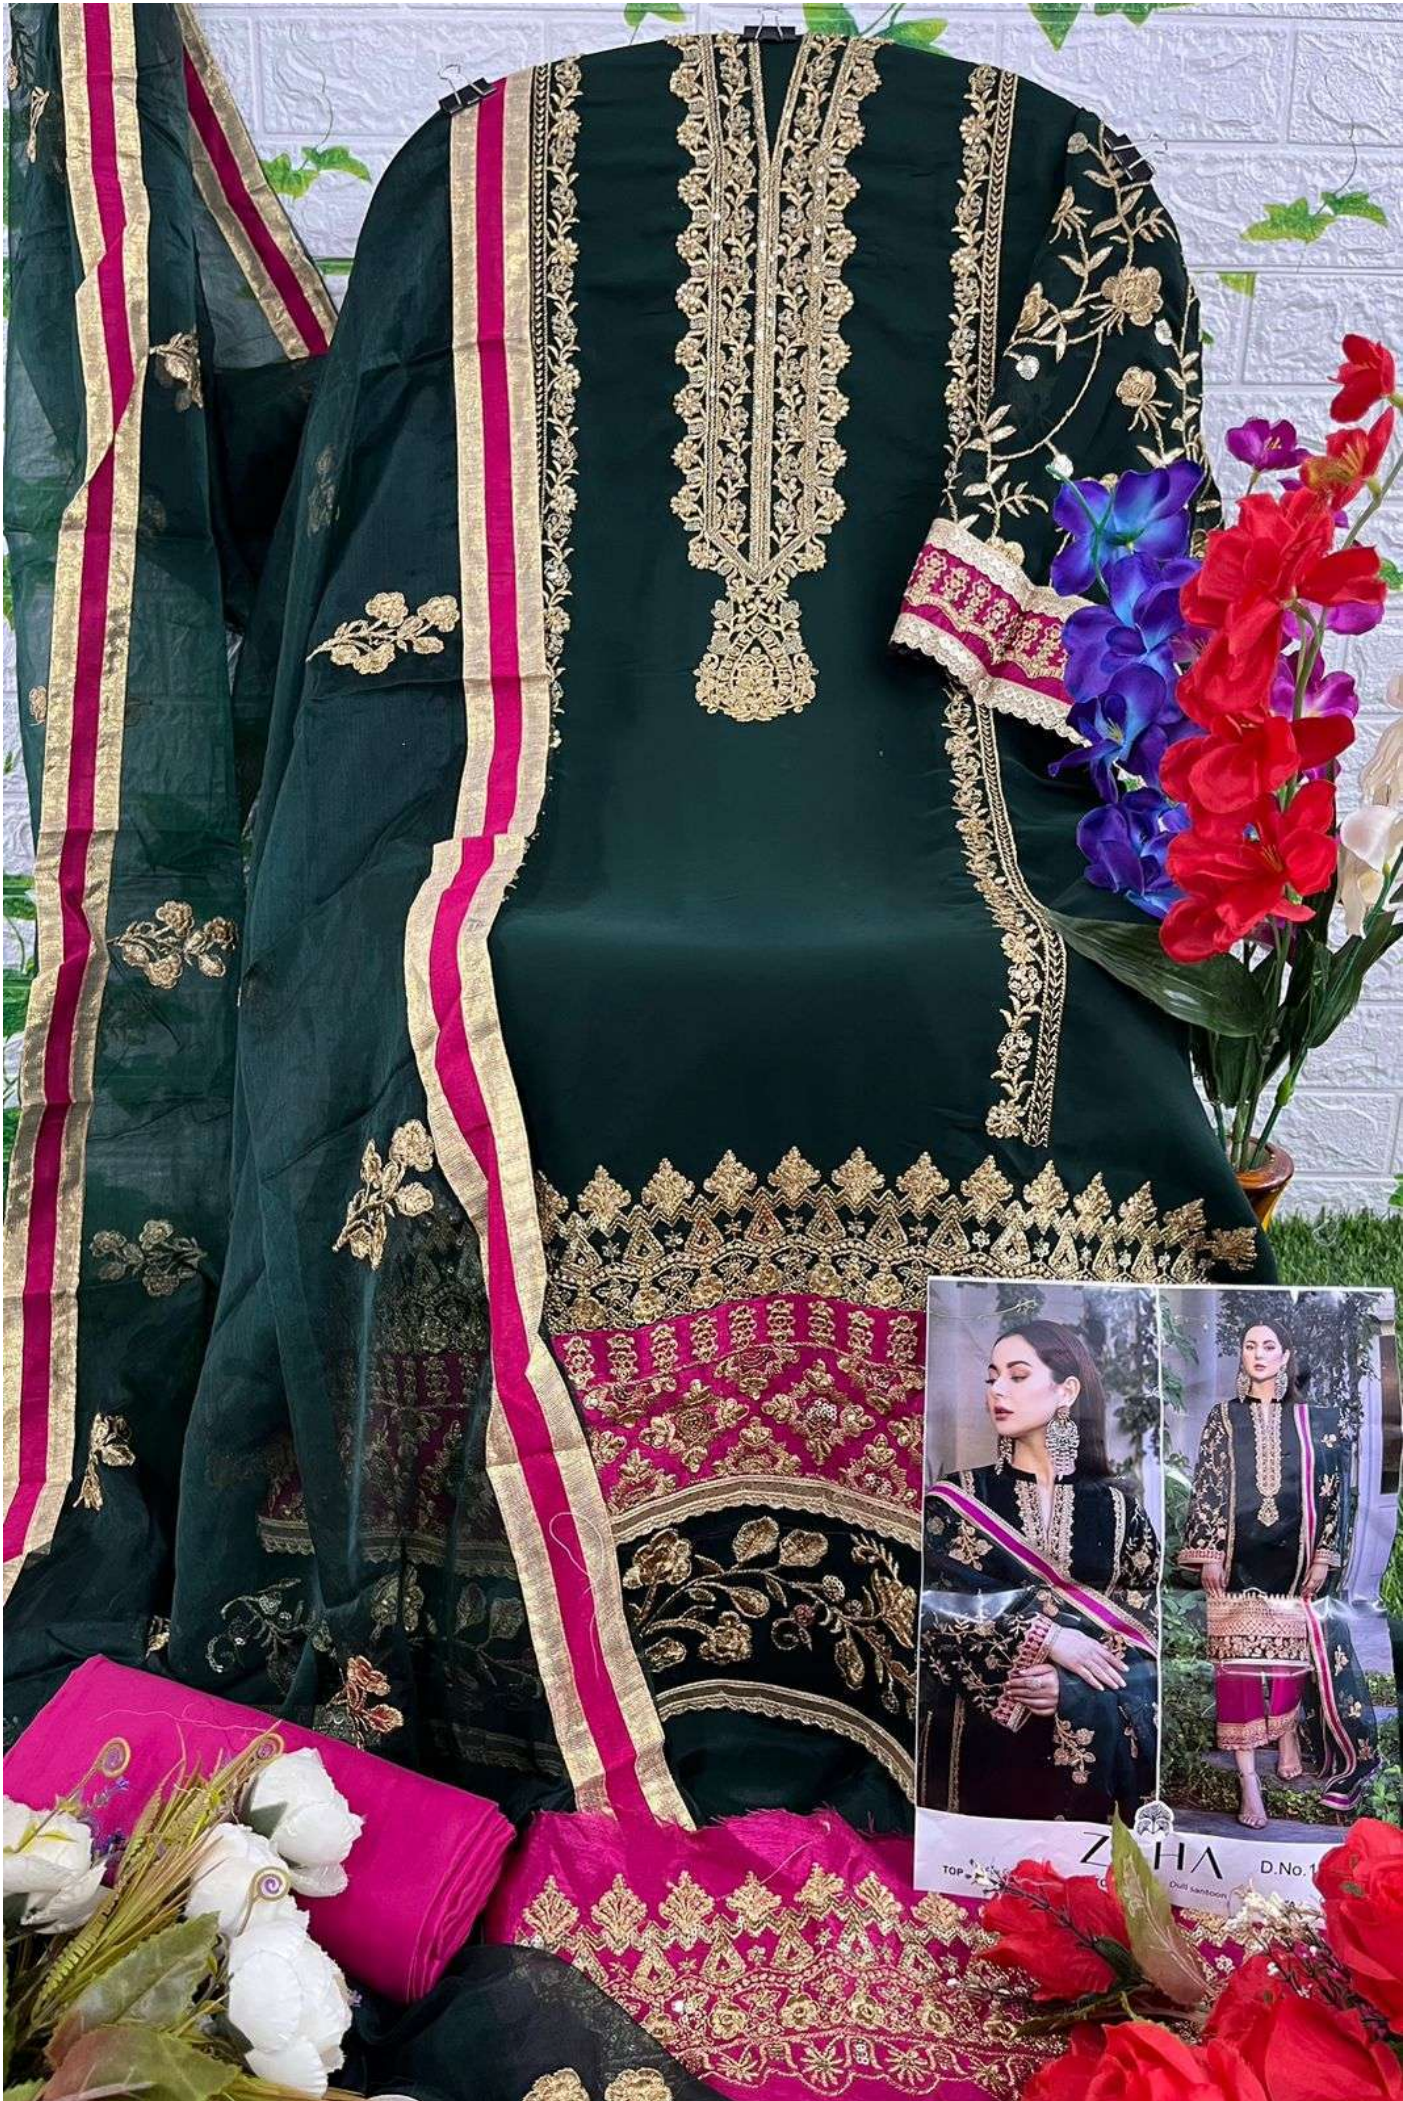

BOTTOM-INNER Dull santoon

DUPATTA Butterfly Net with
Heavy Embroidery

AALIYA
VOL-1

ZAHA

D.No.10122

TOP Fox Georgette
with Embroidery

BOTTOM-INNER Dull santoon

DUPATTA Orgenza with
Heavy Embroidery

ZAHA

AALIYA
VOL-1

10120

10121

10122

ZAHA D.No 1120
TOP Fox Georgette with Embroidery BOT Dull Antoon

ZAHA
D.No.1012
TOP Fox Georgette with Embroidery
BOTTOM INNER Dull Satin

ZAHARA
TOP Fox Georgette with Embroidery BOTTOM-INDIAN DUTY

TOP Fox Georgette with Embroidery
ZAHA
BOTTOM-INNER Duet