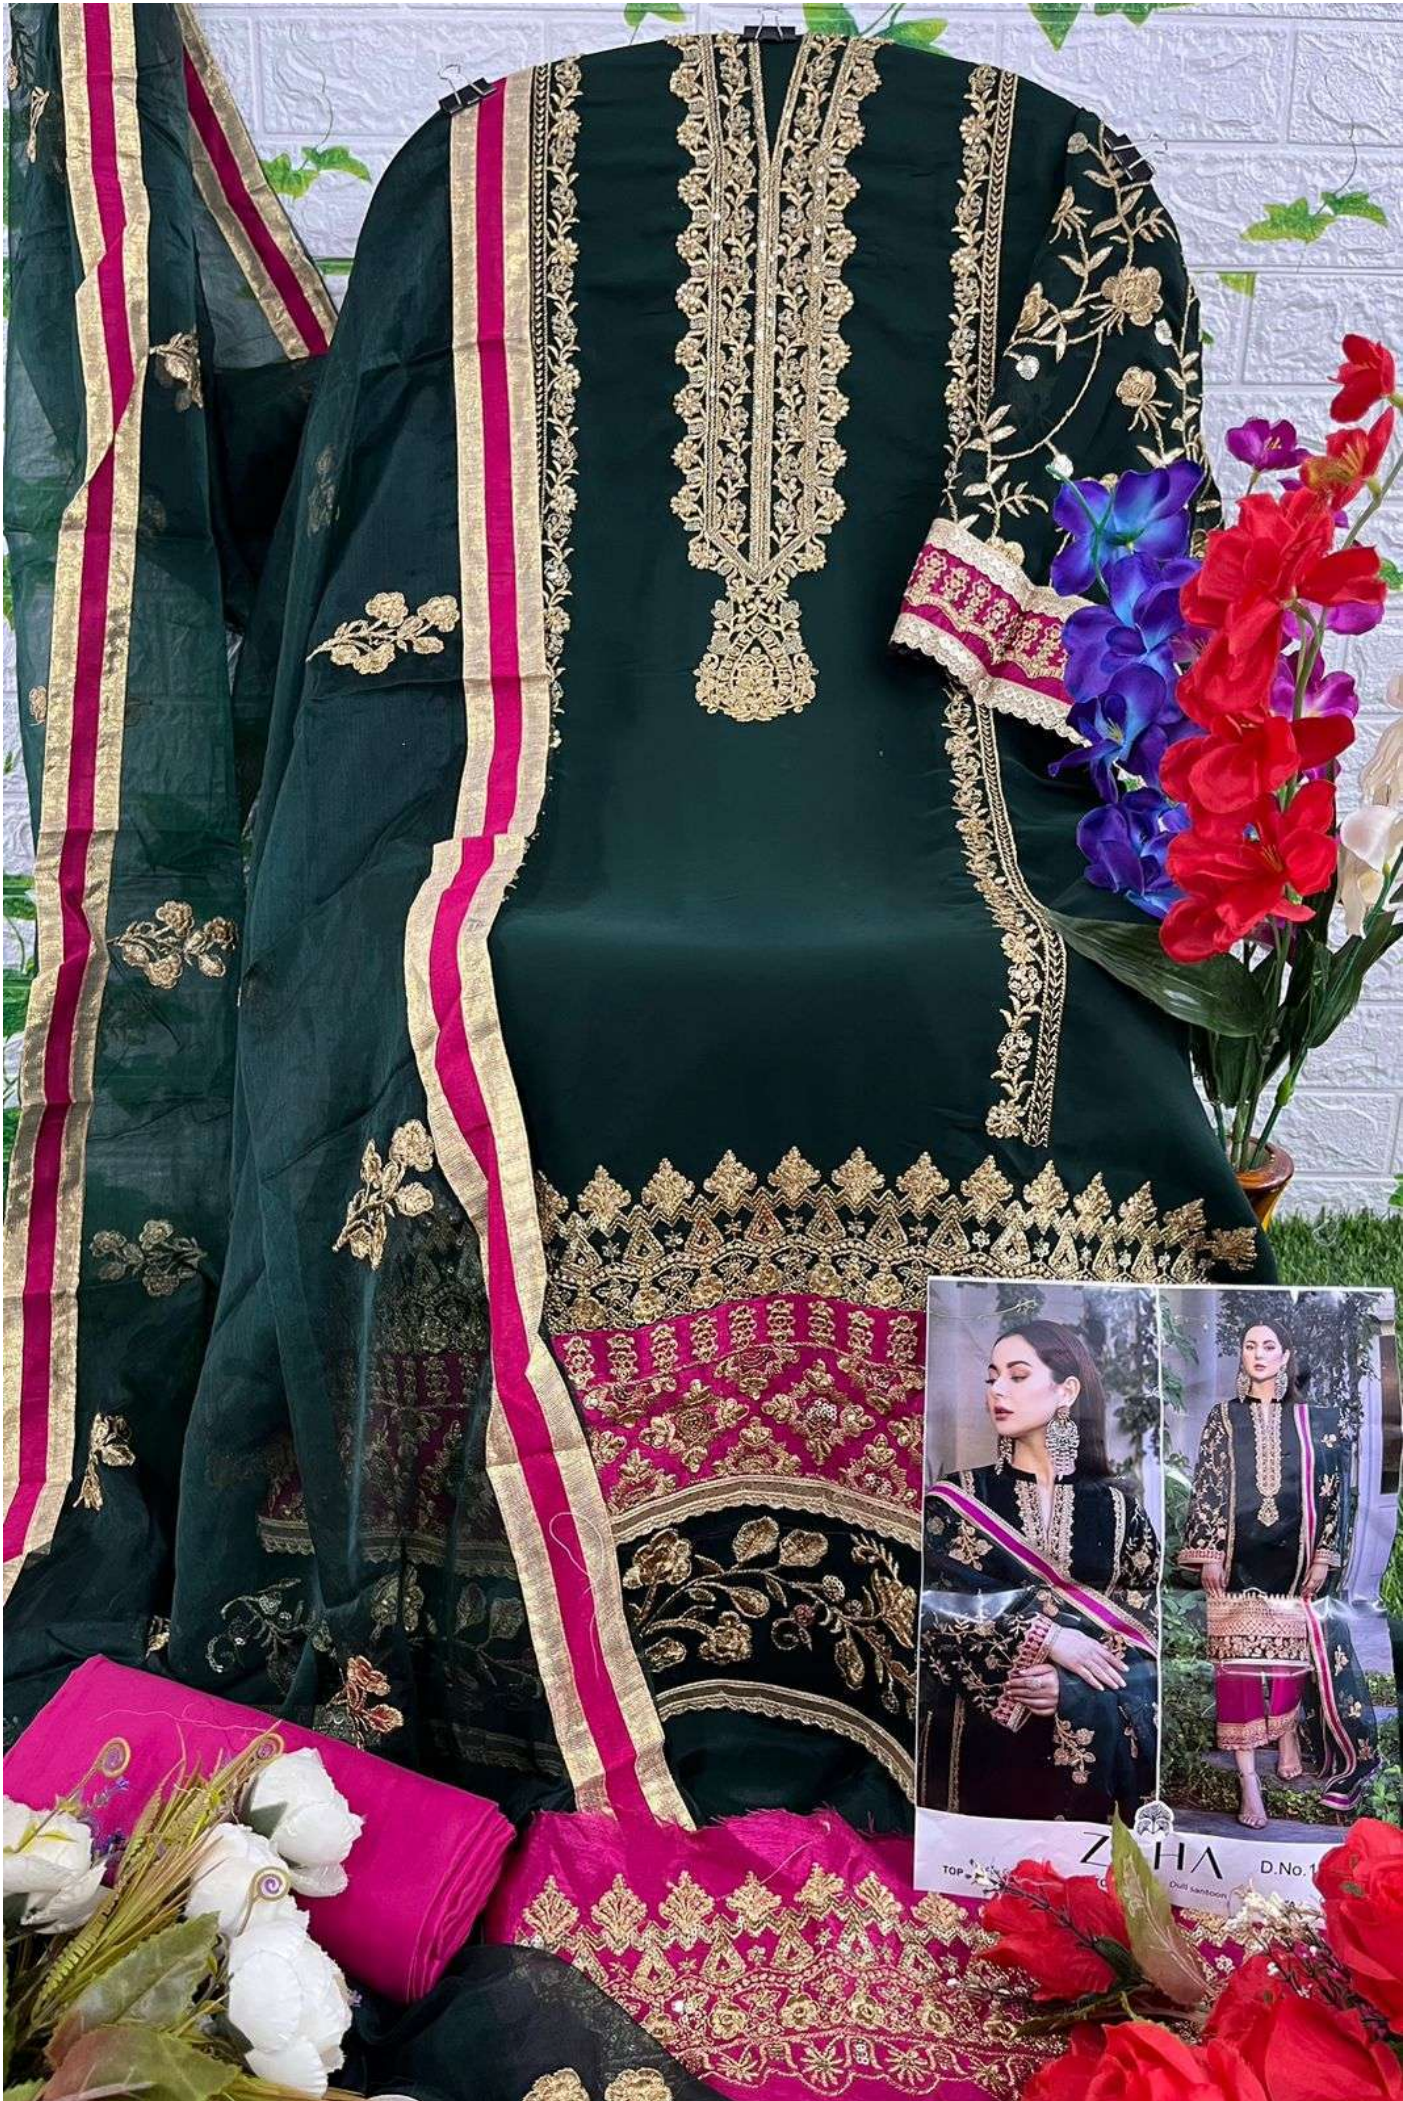

BOTTOM-INNER Dull santoon

DUPATTA Butterfly Net with
Heavy Embroidery

AALIYA
VOL-1

ZAHA

D.No.10122

TOP Fox Georgette
with Embroidery

BOTTOM-INNER Dull santoon

DUPATTA Orgenza with
Heavy Embroidery

ZAHA

AALIYA
VOL-1

10120

10121

10122

ZAHA D.No 1120
TOP Fox Georgette with Embroidery BOT Dull Antoon

ZAHA
D.No.1012
TOP Fox Georgette with Embroidery
BOTTOM INNER Dull Satin

ZAHARA
TOP Fox Georgette with Embroidery BOTTOM-INDIAN DUTY

ZAHA
TOP Fox Georgette with Embroidery
BOTTOM-INNER Dotted