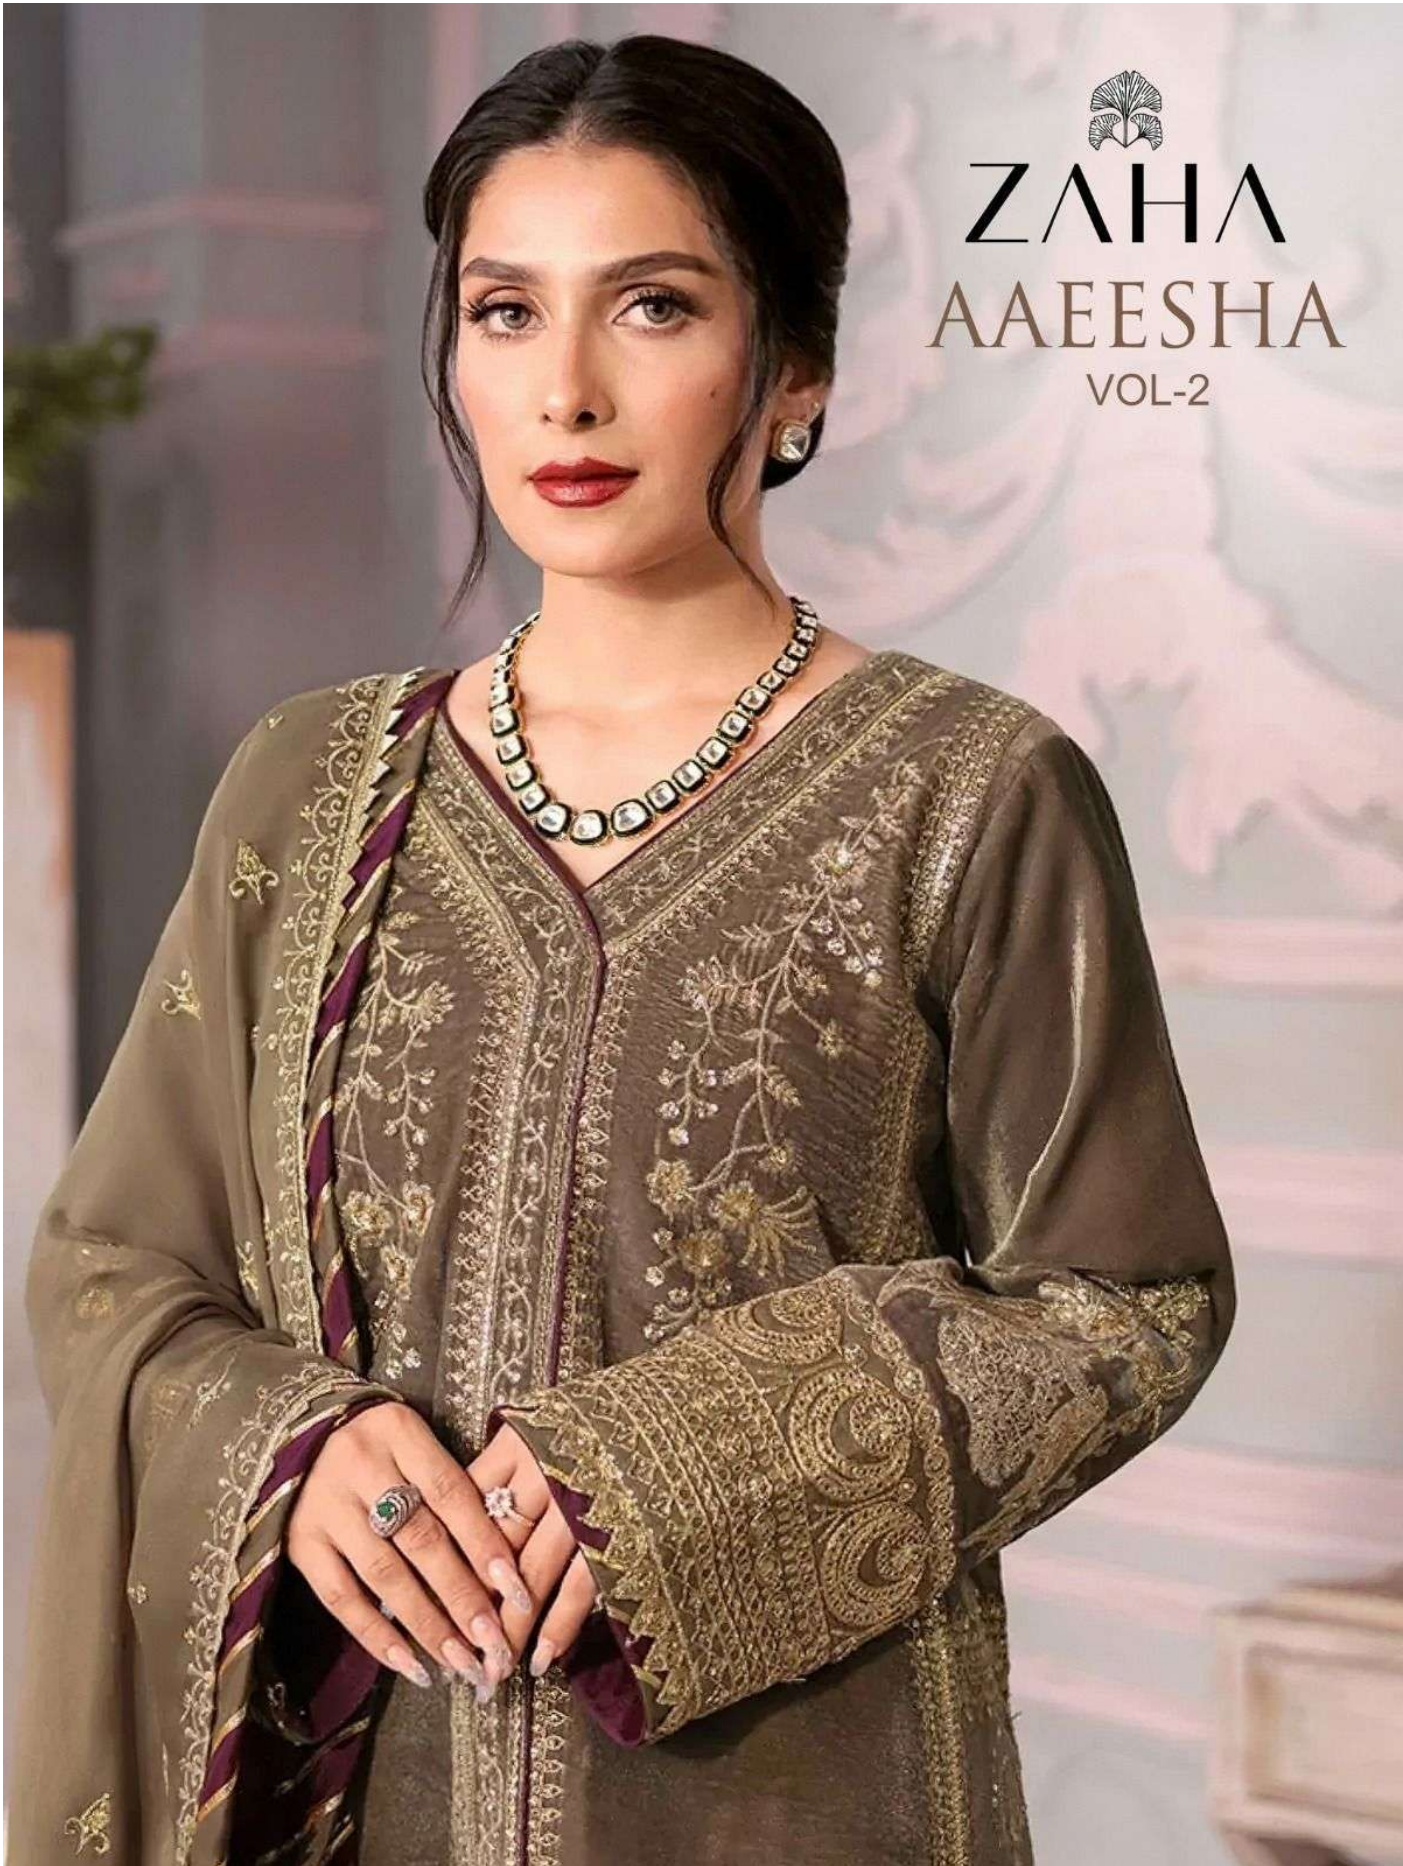

ZAHA
AAEESHA
VOL-2

AAEESHA
VOL-2

ZAHA

D.No.10116

TOP

Fox Georgette
with Embroidery

BOTTOM-INNER

Dull santoon

DUPATTA

Butterfly Net with
Heavy Embroidery

ZAHA
AAEESHA
VOL-2

AAEESHA
VOL-2

ZAHA

D.No.10117

TOP Fox Georgette
with Embroidery

BOTTOM-INNER Dull santoon

DUPATTA Nazmin
with Embroidery

AAEESHA
VOL-2

TOP Fox Georgette
with Embroidery

ZAHA

BOTTOM-INNER Dull santoon

D.No.10118

DUPATTA Nazmin
with Embroidery

ZAHA D.No.10118

ZAHA D.No.10119

| | |
|--------------|-------------------------------|
| TOP | Fox Georgette with Embroidery |
| BOTTOM-INNER | Dull santoon |
| DUPATTA | Nazmin Embroidery |

ZAHA D No. 10117

TOP Fox Georgette with Embroidery BOTTOM-INNER [unreadable]