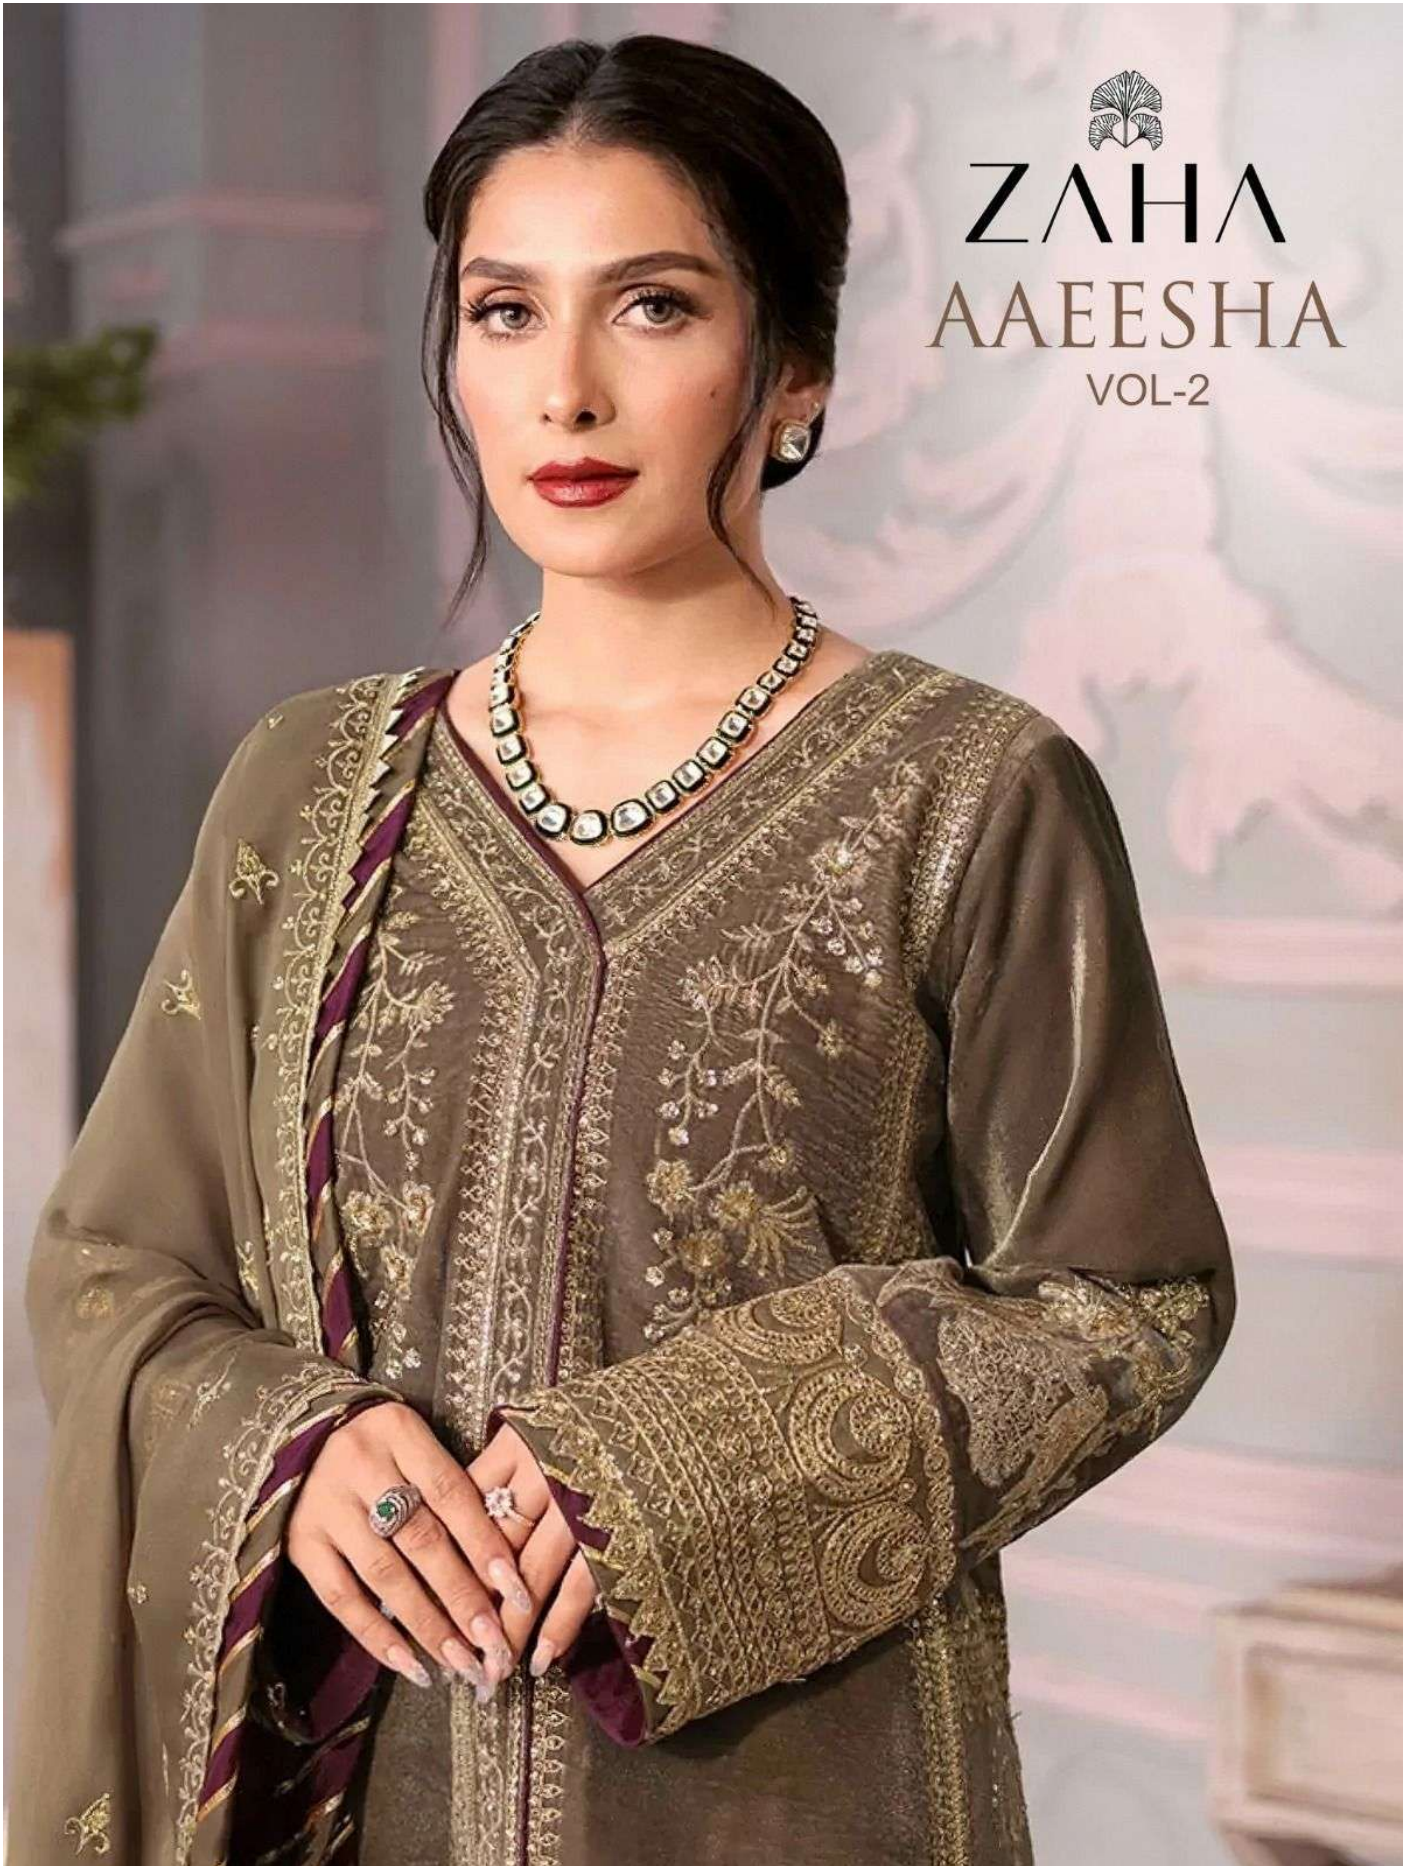

ZAHA
AAEESHA
VOL-2

AAEESHA
VOL-2

ZAHA

D.No.10116

TOP Fox Georgette
with Embroidery

BOTTOM-INNER Dull santoon

DUPATTA Butterfly Net with
Heavy Embroidery

ZAHA
AAEESHA
VOL-2

AAEESHA
VOL-2

ZAHA

D.No.10117

TOP Fox Georgette
with Embroidery

BOTTOM-INNER Dull santoon

DUPATTA Nazmin
with Embroidery

AAEESHA
VOL-2

ZAHA

D.No.10118

TOP Fox Georgette
with Embroidery

BOTTOM-INNER Dull santoon

DUPATTA Nazmin
with Embroidery

ZAHA D.No.10118

Fox Georgetown Embroider
BOTTOM-INK
MATA Nazmin with Embroidery

ZAHA D.No.10116

TOP
BODICE & INNER Duff satin
DUPATTA Butterfly Net with Heavy Embroidery

ZAHA D.No.10119
TOP Fox Georgette with Embroidery BOTTOM Quilt Lantoon DL

ZAHA D.No.10119
TOP Fox Georgette with Embroidery
BOTTOM-INNER Dull santoon
DUPATTA Nazmin Embroidery

ZAHA D No. 10117
TOP Fox Georgette with Embroidery BOTTOM INNER