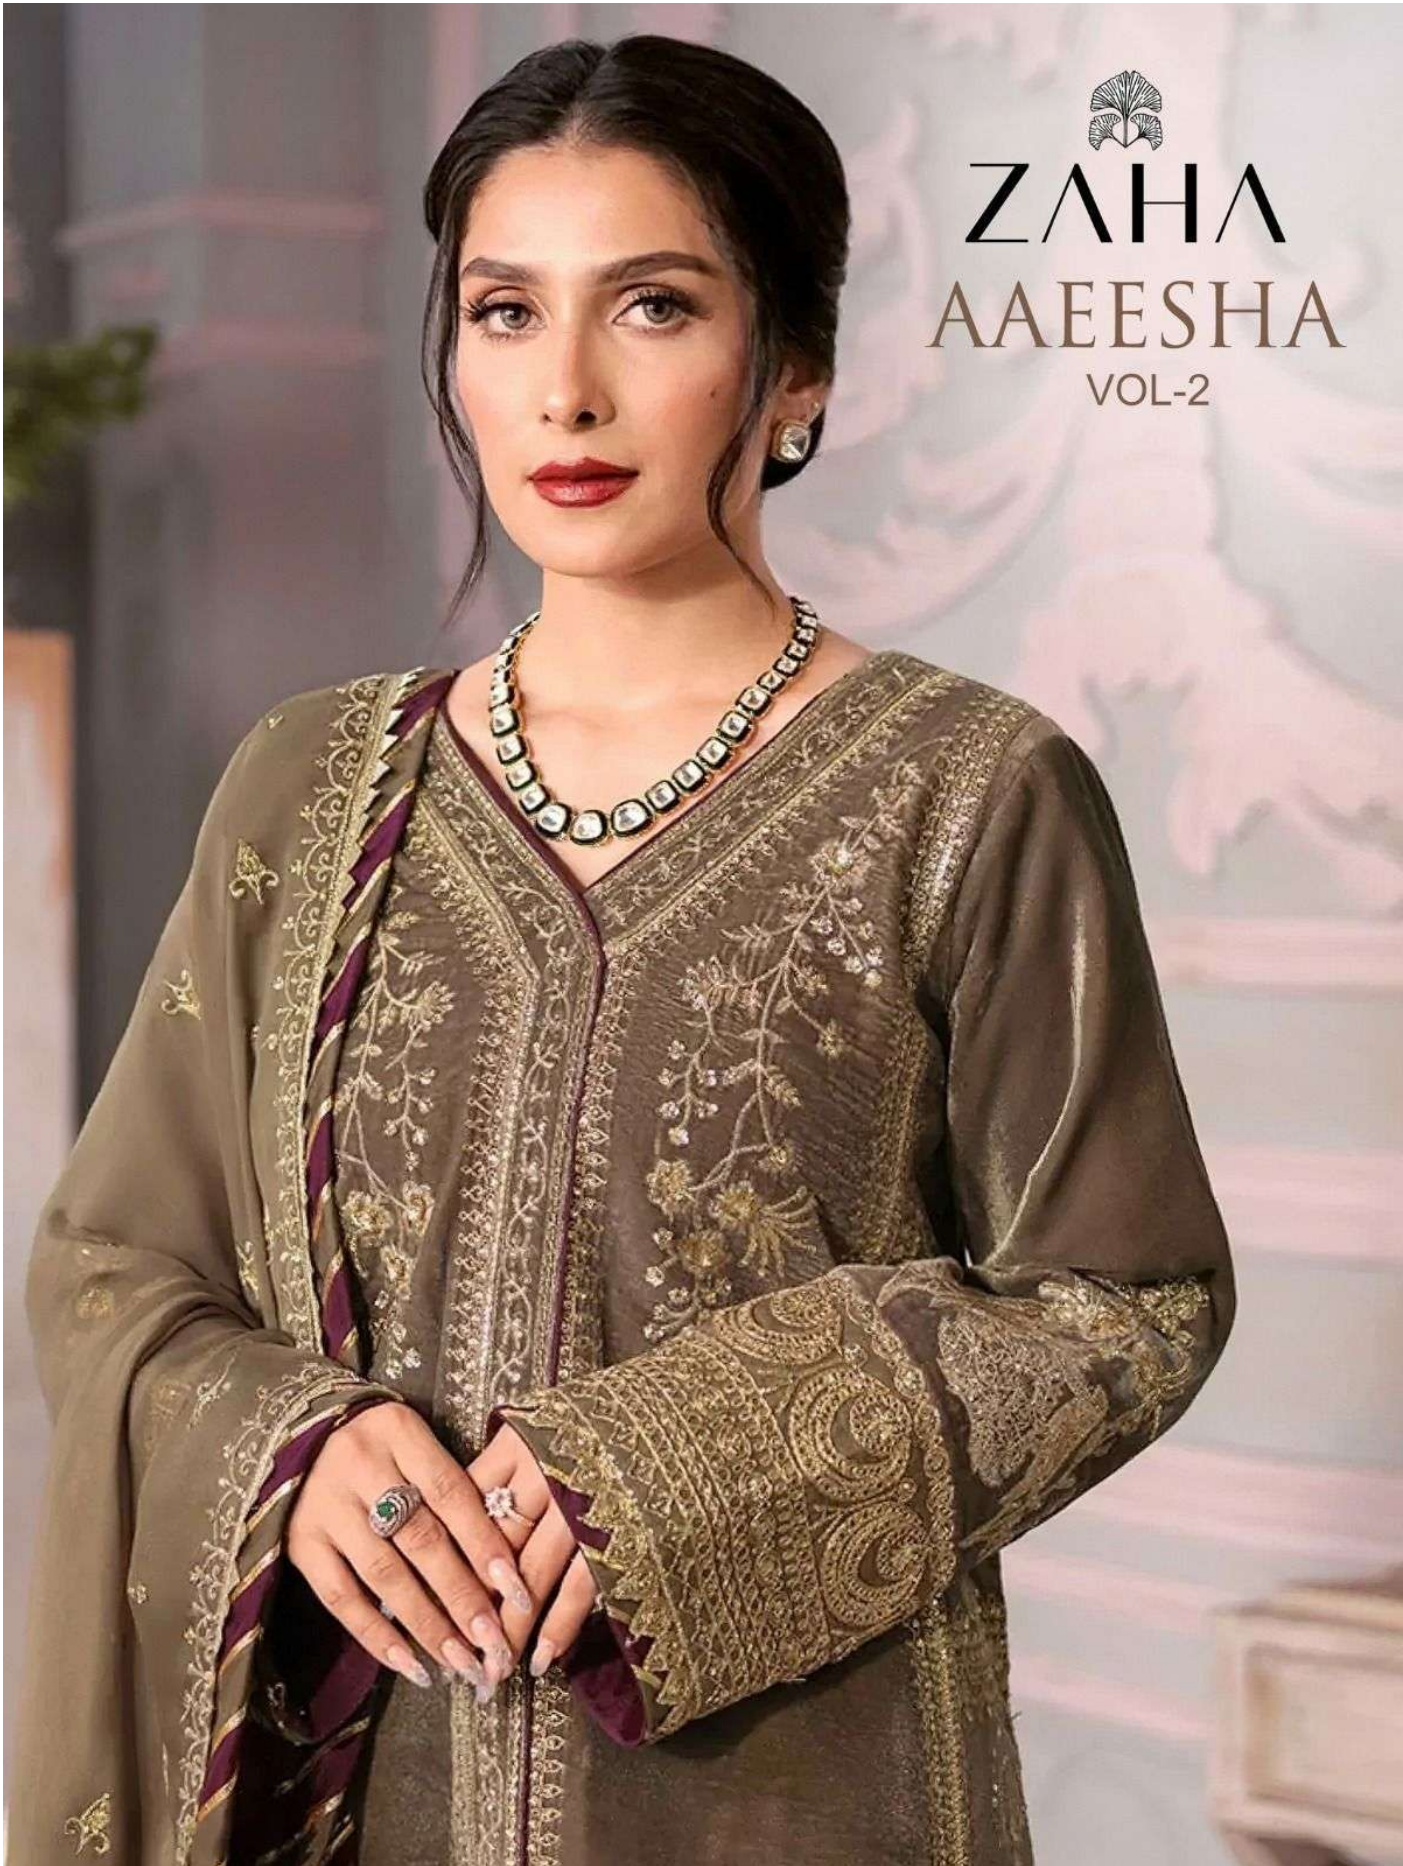

ZAHA
AAEESHA
VOL-2

AAEESHA
VOL-2

ZAHA

D.No.10116

TOP Fox Georgette
with Embroidery

BOTTOM-INNER Dull santoon

DUPATTA Butterfly Net with
Heavy Embroidery

ZAHA
AAEESHA
VOL-2

AAEESHA
VOL-2

ZAHA

D.No.10117

TOP Fox Georgette
with Embroidery

BOTTOM-INNER Dull santoon

DUPATTA Nazmin
with Embroidery

AAEESHA
VOL-2

ZAHA

D.No.10118

TOP Fox Georgette
with Embroidery

BOTTOM-INNER Dull santoon

DUPATTA Nazmin
with Embroidery

ZAHA D.No.10118

Fox Georgetown Embroider
BOTTOM-UP
MATA Nazmin with Embroidery

ZAHA D.No.10116

TOP
BUSTIER INNER Duff sam
DUPATTA Butterfly Net with Heavy Embroidery

ZAHA D.No.10119
TOP Fox Georgette with Embroidery BOTTOM Quilt Lantoon DL

ZAHA D.No.10119

TOP	Fox Georgette with Embroidery
BOTTOM-INNER	Dull santoon
DUPATTA	Nazmin Embroidery

ZAHA D No. 10117
TOP Fox Georgette with Embroidery BOTTOM-INNER [unreadable]