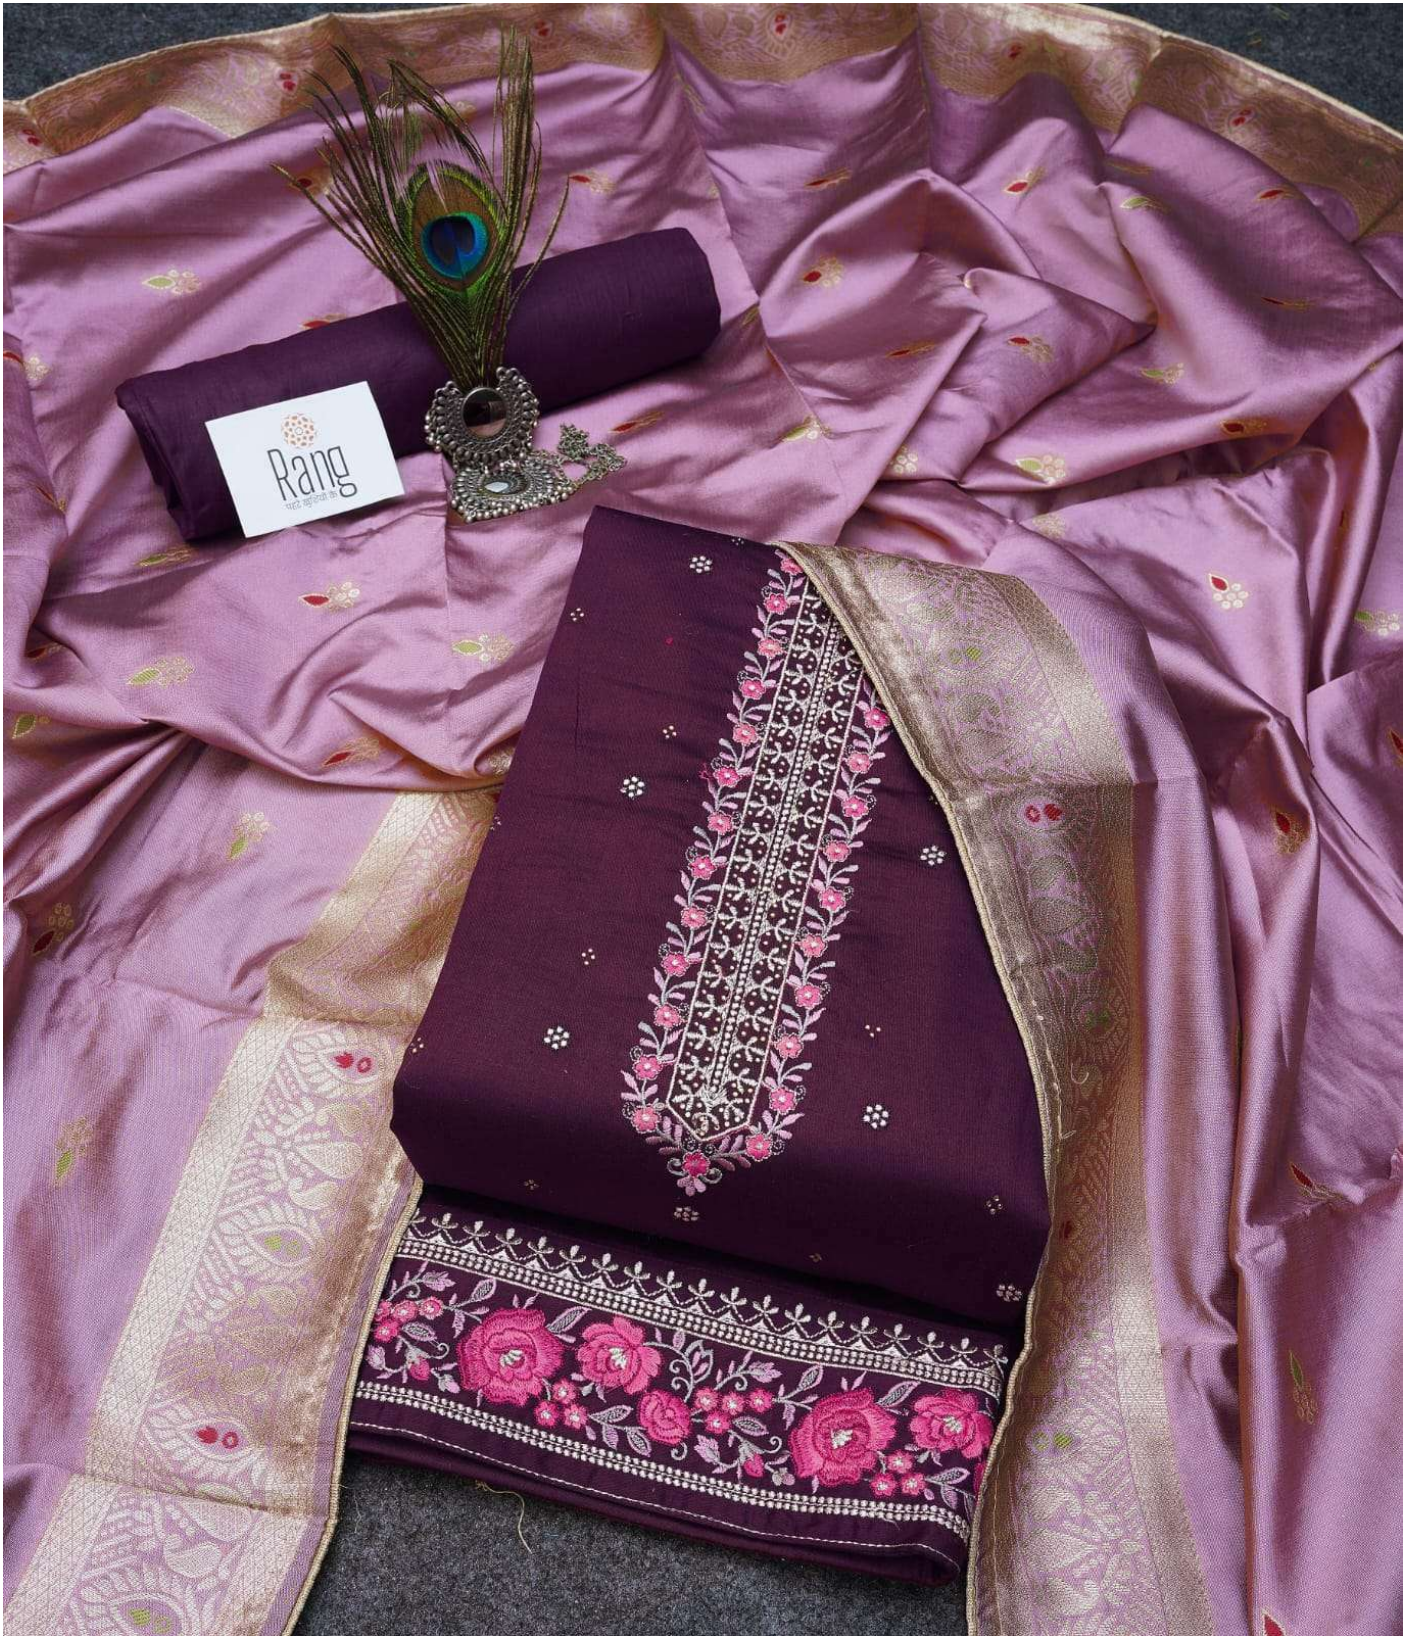

Yamini

TOP : JAMSILK WITH SWAROVSKI
DIAMONDS WORK
DUPATTA :-BANARASI JACQUARD
HEAVY REYON

Yamini

TOP : JAMSILK WITH SWAROVSKI
DIAMONDS WORK
DUPATTA :-BANARASI JACQUARD
HEAVY REYON