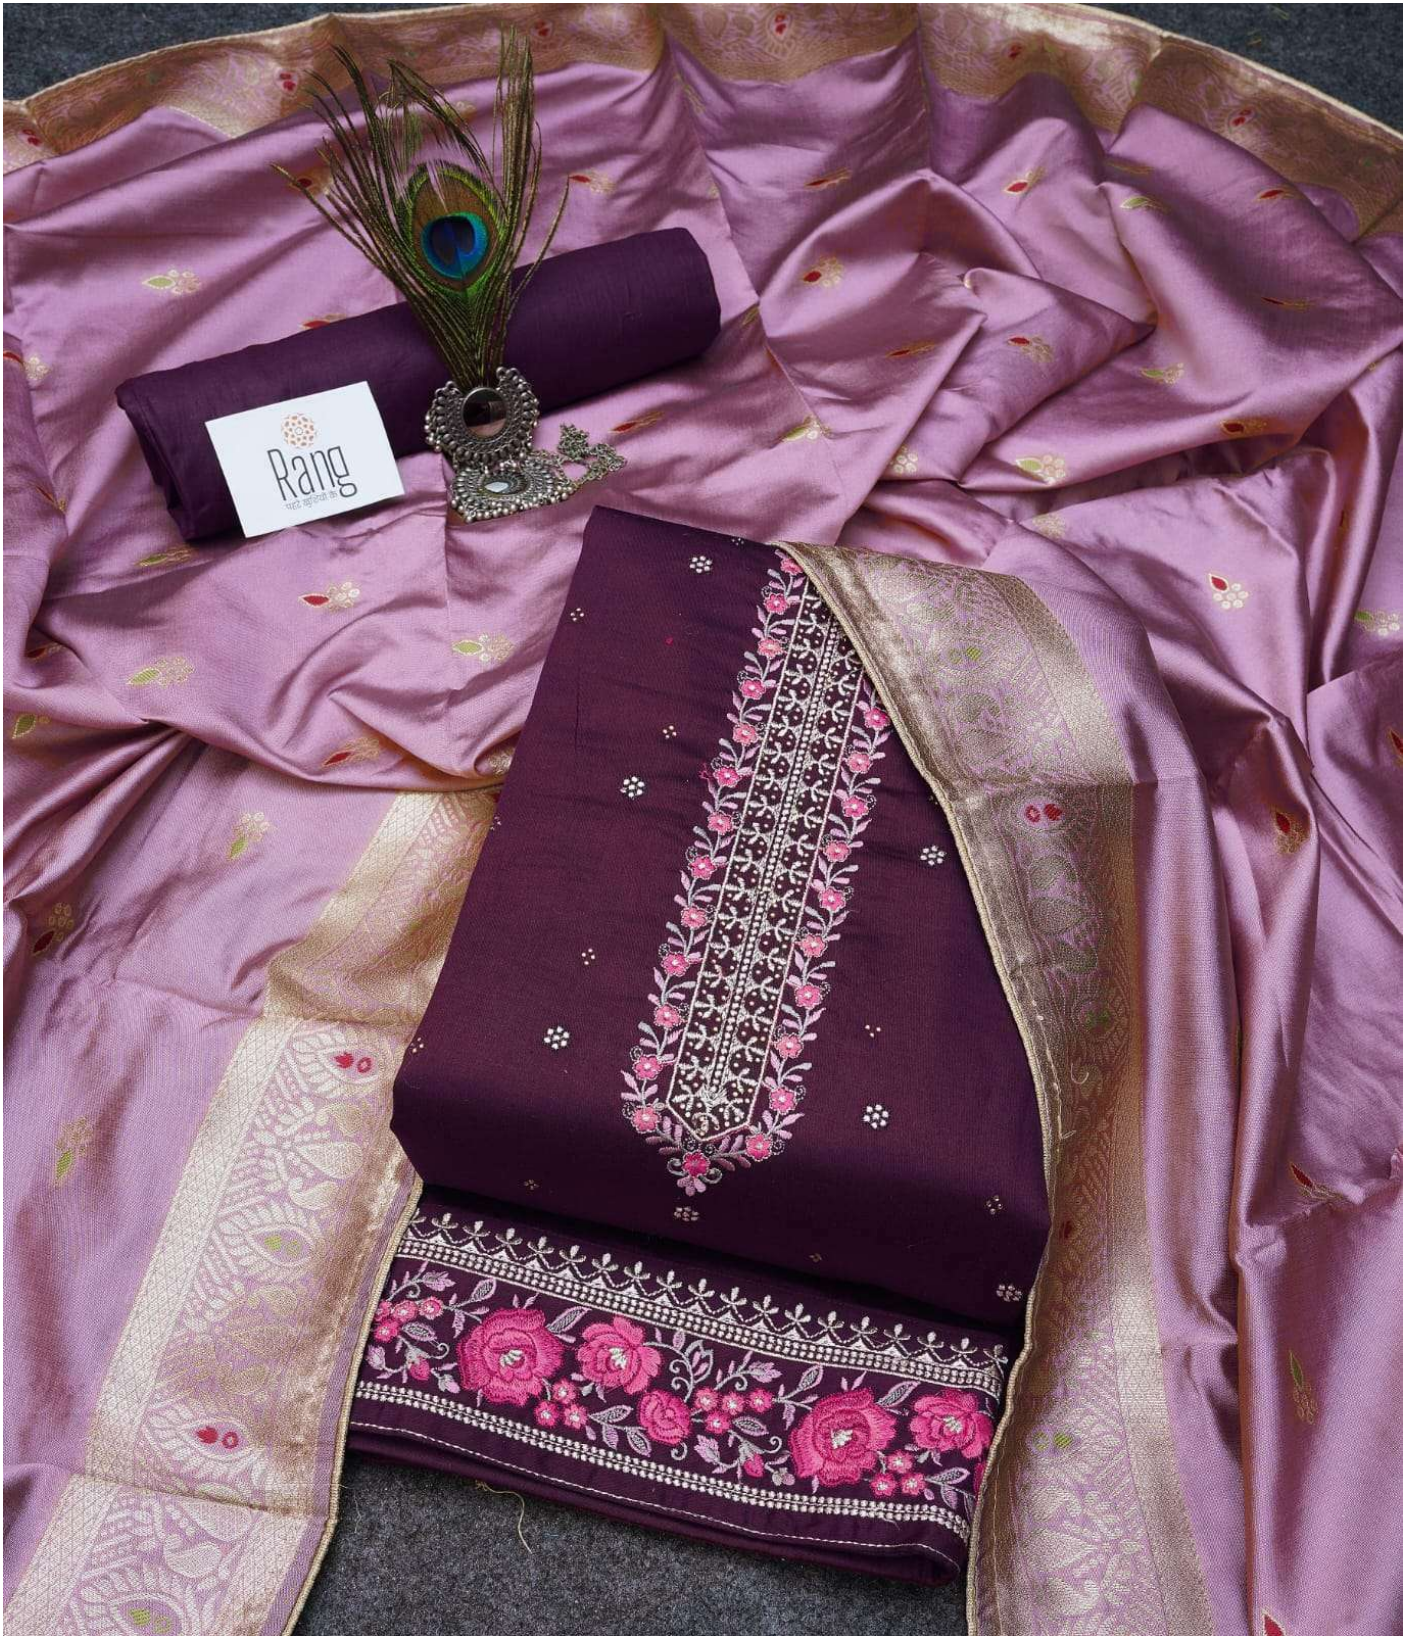

# Yamini

TOP : JAMSILK WITH SWAROVSKI  
DIAMONDS WORK  
DUPATTA :-BANARASI JACQUARD  
HEAVY REYON