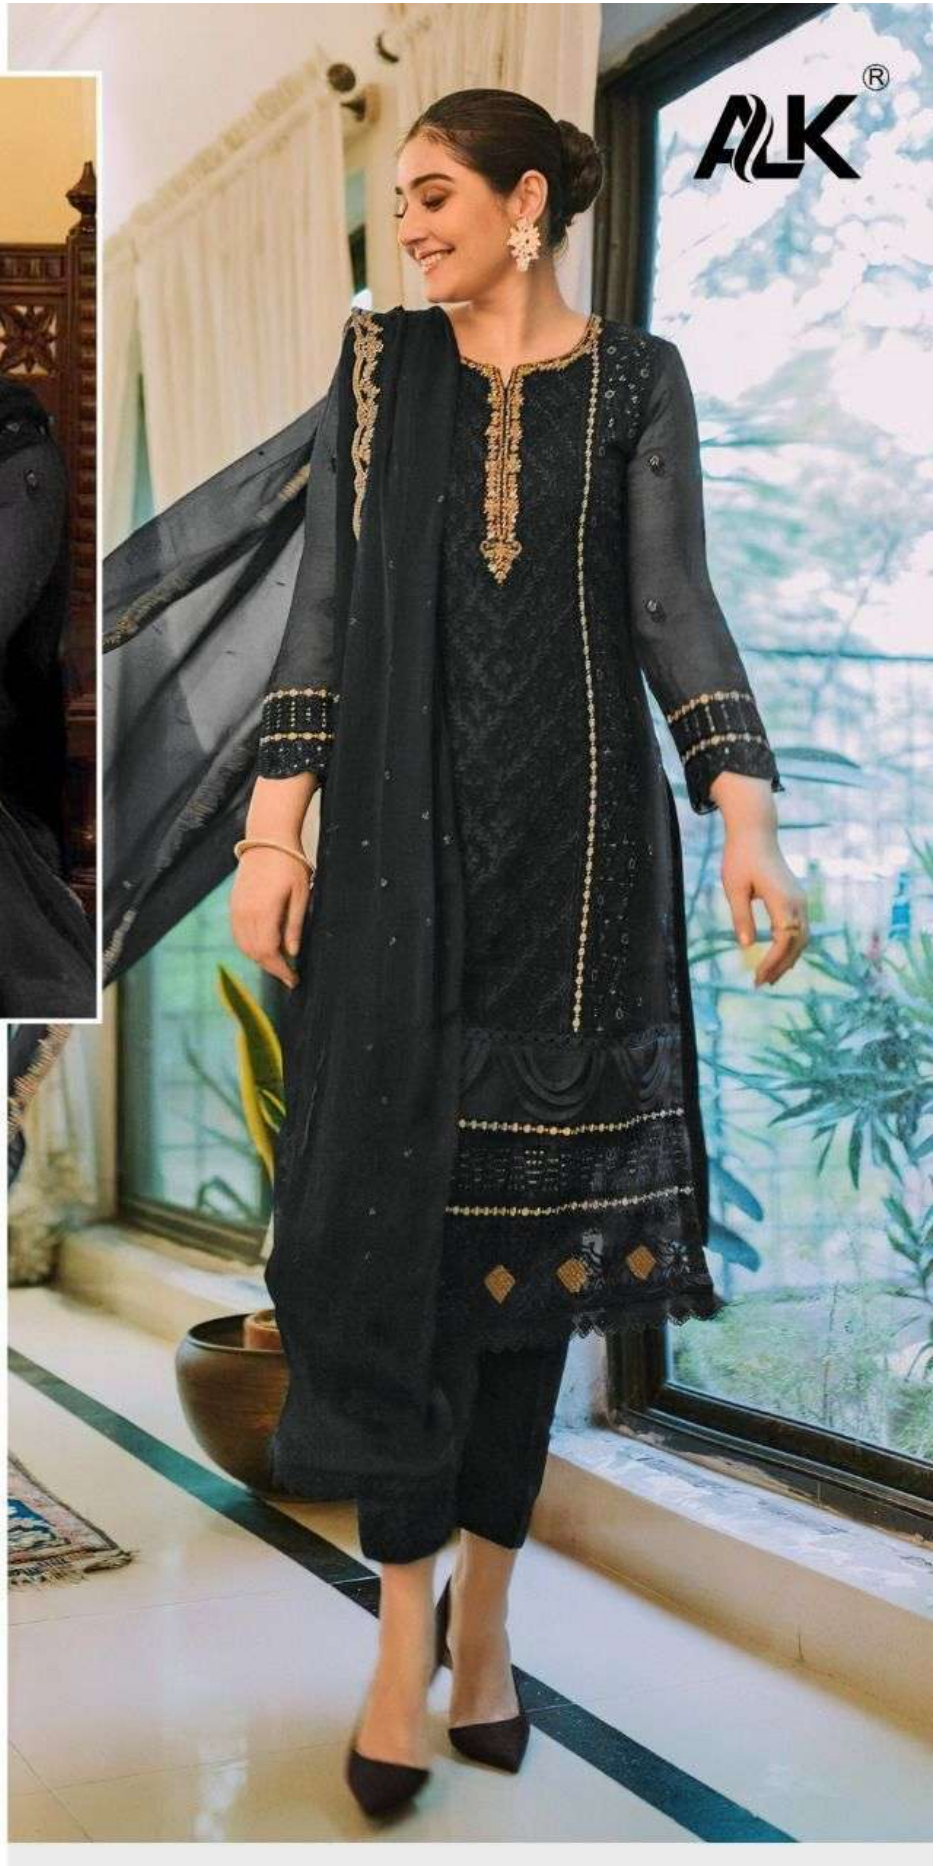

AL KHUSHBU

ALK D.NO.4017-C

TOP

Fox Georgette
with Embroidery

BOTTOM-INNER

Dull santoon

DUPATTA

Butterfly Net
with Embroidery