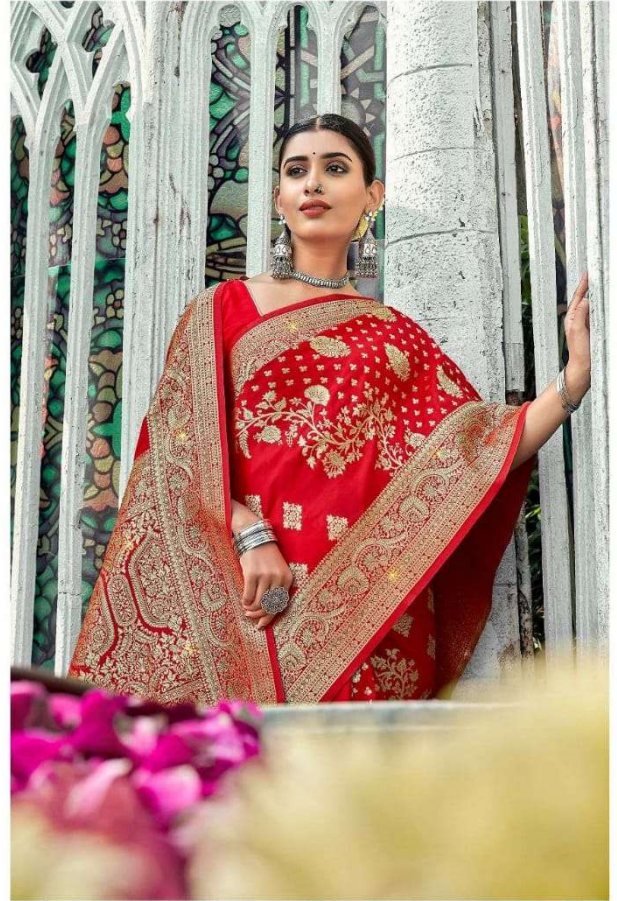

BUNAWAT™

Our timeless attire with vibrant colours and graceful designs transcends into the season with the ultimate aim for fashion make every moment an alluring intimate with this sense-stealing piece, that are still core into your season and festive essential.

BUNAWAT™

Put yourself with elegant style to design a radiant vision of trend this piece of saree will ensure that you set on your side. In addition, this saree is very charming all the more so the life and be held with your wife. Stay up to date with your style and feminine shape.

PINK AND CYAN, SHE'S
SHIMMERY, FLOWERY YET
MELLOW