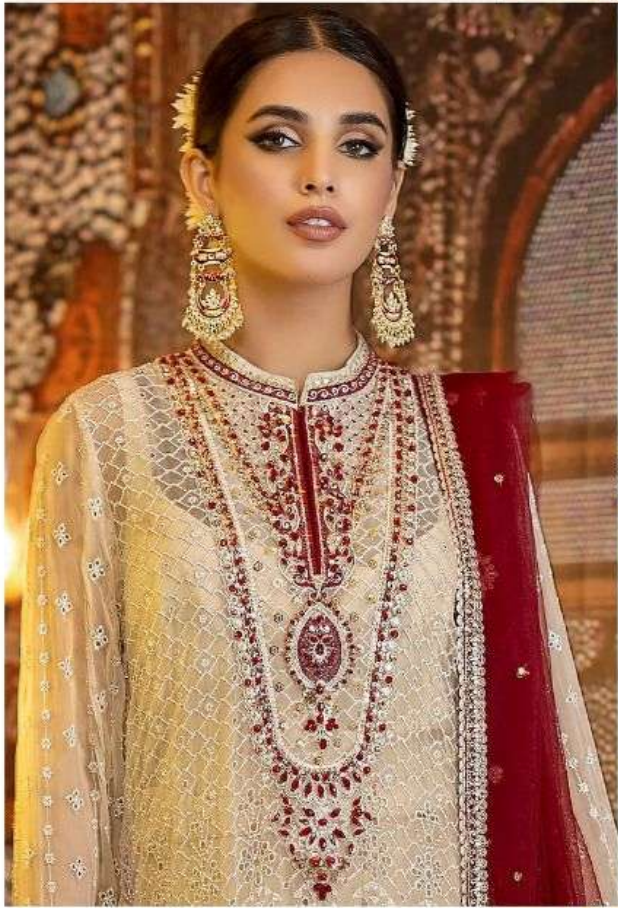

Fox Georgette  
with Embroidery

**BOTTOM-INNER**

Dull santoon

**DUPATTA**

Nazmin with  
Embroidery

ALK D.No.4036

**TOP**

Fox Georgette  
with Embroidery

**BOTTOM-INNER**

Dull santoon

**DUPATTA**

Nazmin with  
Embroidery

ALK D.No.4037

**TOP**

Fox Georgette  
with Embroidery

**BOTTOM-INNER**

Dull santoon

**DUPATTA**

Nazmin with  
Embroidery

ALK D.No.4038

**TOP**

Fox Georgette  
with Embroidery

**BOTTOM-INNER**

Dull santoon