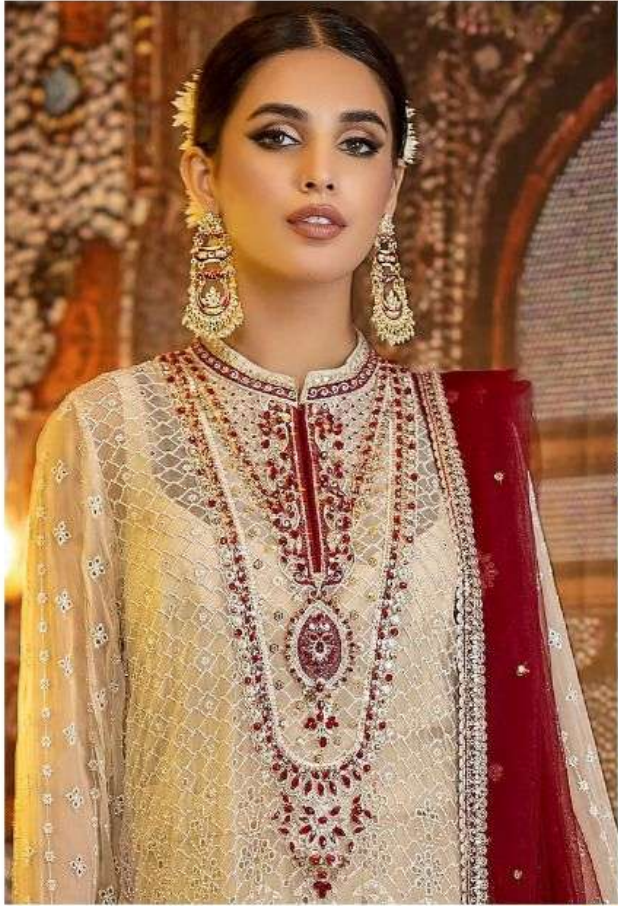

Fox Georgette  
with Embroidery

**BOTTOM-INNER**

Dull santoon

**DUPATTA**

Nazmin with  
Embroidery

ALK D.No.4036

**TOP**

Fox Georgette  
with Embroidery

**BOTTOM-INNER**

Dull santoon

**DUPATTA**

Nazmin with  
Embroidery

ALK D.No.4037

**TOP**

Fox Georgette  
with Embroidery

**BOTTOM-INNER**

Dull santoon

**DUPATTA**

Nazmin with  
Embroidery

ALK D.No.4038

**TOP**

Fox Georgette  
with Embroidery

**BOTTOM-INNER**

Dull santoon