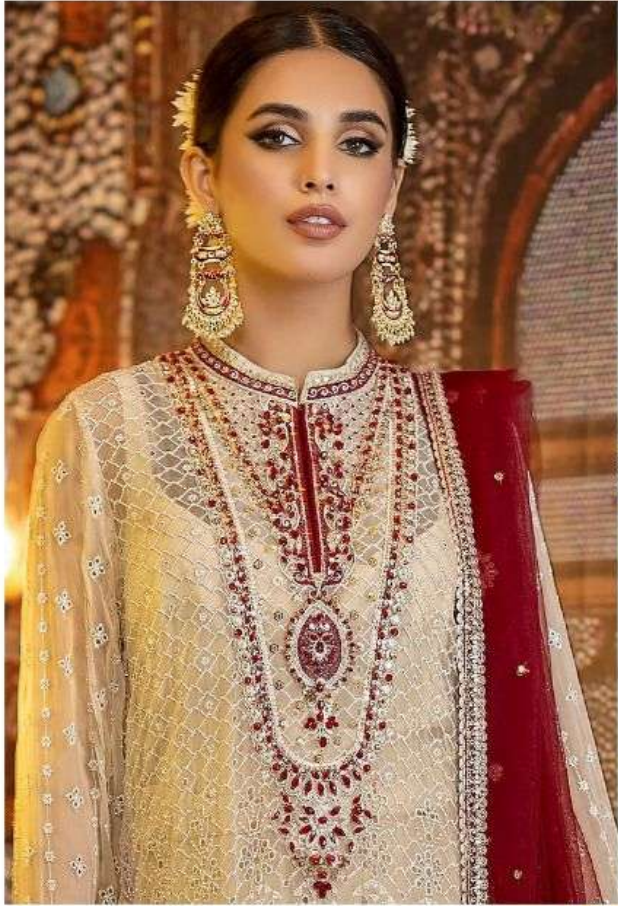

Fox Georgette
with Embroidery

BOTTOM-INNER

Dull santoon

DUPATTA

Nazmin with
Embroidery

ALK D.No.4036

TOP

Fox Georgette
with Embroidery

BOTTOM-INNER

Dull santoon

DUPATTA

Nazmin with
Embroidery

ALK D.No.4037

TOP

Fox Georgette
with Embroidery

BOTTOM-INNER

Dull santoon

DUPATTA

Nazmin with
Embroidery

ALK D.No.4038

TOP

Fox Georgette
with Embroidery

BOTTOM-INNER

Dull santoon