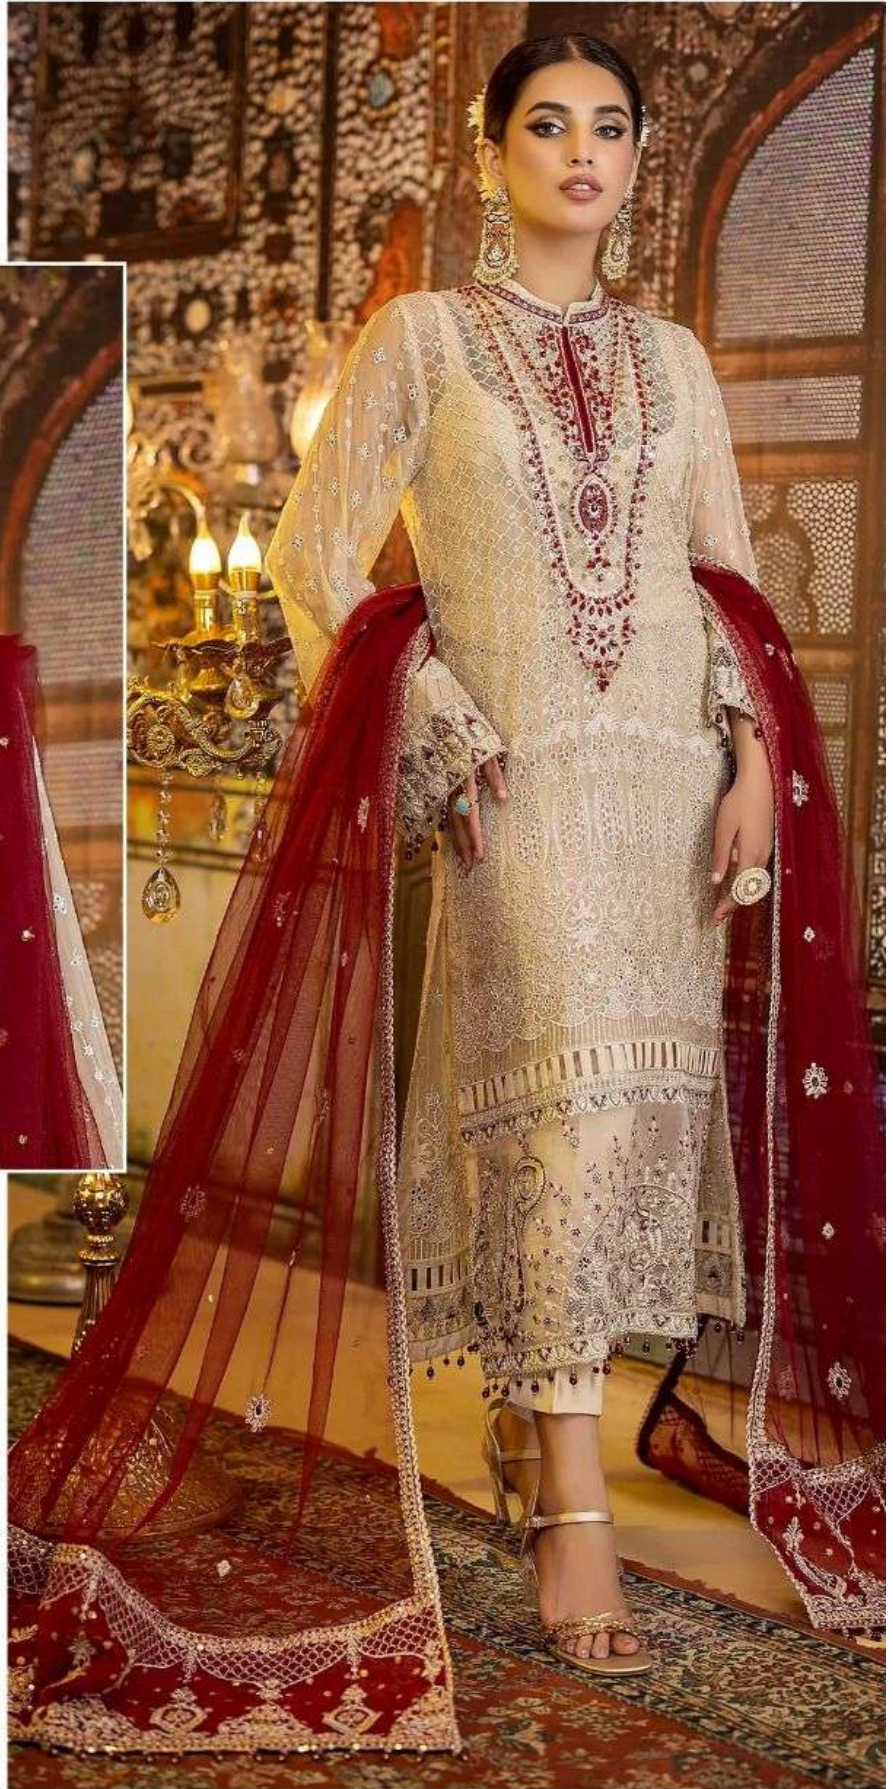

Fox Georgette
with Embroidery

BOTTOM-INNER

Dull santoon

DUPATTA

Nazmin with
Embroidery

ALK D.No.4036

TOP

Fox Georgette
with Embroidery

BOTTOM-INNER

Dull santoon

DUPATTA

Nazmin with
Embroidery

ALK D.No.4037

TOP

Fox Georgette
with Embroidery

BOTTOM-INNER

Dull santoon

DUPATTA

Nazmin with
Embroidery

ALK D.No.4038

TOP

Fox Georgette
with Embroidery

BOTTOM-INNER

Dull santoon