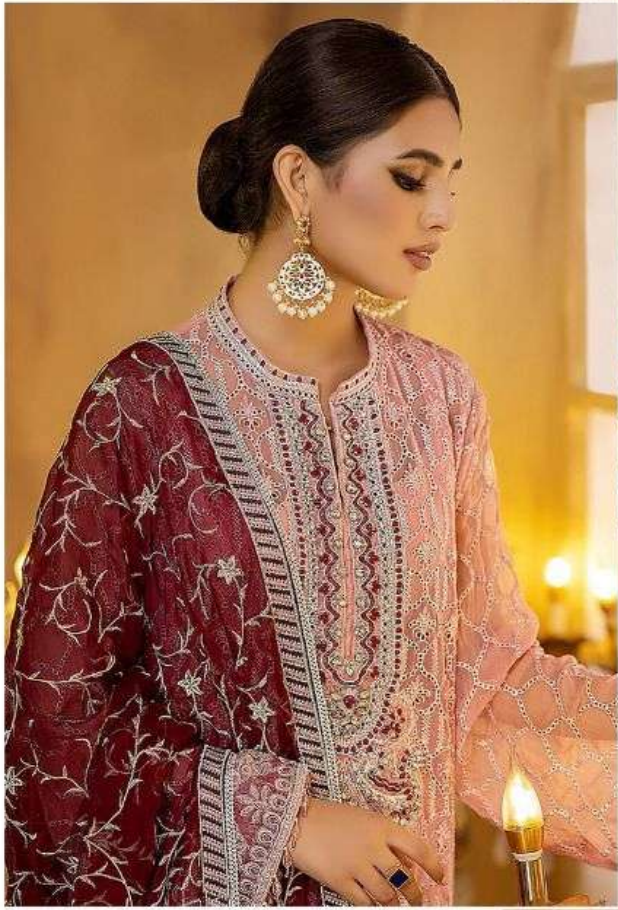

Fox Georgette
with Embroidery

BOTTOM-INNER

Dull santoon

DUPATTA

Nazmin with
Embroidery

ALK D.No.4036

TOP

Fox Georgette
with Embroidery

BOTTOM-INNER

Dull santoon

DUPATTA

Nazmin with
Embroidery

ALK D.No.4037

TOP

Fox Georgette
with Embroidery

BOTTOM-INNER

Dull santoon

DUPATTA

Nazmin with
Embroidery

ALK D.No.4038

TOP

Fox Georgette
with Embroidery

BOTTOM-INNER

Dull santoon