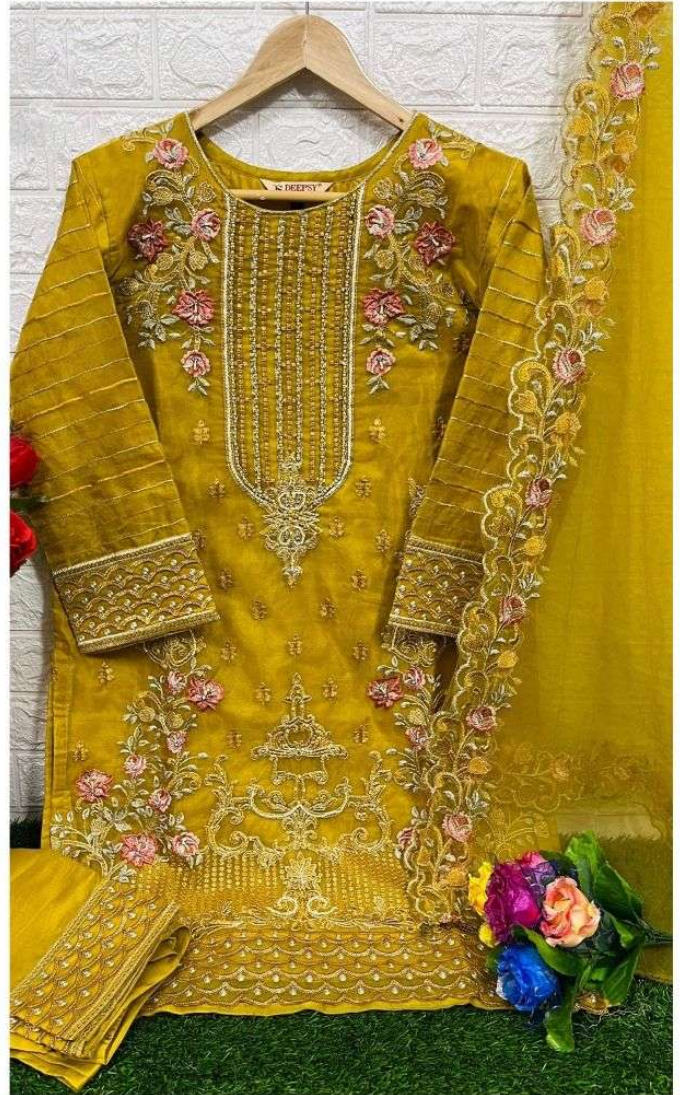

CODE: D-304

**DEEPSY**  
suits

**READY MADE**  
COLLECTION  
SIZE:- XL

**Care Instructions**

- >Dry clean recommended
- >Do not use anytype of bleach or stain removing chemicals.
- >Do not overexpose damp fabrics to strong sunlight.
- >Iron at moderate temperature.