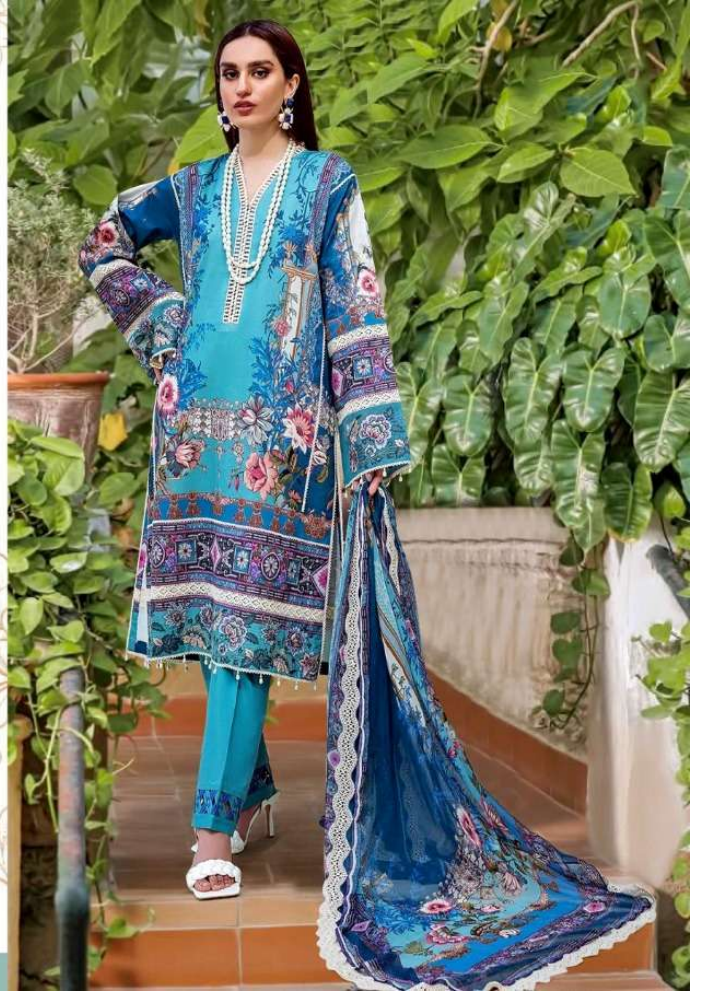

Style
4006

Riwaaz
KURNDOL LAWN COLLECTION