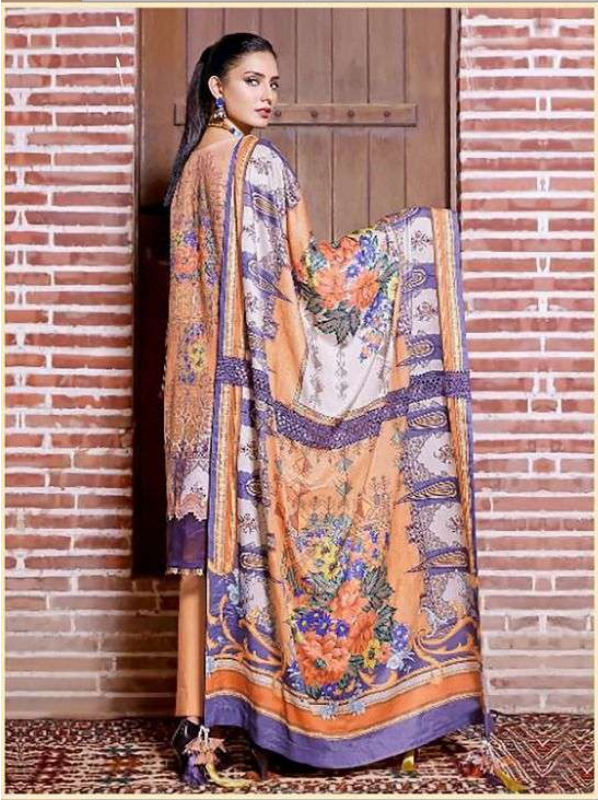

APANA COTTON[®]
Suit & Sarees

Top-2.5 Mtr.
Bottom-2.5 Mtr.
Dupatta-2.25 Mtr.

ZARA SHAHJAHAN

Lawn Collection Vol-1

Lawn Collection

Top-2.5 Mtr.
Bottom-2.5 Mtr.
Dupatta-2.25 Mtr.

1004

APANA COTTON[®]
Suit & Sarees

Top-2.5 Mtr.
Bottom-2.5 Mtr.
Dupatta-2.25 Mtr.

ZARA SHAHJAHAN

Lawn Collection Vol-1

1001

Lawn Collection

Top-2.5 Mtr.
Bottom-2.5 Mtr.
Dupatta-2.25 Mtr.

1002

Lawn Collection