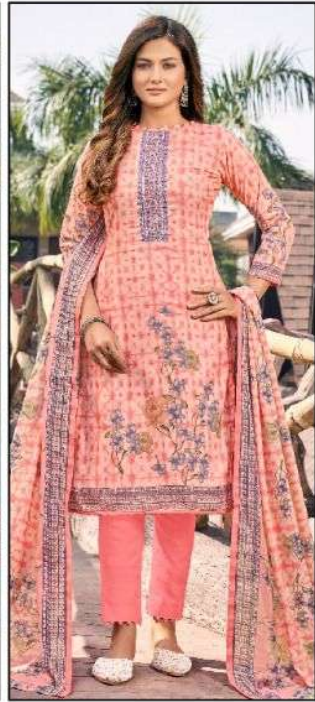

1007

**AK**  
**AL KARAM**<sup>TM</sup>  
LAWN COLLECTION

1008

**AK**  
**AL KARAM™**  
LAWN COLLECTION

1006

— FABRIC DETAILS —

- TOP** : SEMI LAWN ( 2.40 MTR . ) WITH SELF EMBROIDERY WORK
- BOTTOM** : SEMI LAWN DYD ( 2.25 MTR . )
- DUPATTA** : DUPATTA COTTON MAL MAL ( 2.00 MTR . )

**AK**  
**AL KARAM™**  
LAWN COLLECTION

\*Complimentary Copy Not For Sale\*

1001

1002

1003

1004

1005

1006