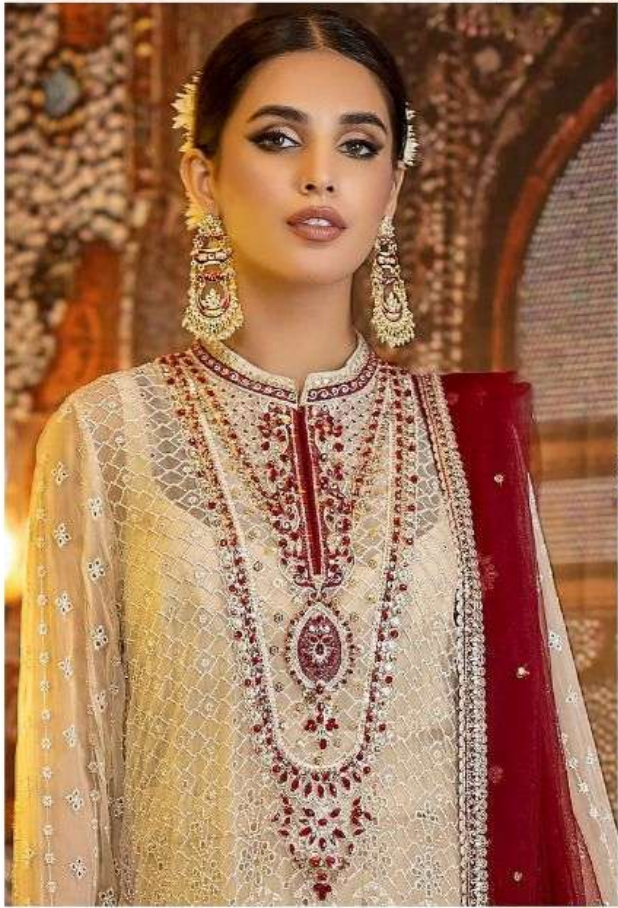

ALK D.No.4037

TOP

Fox Georgette
with Embroidery

BOTTOM-INNER

Dull santoon

DUPATTA

Nazmin with
Embroidery