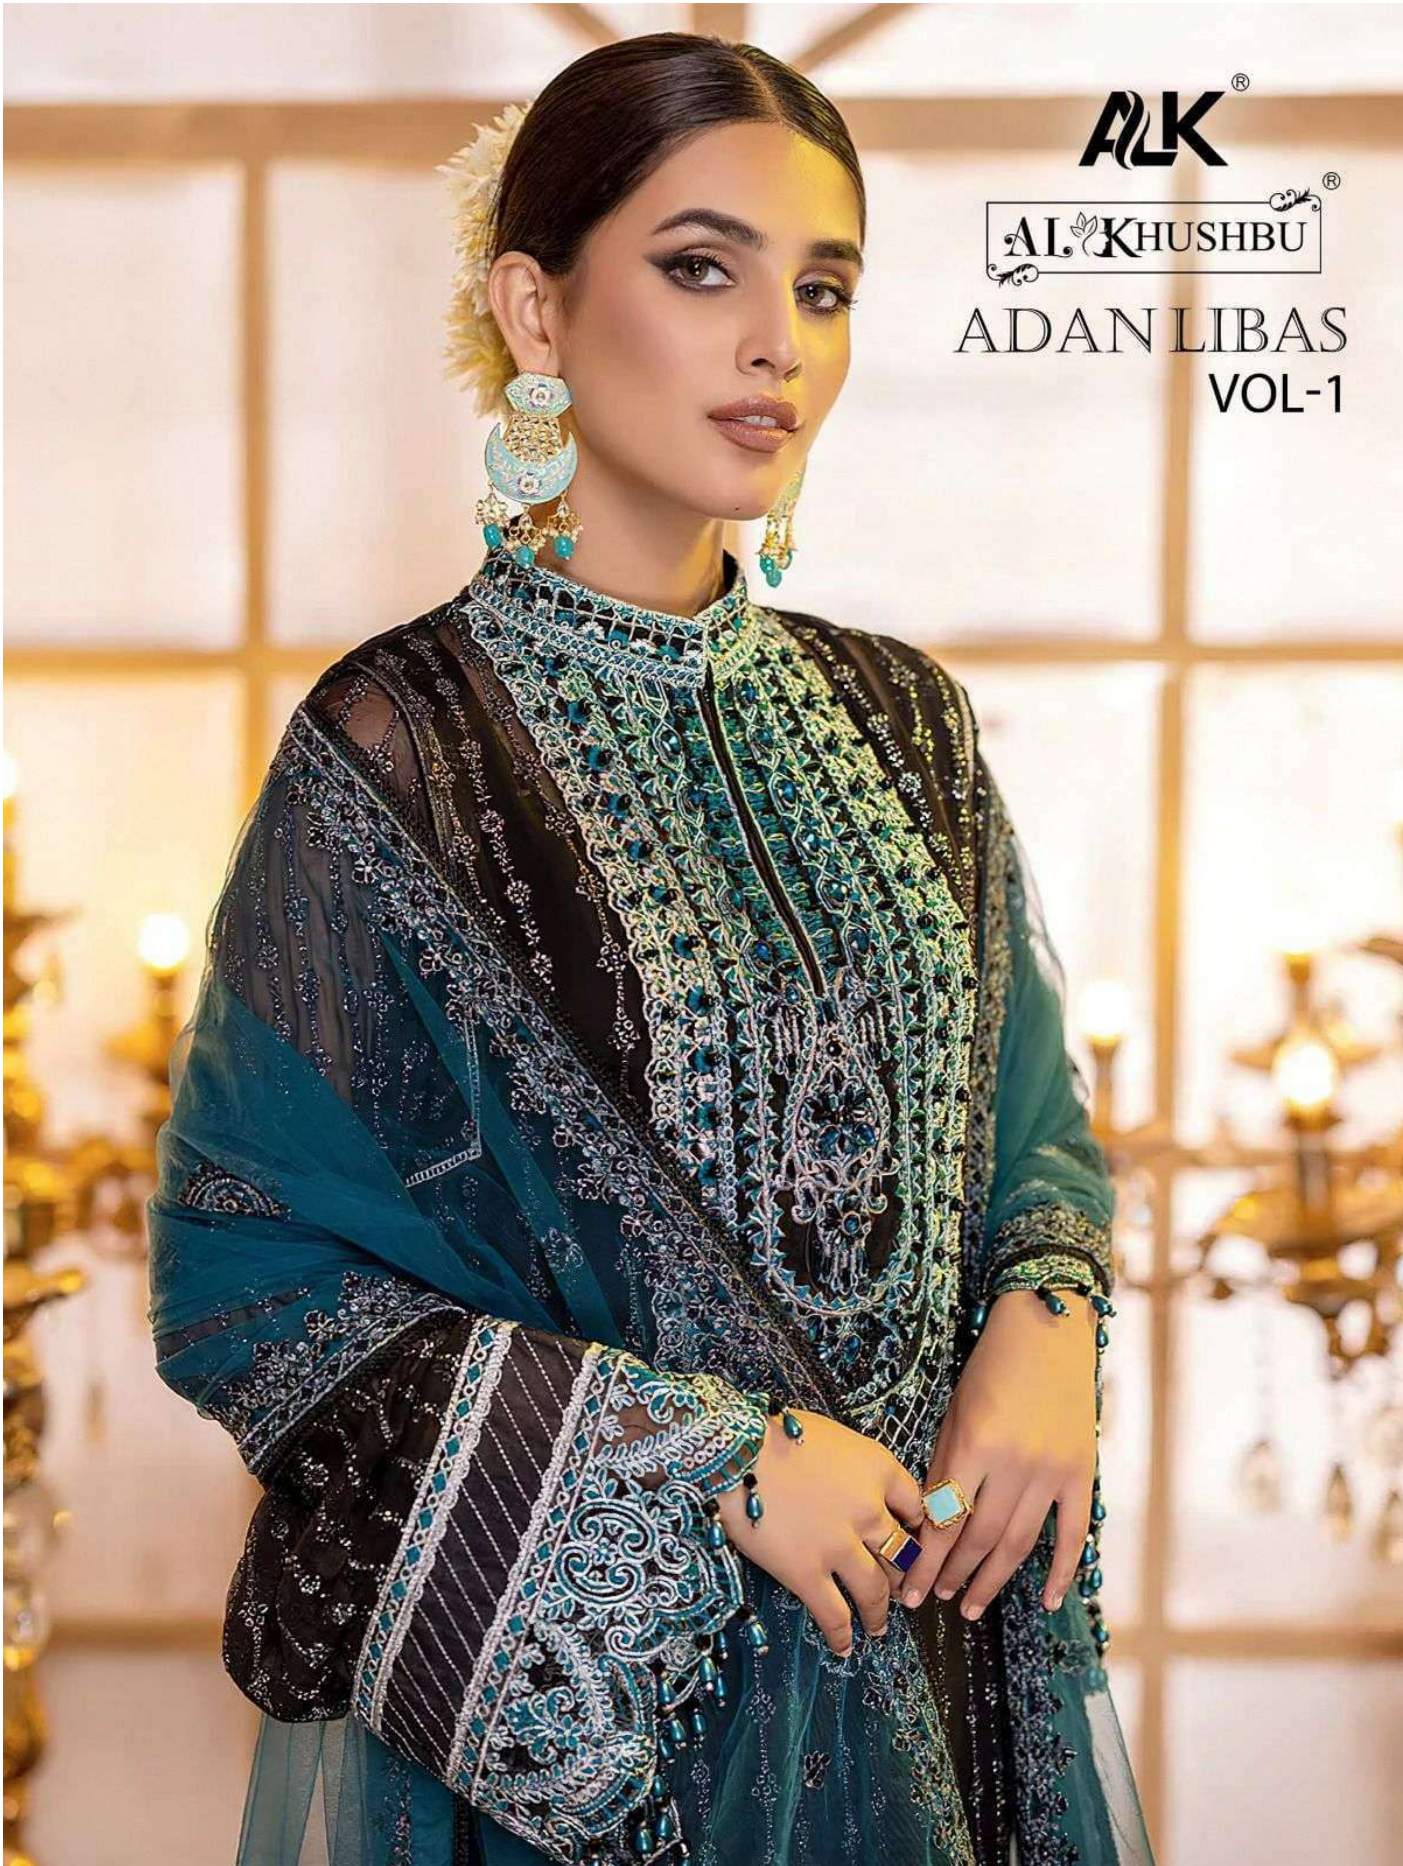

ALK[®]

AL KHUSHBU[®]

ADAN LIBAS
VOL-1

ALK D.No.4038

TOP

Fox Georgette
with Embroidery

BOTTOM-INNER

Dull santoon

DUPATTA

Nazmin with
Embroidery

ALK D.No.4034

TOP

Fox Georgette
with Embroidery

BOTTOM-INNER

Dull santoon

DUPATTA

Net Dupatta

ALK D.No.4036

TOP

Fox Georgette
with Embroidery

BOTTOM-INNER

Dull santoon

DUPATTA

Nazmin with
Embroidery