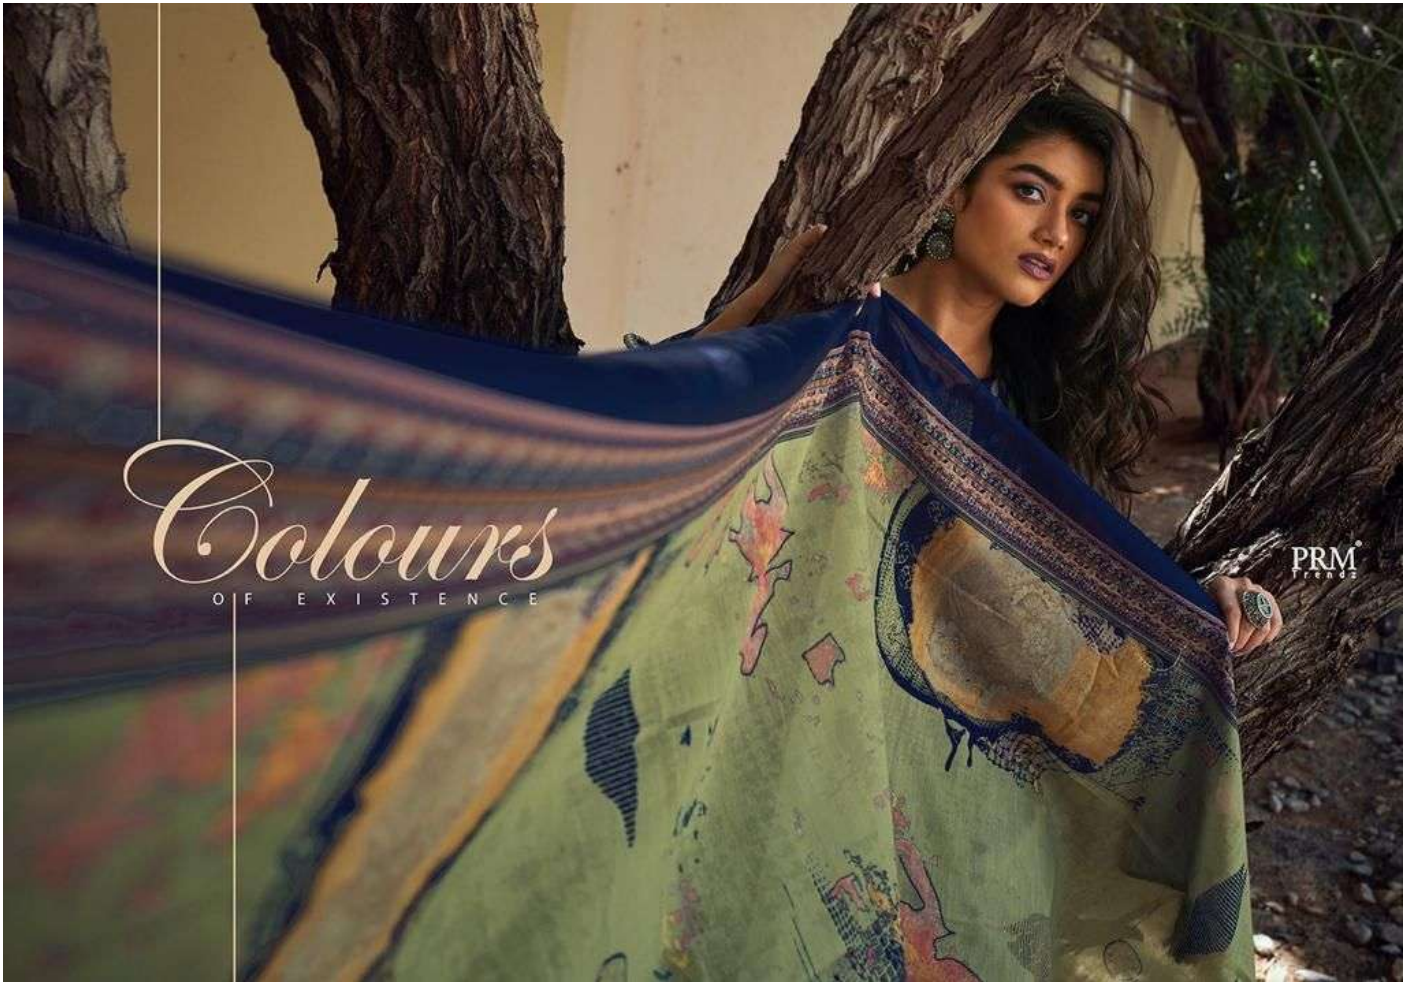

Colours
OF EXISTENCE

PRM
1992