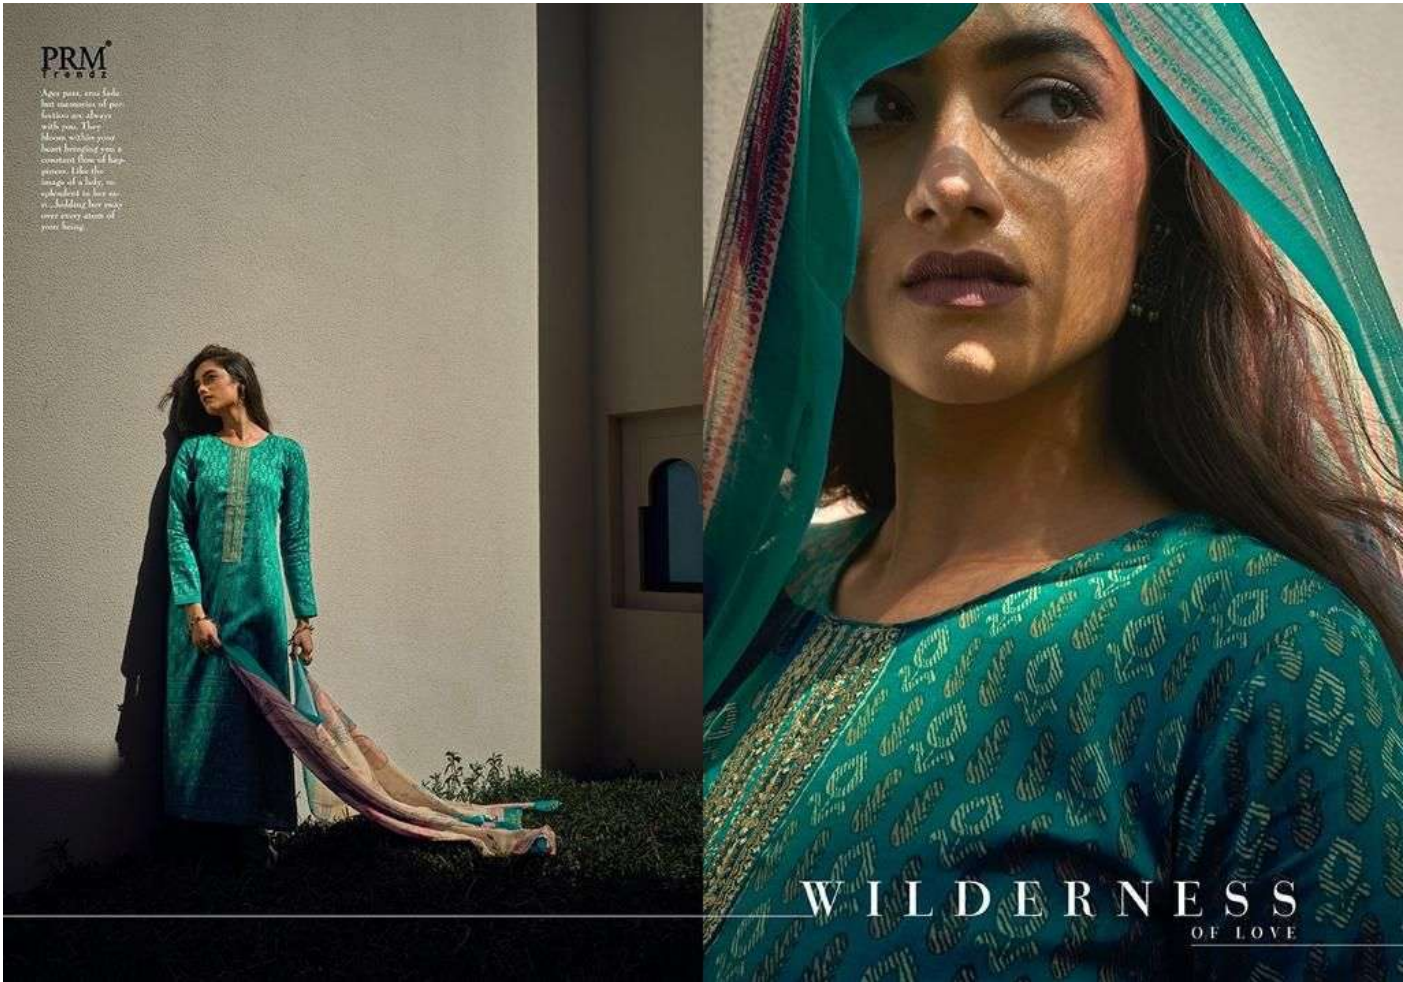

PRM
FRANCE

WILDERNESS
OF LOVE