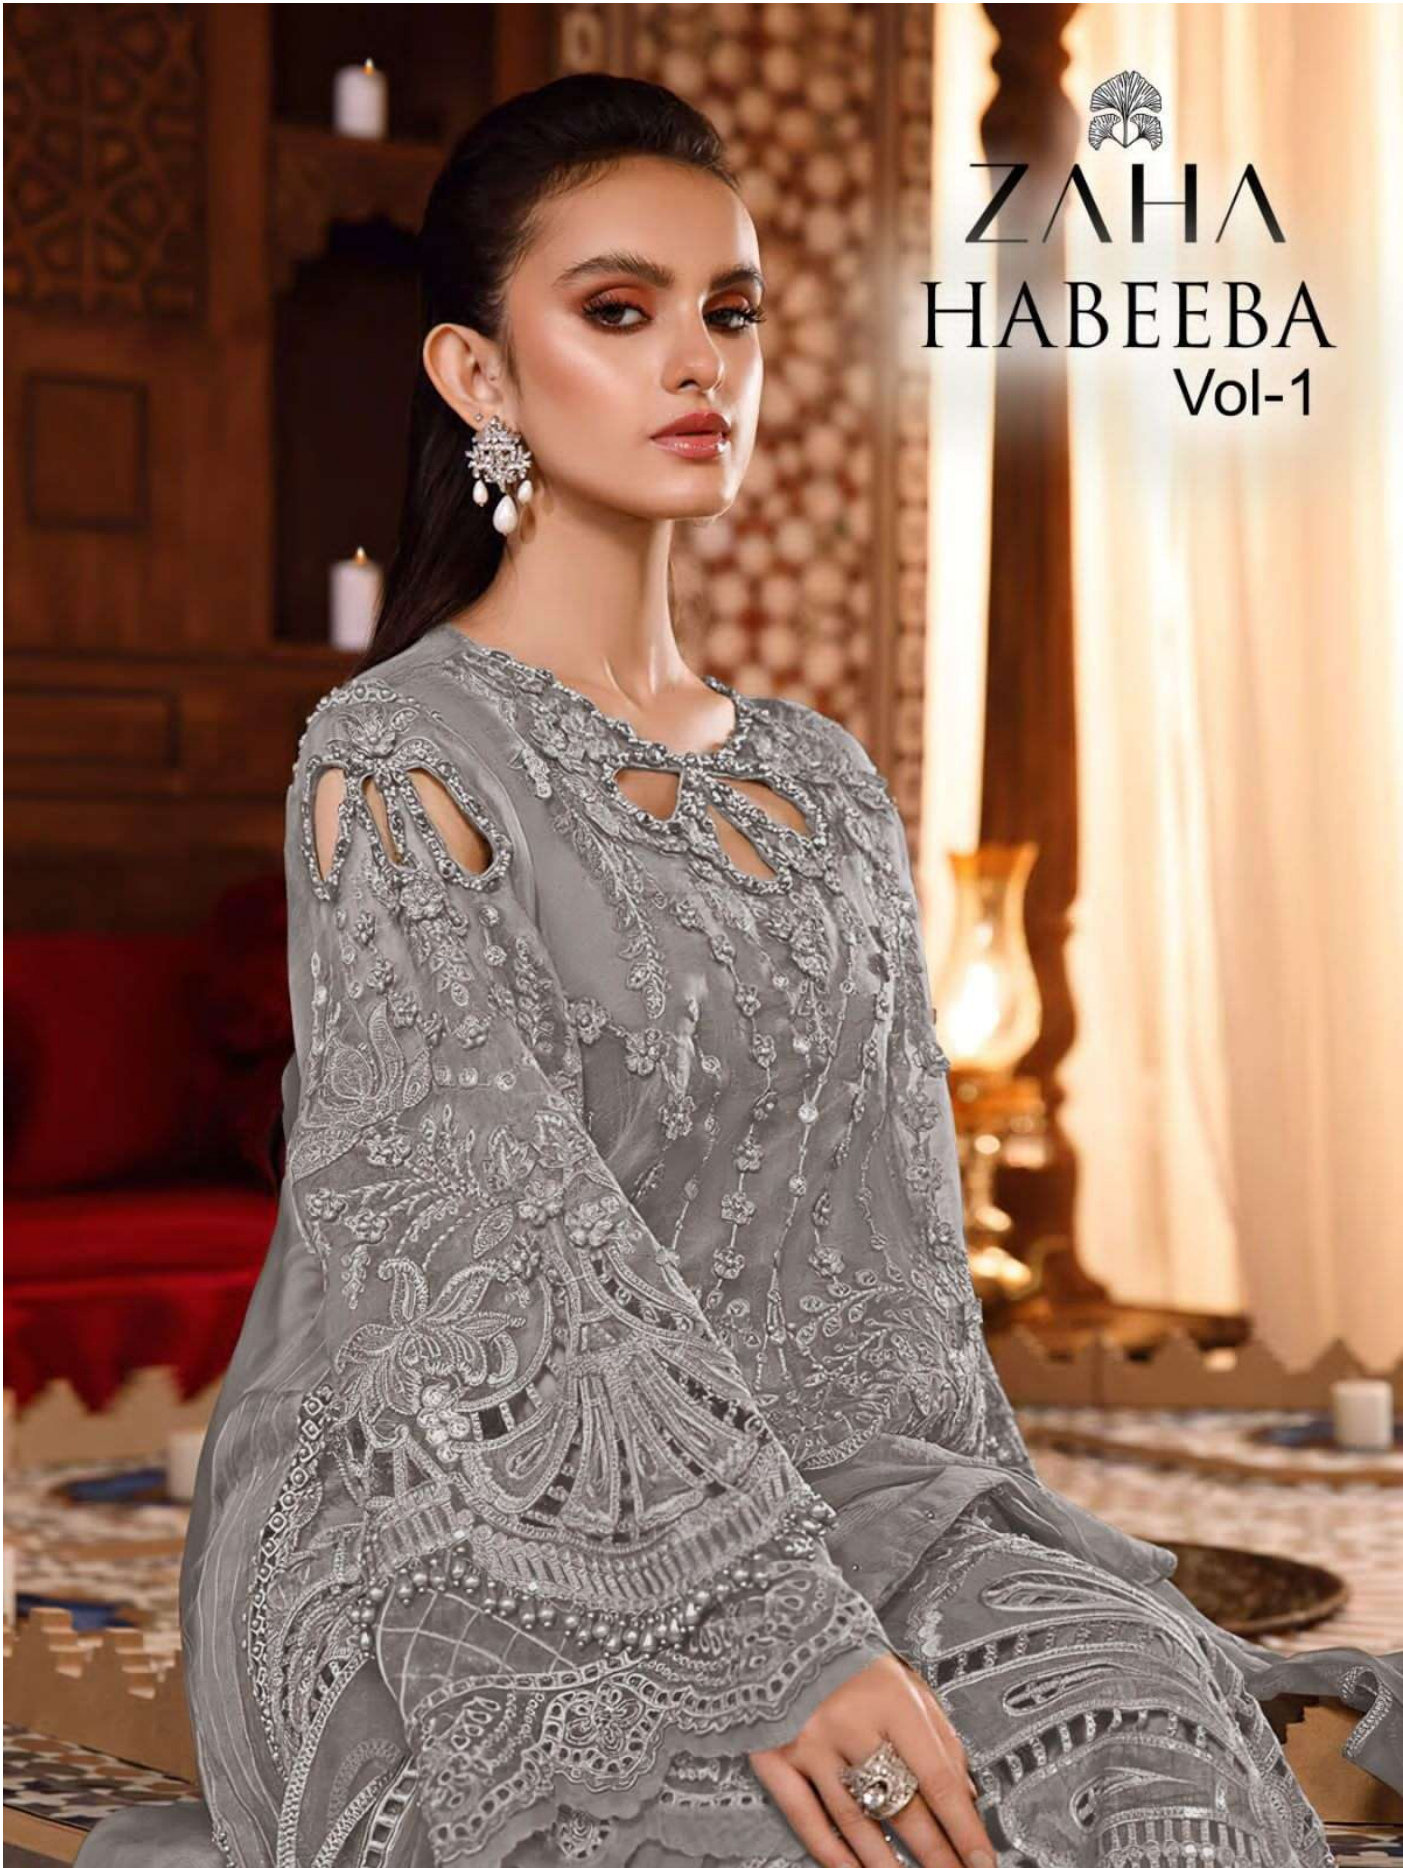

ZAHA
HABEEBA
Vol-1