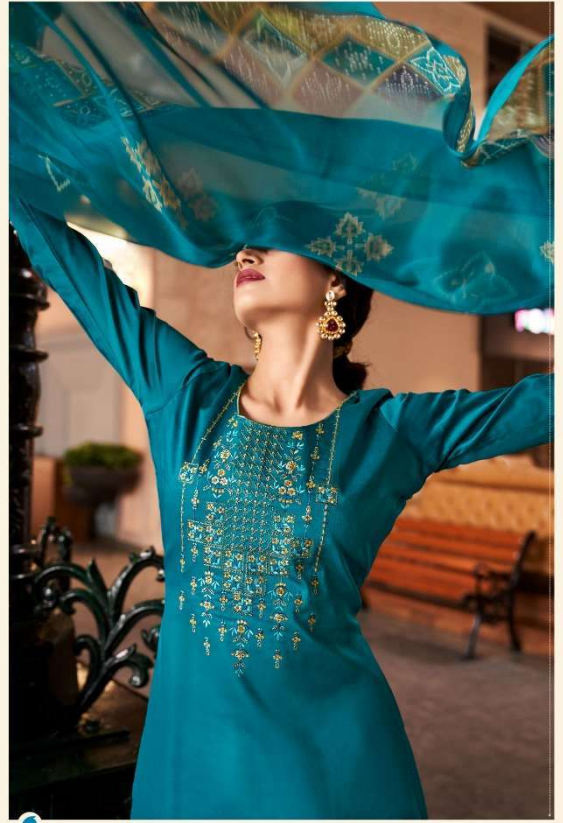

 **Zulfat**[®]
Designer Suits

Mohak

keep it simple beauty
473-008

Zulfat
DESIGNER
● golden beauty fairy lady

 **Zulfat**[®]
Designer Suits

Mohak

473-001

473-002

new look enchanting fashion

mesmerize women in luxury

473-006

Zulfat
Lifestyle