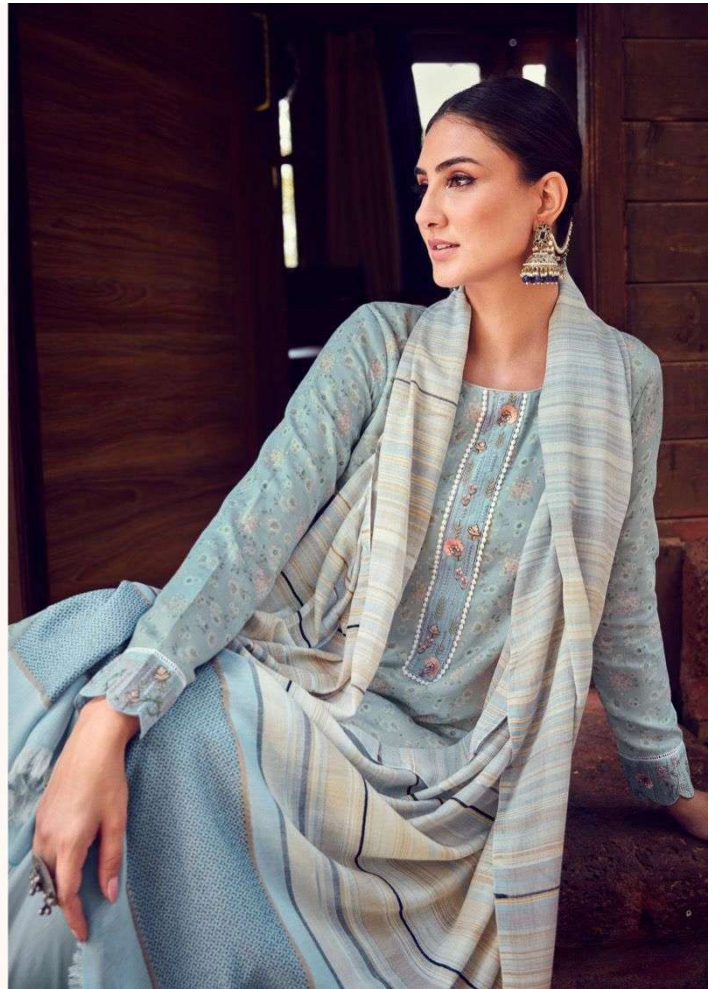

13904

13905

13905

**G**  
GULL JEE

**MIZA**

DESIGN NO.	PRICE	
13901	999/-	<b>:TOP:</b> COTTON SATIN DIGITAL PRINT WITH EMBROIDERY
13902	999/-	
13903	999/-	<b>:BOTTAM:</b> COTTON
13904	999/-	
13905	999/-	<b>:DUPATTA:</b> PURE COTTON WEAVE
13906	999/-	
<b>Total Pieces: 6</b>		<b>Total Amount: 5994/-+GST</b>