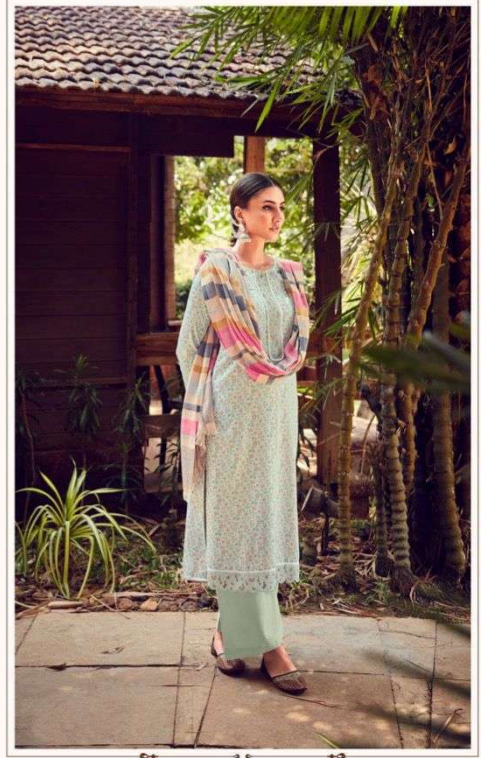

GULL JEE

MIZA

GULL JEE

MIZA

13901

13902

13903

13902

13904

13905

13905

G
GULL JEE

MIZA

DESIGN NO.	PRICE	
13901	999/-	:TOP: COTTON SATIN DIGITAL PRINT WITH EMBROIDERY
13902	999/-	
13903	999/-	:BOTTAM: COTTON
13904	999/-	
13905	999/-	:DUPATTA: PURE COTTON WEAVE
13906	999/-	
Total Pieces: 6		Total Amount: 5994/-+GST