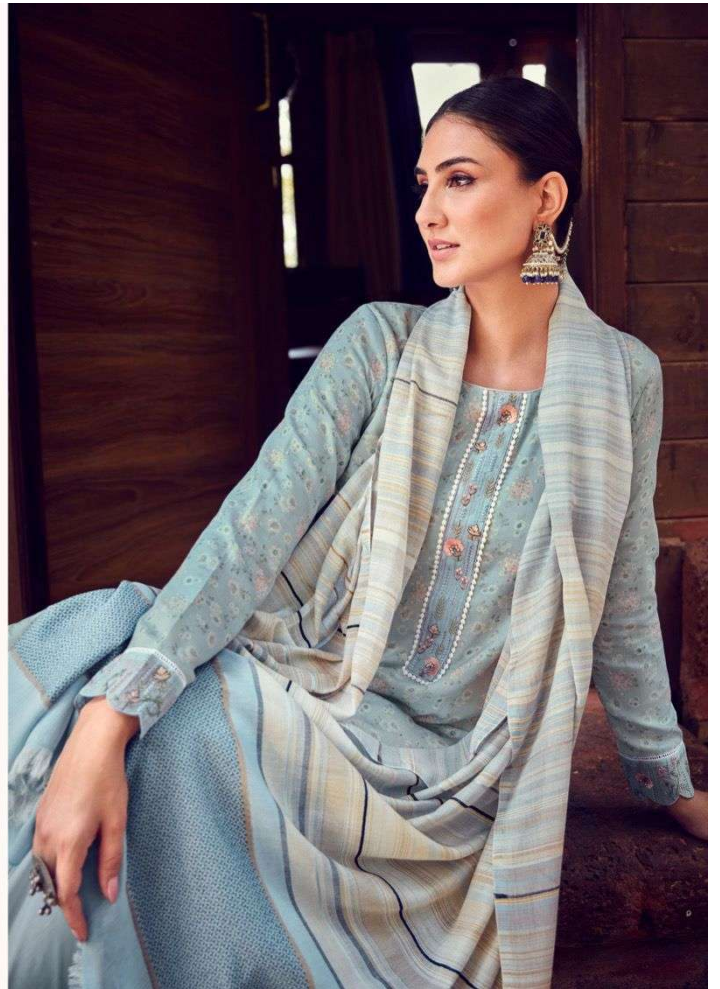

13904

13905

13905

G
GULL JEE

MIZA

DESIGN NO.	PRICE	
13901	999/-	:TOP: COTTON SATIN DIGITAL PRINT WITH EMBROIDERY
13902	999/-	
13903	999/-	:BOTTAM: COTTON
13904	999/-	
13905	999/-	:DUPATTA: PURE COTTON WEAVE
13906	999/-	
Total Pieces: 6		Total Amount: 5994/-+GST