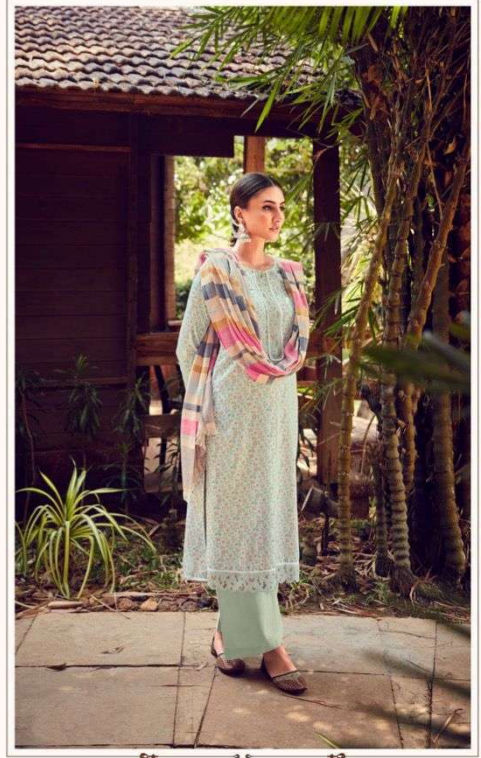

13904

13905

13905

**G**  
GULL JEE

**MIZA**

DESIGN NO.	PRICE	
13901	999/-	<b>:TOP:</b> COTTON SATIN DIGITAL PRINT WITH EMBROIDERY
13902	999/-	
13903	999/-	<b>:BOTTAM:</b> COTTON
13904	999/-	
13905	999/-	<b>:DUPATTA:</b> PURE COTTON WEAVE
13906	999/-	
<b>Total Pieces: 6</b>		<b>Total Amount: 5994/-+GST</b>