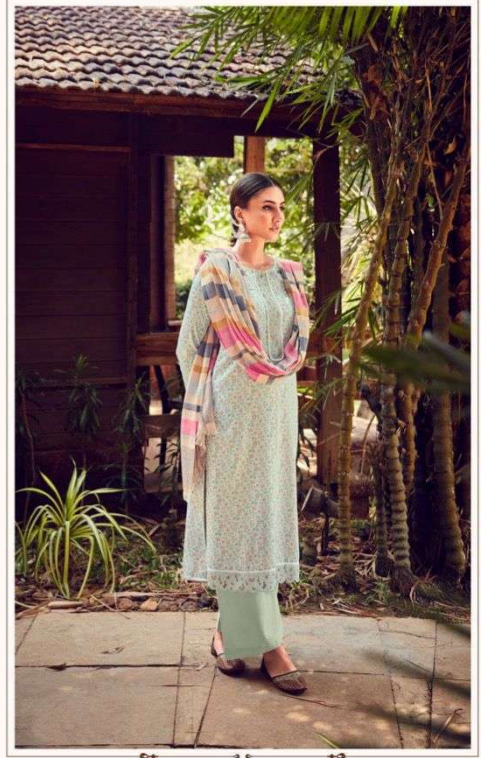

GULL JEE

MIZA

GULL JEE

MIZA

13901

13902

13903

13902

13904

13905

13905

DESIGN NO.	PRICE	
13901	999/-	:TOP: COTTON SATIN DIGITAL PRINT WITH EMBROIDERY
13902	999/-	
13903	999/-	:BOTTAM: COTTON
13904	999/-	
13905	999/-	:DUPATTA: PURE COTTON WEAVE
13906	999/-	
Total Pieces: 6		Total Amount: 5994/-+GST