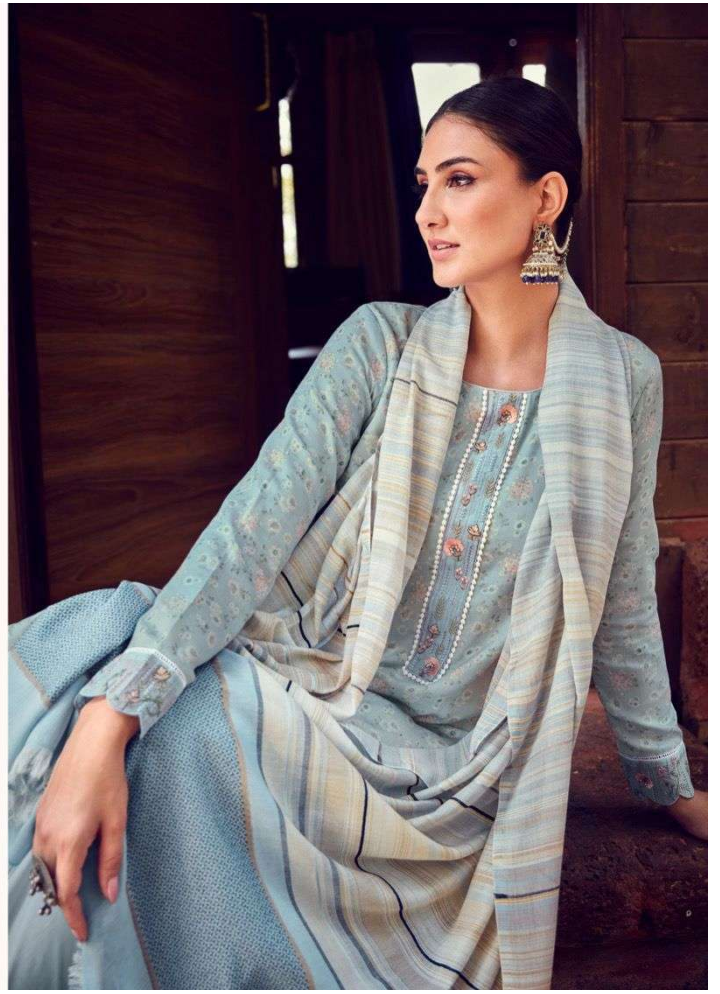

13904

13905

13905

DESIGN NO.	PRICE	
13901	999/-	:TOP: COTTON SATIN DIGITAL PRINT WITH EMBROIDERY
13902	999/-	
13903	999/-	:BOTTAM: COTTON
13904	999/-	
13905	999/-	:DUPATTA: PURE COTTON WEAVE
13906	999/-	
Total Pieces: 6		Total Amount: 5994/-+GST