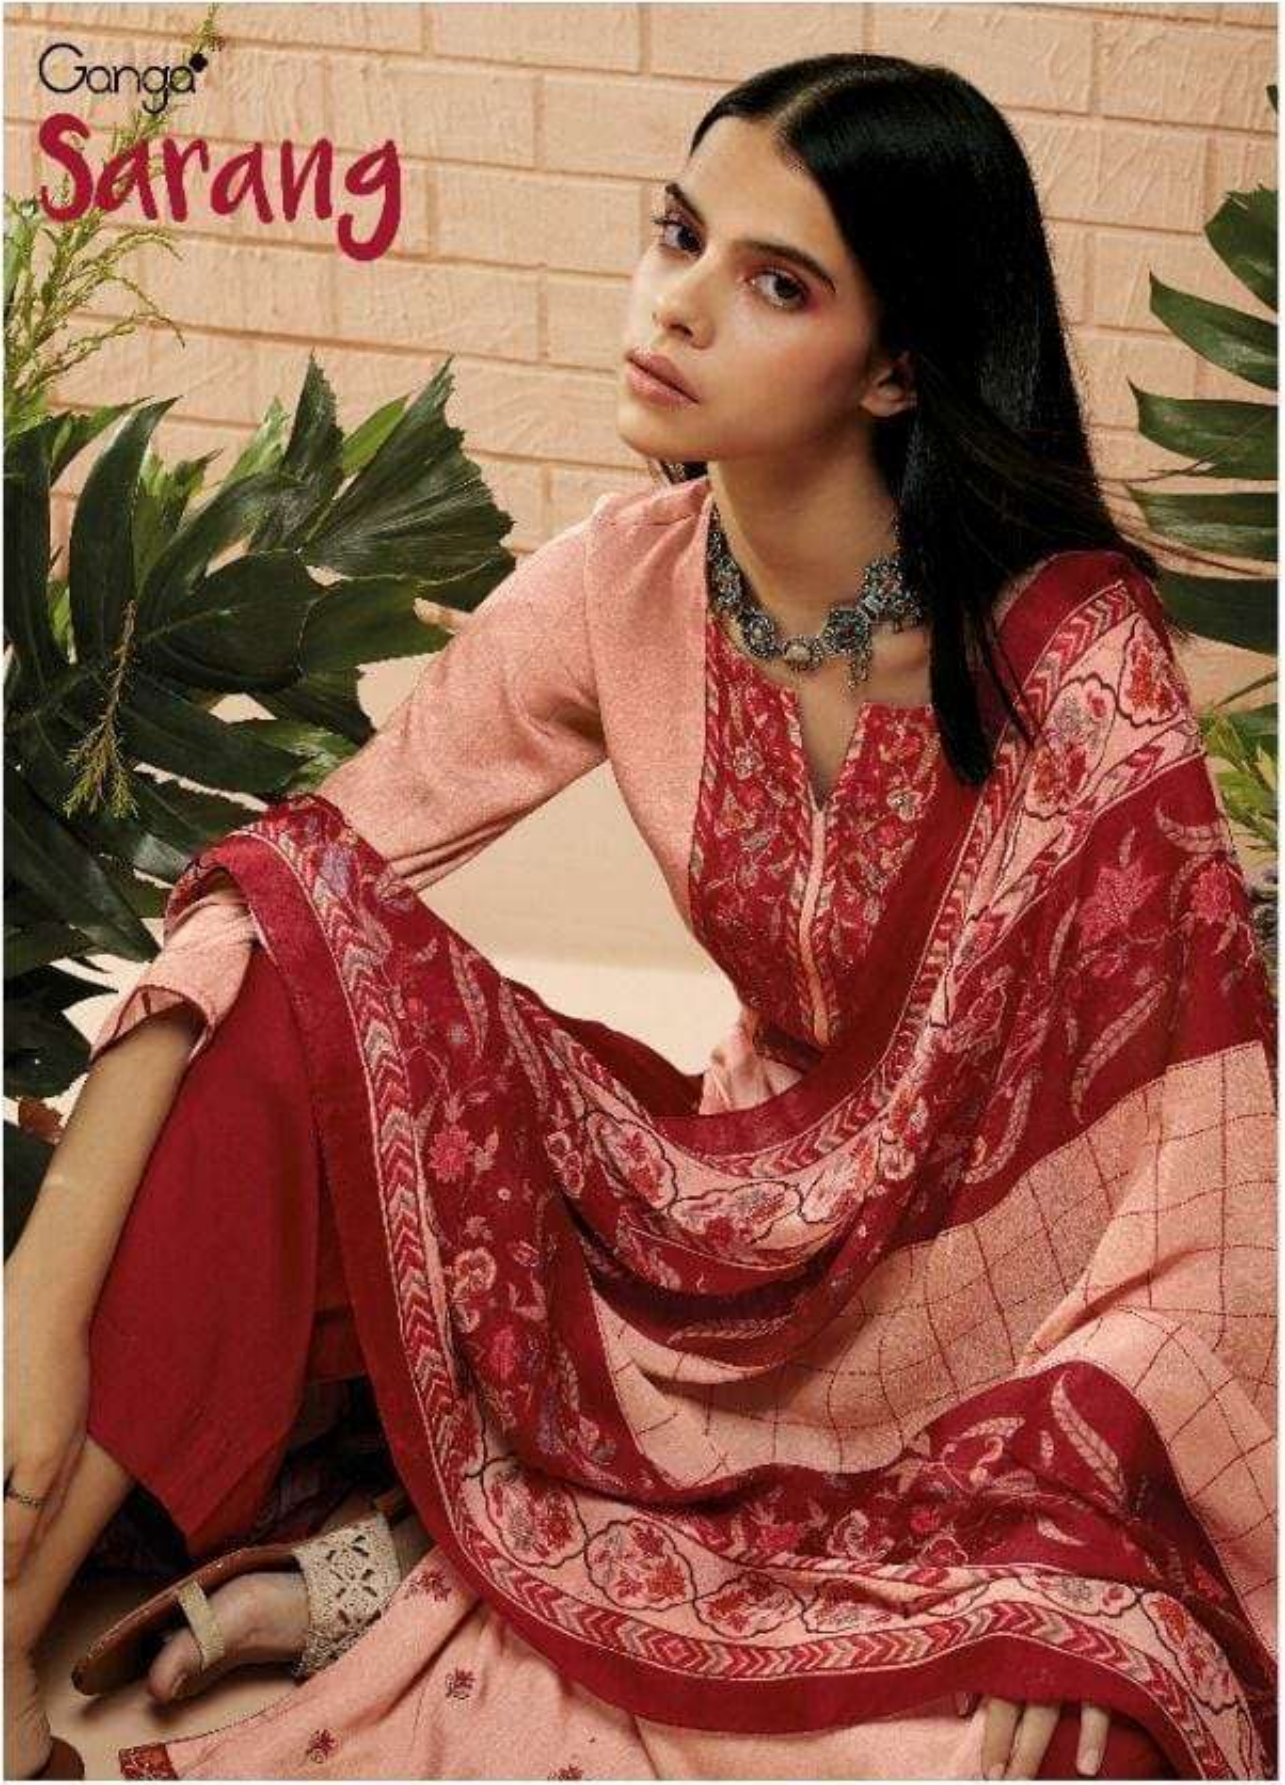

Ganga

Sarang

PRODUCT NAME	<b>SARANG</b>
D.NO.	C1157 TO C1162
DESCRIPTION	<p><b>TOP</b> PREMIUM MODAL SATIN PRINTED WITH EMBROIDERY &amp; HAND WORK</p> <p><b>BOTTOM</b> PREMIUM COTTON SATIN SOLID</p> <p><b>DUPATTA</b> FINEST CHINNON CHIFFON PRINTED</p>
HSN CODE	<b>540834</b>
WHOLESALE PRICE	<b>1995/- EACH+GST(EXTRA)</b>