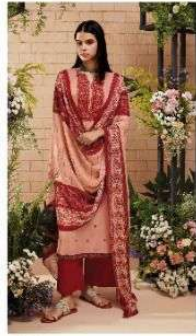

Ganga

Sarang

|                 |   |
|-----------------|---|
| PRODUCT NAME    | <b>SARANG</b>   |
| D.NO.           | C1157 TO C1162  |
| DESCRIPTION     | <b>TOP</b><br>PREMIUM MODAL SATIN PRINTED<br>WITH EMBROIDERY & HAND WORK<br><br><b>BOTTOM</b><br>PREMIUM COTTON SATIN SOLID<br><br><b>DUPATTA</b><br>FINEST CHINNON CHIFFON PRINTED |
| HSN CODE        | <b>540834</b>   |
| WHOLESALE PRICE | <b>1995/- EACH+GST(EXTRA)</b>   |

Ganga CT162

C1107

C1158

C1191

C1162

C1159

C1160

Ganga®