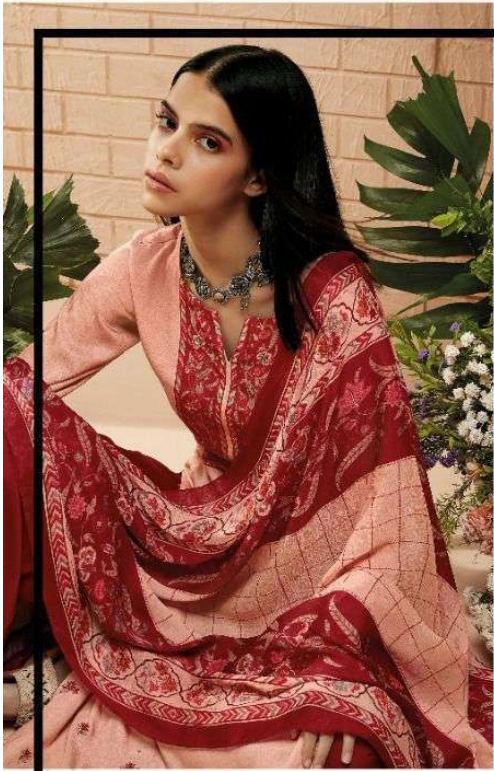

Ganga / C1159