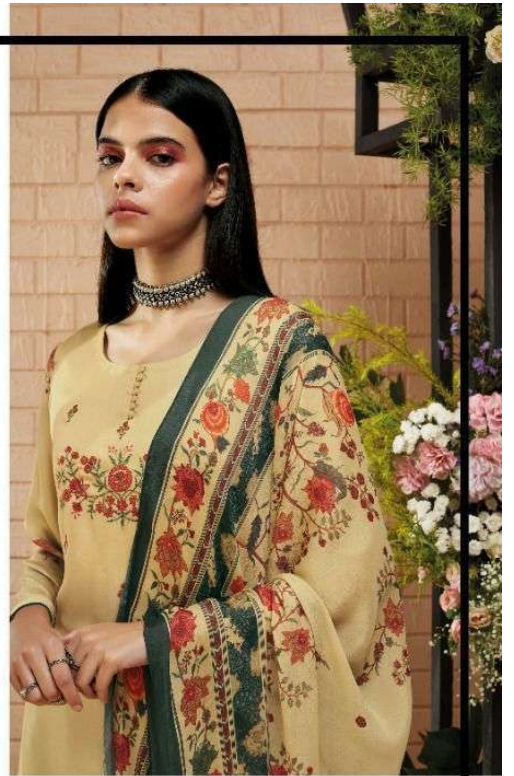

Ganga

Sarang

PRODUCT NAME	<b>SARANG</b>
D.NO.	C1157 TO C1162
DESCRIPTION	<p><b>TOP</b> PREMIUM MODAL SATIN PRINTED WITH EMBROIDERY &amp; HAND WORK</p> <p><b>BOTTOM</b> PREMIUM COTTON SATIN SOLID</p> <p><b>DUPATTA</b> FINEST CHINNON CHIFFON PRINTED</p>
HSN CODE	<b>540834</b>
WHOLESALE PRICE	<b>1995/- EACH+GST(EXTRA)</b>