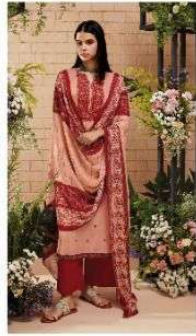

Ganga

Sarang

PRODUCT NAME	<b>SARANG</b>
D.NO.	C1157 TO C1162
DESCRIPTION	<p><b>TOP</b> PREMIUM MODAL SATIN PRINTED WITH EMBROIDERY &amp; HAND WORK</p> <p><b>BOTTOM</b> PREMIUM COTTON SATIN SOLID</p> <p><b>DUPATTA</b> FINEST CHINNON CHIFFON PRINTED</p>
HSN CODE	<b>540834</b>
WHOLESALE PRICE	<b>1995/- EACH+GST(EXTRA)</b>

Ganga C1162

C1107

C1158

C1191

C1162

C1159

C1160

Ganga®