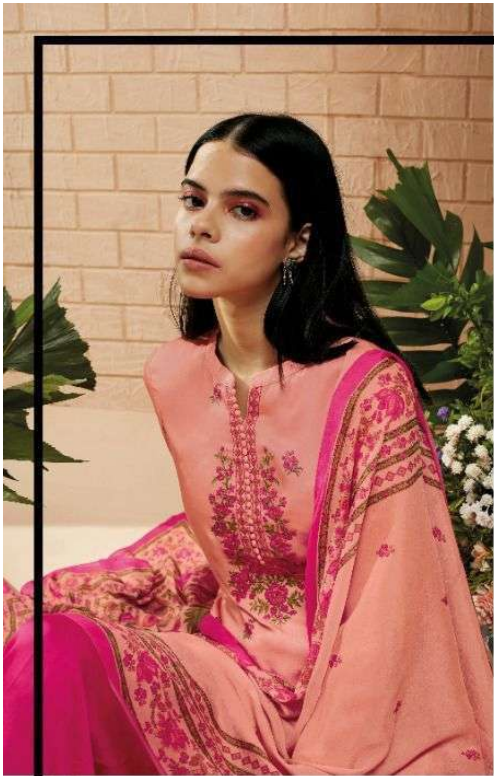

Ganga / 0110