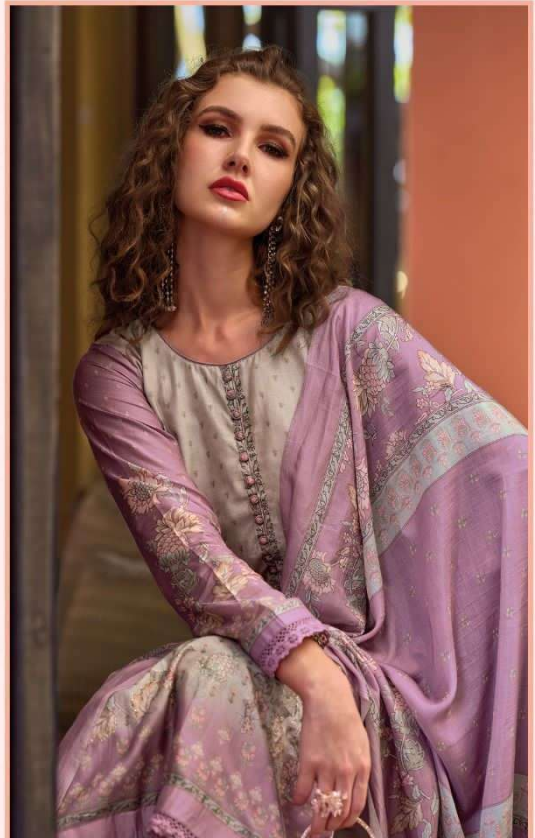

 **IBIZA**
"A lifestyle to follow"

IZNIK

 **IBIZA**
"A lifestyle to follow"

IZNIK

IBIZA
A lifestyle to follow™

LIFE IN *Color*

*Fashion looks on the bright side, for spring
as gold, blue, cool green and soft pastels
come together in glorious effect.*

12437

 **IBIZA**
"A lifestyle to follow"

12436

 **IBIZA**
"A lifestyle to follow"

 **IBIZA**
"A lifestyle to follow"

12442

12441

IBIZA
A Lifestyle to Follow™
12443

 **IBIZA**
"A lifestyle to follow"

 **IBIZA**
"A lifestyle to follow"

DESIGN NO.	DESCRIPTION	PRICE
12436	<p style="text-align: center;">: TOP :</p> <p style="text-align: center;">PURE BAMBARG MUSLIN DIGITAL PRINT WITH BADLA OUTLINE HANDWORK</p> <p style="text-align: center;">: BOTTOM :</p> <p style="text-align: center;">PURE MUSLIN</p> <p style="text-align: center;">: DUPATTA :</p> <p style="text-align: center;">PURE ERIC SILK DIGITAL PRINT</p>	1995 /-
12437		1995 /-
12438		1995 /-
12439		1995 /-
12440		1995 /-
12441		1995 /-
12442		1995 /-
12443		1995 /-