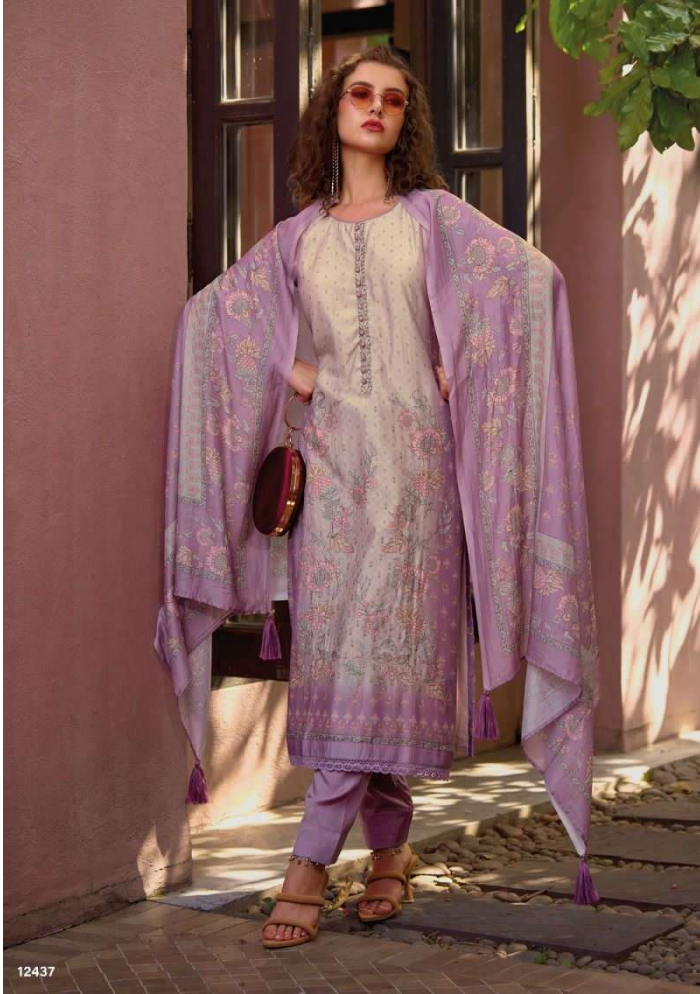

# LIFE IN *Color*

*Fashion looks on the bright side, for spring  
as gold, blue, cool green and soft pastels  
come together to glorious effect.*

 **IBIZA**  
"A lifestyle to follow"

12436

12440

 **IBIZA**  
"A lifestyle to follow"

 **IBIZA**  
"A lifestyle to follow"

12441

**IBIZA**  
A lifestyle to follow™  
12443

 **IBIZA**  
"A lifestyle to follow"

 **IBIZA**  
"A lifestyle to follow"

DESIGN NO.	DESCRIPTION	PRICE
12436	<p style="text-align: center;">: TOP :</p> <p style="text-align: center;">PURE BAMBARG MUSLIN DIGITAL PRINT WITH BADLA OUTLINE HANDWORK</p> <p style="text-align: center;">: BOTTOM :</p> <p style="text-align: center;">PURE MUSLIN</p> <p style="text-align: center;">: DUPATTA :</p> <p style="text-align: center;">PURE ERIC SILK DIGITAL PRINT</p>	1995 /-
12437		1995 /-
12438		1995 /-
12439		1995 /-
12440		1995 /-
12441		1995 /-
12442		1995 /-
12443		1995 /-