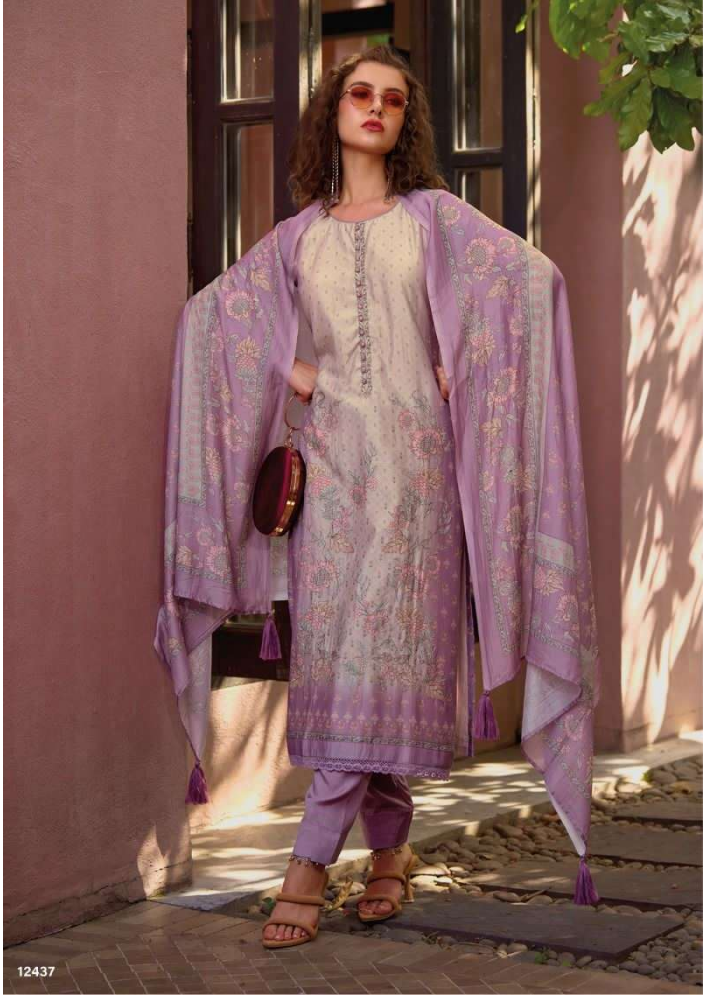

 **IBIZA**
"A lifestyle to follow"

IZNIK

 **IBIZA**
"A lifestyle to follow"

IZNIK

IBIZA
"A lifestyle to follow"

LIFE IN *Color*

*Fashion looks on the bright side, for spring
as gold, blue, cool green and soft pastels
come together in glorious effect.*

 **IBIZA**
"A lifestyle to follow"

12436

 **IBIZA**
"A lifestyle to follow"

 **IBIZA**
"A lifestyle to follow"

12441

IBIZA
A lifestyle to follow™
12443

 **IBIZA**
"A lifestyle to follow"

 **IBIZA**
"A lifestyle to follow"

| DESIGN NO. | DESCRIPTION | PRICE |
|------------|---|---------|
| 12436 | <p style="text-align: center;">: TOP :</p> <p style="text-align: center;">PURE BAMBARG MUSLIN DIGITAL PRINT WITH BADLA OUTLINE HANDWORK</p> <p style="text-align: center;">: BOTTOM :</p> <p style="text-align: center;">PURE MUSLIN</p> <p style="text-align: center;">: DUPATTA :</p> <p style="text-align: center;">PURE ERIC SILK DIGITAL PRINT</p> | 1995 /- |
| 12437 | | 1995 /- |
| 12438 | | 1995 /- |
| 12439 | | 1995 /- |
| 12440 | | 1995 /- |
| 12441 | | 1995 /- |
| 12442 | | 1995 /- |
| 12443 | | 1995 /- |