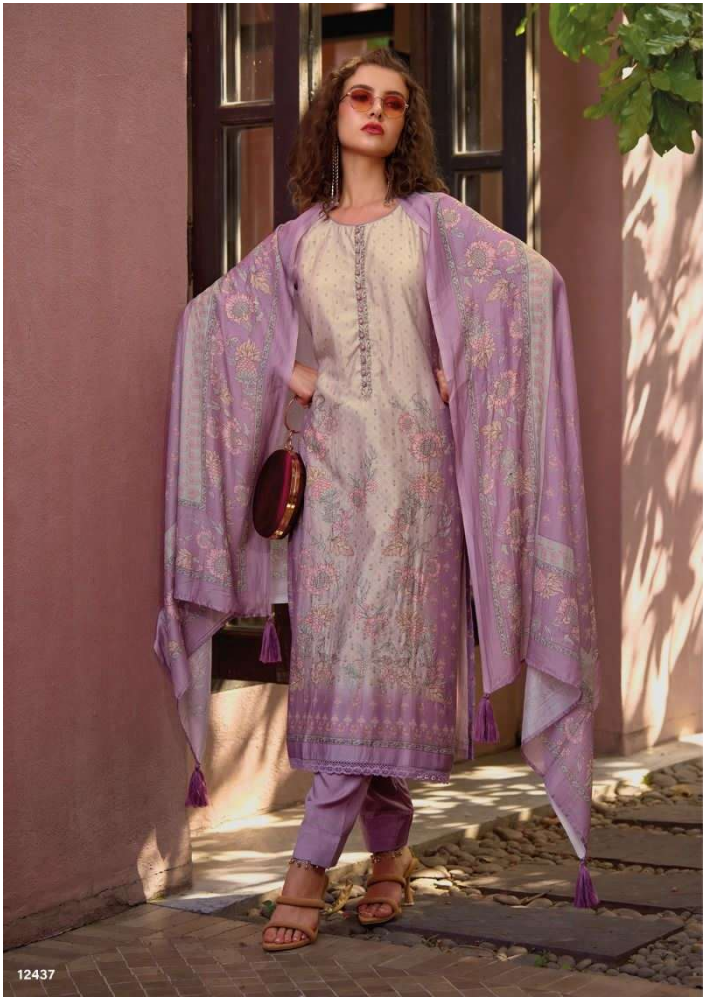

 **IBIZA**
"A lifestyle to follow"

IZNIK

 **IBIZA**
"A lifestyle to follow"

IZNIK

IBIZA
A lifestyle to follow™

LIFE IN *Color*

*Fashion looks on the bright side, for spring
as gold, blue, cool green and soft pastels
come together in glorious effect.*

12437

 **IBIZA**
"A lifestyle to follow"

12436

 **IBIZA**
"A lifestyle to follow"

 **IBIZA**
"A lifestyle to follow"

12442

12441

IBIZA
A Lifestyle to Follow™
12443

 **IBIZA**
"A lifestyle to follow"

 **IBIZA**
"A lifestyle to follow"

DESIGN NO.	DESCRIPTION	PRICE
12436	<p style="text-align: center;">: TOP :</p> <p style="text-align: center;">PURE BAMBARG MUSLIN DIGITAL PRINT WITH BADLA OUTLINE HANDWORK</p> <p style="text-align: center;">: BOTTOM :</p> <p style="text-align: center;">PURE MUSLIN</p> <p style="text-align: center;">: DUPATTA :</p> <p style="text-align: center;">PURE ERIC SILK DIGITAL PRINT</p>	1995 /-
12437		1995 /-
12438		1995 /-
12439		1995 /-
12440		1995 /-
12441		1995 /-
12442		1995 /-
12443		1995 /-