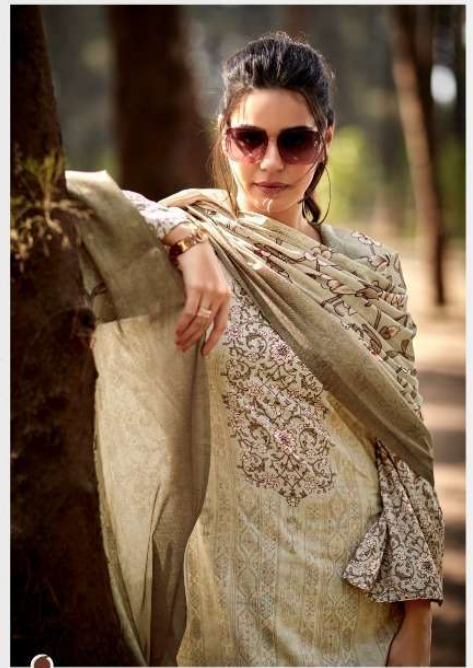

Fida
A Brand by I.C.T.M

looking gorgeous

₹ 1004