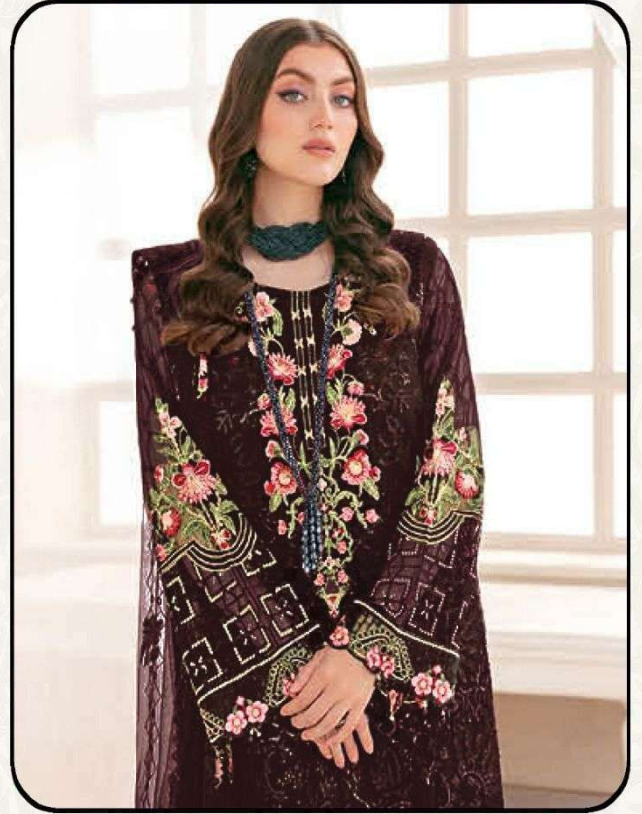

Simra[®]
SUNRISE OF FASHION

D.No.15 D

TOP - FOX GEORGETTE HEAVY EMBROIDERY WORK
BOTTOM + INNER - HEAVY SANTOON & BOTTOM
EMBROIDERY PATCH
DUPATTA - NET WITH EMBROIDERY WORK

Simra[®]
SUNRISE OF FASHION

D.No.15 A