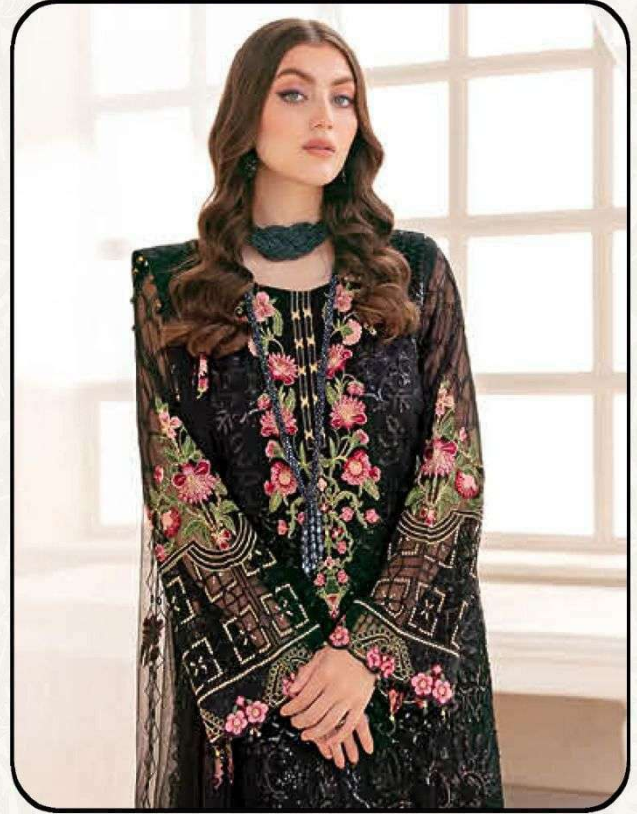

*Simra*<sup>®</sup>  
SUNRISE OF FASHION

**D.No.15 C**

TOP - FOX GEORGETTE HEAVY EMBROIDERY WORK  
BOTTOM + INNER - HEAVY SANTOON & BOTTOM  
EMBROIDERY PATCH  
DUPATTA - NET WITH EMBROIDERY WORK

Serina  
A PRODUCT OF  
MEGA EXPORT

Serina  
A PRODUCT OF  
MEGA EXPORT

*Simra*<sup>®</sup>  
SUNRISE OF FASHION

**D.No.15 C**

TOP - FOX GEORGETTE HEAVY EMBROIDERY WORK  
BOTTOM + INNER - HEAVY SANTOON & BOTTOM  
EMBROIDERY PATCH  
DUPATTA - NET WITH EMBROIDERY WORK