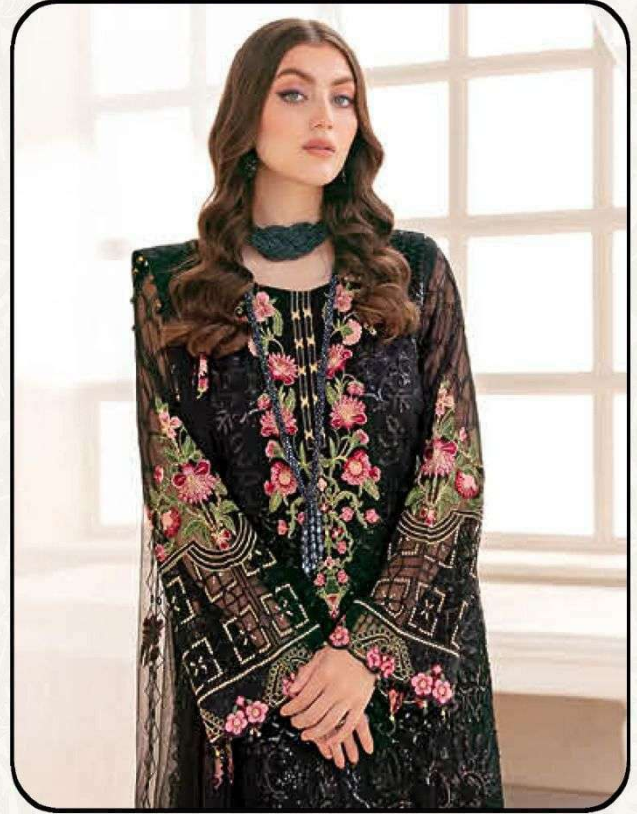

Simra[®]
SUNRISE OF FASHION

D.No.15 C

TOP - FOX GEORGETTE HEAVY EMBROIDERY WORK
BOTTOM + INNER - HEAVY SANTOON & BOTTOM
EMBROIDERY PATCH
DUPATTA - NET WITH EMBROIDERY WORK

Serina
A PRODUCT OF
MEGA EXPORT

Serina
A PRODUCT OF
MEGA EXPORT

Simra[®]
SUNRISE OF FASHION

D.No.15 C

TOP - FOX GEORGETTE HEAVY EMBROIDERY WORK
BOTTOM + INNER - HEAVY SANTOON & BOTTOM
EMBROIDERY PATCH
DUPATTA - NET WITH EMBROIDERY WORK