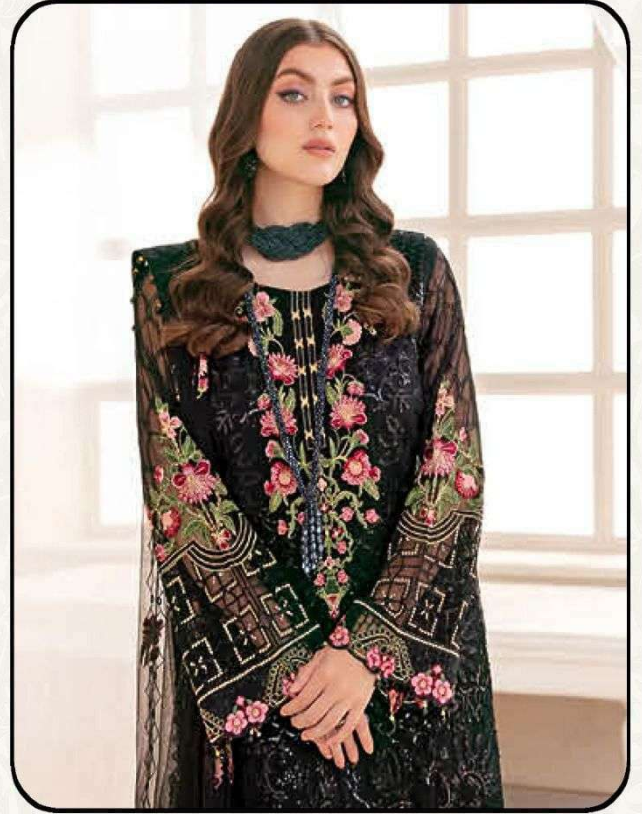

*Simra*<sup>®</sup>  
SUNRISE OF FASHION

**D.No.15 C**

TOP - FOX GEORGETTE HEAVY EMBROIDERY WORK  
BOTTOM + INNER - HEAVY SANTOON & BOTTOM  
EMBROIDERY PATCH  
DUPATTA - NET WITH EMBROIDERY WORK

Serina  
A PRODUCT OF  
MEGA EXPORT

Serina  
A PRODUCT OF  
MEGA EXPORT

*Simra*<sup>®</sup>  
SUNRISE OF FASHION

**D.No.15 C**

TOP - FOX GEORGETTE HEAVY EMBROIDERY WORK  
BOTTOM + INNER - HEAVY SANTOON & BOTTOM  
EMBROIDERY PATCH  
DUPATTA - NET WITH EMBROIDERY WORK