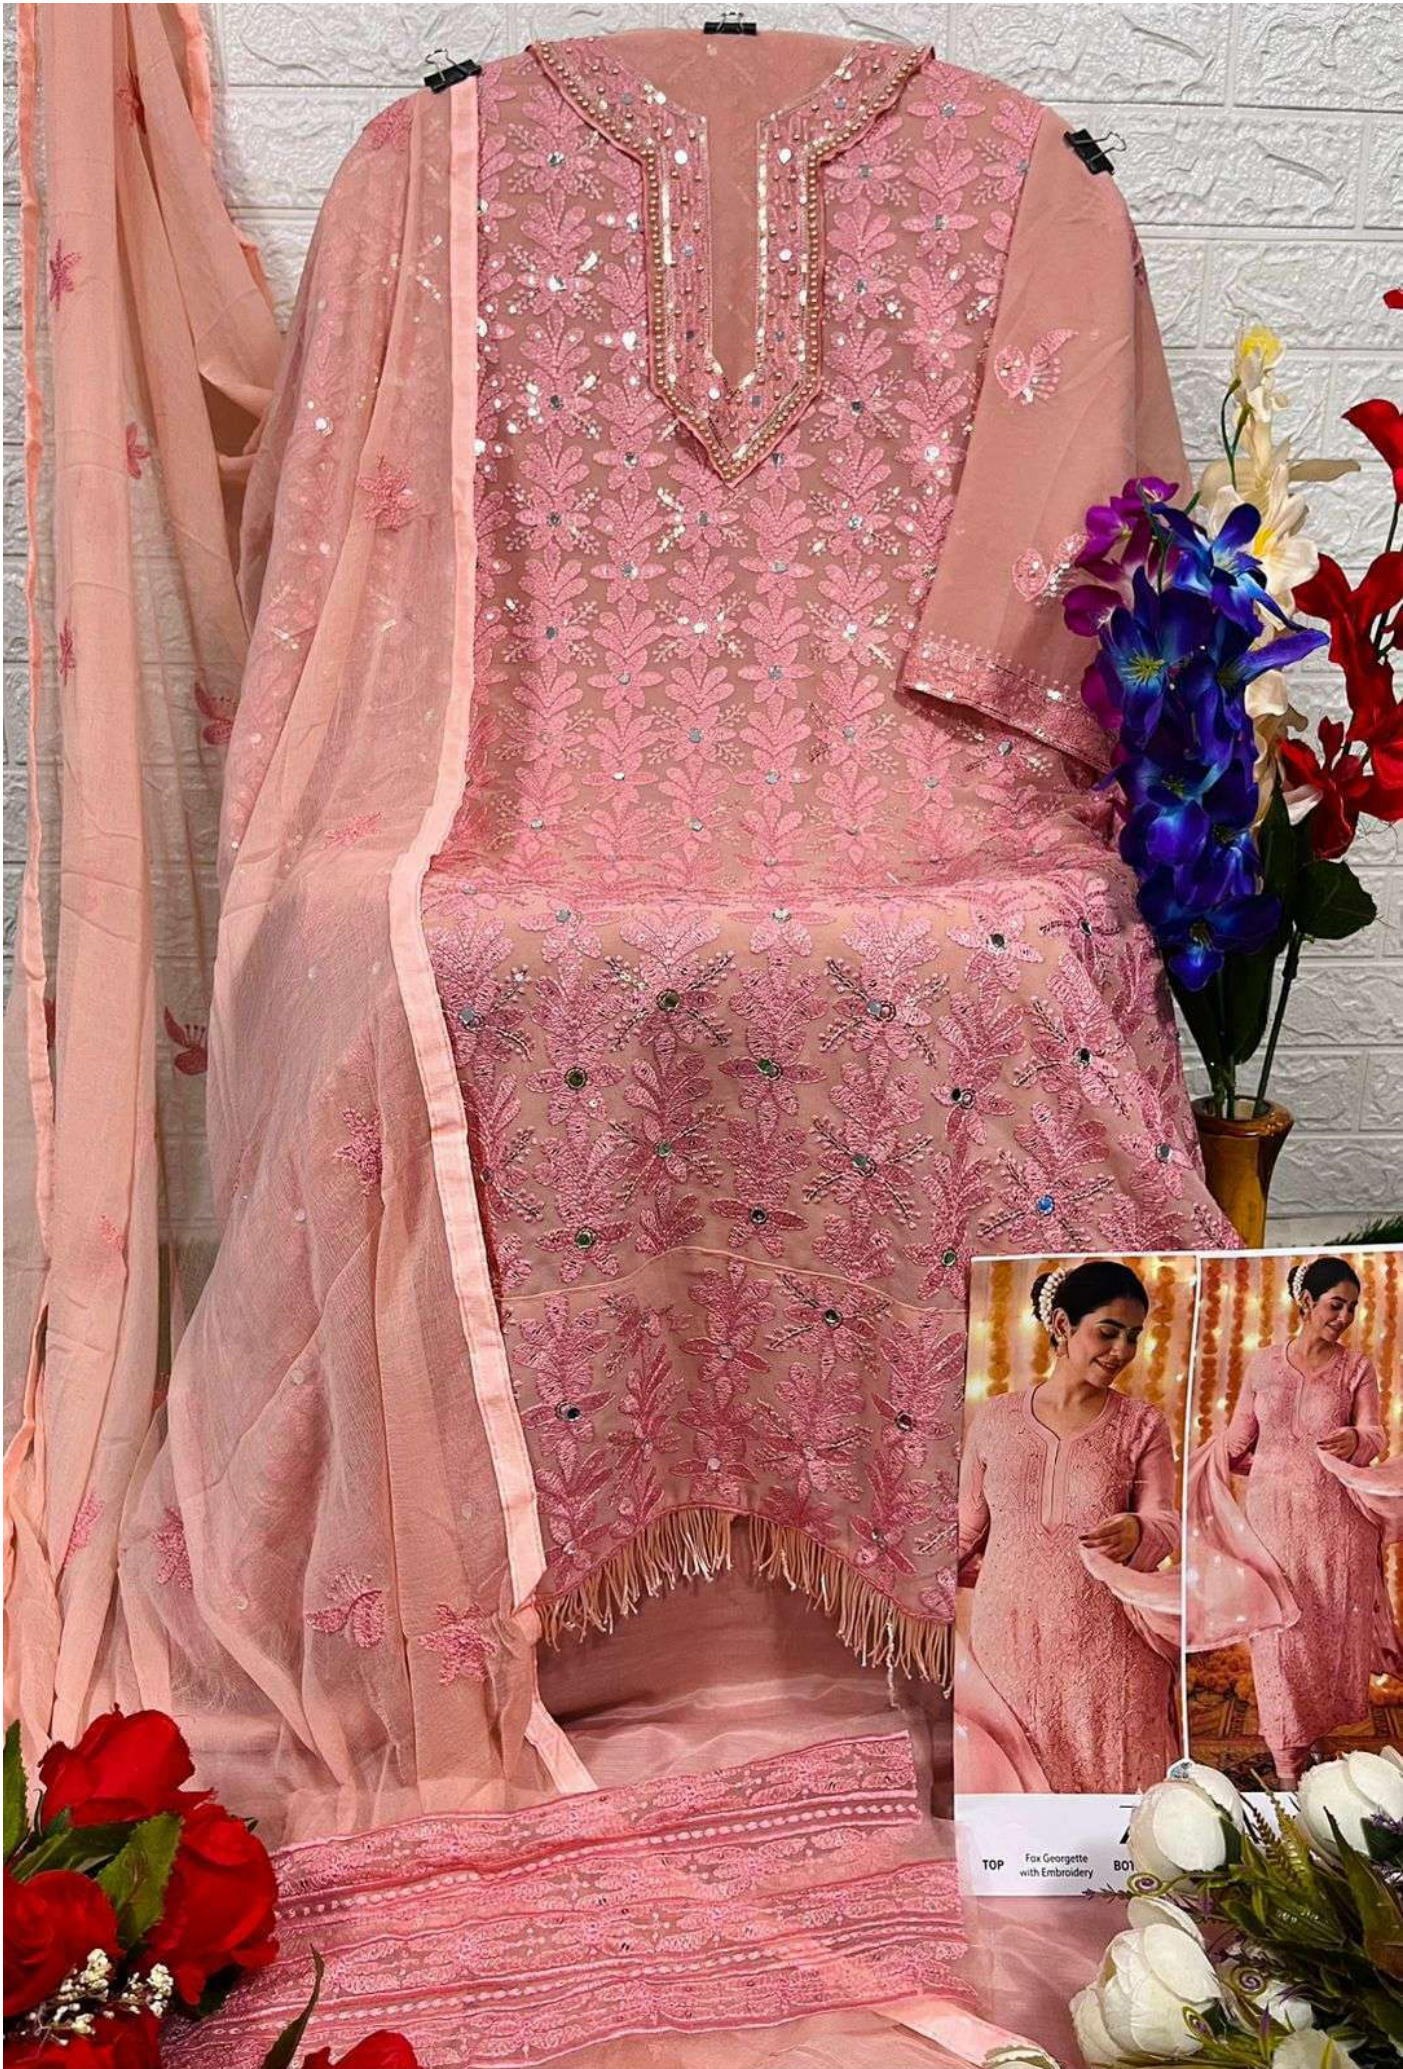

TOP Fox Georgette with Embroidery BOT