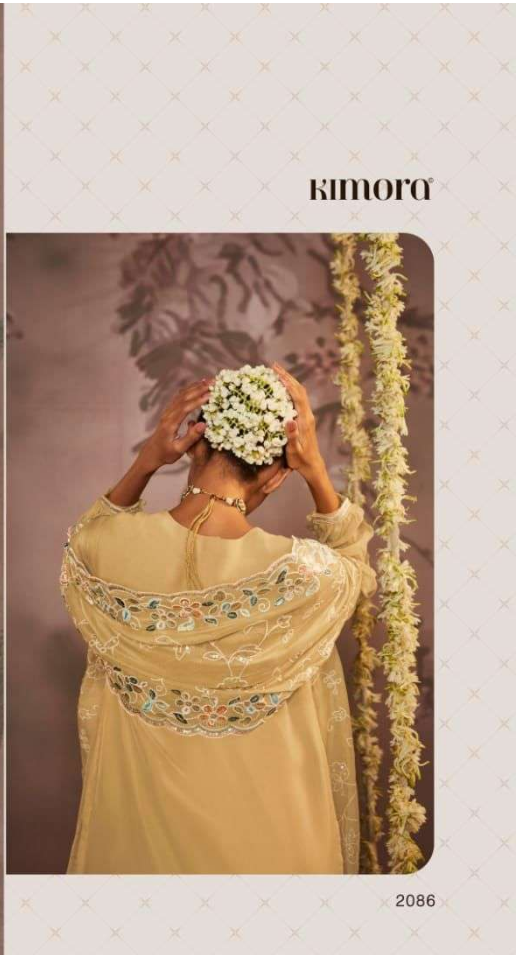

KIMONO

2086