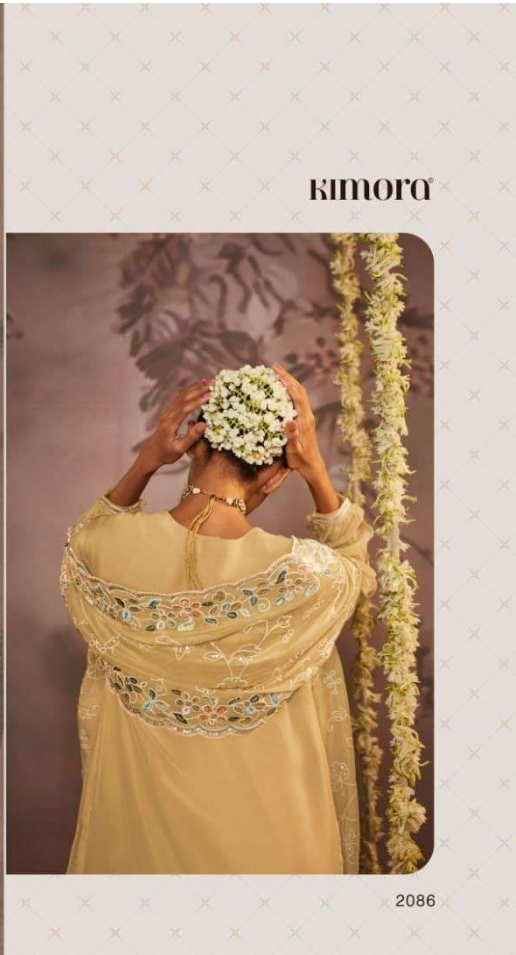

KIMORA[©]

दिलबरा

FESTIVE WEDDING SUIT COLLECTION 2023

KIMORA

2081

KIMORA[©]

दिलबरा

FESTIVE WEDDING SUIT COLLECTION 2023

KIMORA

2083

kimora
2082

KIMORA

2085

KIMORA
2084

RIMORA

2088

दिलबरा

TOP

PURE ORGANZA WITH PLACEMENT
EMBROIDERY (INNER TUSSER SILK)

DUPATTA

PURE ORGANZA WITH MOTI EMBROIDERY JAAL
AND FOUR SIDED EMBROIDERY BORDER

BOTTOM

TUSSER SILK SOLID

KIMORA®