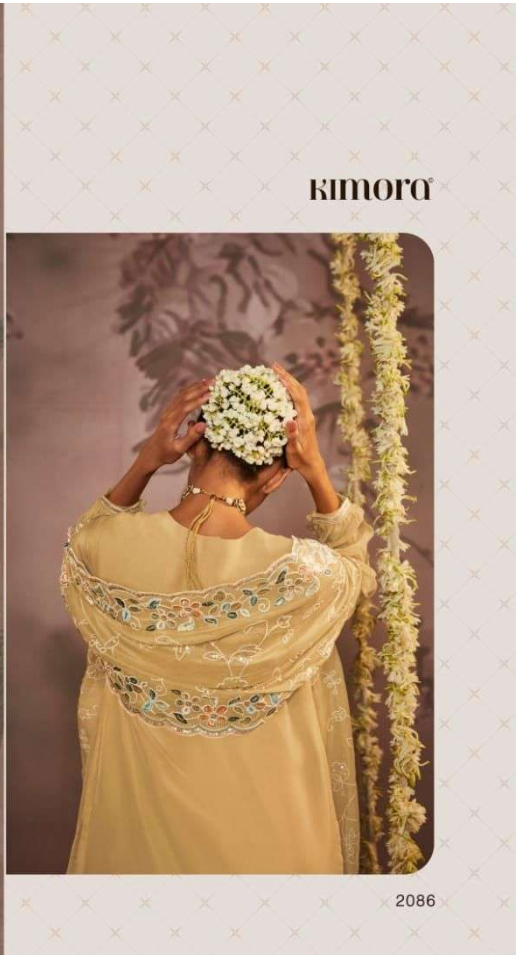

KIMORA[©]

दिलवाला

FESTIVE WEDDING SUIT COLLECTION 2023

KIMORA

2081

KIMORA[©]

दिलबरा

FESTIVE WEDDING SUIT COLLECTION 2023

KIMORA

2083

kimora
2082

KIMORA

2085

KIMONO

2086

KIMORA
2084

RIMORA

2088

दिलबरा

TOP

PURE ORGANZA WITH PLACEMENT
EMBROIDERY (INNER TUSSER SILK)

DUPATTA

PURE ORGANZA WITH MOTI EMBROIDERY JAAL
AND FOUR SIDED EMBROIDERY BORDER

BOTTOM