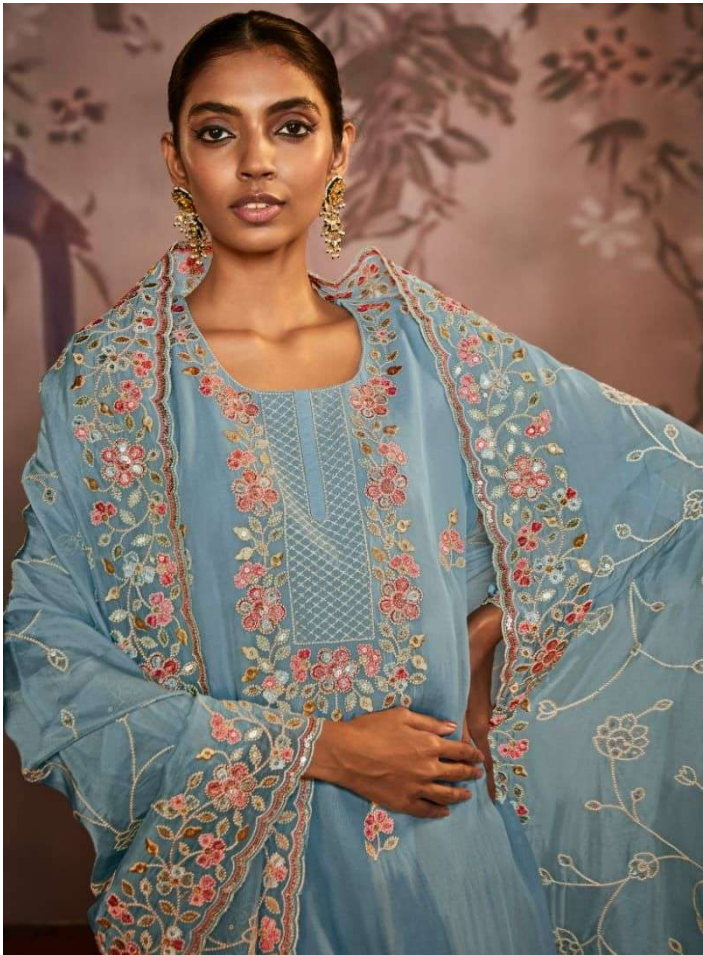

KIMORA

2083

kimora
2082

KIMORA

2085

KIMONO

2086

KIMORA
2084

RIMORA

2088

दिलबरा

TOP

PURE ORGANZA WITH PLACEMENT
EMBROIDERY (INNER TUSSER SILK)

DUPATTA

PURE ORGANZA WITH MOTI EMBROIDERY JAAL
AND FOUR SIDED EMBROIDERY BORDER

BOTTOM