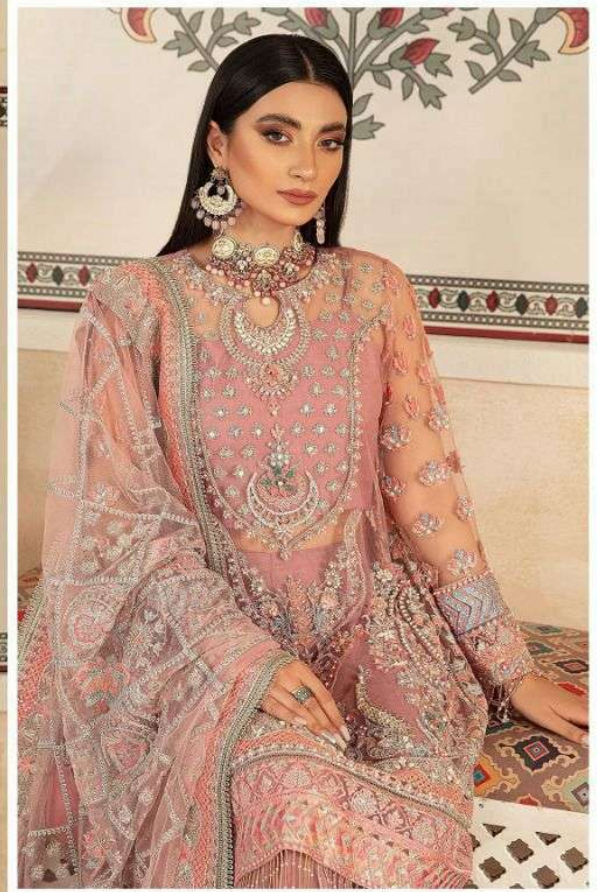

AL KHUSHBU<sup>®</sup>

ALK D.NO.4022

**TOP**

Fox Georgette  
with Embroidery

**BOTTOM-INNER**

Dull santoon

**DUPATTA**

Butterfly net With  
Heavy Embroidery

**AL KHUSHBU**  
ALK D.NO.4022

**TOP**  
Fox Georgette  
with Embroidery

**BOTTOM-INNER**  
Dull santoon

**DUPATTA**  
Butterfly net With  
Embroidery

**AK**  
**AL KHUSHBU**  
SHEER KHUSHBU

AL. KHUSHBU<sup>®</sup>

ALK D.NO.4022

**TOP**

Fox Georgette  
with Embroidery

**BOTTOM-INNER**

Dull santoon

**DUPATTA**

Butterfly net With  
Heavy Embroidery

AK  
AL KHUSHBU  
Exclusive Fancy Dress Materials