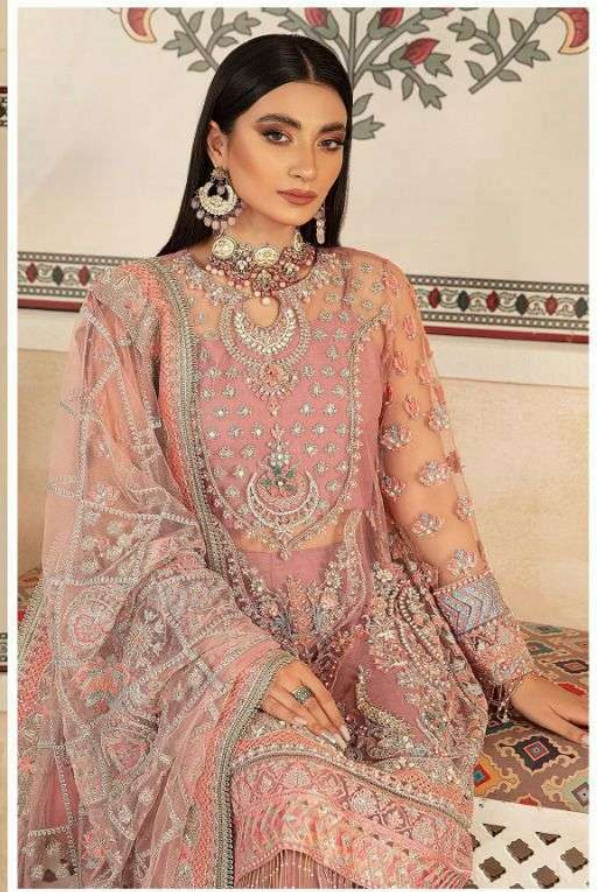

AL KHUSHBU®

ALK D.NO.4022

TOP

Fox Georgette
with Embroidery

BOTTOM-INNER

Dull santoon

DUPATTA

Butterfly net With
Heavy Embroidery

AL KHUSHBU
ALK D.NO.4022

TOP
Fox Georgette
with Embroidery

BOTTOM-INNER
Dull santoon

DUPATTA
Butterfly net With
Embroidery

AK
AL KHUSHBU
SHEER KHUSHBU

AL KHUSHBU®

ALK D.NO.4022

TOP

Fox Georgette
with Embroidery

BOTTOM-INNER

Dull santoon

DUPATTA

Butterfly net With
Heavy Embroidery

AK
AL KHUSHBU
Exclusive Fancy Dress Materials

w
B
But