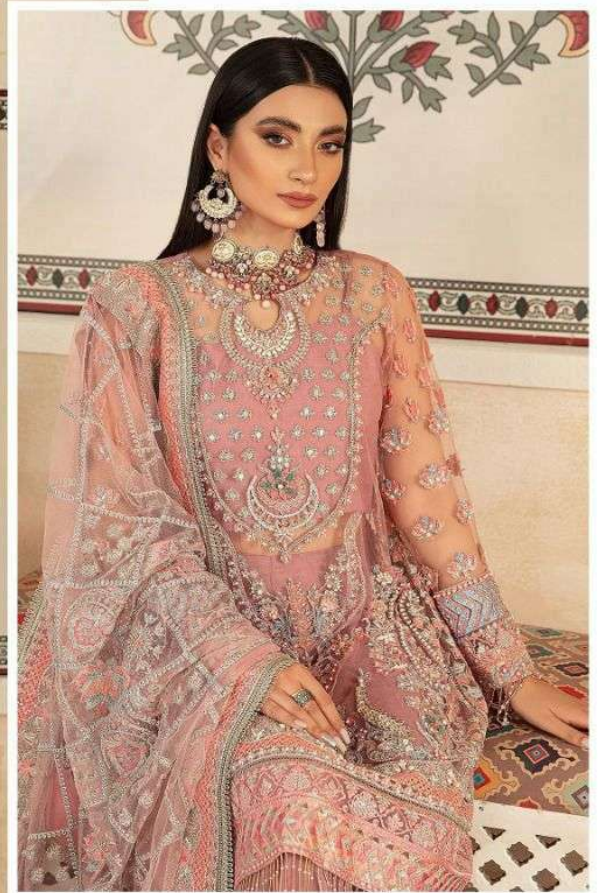

AL KHUSHBU[®]

ALK D.NO.4022

TOP

Fox Georgette
with Embroidery

BOTTOM-INNER

Dull santoon

DUPATTA

Butterfly net With
Heavy Embroidery

AL KHUSHBU

AL KHUSHBU
ALK D.NO.4022

TOP
Fox Georgette
with Embroidery

BOTTOM-INNER
Dull santoon

DUPATTA
Butterfly net With
Embroidery

AL KHUSHBU®

ALK D.NO.4022

TOP

Fox Georgette
with Embroidery

BOTTOM-INNER

Dull santoon

DUPATTA

Butterfly net With
Heavy Embroidery

AK
AL KHUSHBU
Exclusive Fancy Dress Materials

w
B
But