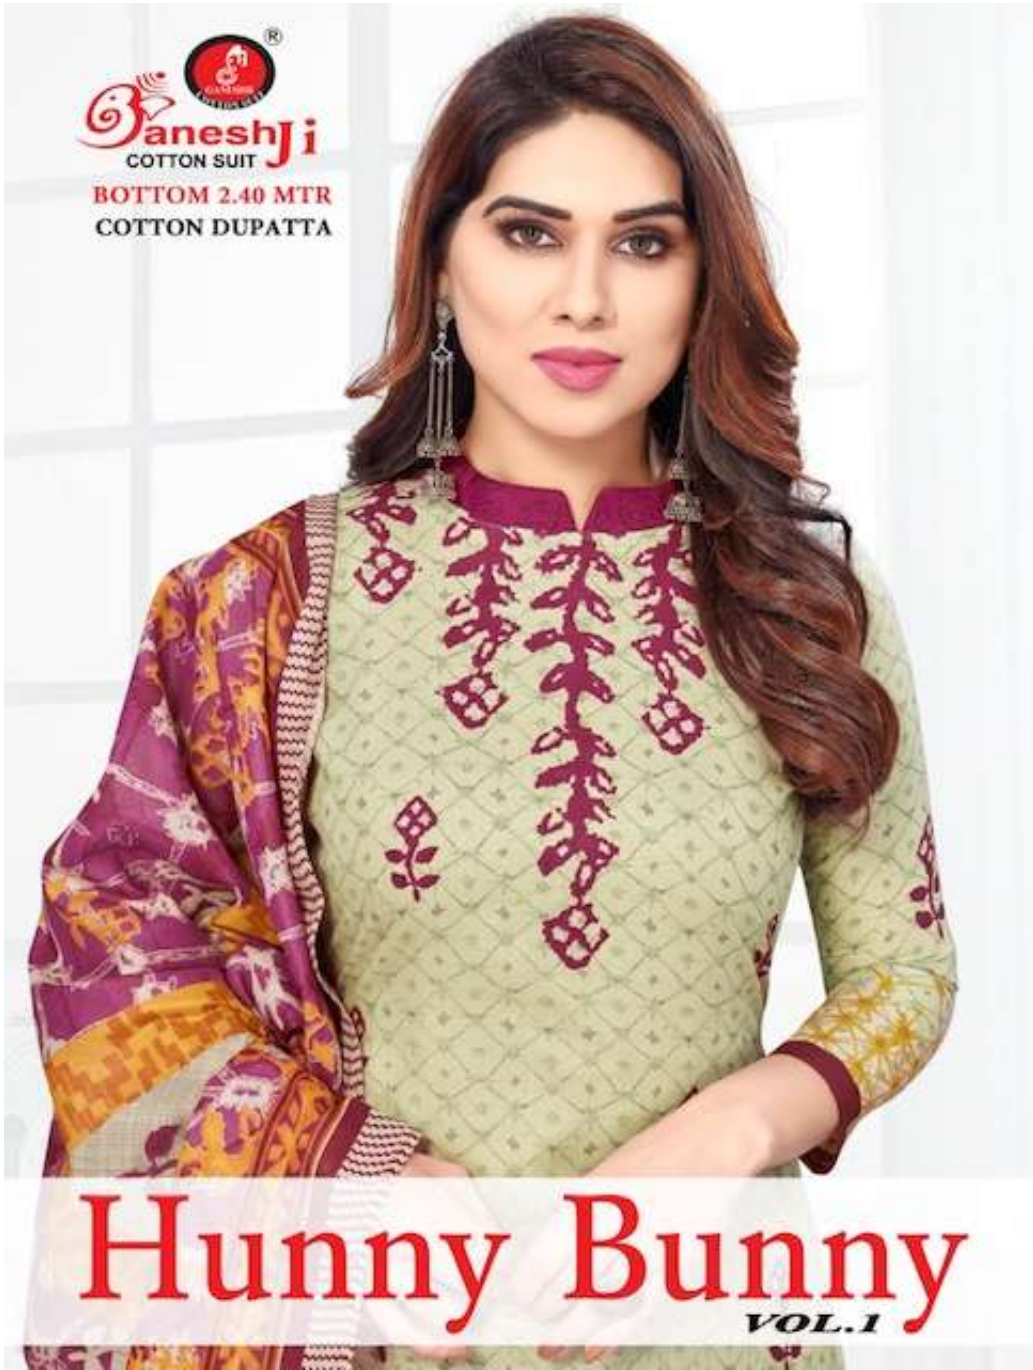

Baneshji
COTTON SUIT

BOTTOM 2.40 MTR
COTTON DUPATTA

Hunny Bunny
VOL.1

Baneshji
COTTON SUIT

BOTTOM 2.40 MTR
COTTON DUPATTA

Hunny Bunny
VOL.1

BOTTOM 2.40 MTR
COTTON DUPATTA
D.No.1005

Ganeshji
COTTON SUIT
Hunny Bunny