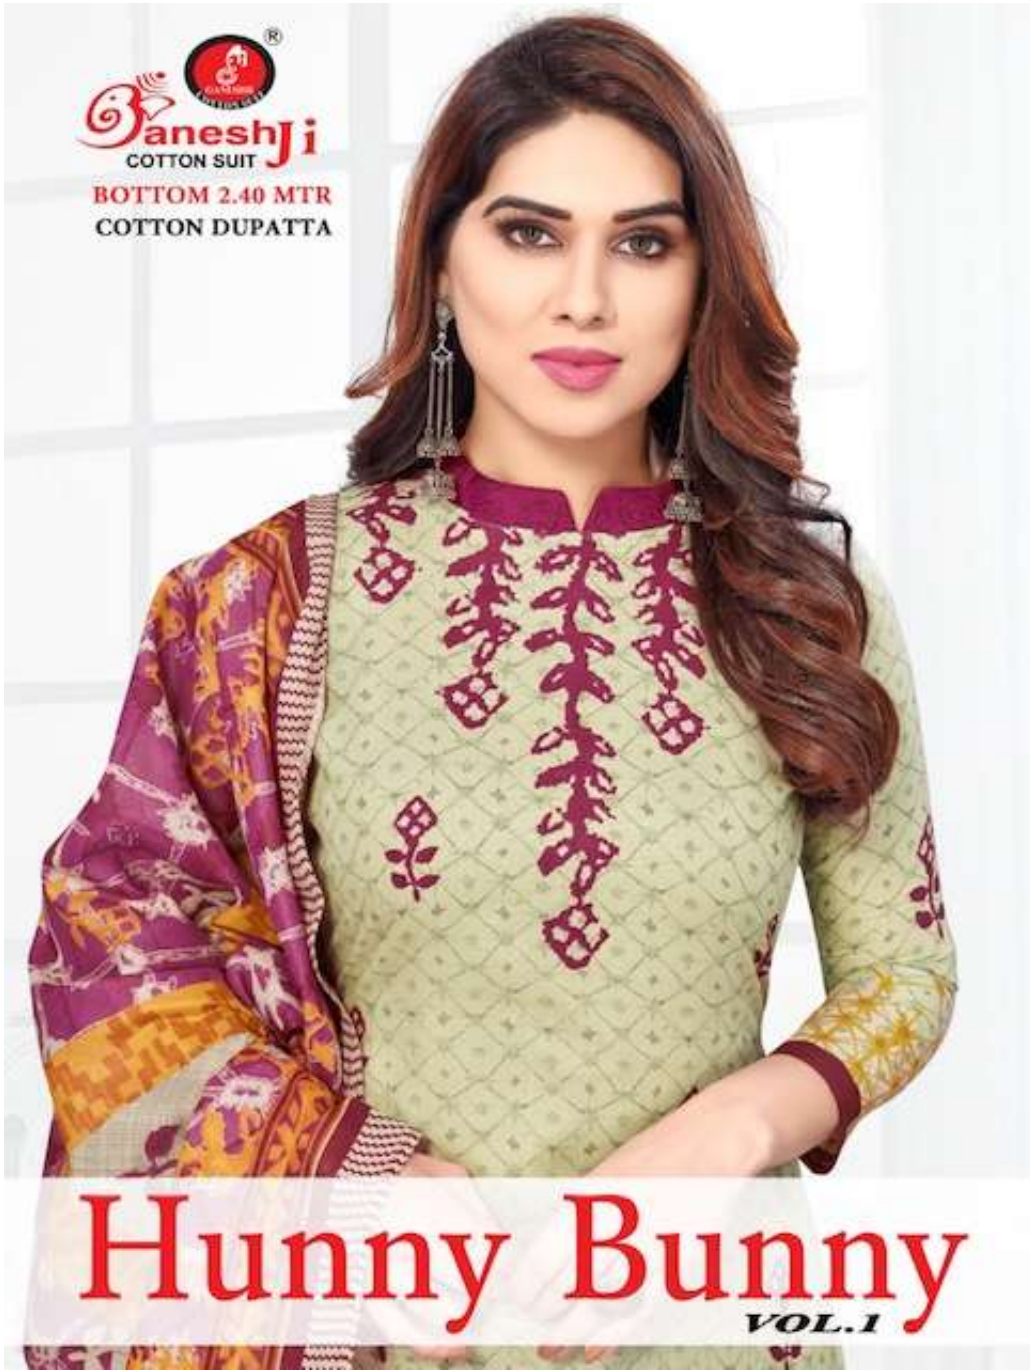

Baneshji
COTTON SUIT

BOTTOM 2.40 MTR
COTTON DUPATTA

Hunny Bunny
VOL.1

Baneshji
COTTON SUIT

BOTTOM 2.40 MTR
COTTON DUPATTA

Hunny Bunny
VOL.1

BOTTOM 2.40 MTR
COTTON DUPATTA
D.No.1005

Ganeshji
COTTON SUIT
Hunny Bunny