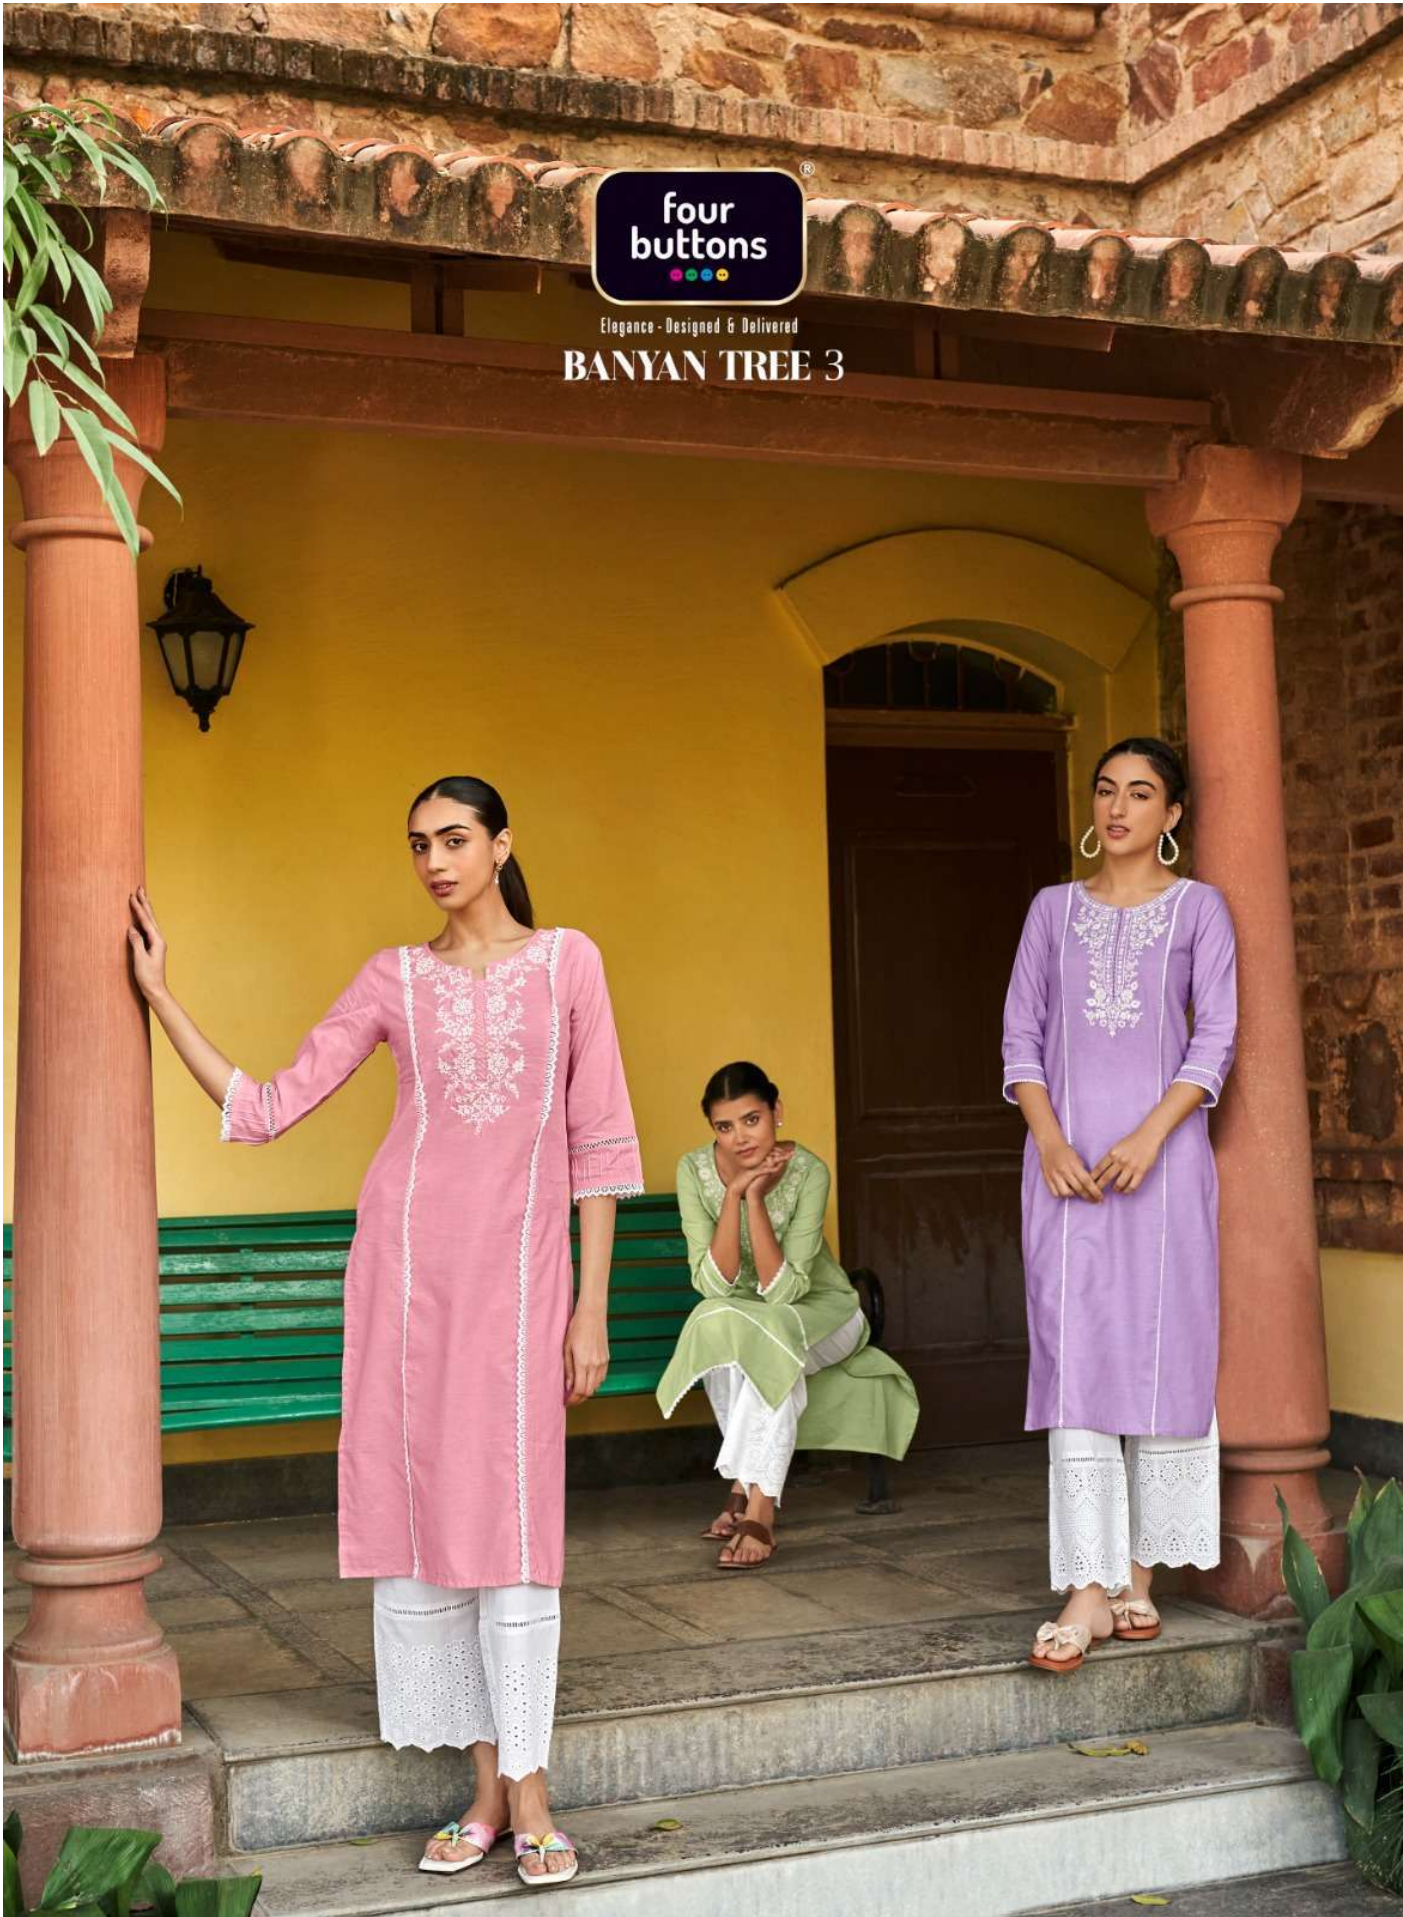

Elegance - Designed & Delivered

BANYAN TREE 3