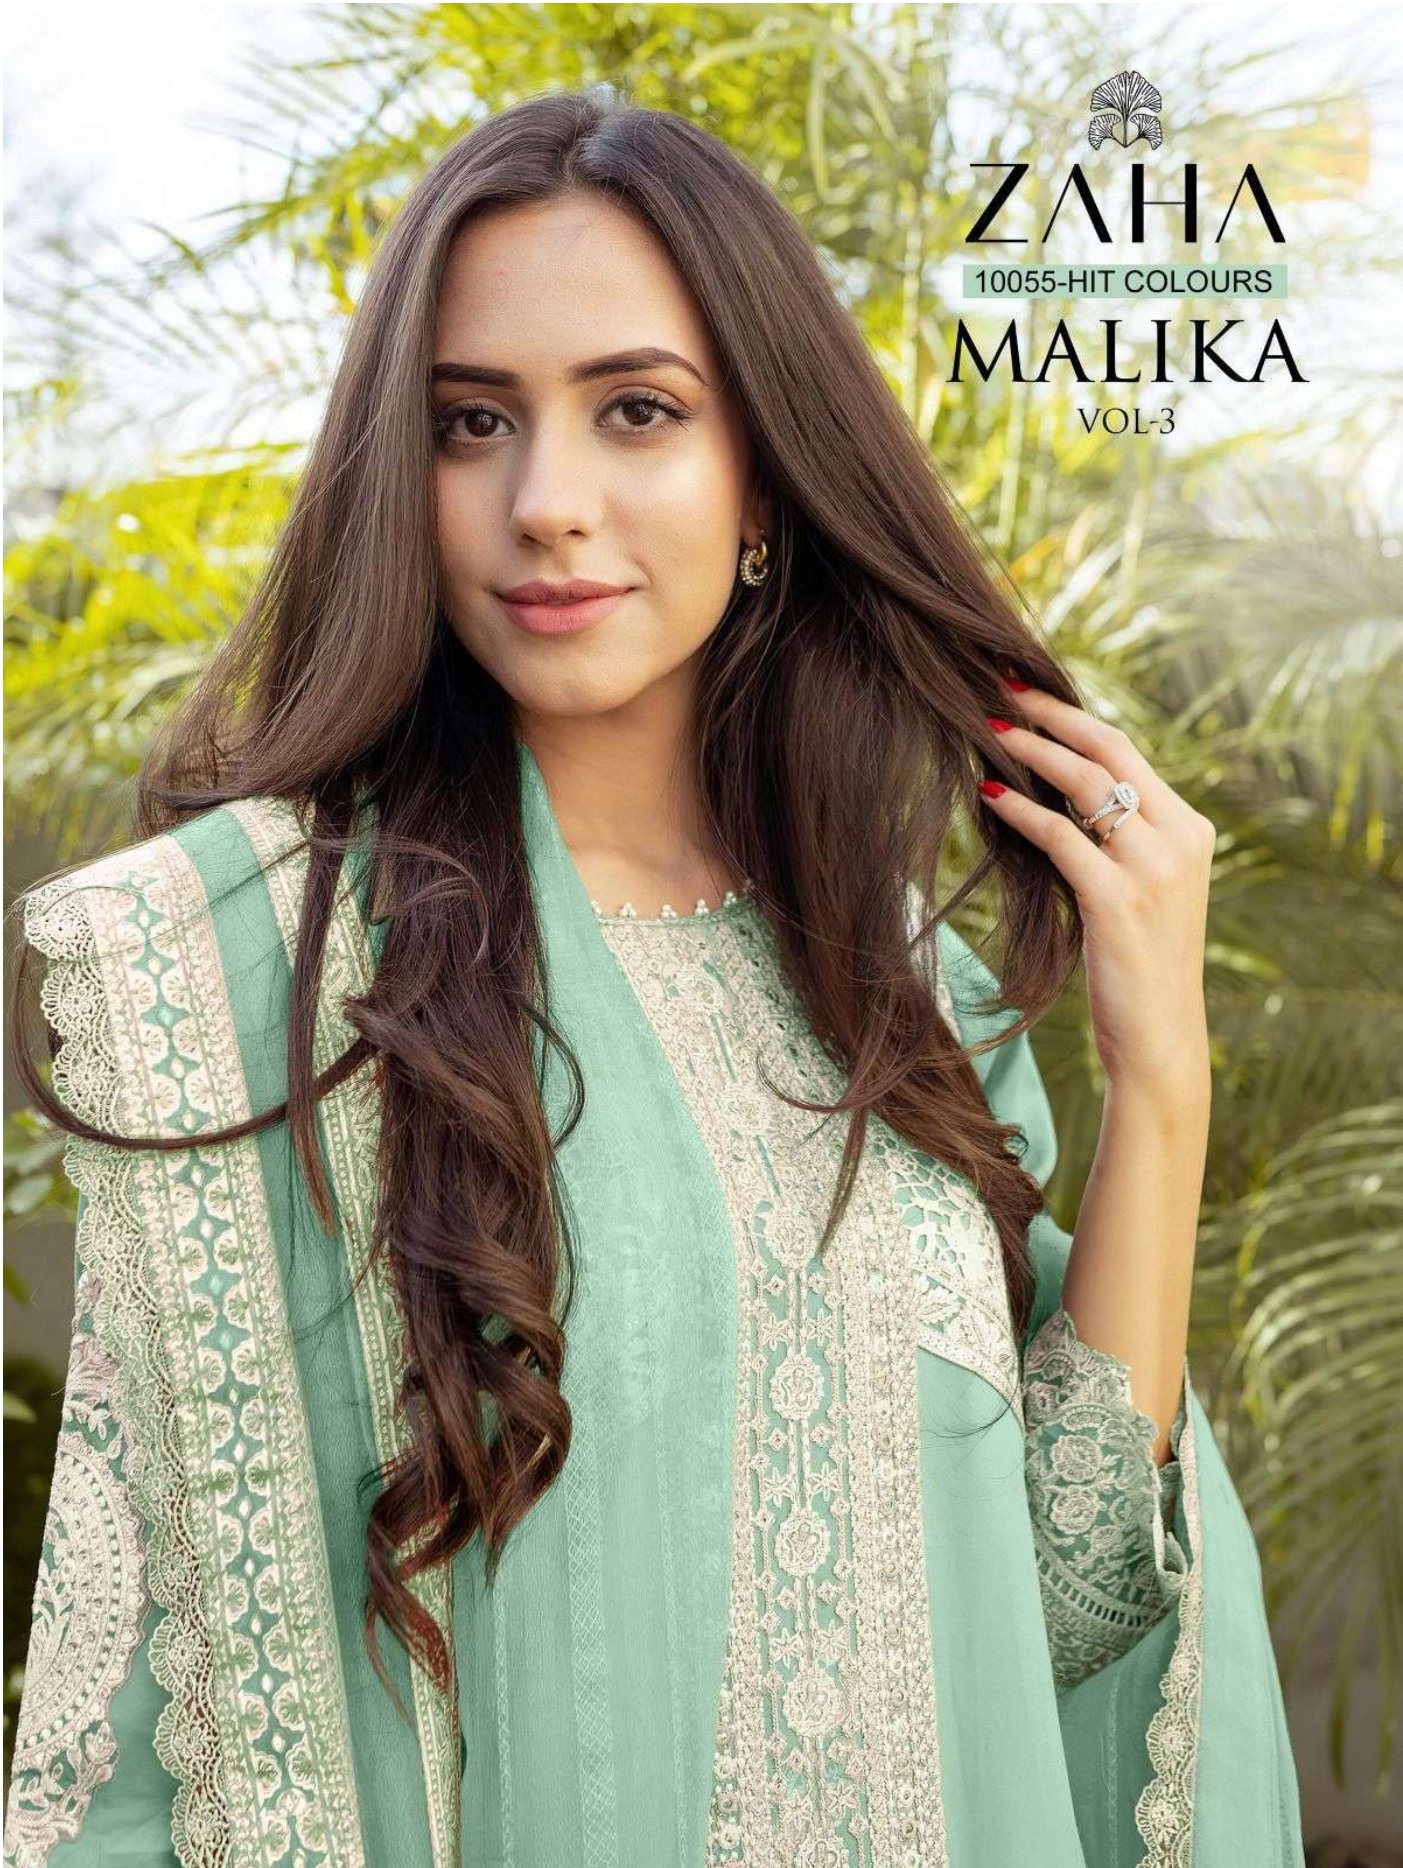

ZAHA

10055-HIT COLOURS

MALIKA

VOL-3

ZAHA

10055-HIT COLOURS

MALIKA

VOL-3

10055-H

10055-G

10055-F

MALIKA

VOL-3

10055-HIT COLOURS

ZAHA

TOP Faux Georgette with Embroidery

BOTTOM-INNER Dull santoon

DUPATTA Nazmin with Embroidery

10055-E

10055-F

10055-G

10055-H

10055-E