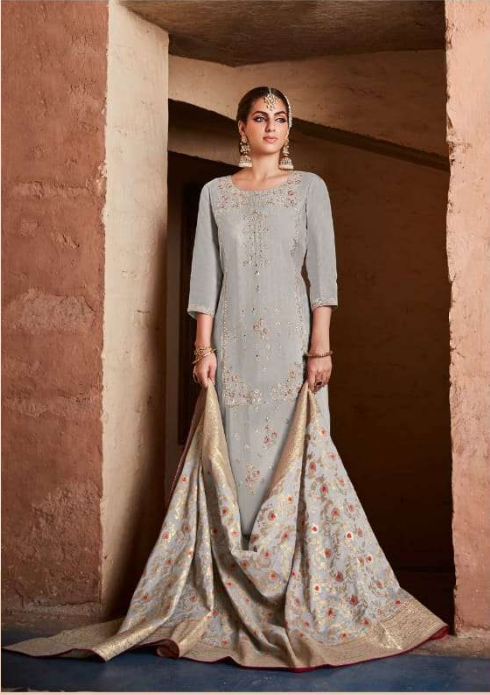

TZU
"The Zest in You..."
"A BRAND BY LCTM"

Shrish
1003