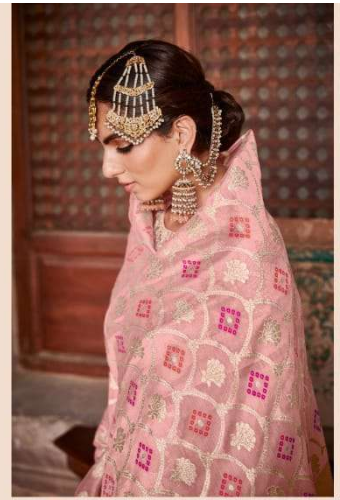

TZU
"The Zest in You..."
"A BRAND BY LCTW"

Schriish
1002