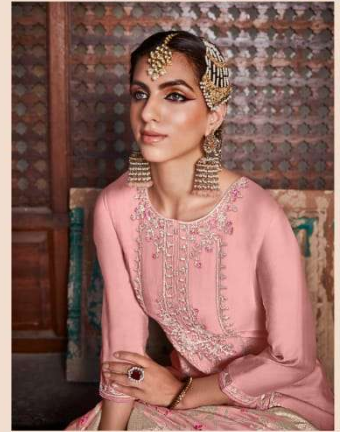

TZU
"The Zest in You..."
"A BRAND BY LCTW"

Schriish
1002