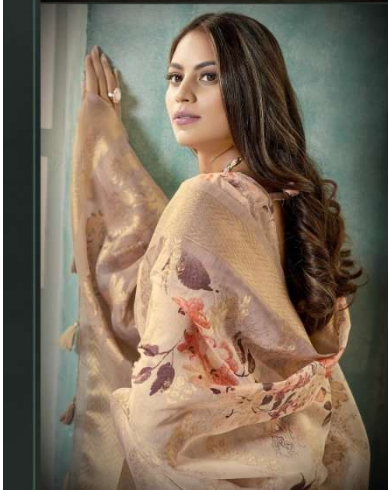

Beautiful Couture

THE ESSENCE OF GREAT FASHION.

D.NO.2201