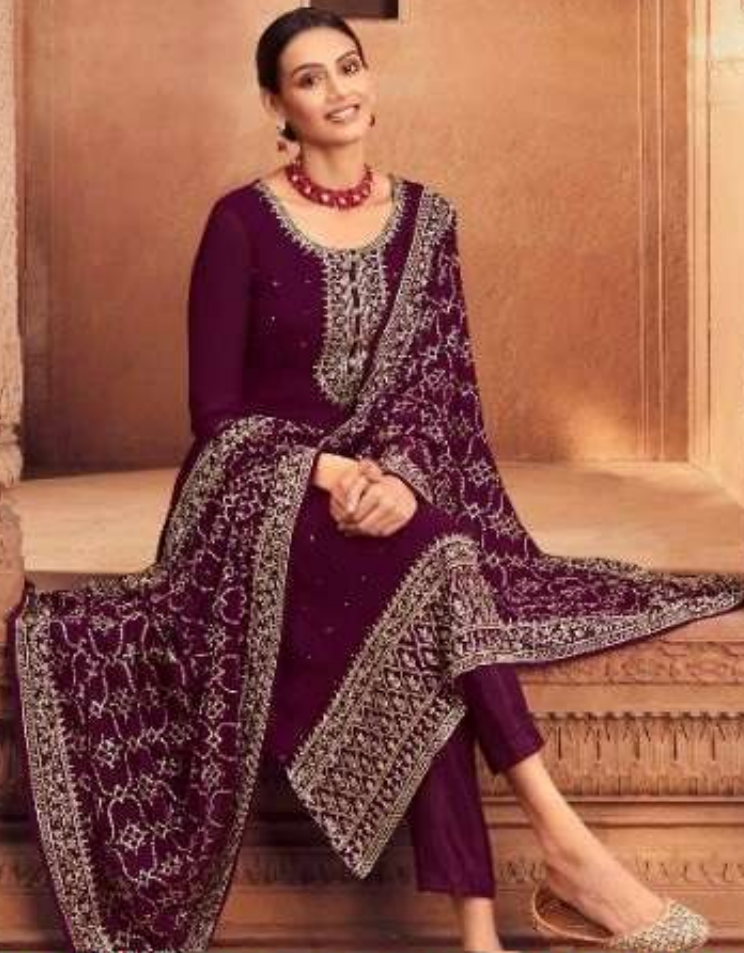

Nitya[®]
VOL - 185

TOP : GEORGETTE WITH EMBROIDARY
DUPATTA : GEORGETTE WITH 4 SIDE LACE
BOTTOM : SANTOON
RATE : 1980.00

Nitya[®]
VOL - 185

Nitya

Nitya
83001

Nitya
85001

Nitya
85002

Nitza
85002