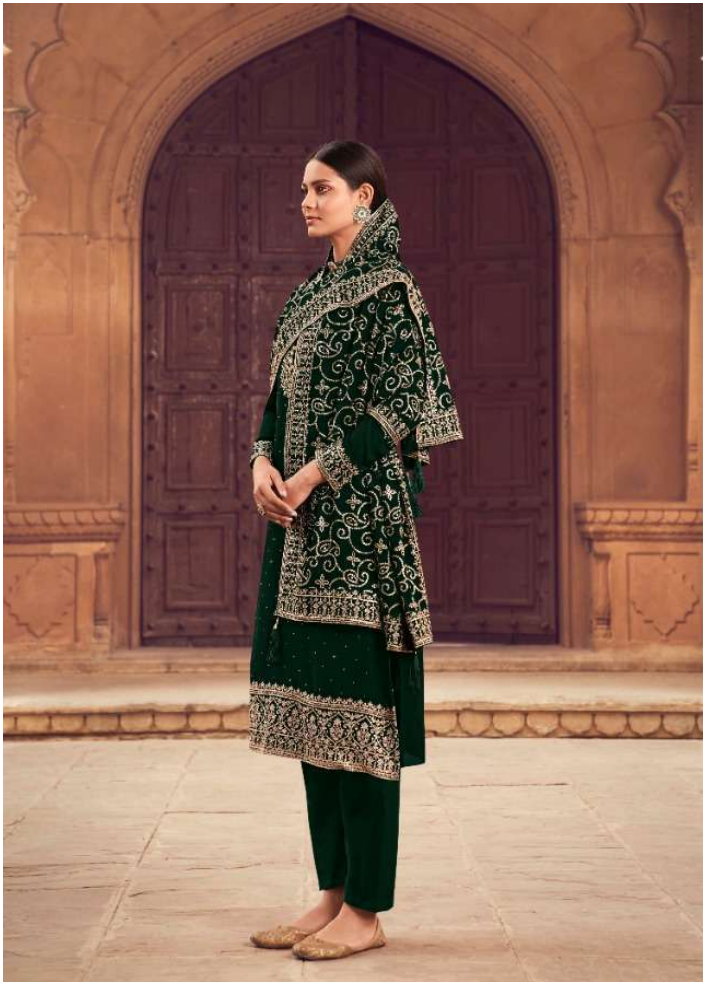

Nitya[®]
VOL - 185

TOP : GEORGETTE WITH EMBROIDARY
DUPATTA : GEORGETTE WITH 4 SIDE LACE
BOTTOM : SANTOON
RATE : 1980.00

Nitya[®]
VOL - 185

Nitya

Nitya
83001

Nitya
85001

Nitya
85002

Nitza
85002