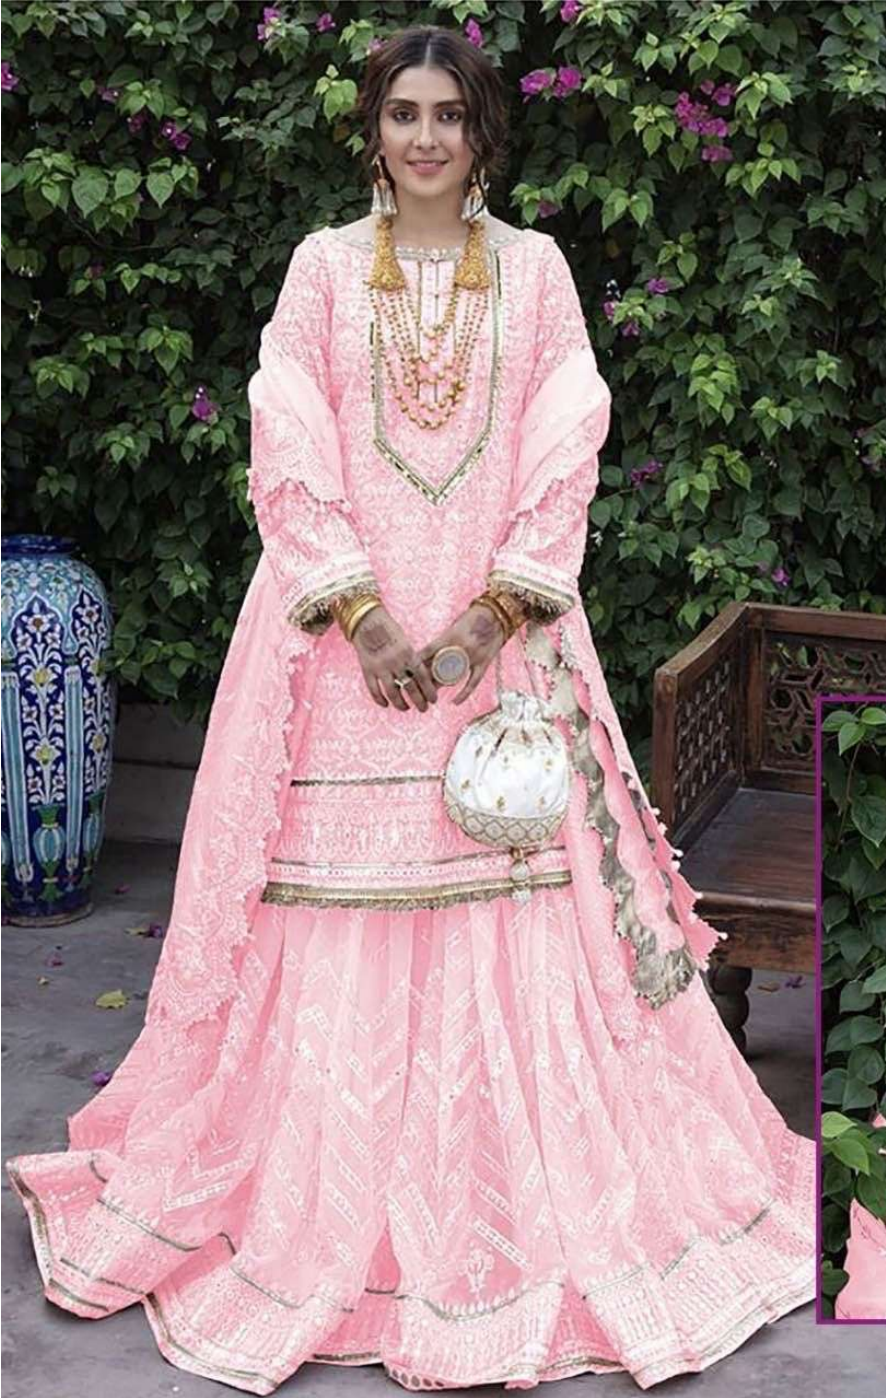

### **FEBRIC DETAILS**

**TOP :-** Foux Gorgette hevy Embroidered with stone wrok.

**INNER/BOTTAM :-** Heavy Santoon.

**BOTTOM :-** Butterfly net Embroidered with Moti Work.

**DUPATTA :-** Butterfly net Embroidered with Moti Work.