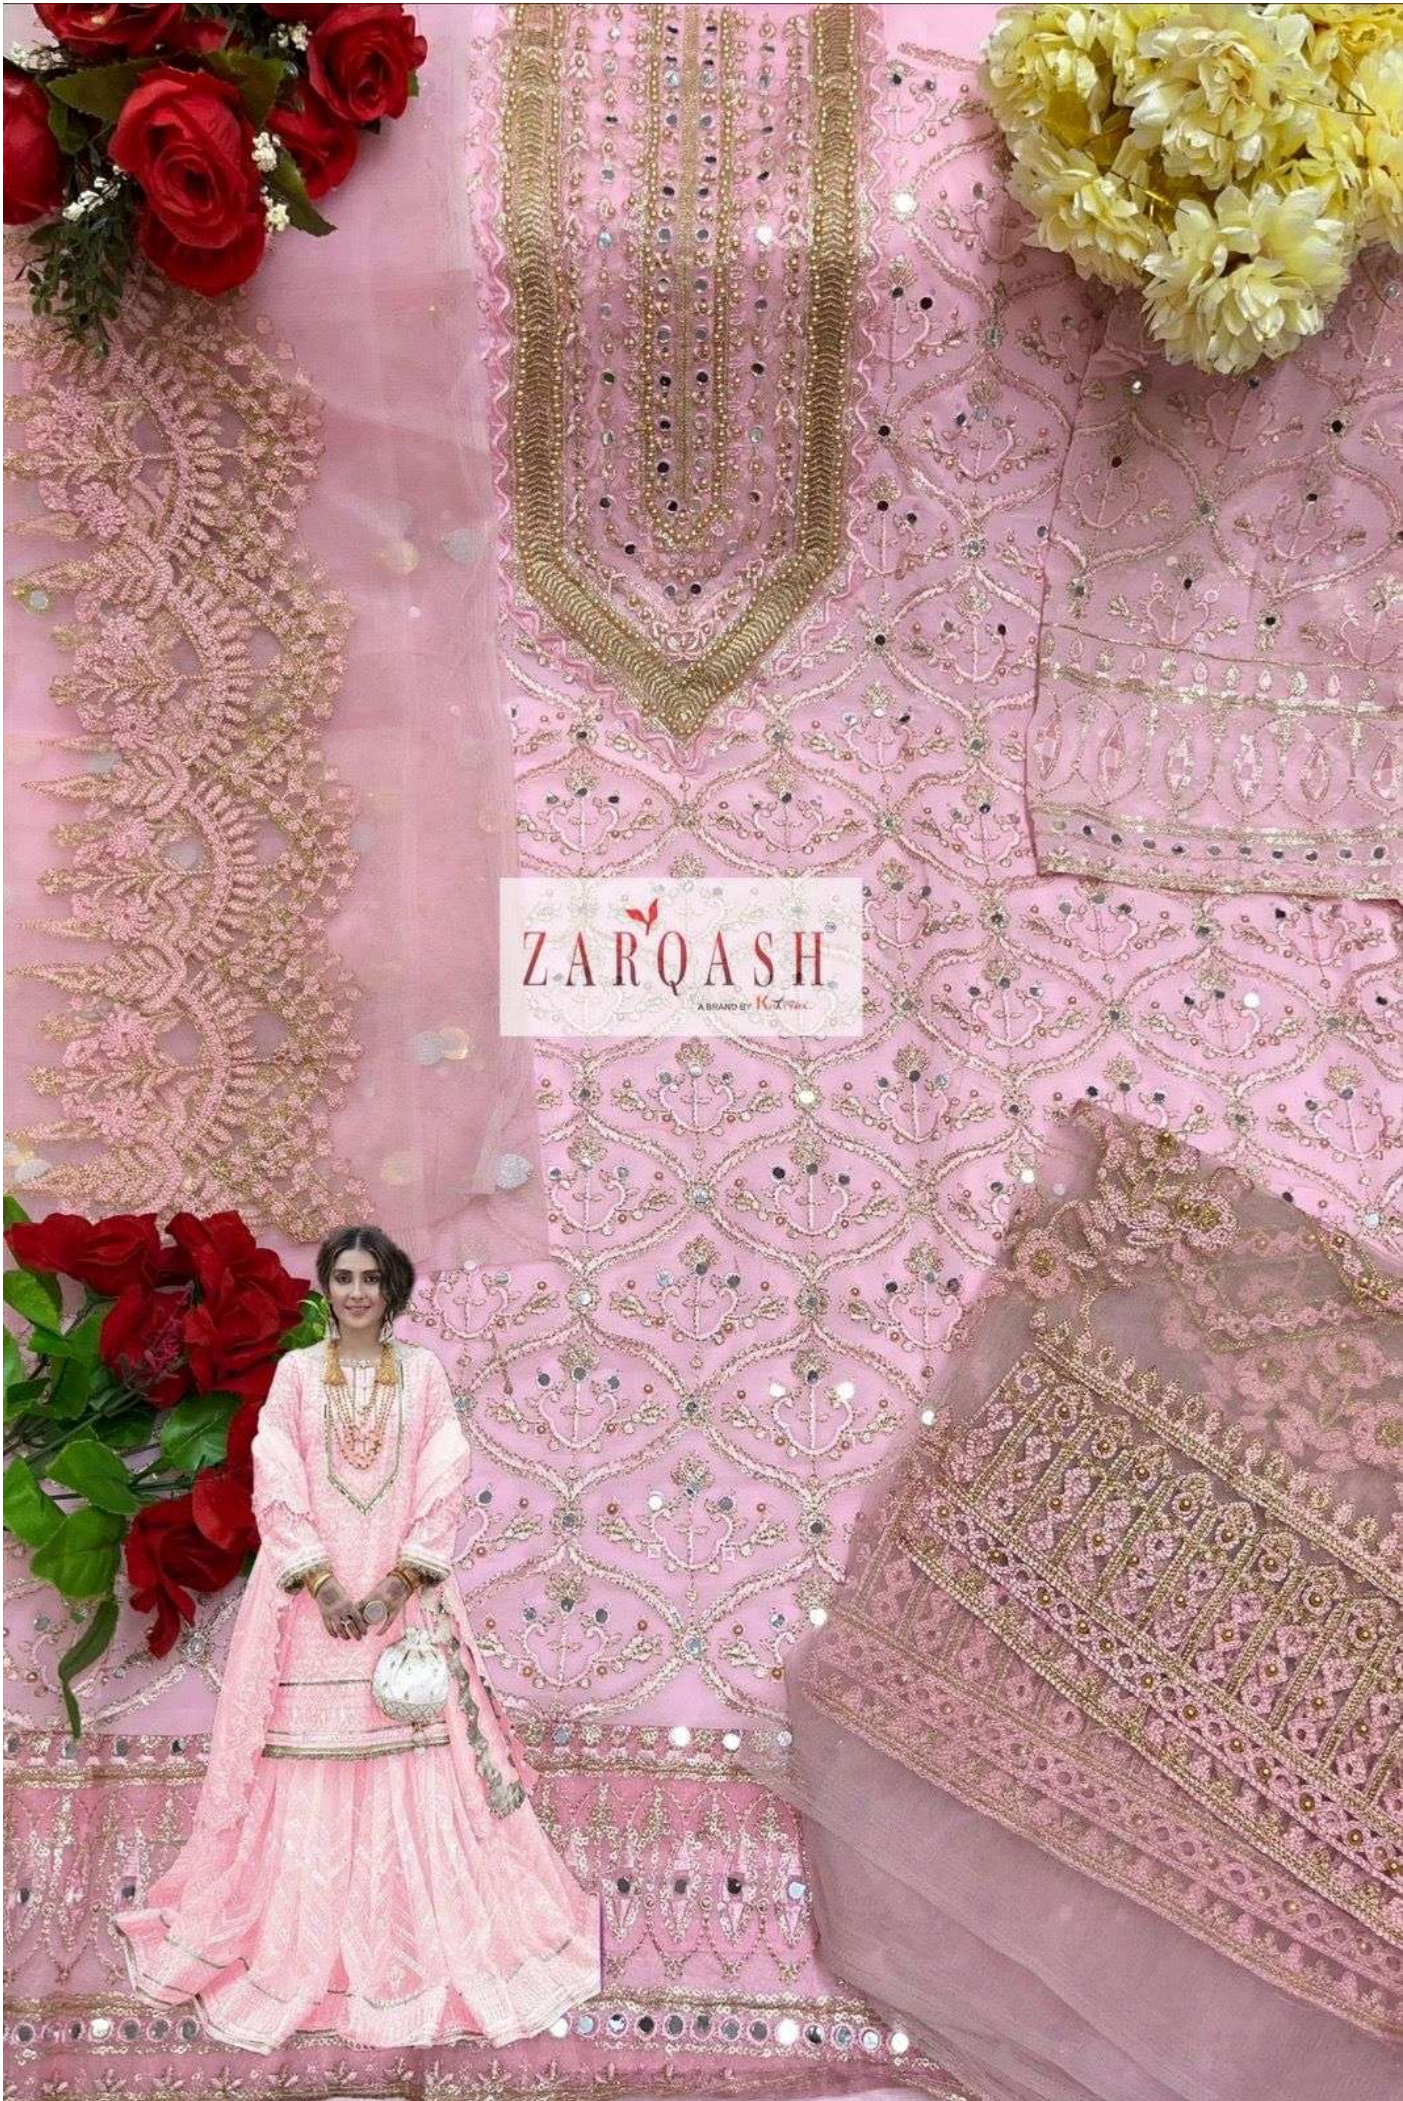

### **FEBRIC DETAILS**

**TOP :-** Foux Gorgette hevy Embroidered with stone wrok.

**INNER/BOTTAM :-** Heavy Santoon.

**BOTTOM :-** Butterfly net Embroidered with Moti Work.

**DUPATTA :-** Butterfly net Embroidered with Moti Work.

**D.no- 2119-A**

ZARQASH  
A BRAND BY KUTUK

**ZARQASH**<sup>®</sup>  
A BRAND BY KHAYYUK

**FEBRIC DETAILS**

**TOP :-** Foux Gorgette hevay Embroidered with stone wrok.

**INNER/BOTTAM :-** Heavy Santoon.

**BOTTOM :-** Butterfly net Embroidered with Moti Work.