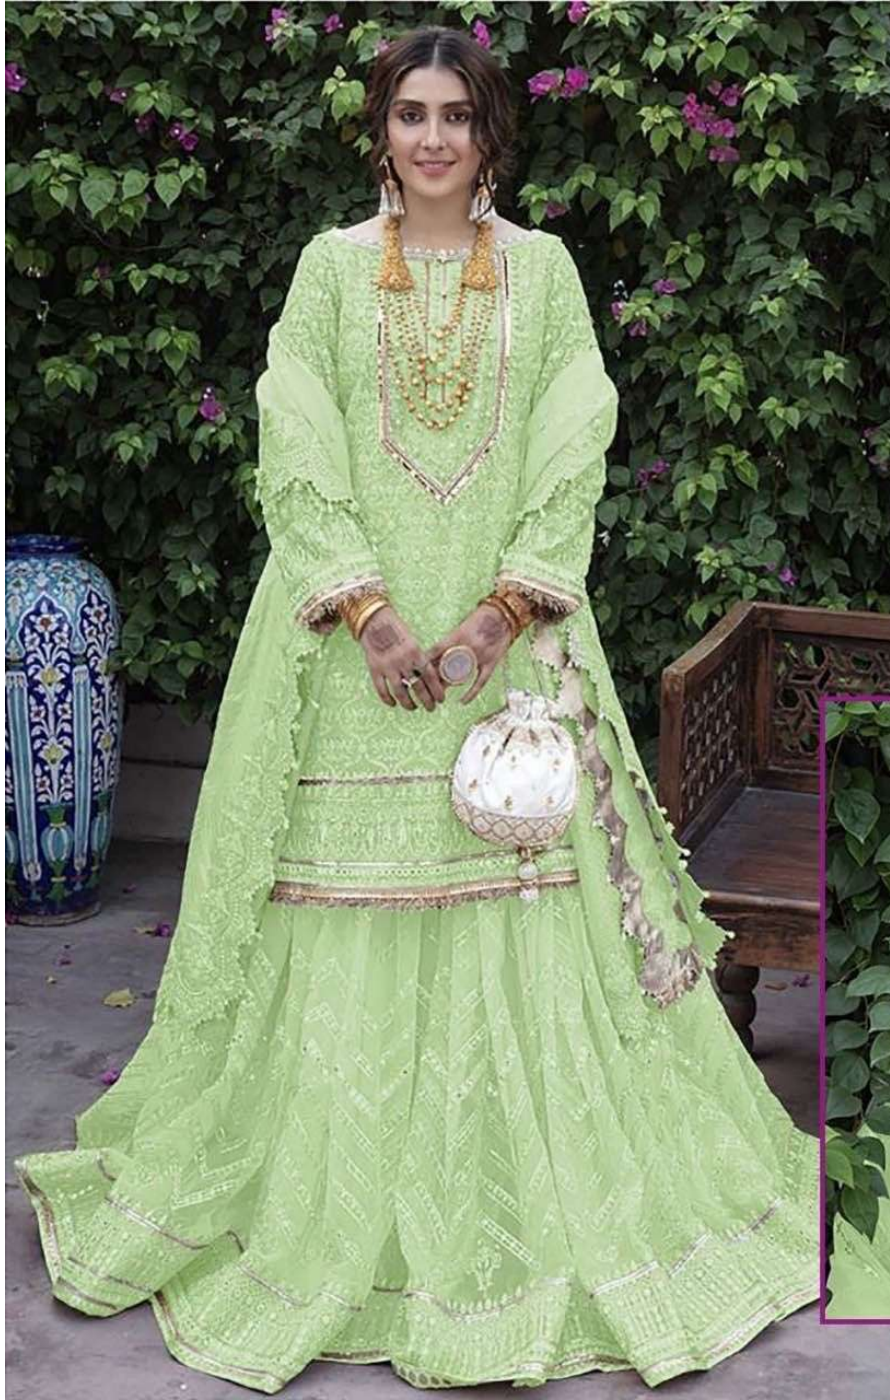

ZARQASH®
A BRAND BY KHAYYUK

FEBRIC DETAILS

TOP :- Foux Gorgette hevay Embroidered with stone wrok.

INNER/BOTTAM :- Heavy Santoon.

BOTTOM :- Butterfly net Embroidered with Moti Work.

DUPATTA :- Butterfly net Embroidered with Moti Work.

D.no- 2119-B