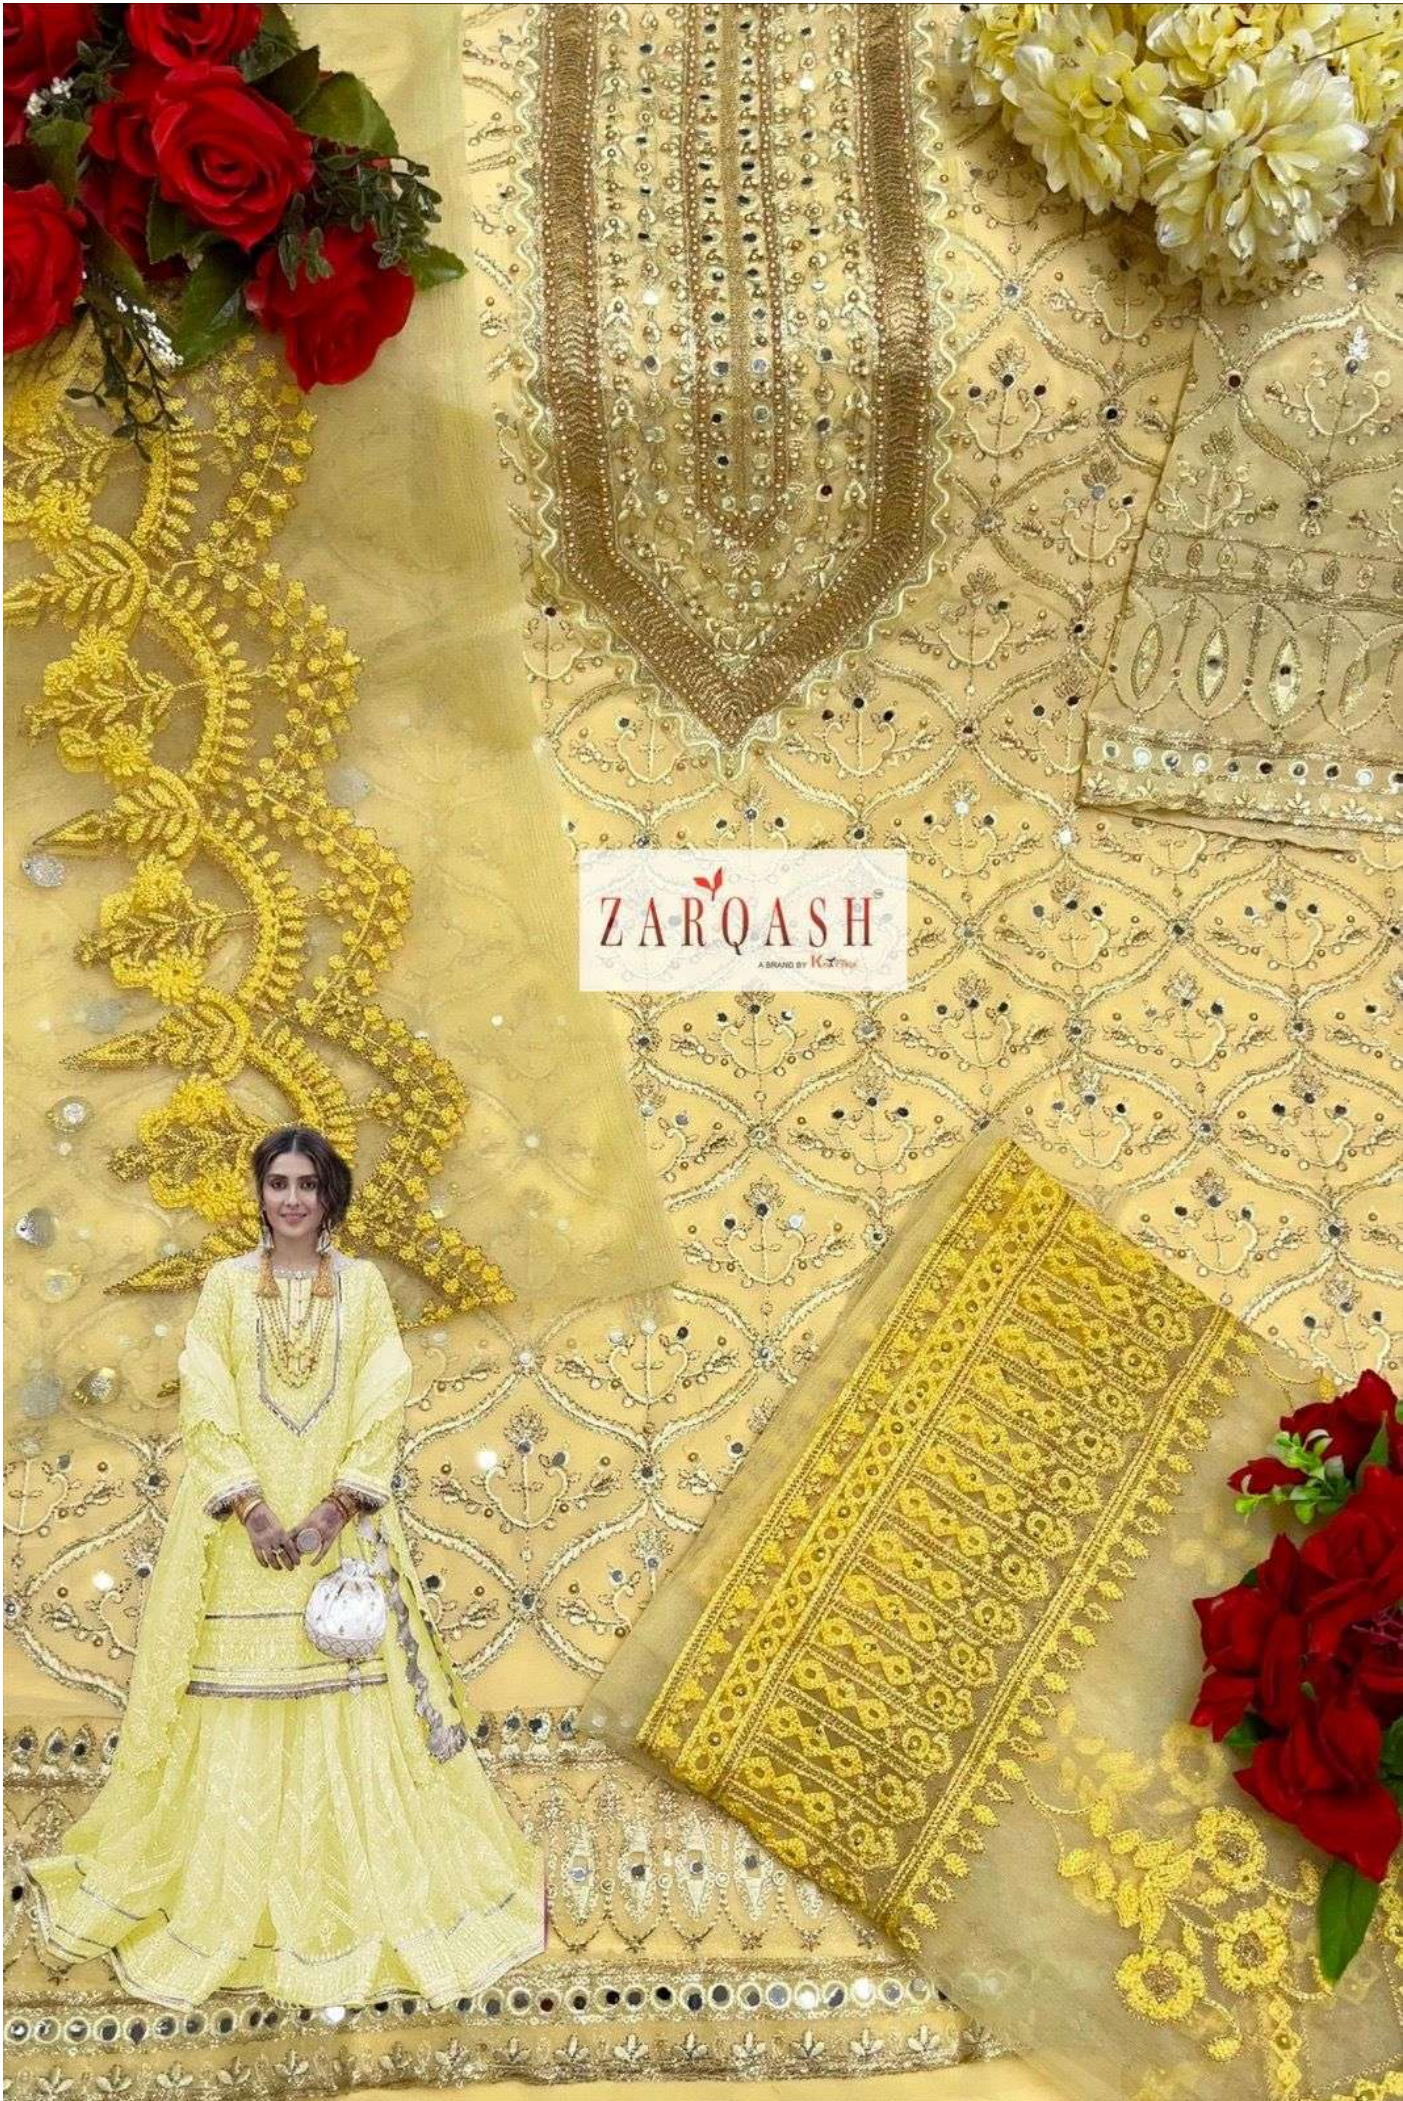

ZARQASH
A BRAND BY K&F