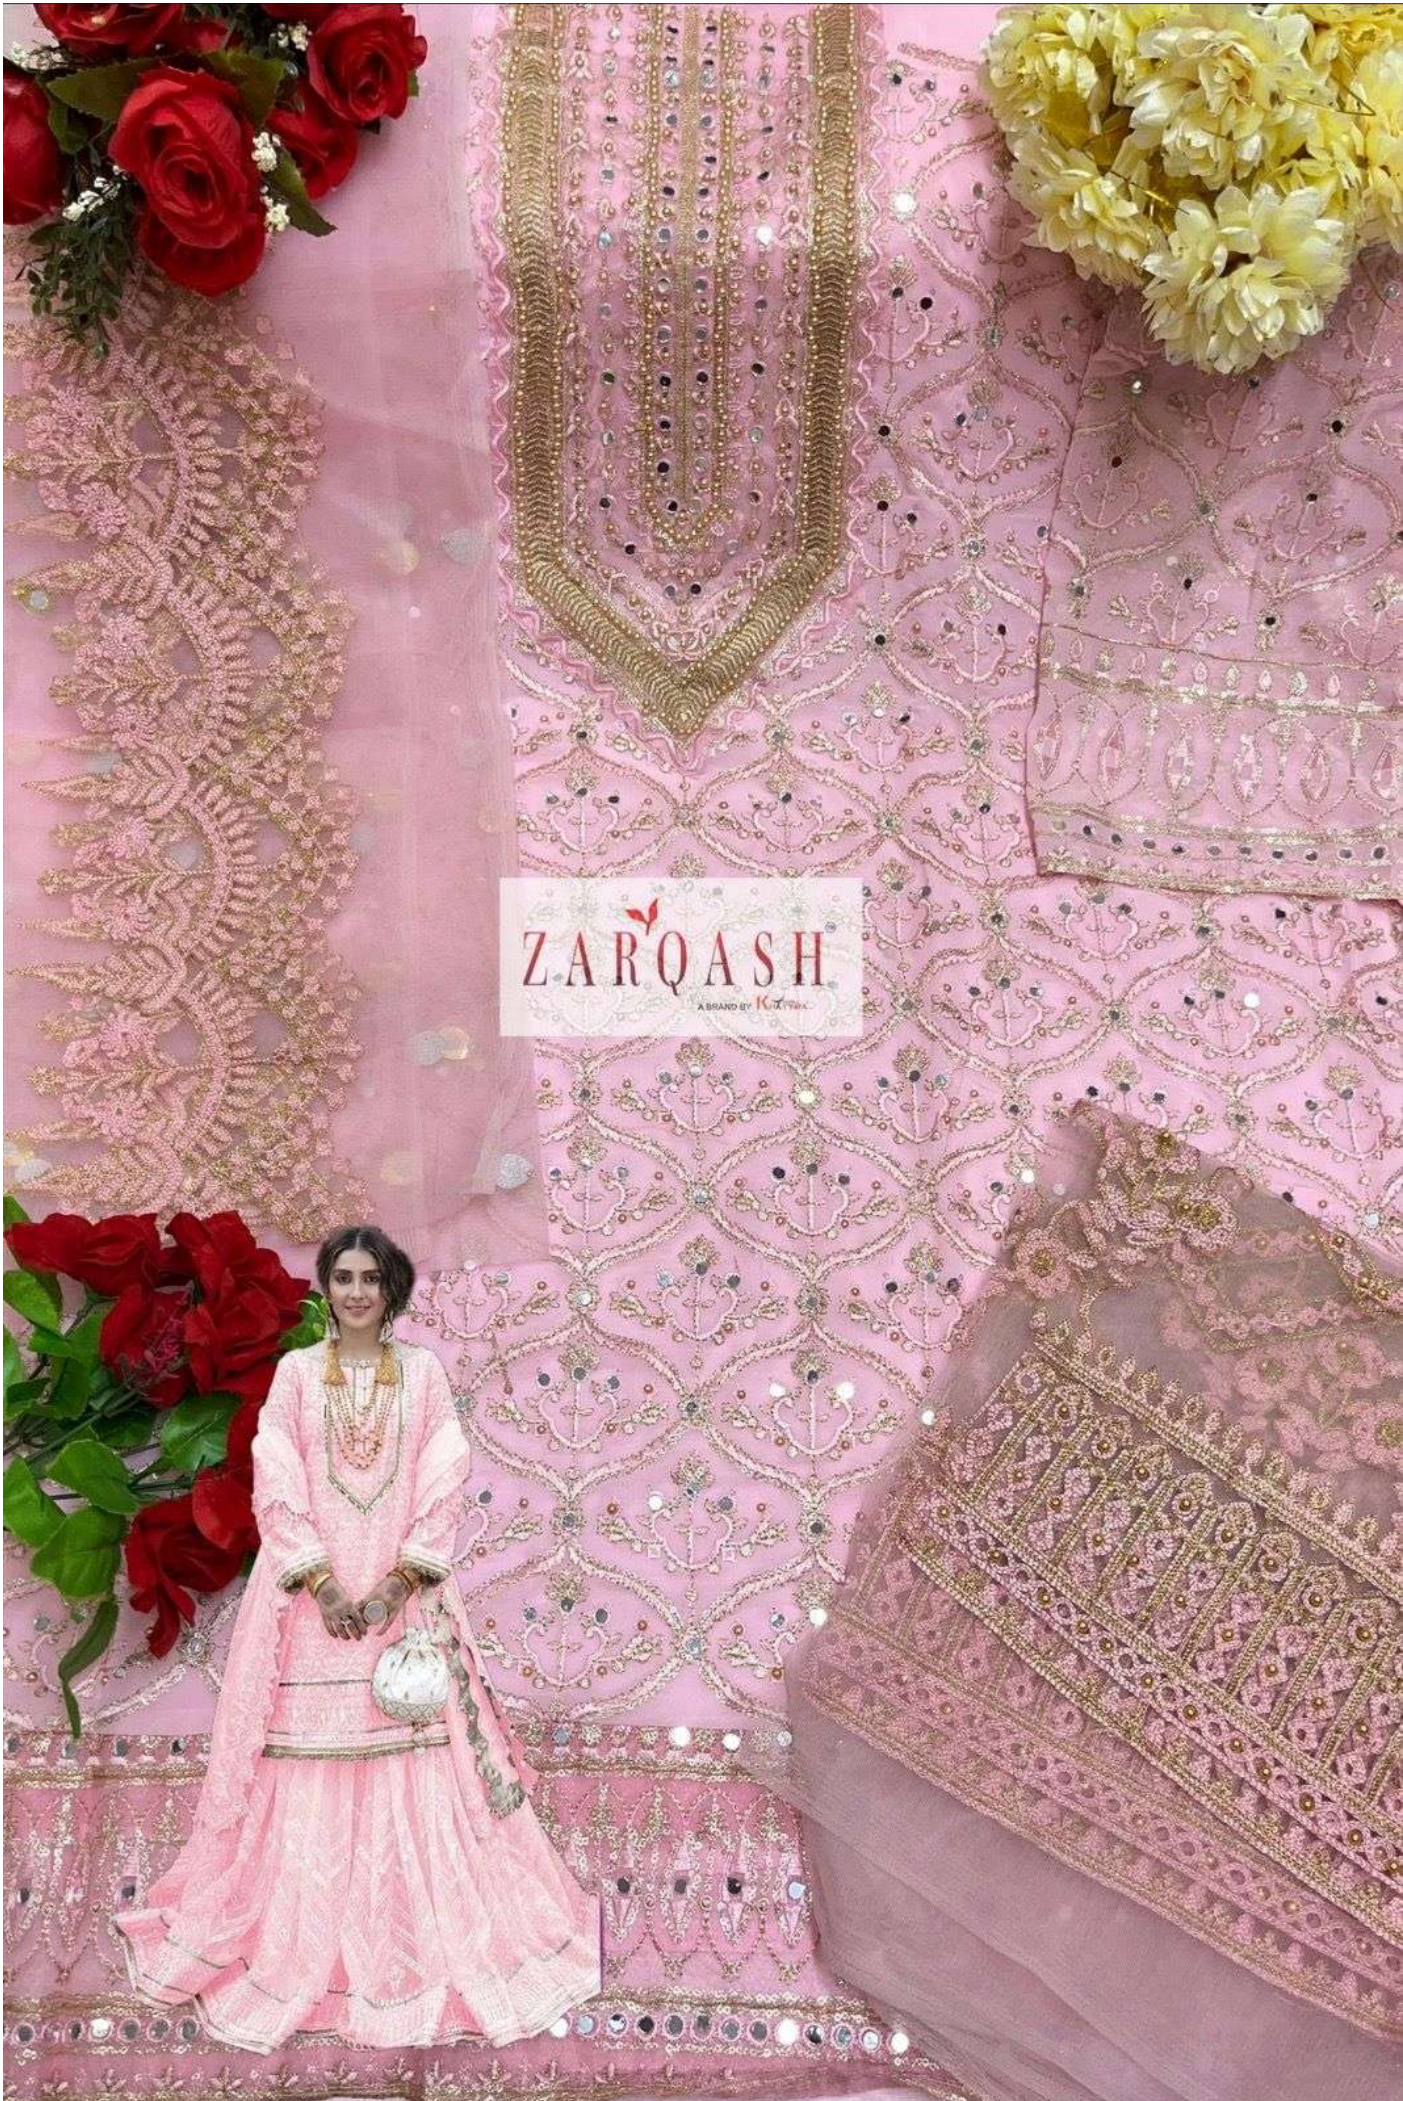

ZARQASH
A BRAND BY KUTUK