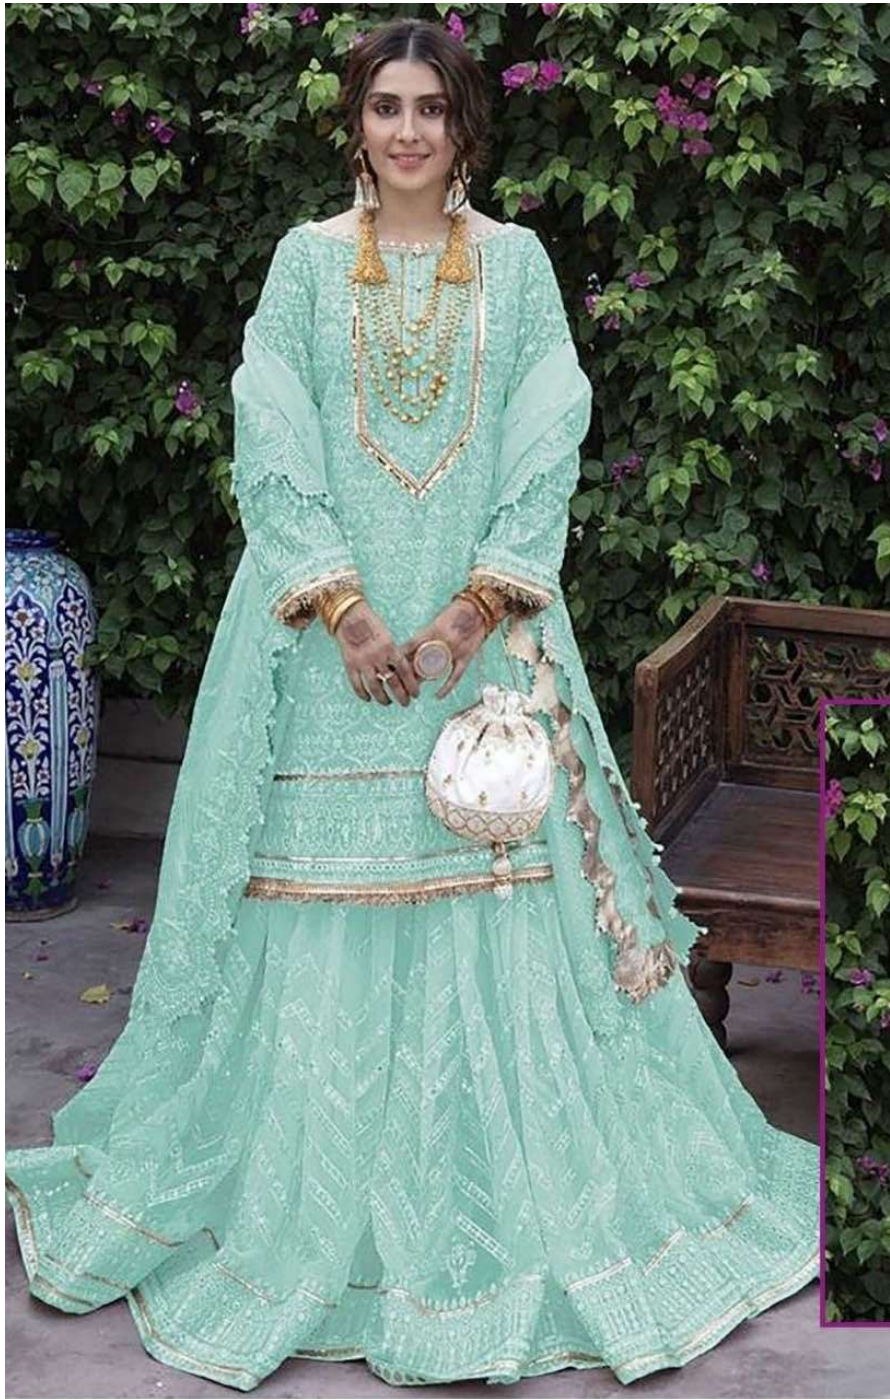

**ZARQASH**<sup>®</sup>  
A BRAND BY KHAYYUK

**FEBRIC DETAILS**

**TOP :-** Foux Gorgette hevy Embroidered with stone wrok.

**INNER/BOTTAM :-** Heavy Santoon.

**BOTTOM :-** Butterfly net Embroidered with Moti Work.

**DUPATTA :-** Butterfly net Embroidered with Moti Work.

**D.no- 2119-E**

ZARQASH<sup>®</sup>  
A BRAND BY KUTTYE

**ZARQASH**<sup>®</sup>  
A BRAND BY KHAYYUK

**FEBRIC DETAILS**

**TOP :-** Foux Gorgette hevy Embroidered with stone wrok.

**INNER/BOTTAM :-** Heavy Santoon.

**BOTTOM :-** Butterfly net Embroidered with Moti Work.

**DUPATTA :-** Butterfly net Embroidered with Moti Work.

**D.no- 2119-E**

**ZARQASH**<sup>®</sup>  
A BRAND BY KHAYYUM

### **FEBRIC DETAILS**

**TOP :-** Foux Gorgette hevy Embroidered with stone wrok.

**INNER/BOTTAM :-** Heavy Santoon.

**BOTTOM :-** Butterfly net Embroidered with Moti Work.

**DUPATTA :-** Butterfly net Embroidered with Moti Work.