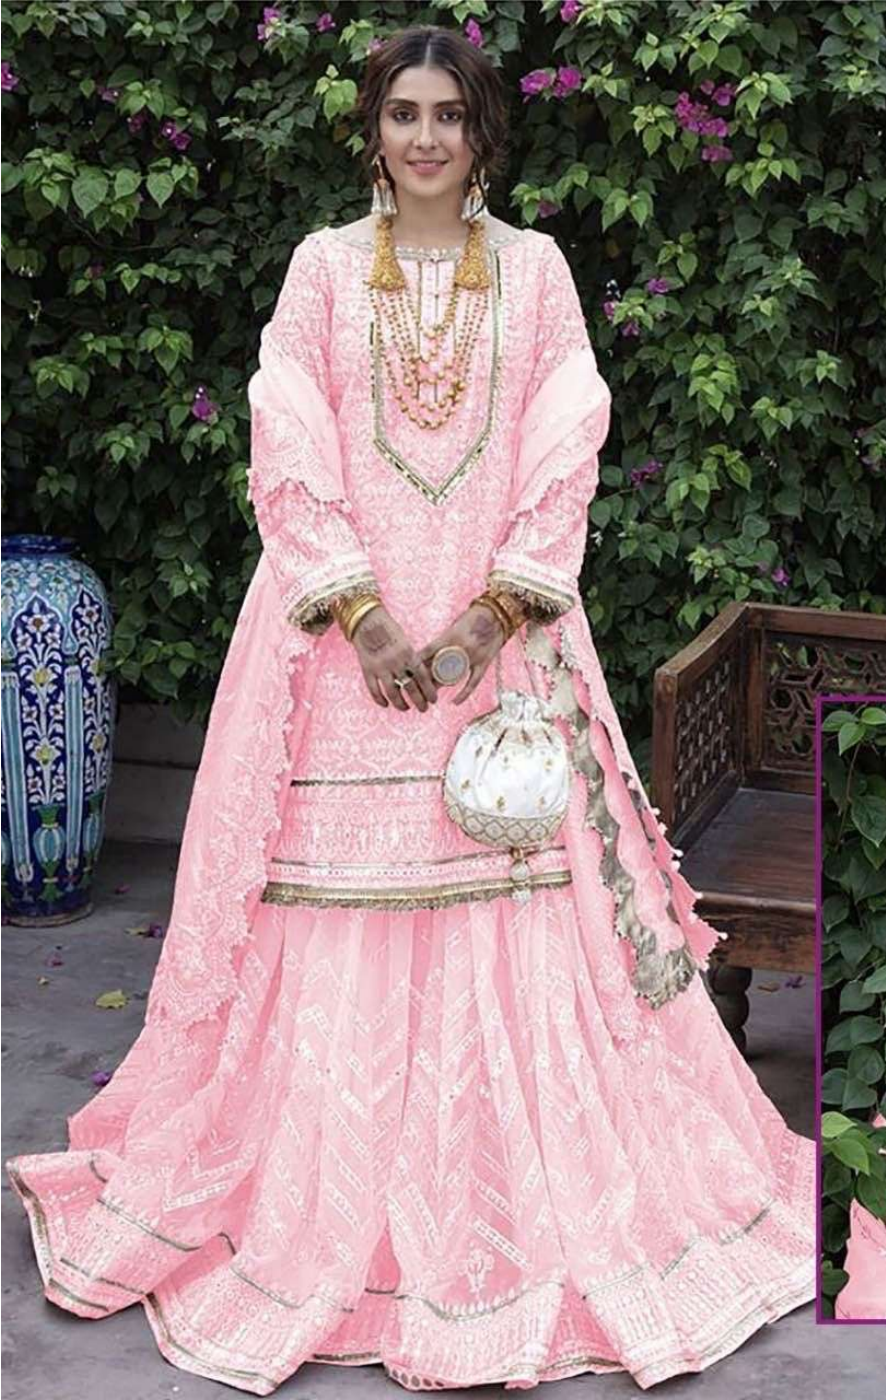

**ZARQASH**<sup>®</sup>  
A BRAND BY KHAYYUK

**FEBRIC DETAILS**

**TOP :-** Foux Gorgette hevy Embroidered with stone wrok.

**INNER/BOTTAM :-** Heavy Santoon.

**BOTTOM :-** Butterfly net Embroidered with Moti Work.

**DUPATTA :-** Butterfly net Embroidered with Moti Work.

**D.no- 2119-E**

ZARQASH<sup>®</sup>  
A BRAND BY KUTTYE

**ZARQASH**<sup>®</sup>  
A BRAND BY KHAYYUK

**FEBRIC DETAILS**

**TOP :-** Foux Gorgette hevy Embroidered with stone wrok.

**INNER/BOTTAM :-** Heavy Santoon.

**BOTTOM :-** Butterfly net Embroidered with Moti Work.

**DUPATTA :-** Butterfly net Embroidered with Moti Work.

**D.no- 2119-E**

**ZARQASH**<sup>®</sup>  
A BRAND BY KHAYYUM

### **FEBRIC DETAILS**

**TOP :-** Foux Gorgette hevy Embroidered with stone wrok.

**INNER/BOTTAM :-** Heavy Santoon.

**BOTTOM :-** Butterfly net Embroidered with Moti Work.

**DUPATTA :-** Butterfly net Embroidered with Moti Work.