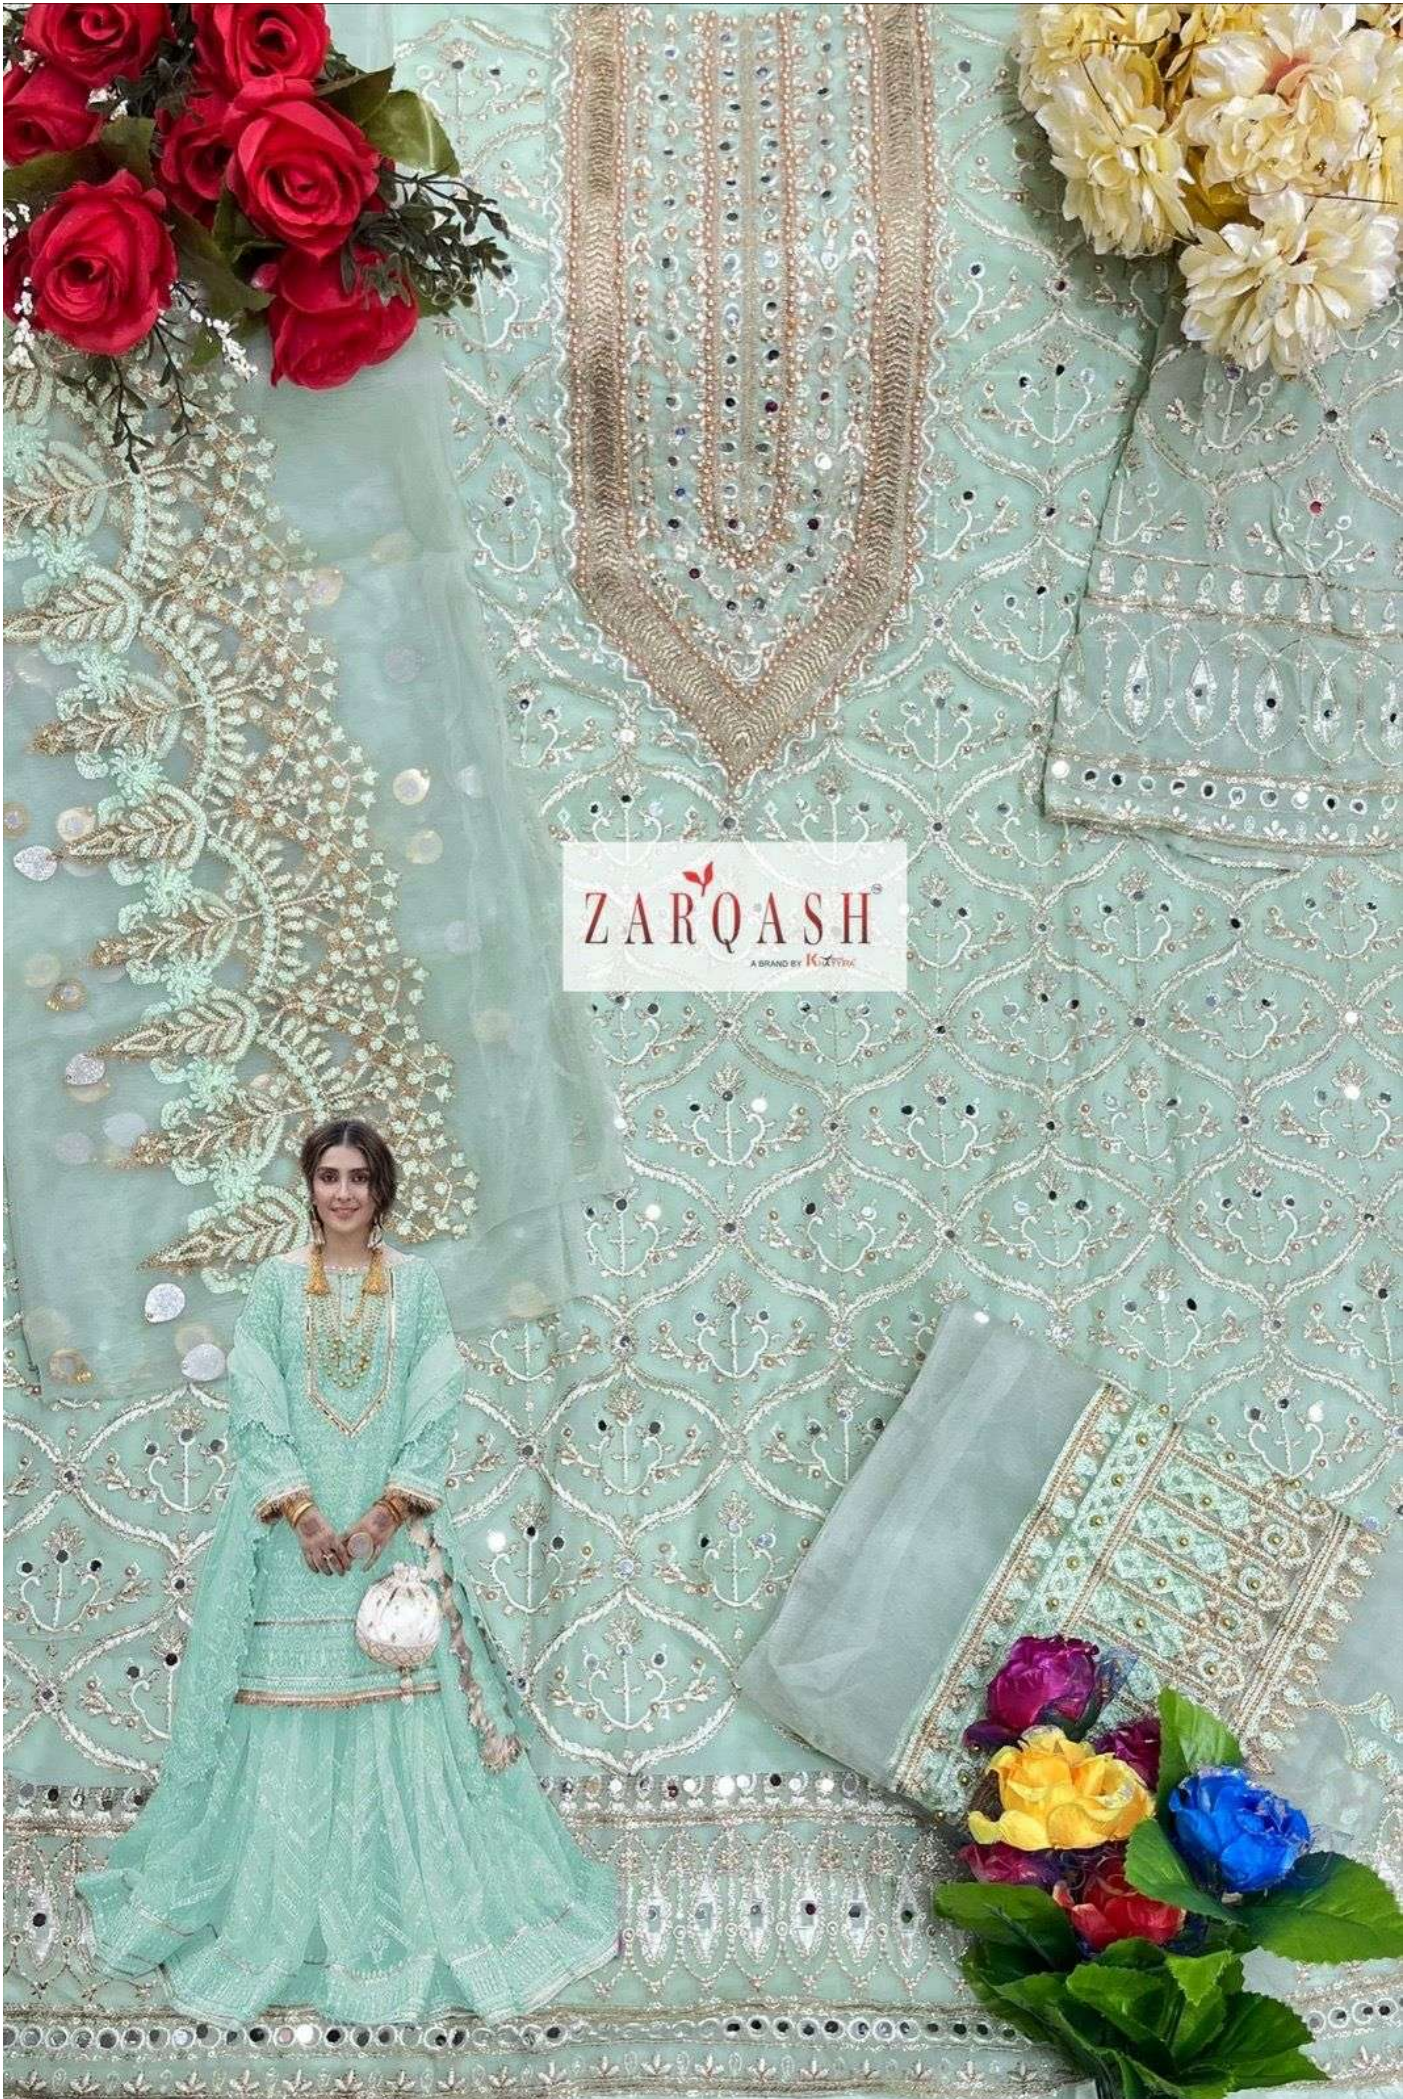

ZARQASH®
A BRAND BY KUTTYA