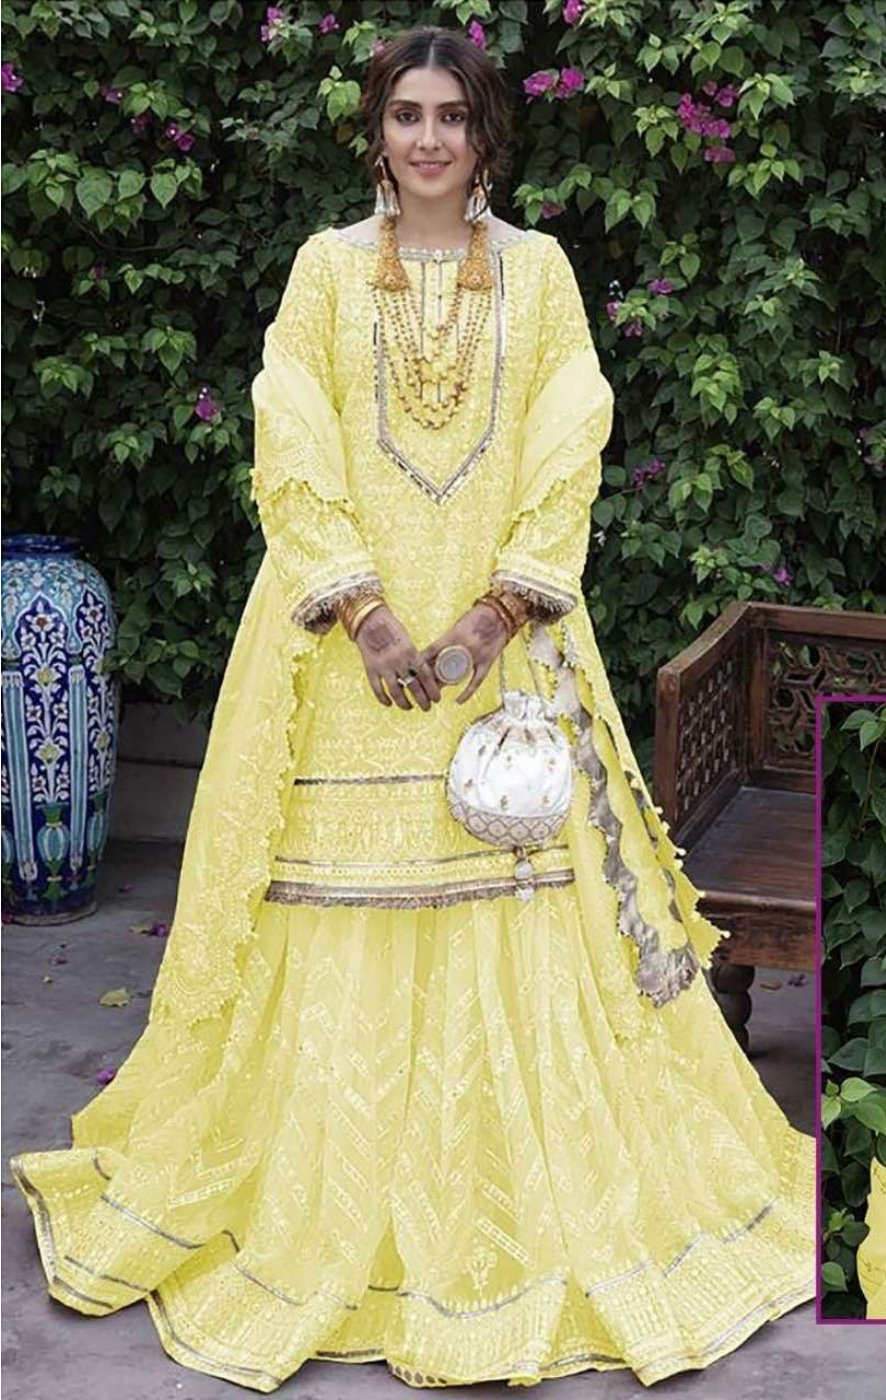

ZARQASH®
A BRAND BY KHAYYER