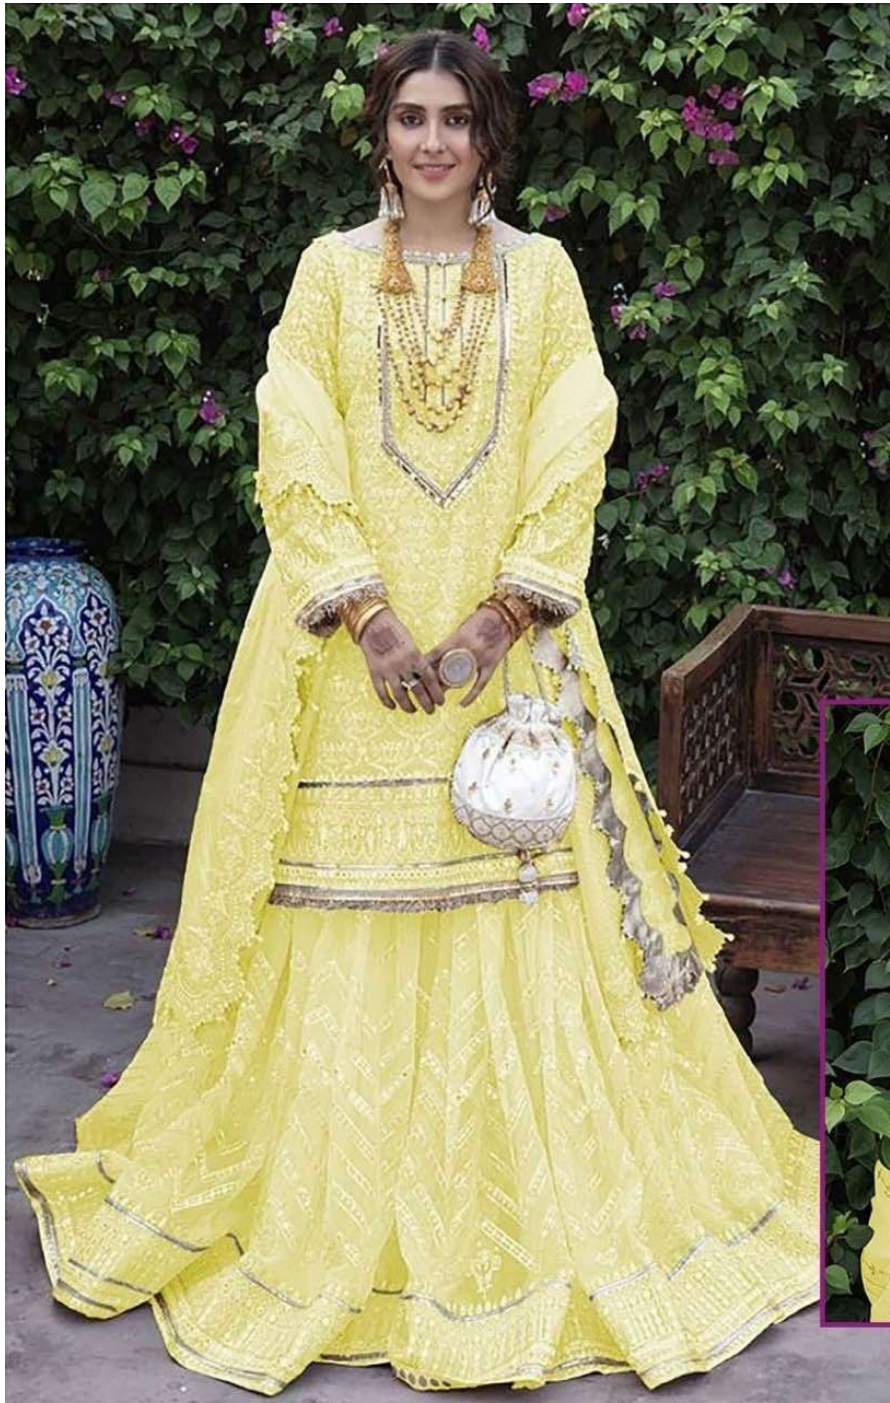

ZARQASH®
A BRAND BY KHAYYUM

FEBRIC DETAILS

TOP :- Foux Gorgette hevy Embroidered with stone wrok.

INNER/BOTTAM :- Heavy Santoon.

BOTTOM :- Butterfly net Embroidered with Moti Work.

DUPATTA :- Butterfly net Embroidered with Moti Work.

D.no- 2119-A