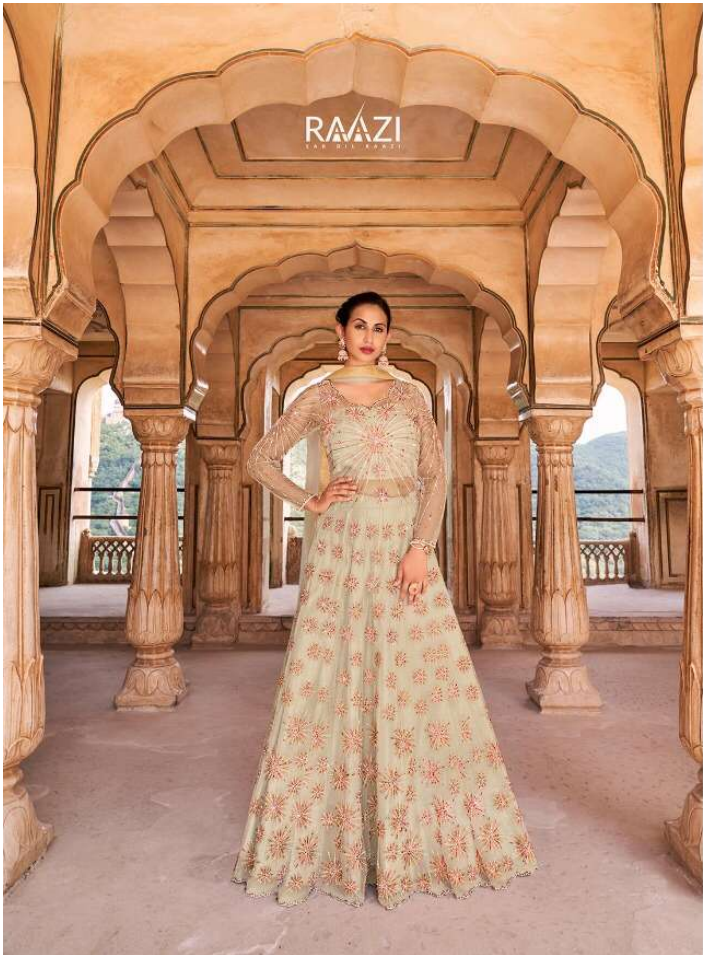

10059

Fashion design gives you AN OPPORTUNITY EXPRESS how you feel.