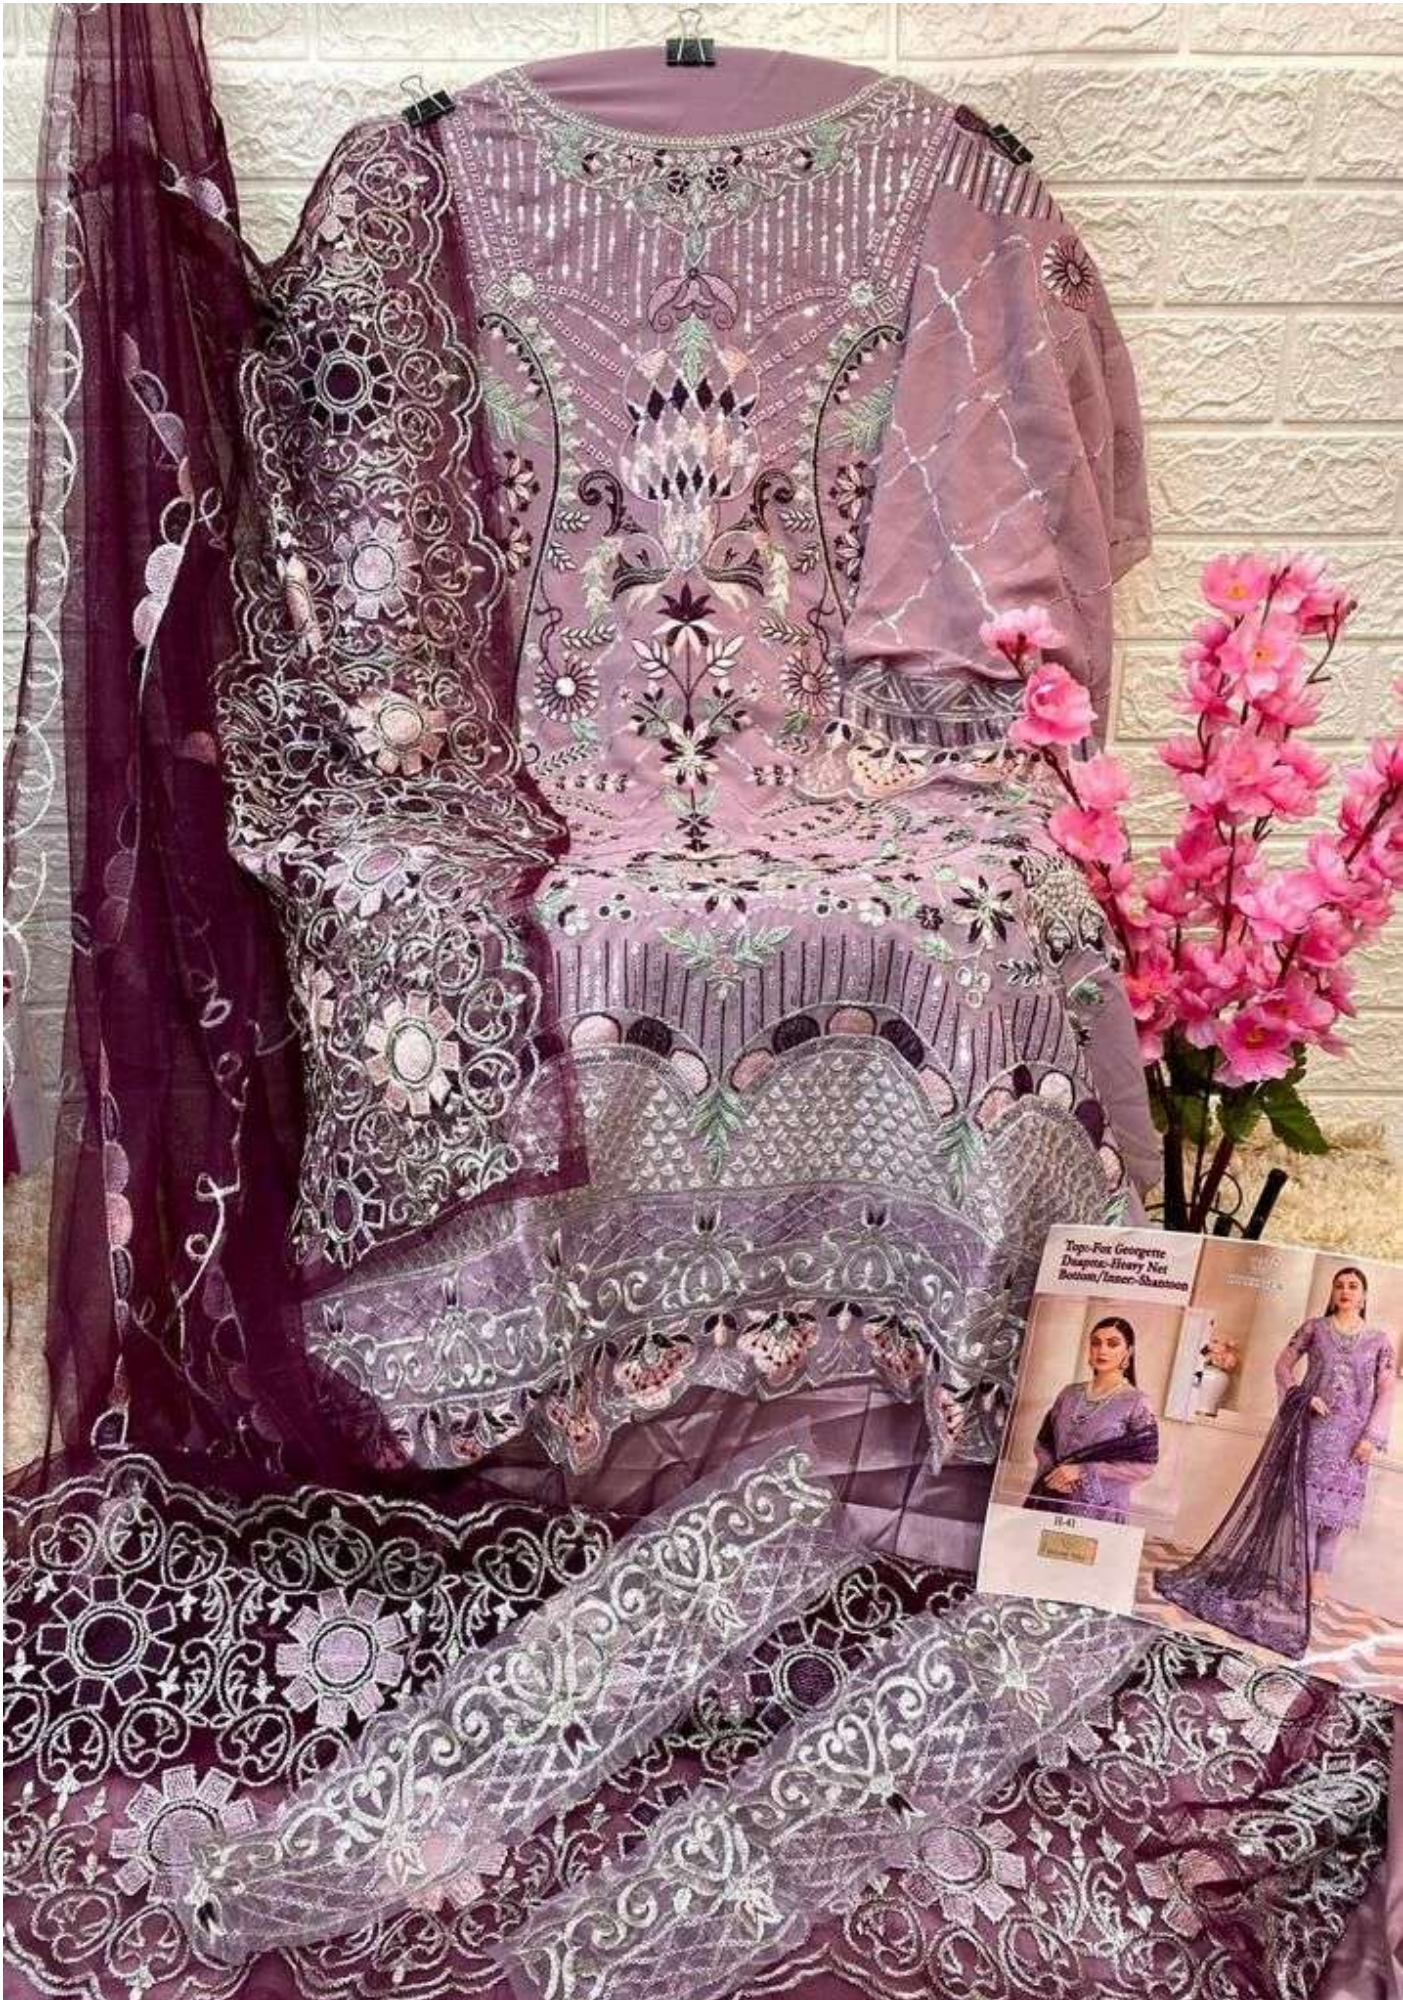

**Top:-Fox Georgette**  
**Duapatta:-Heavy Net**  
**Bottom/Inner:-Shantoon**

  
HOOR TEX

H-41

**Top:-Fox Georgette**  
**Duapatta:-Heavy Net**  
**Bottom/Inner:-Shantoon**

<sup>®</sup>  
HOOR TEX

H-41

Top:- Fox Georgette  
Dupatta:- Heavy Net  
Bottom/Inner:- Shantoon

HONEY TEX

H-41

Top- Fox Georgette  
Dupatta- Heavy Net  
Bottom/Inner- Shantung