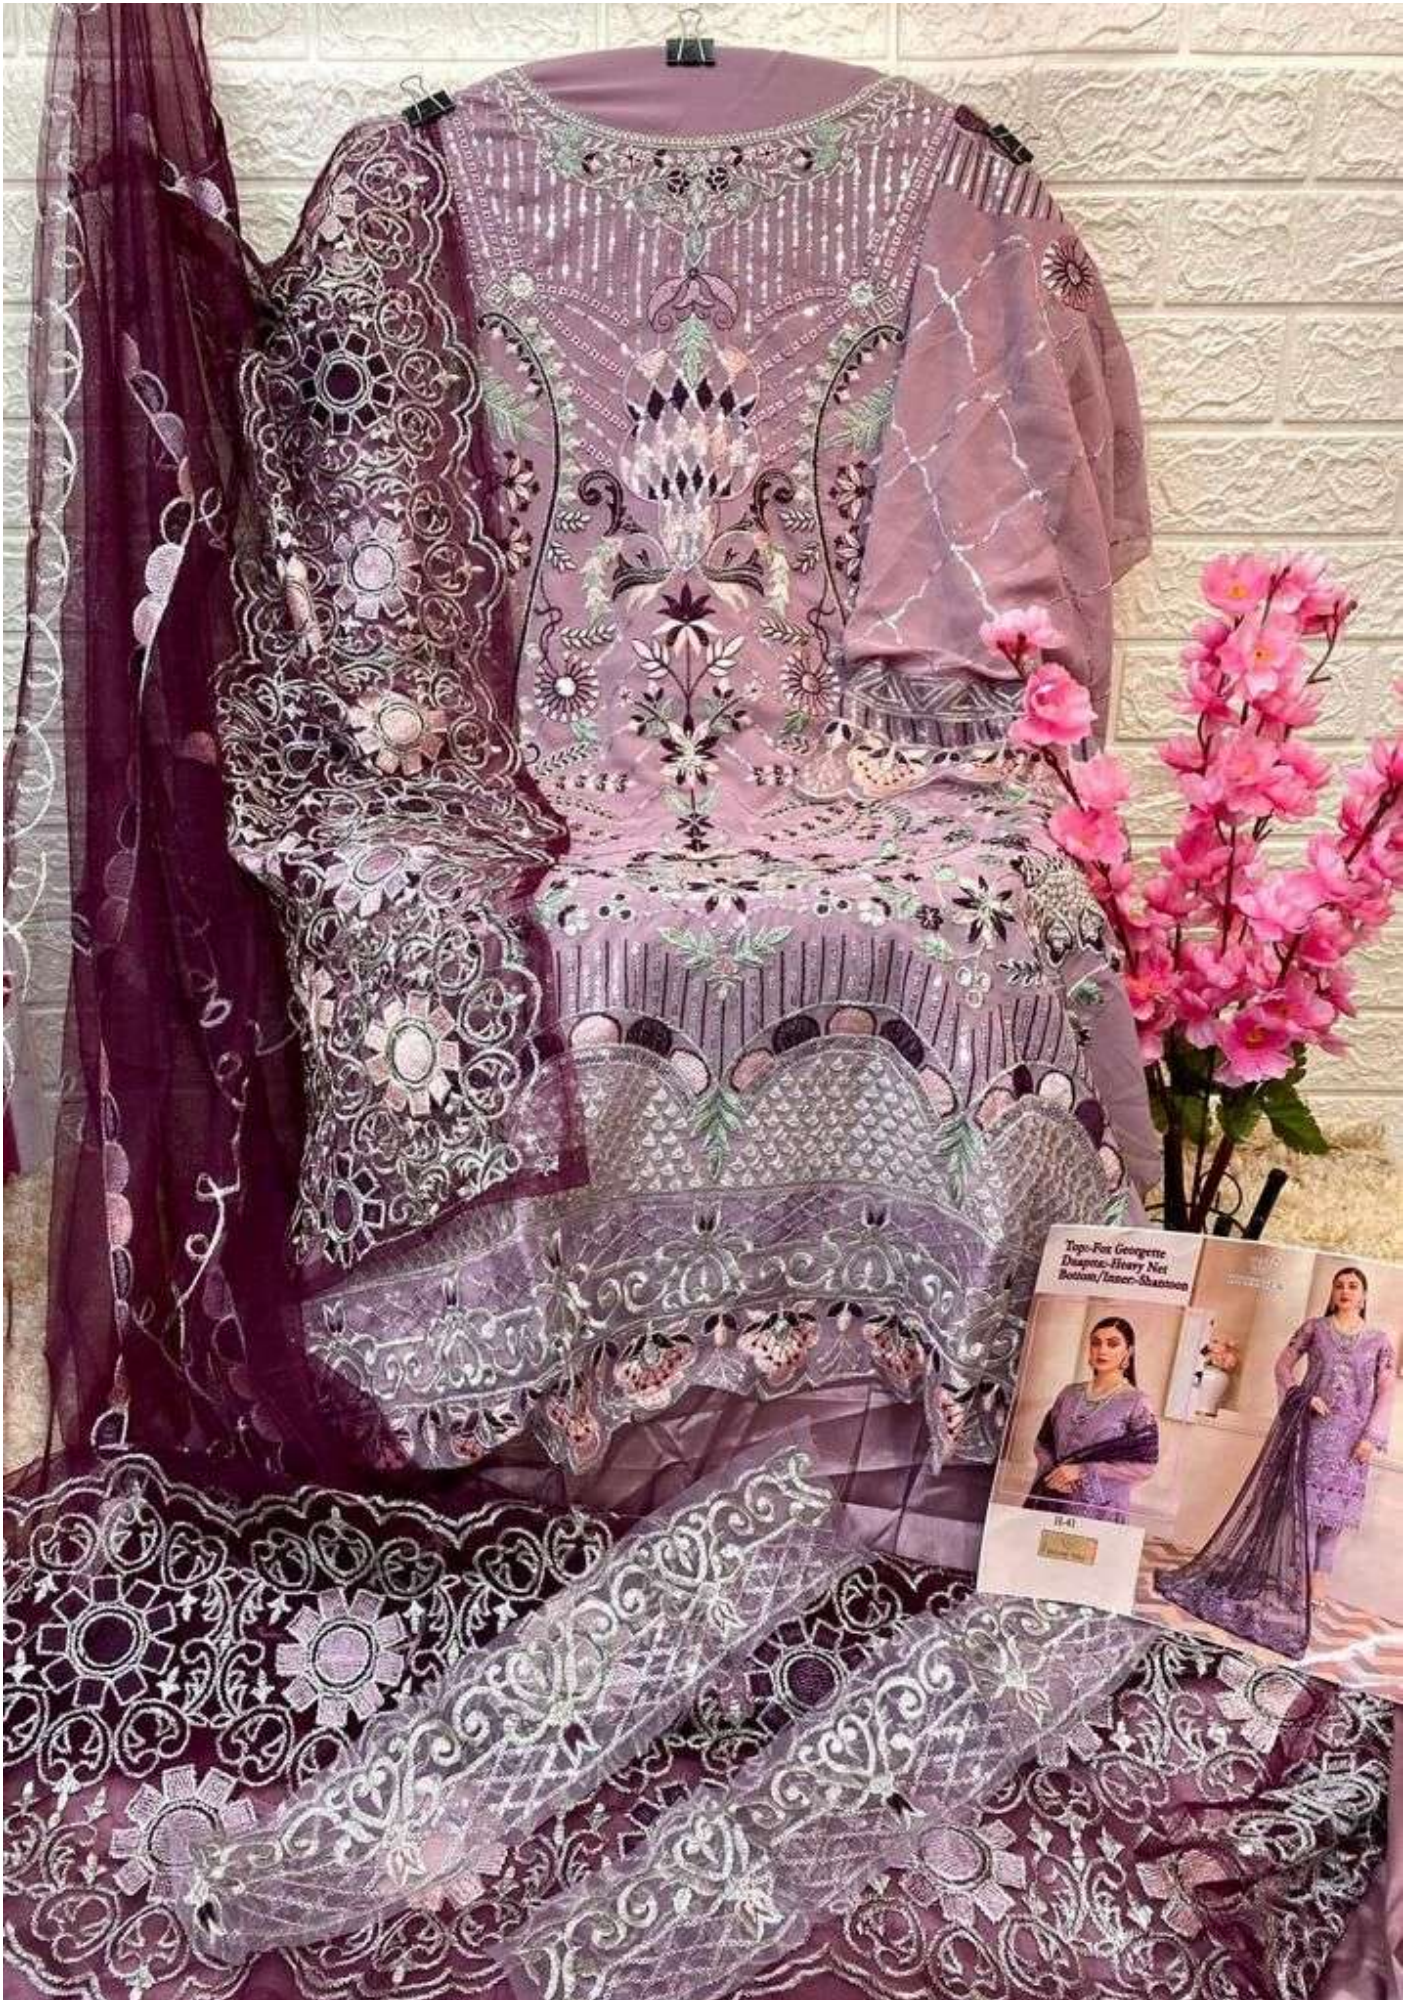

Top:-Fox Georgette
Duapatta:-Heavy Net
Bottom/Inner:-Shantoon

HOOR TEX

H-41

Top:-Fox Georgette
Duapatta:-Heavy Net
Bottom/Inner:-Shantoon

HOOR TEX

H-41

Top- Fox Georgette
Dupatta- Heavy Net
Bottom/Inner- Shantung
B-41