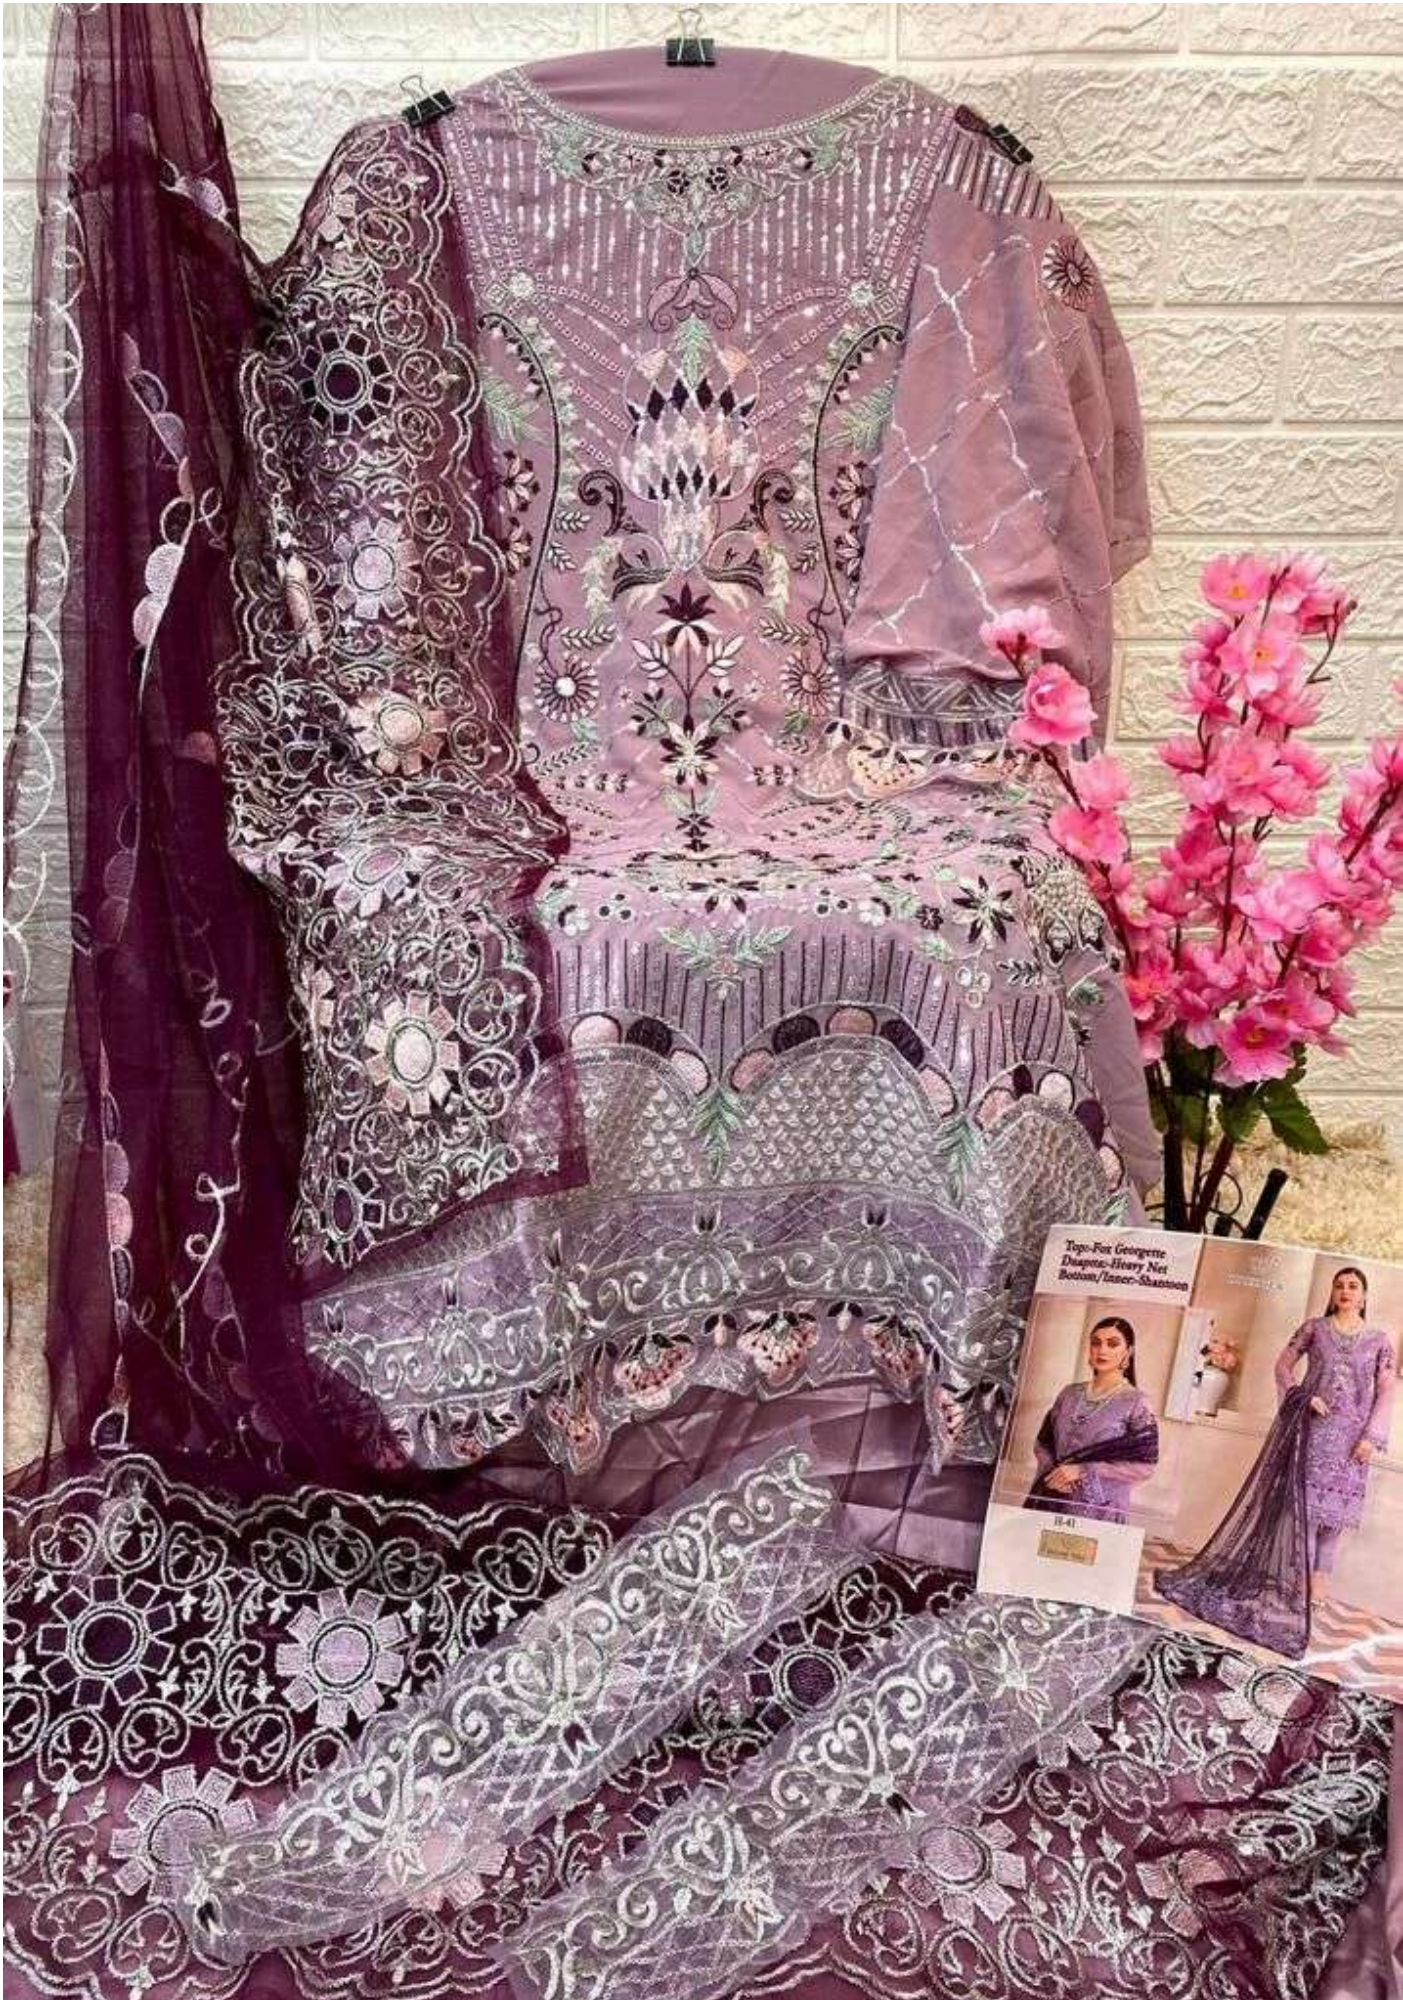

**Top:-Fox Georgette**  
**Duapatta:-Heavy Net**  
**Bottom/Inner:-Shantoon**

  
HOOR TEX

H-41

**Top:-Fox Georgette**  
**Duapatta:-Heavy Net**  
**Bottom/Inner:-Shantoon**

  
HOOR TEX

H-41

Top- Fox Georgette  
Dupatta- Heavy Net  
Bottom/Inner- Shantoon  
R-41