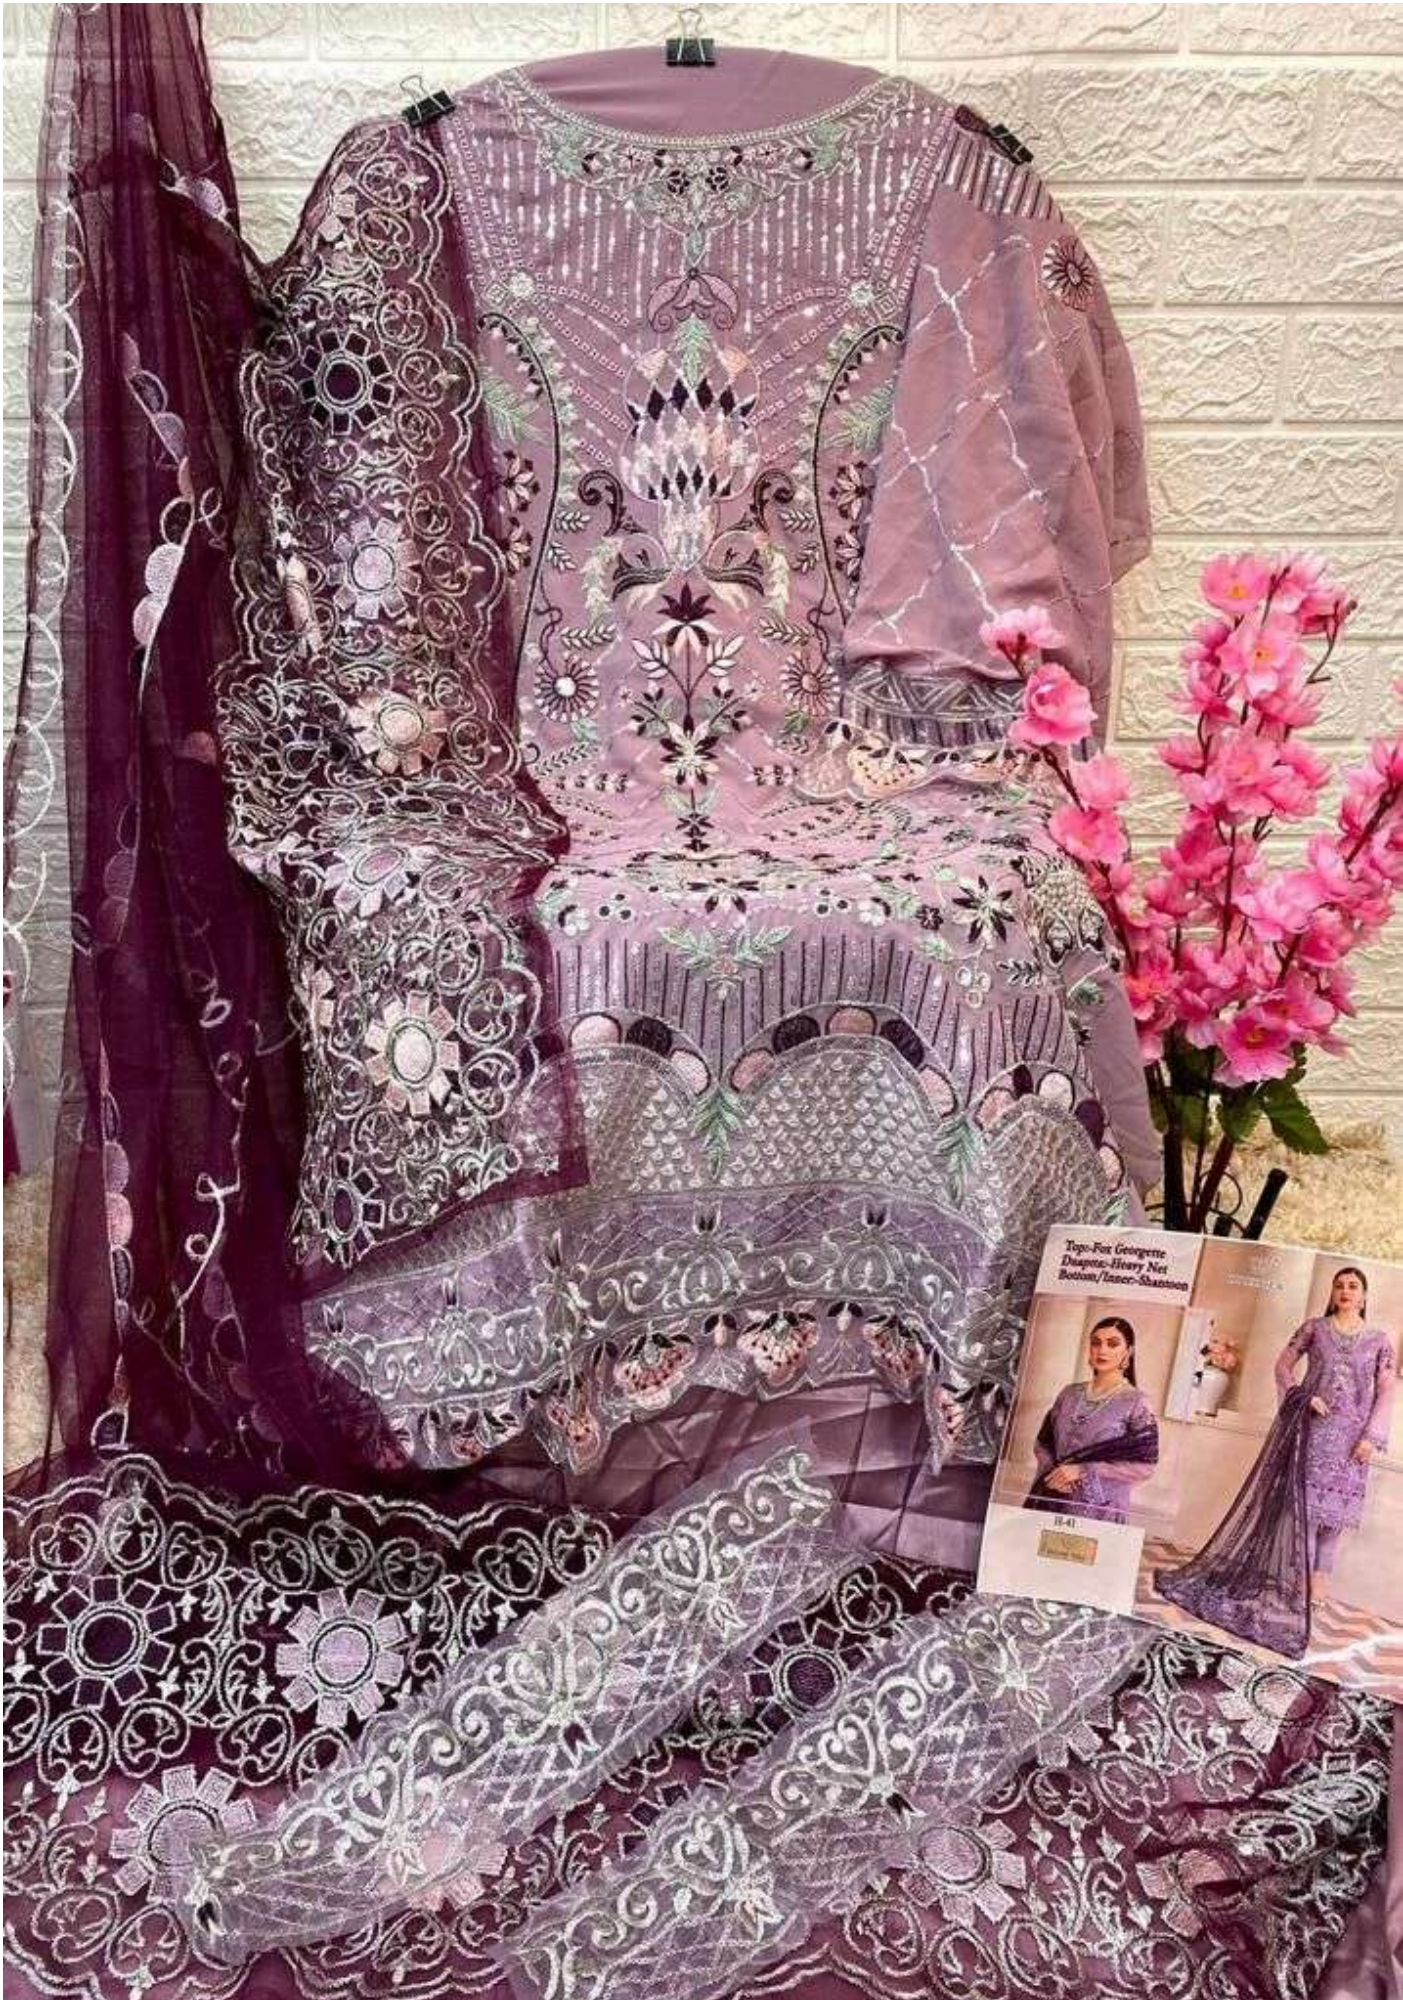

Top:-Fox Georgette
Duapatta:-Heavy Net
Bottom/Inner:-Shantoon

HOOR TEX

H-41

Top:-Fox Georgette
Duapatta:-Heavy Net
Bottom/Inner:-Shantoon

HOOR TEX

H-41

Top:- Fox Georgette
Dupatta:- Heavy Net
Bottom/Inner:- Shantoon

HONEY TEX

H-41

Top- Fox Georgette
Dupatta- Heavy Net
Bottom/Inner- Shantung
H-41