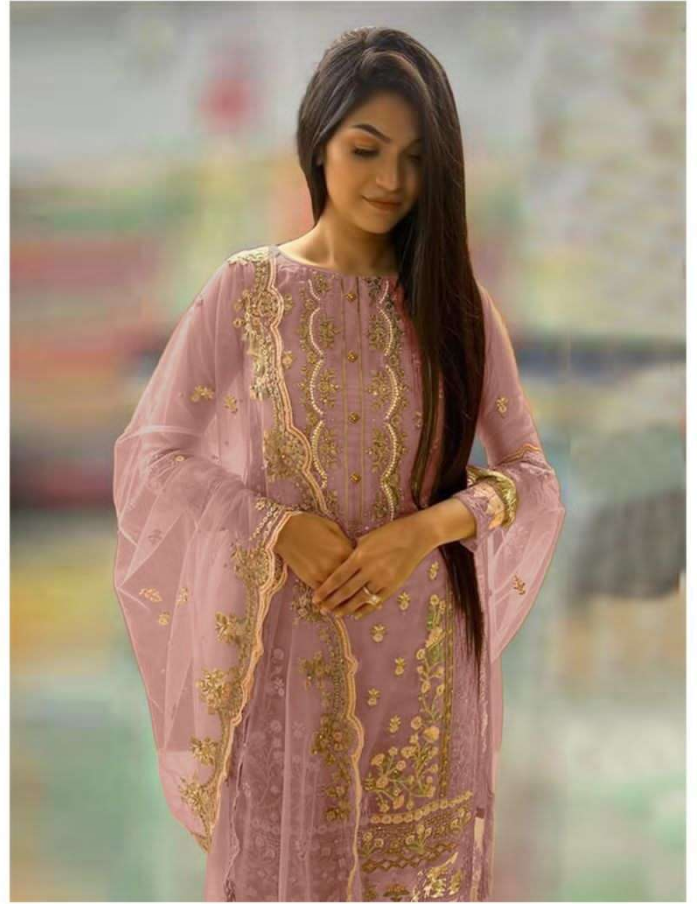

P - 10003-A

 **P - 10003-C**

**TOP - ORGENZA WITH EMBROIDERY WITH  
Khatli Work**

**BOTTOM / INNER - SANTOON**

**DUPATTA - ORGENZA WITH EMBROIDERY**

  
**Saniya**  
TRENDZ

DRY CLEAN ONLY.   
DO NOT USE ANY BLEACH OR STAIN REMOVING CHEMICAL.   
IRON THE FABRIC AT MODERATE TEMPERATURE. 

 **P - 10003-A**

**TOP - ORGENZA WITH EMBROIDERY WITH  
KHATLI WORK**

**BOTTOM / INNER - SANTOON**

**DUPATTA - ORGENZA WITH EMBROIDERY**

  
**Saniya**  
TRENDZ

DRY CLEAN ONLY.   
DO NOT USE ANY BLEACH OR STAIN REMOVING CHEMICAL.   
IRON THE FABRIC AT MODERATE TEMPERATURE. 