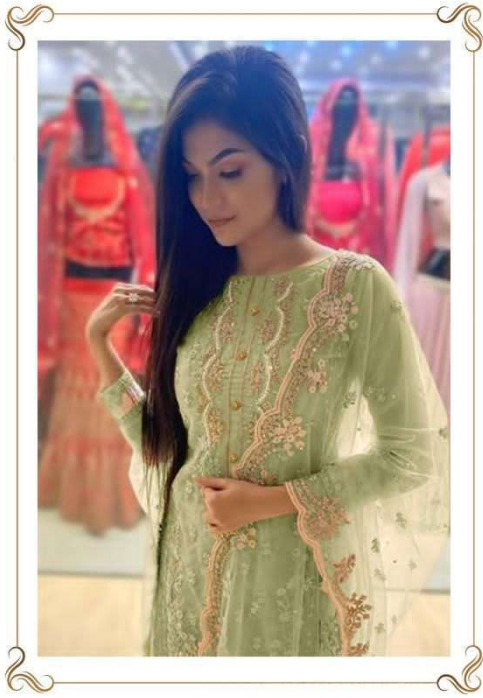

🔦 P - 10003-A

P - 10003-C