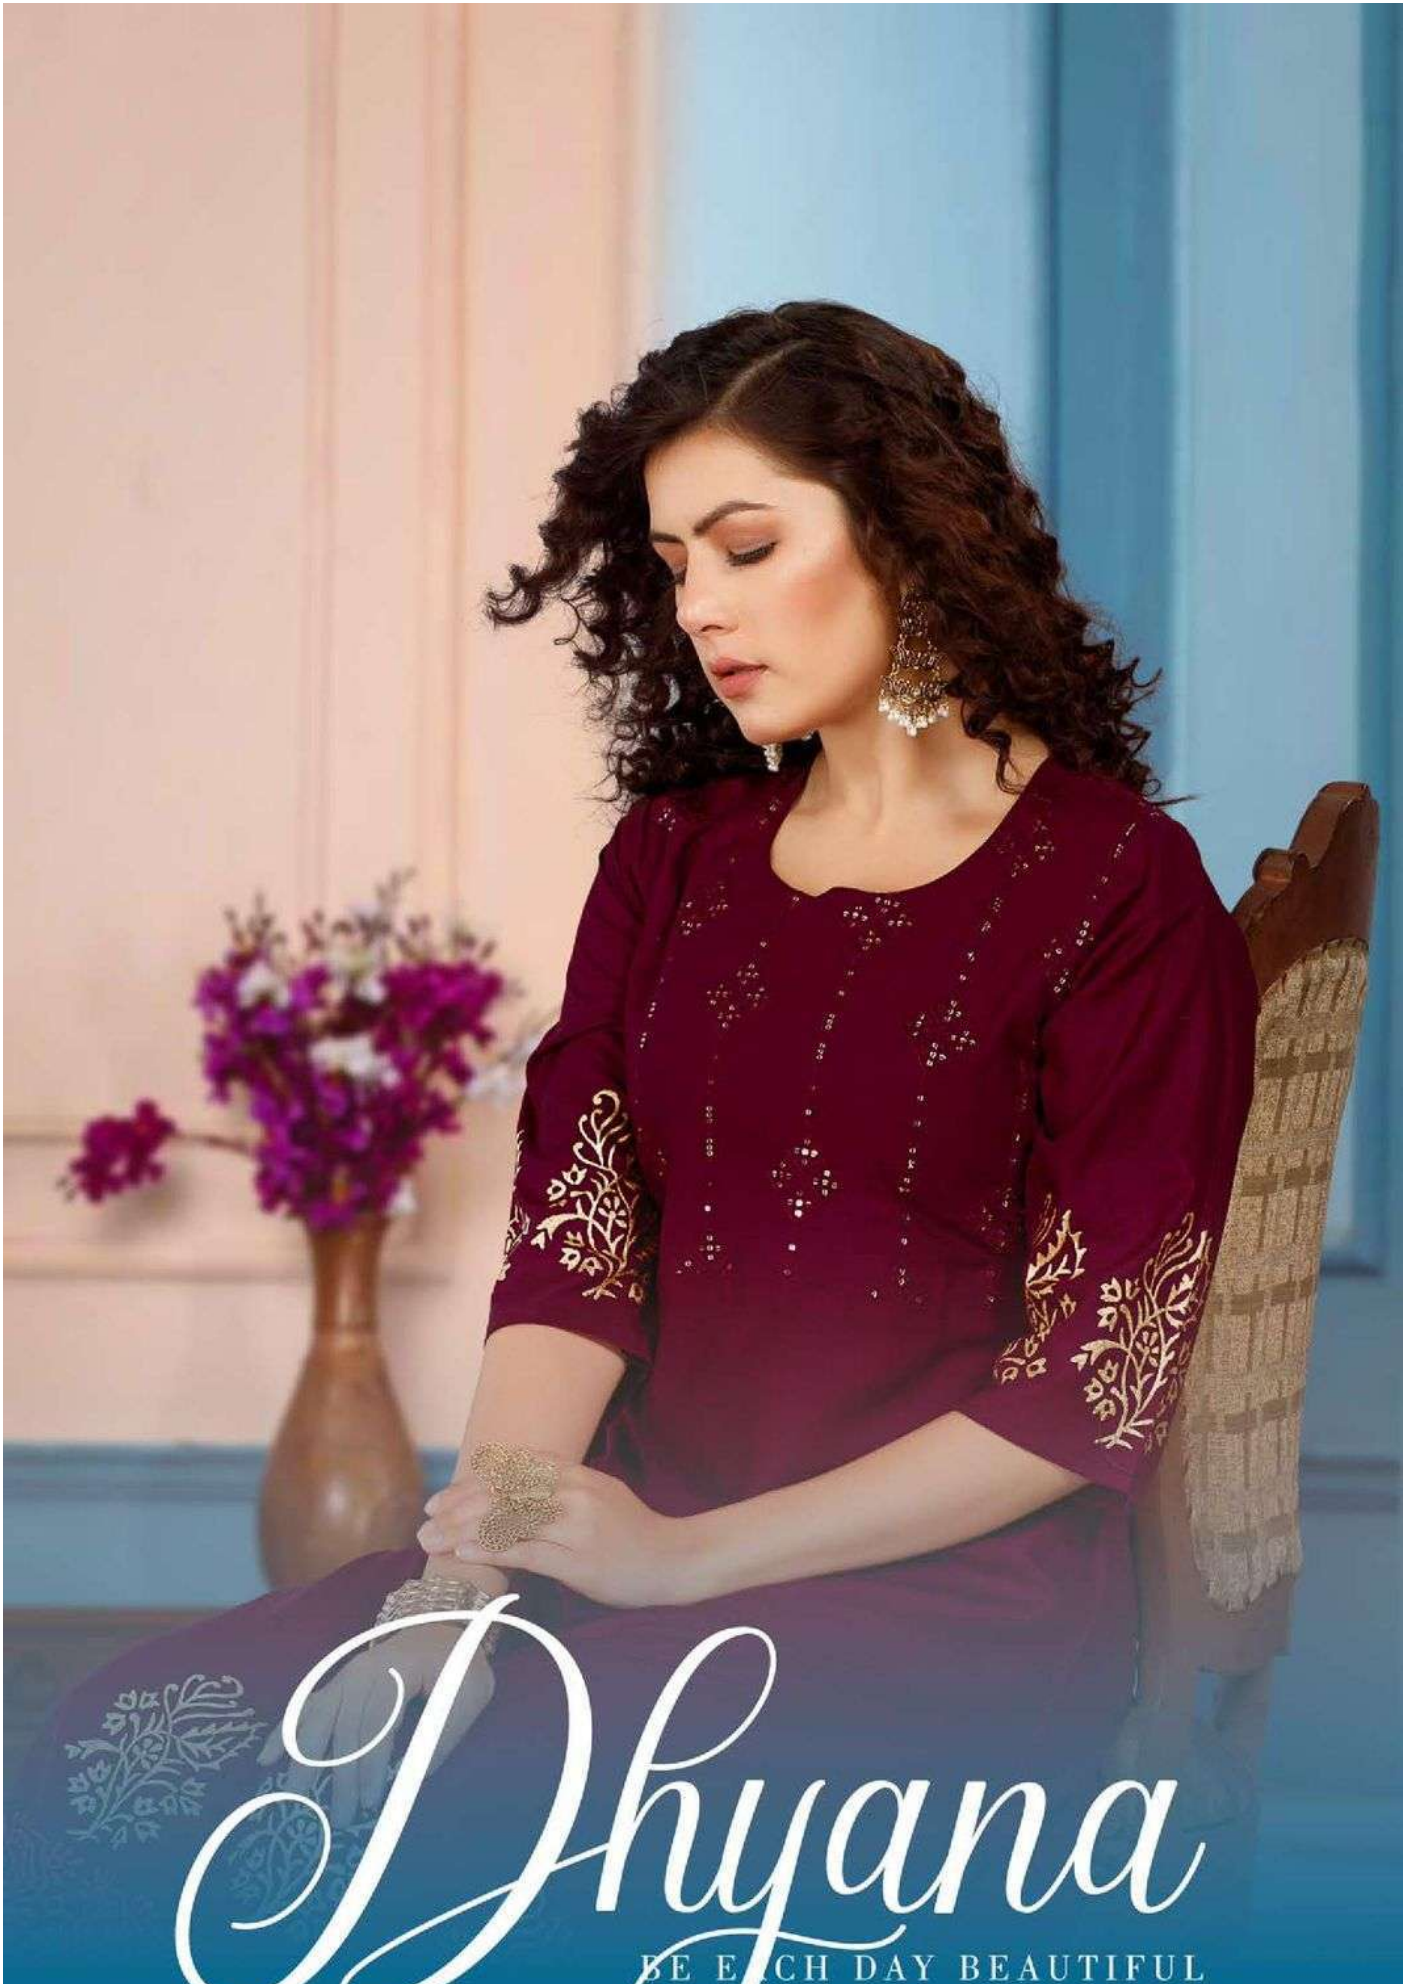

# Dhyana

BE EACH DAY BEAUTIFUL

# Dhyana

BE EACH DAY BEAUTIFUL

FABRIC REYON  
PATTERN FROCK STYLE  
SIZE M L XL XXL  
CONCEPT SEQUENCE WORK

8315