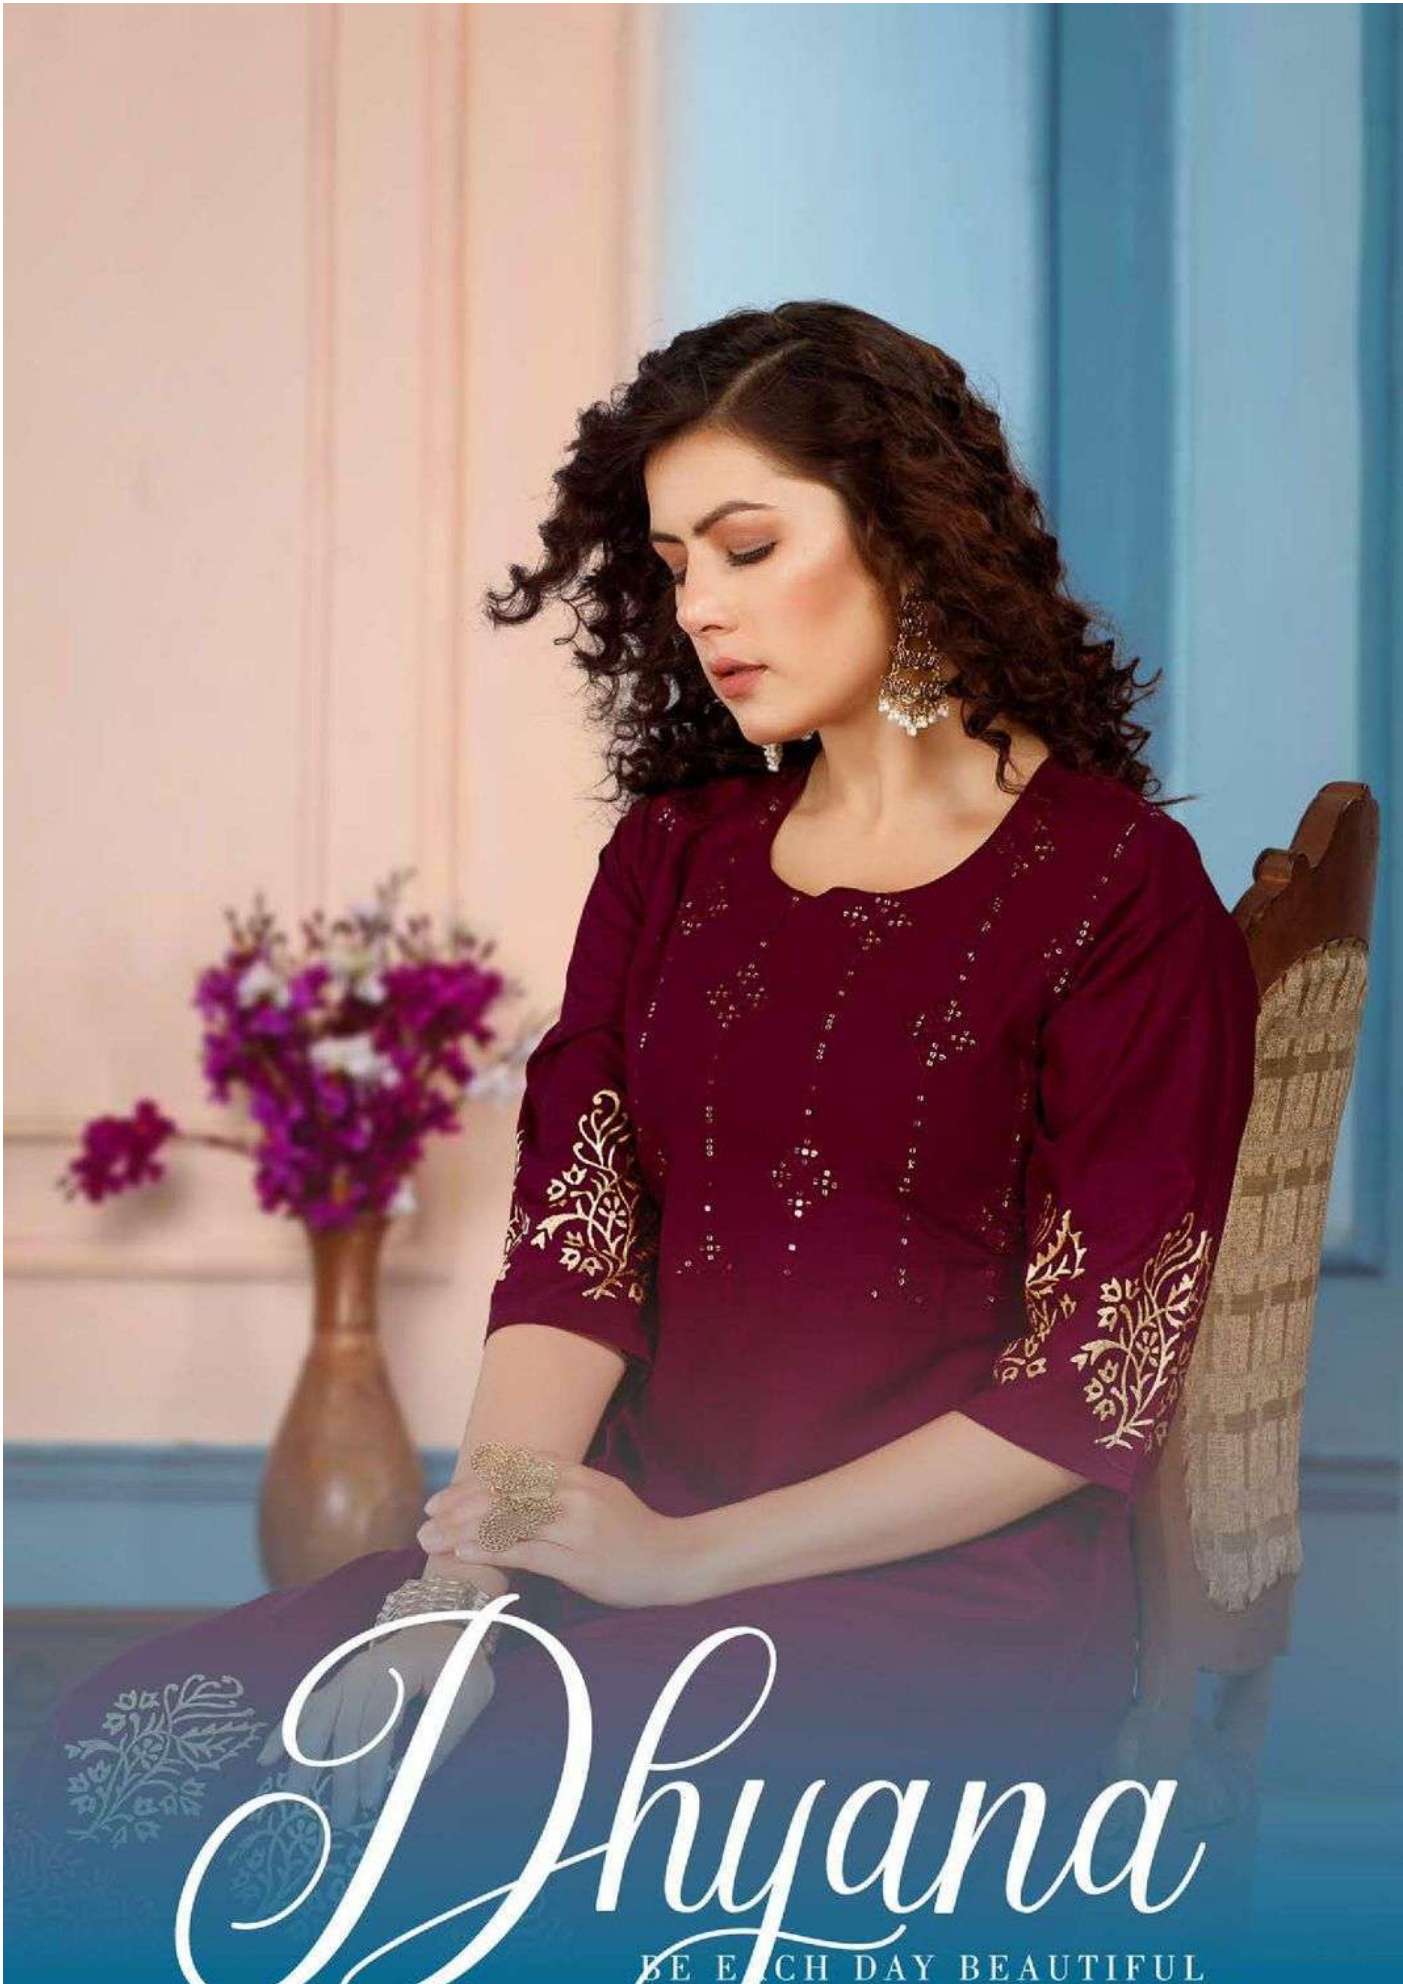

Dhyana

BE EACH DAY BEAUTIFUL

Dhyana

BE EACH DAY BEAUTIFUL

8315

8315

8315

8315

8315

Dhyana

BE EACH DAY BEAUTIFUL

FABRIC REYON
PATTERN FROCK STYLE
SIZE M L XL XXL
CONCEPT SEQUENCE WORK

8315