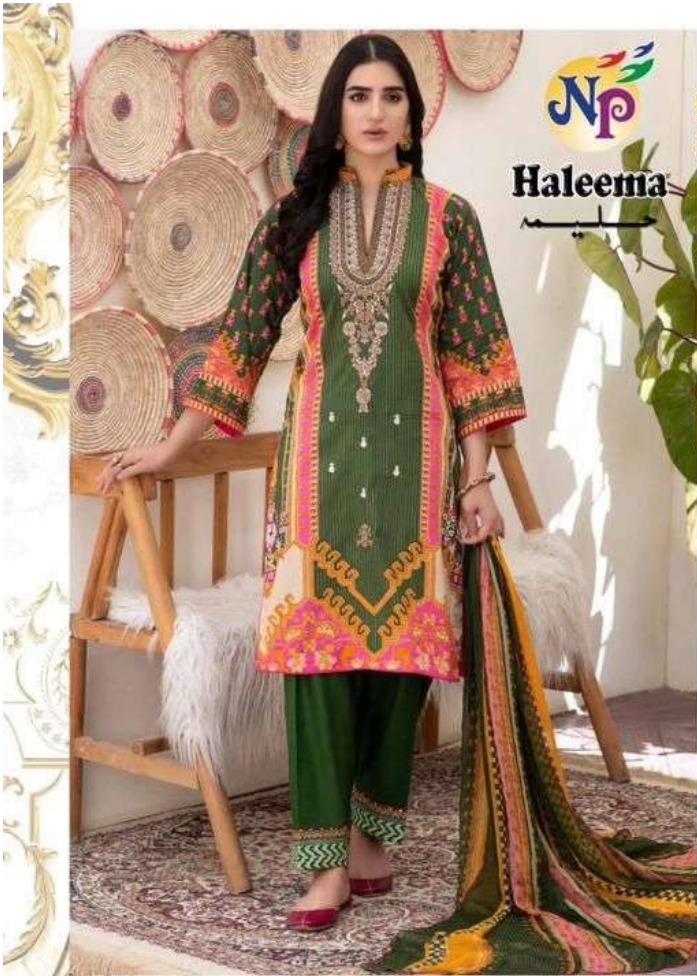

Np
Haleema

A CLASSY DRESS THAT DEFIES ALL THAT IS MUNDANE AND OVERWHELMING TO MAKE YOUR SUMMER A SOOTHING AND RELAXING SPELL

DESIGN 03

Np
Haleema
هاليمه

DESIGN 02

THE SUBLIME COLOR OF THIS ENSEMBLE SERVES AS A SOOTHER TO THE EYES. IT FEATURES AN ARRAY OF FLORAL BURSTS AND DELICATE EMBELLISHMENTS.