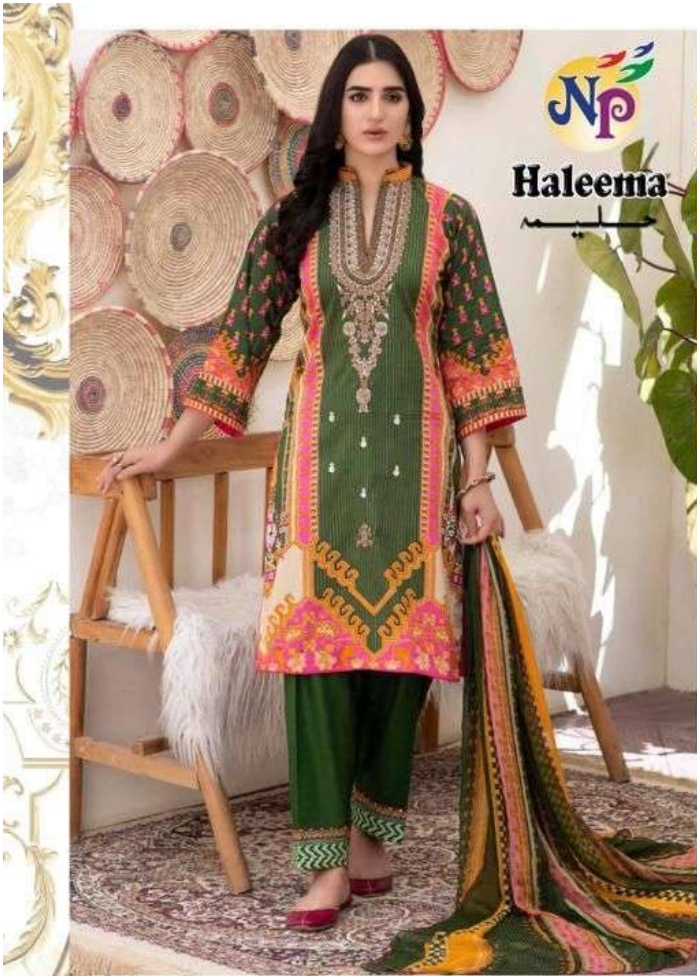

Np
Haleema

A CLASSY DRESS THAT DEFIES ALL THAT IS MUNDANE AND OVERWHELMING TO MAKE YOUR SUMMER A SOOTHING AND RELAXING SPELL

DESIGN 03

Haleema

هاليمه

DESIGN 02

THE SUBLIME COLOR OF THIS ENSEMBLE SERVES AS A SOOTHER TO THE EYES. IT FEATURES AN ARRAY OF FLORAL BURSTS AND DELICATE EMBELLISHMENTS.

Np
Haleema

DESIGN 05

ENSEMBLE IS ARTISTICALLY ILLUSTRATED USING THE MOST DELICATE EMBROIDERY TECHNIQUES. IT IS PAIRED AGAINST SOOTHING CONTRASTS, WHICH MAKE THIS RELAXED SILHOUETTE.

THIS COLLECTION IS A PROOF THAT WE MAKE SURE OUR STYLES KEEP EVOLVING, TO BRING FORWARD WHAT IS MOST COMFORTABLE AND APPEALING FOR YOU. OUR LATEST COLLECTION FOR THE SEASON IS ALL ABOUT DRESSING FOR REAL LIFE THROUGH WELL THOUGHT OPTIONS