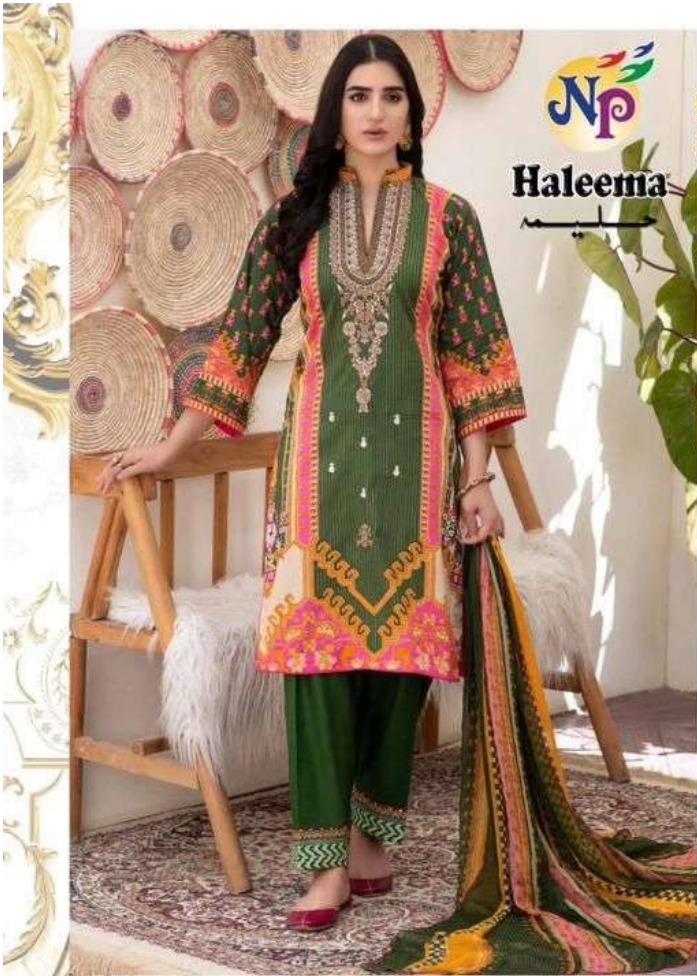

Np
Haleema

A CLASSY DRESS THAT DEFIES ALL THAT IS MUNDANE AND OVERWHELMING TO MAKE YOUR SUMMER A SOOTHING AND RELAXING SPELL

DESIGN 03

Np
Haleema
هاليمه

DESIGN 02

THE SUBLIME COLOR OF THIS ENSEMBLE SERVES AS A SOOTHER TO THE EYES. IT FEATURES AN ARRAY OF FLORAL BURSTS AND DELICATE EMBELLISHMENTS.

Np
Haleema

DESIGN 05

ENSEMBLE IS ARTISTICALLY ILLUSTRATED USING THE MOST DELICATE EMBROIDERY TECHNIQUES. IT IS PAIRED AGAINST SOOTHING CONTRASTS, WHICH MAKE THIS RELAXED SILHOUETTE.

THIS COLLECTION IS A PROOF THAT WE MAKE SURE OUR STYLES KEEP EVOLVING, TO BRING FORWARD WHAT IS MOST COMFORTABLE AND APPEALING FOR YOU. OUR LATEST COLLECTION FOR THE SEASON IS ALL ABOUT DRESSING FOR REAL LIFE THROUGH WELL THOUGHT OPTIONS