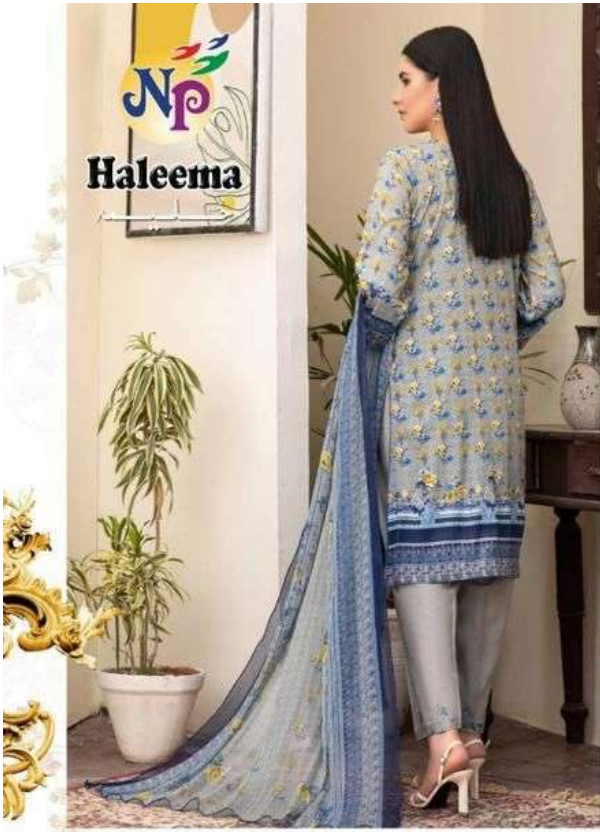

حلیما
Haleema

Haleema

DESIGN 01

LEARN HOW TO WEAR THE IT COLOUR OF THE SEASON AND BRING
GLAMOUR TO YOUR SEASONAL WARDROBE TO INSPIRE OTHERS THIS
SEASON

حلیما
Haleema

DESIGN 04

MAKE SURE THAT WHEREVER YOU GO, YOU SPORT OUR STAND-OUT PIECES IN A LAID BACK APPROACH. OUR LATEST COLLECTION FEATURES AN INSPIRATION FOR DRESSING UP IN THE UPCOMING SEASON AND IS GEARED AT FOCUSING ON FASHIONABLY WEARABLE TRENDS.

Np
Haleema

A CLASSY DRESS THAT DEFIES ALL THAT IS MUNDANE AND OVERWHELMING TO MAKE YOUR SUMMER A SOOTHING AND RELAXING SPELL

DESIGN 03

Np
Haleema
هاليمه

DESIGN 02

THE SUBLIME COLOR OF THIS ENSEMBLE SERVES AS A SOOTHER TO THE EYES. IT FEATURES AN ARRAY OF FLORAL BURSTS AND DELICATE EMBELLISHMENTS.

Np
Haleema

DESIGN 05

ENSEMBLE IS ARTISTICALLY ILLUSTRATED USING THE MOST DELICATE EMBROIDERY TECHNIQUES. IT IS PAIRED AGAINST SOOTHING CONTRASTS, WHICH MAKE THIS RELAXED SILHOUETTE.

THIS COLLECTION IS A PROOF THAT WE MAKE SURE OUR STYLES KEEP EVOLVING, TO BRING FORWARD WHAT IS MOST COMFORTABLE AND APPEALING FOR YOU. OUR LATEST COLLECTION FOR THE SEASON IS ALL ABOUT DRESSING FOR REAL LIFE THROUGH WELL THOUGHT OPTIONS