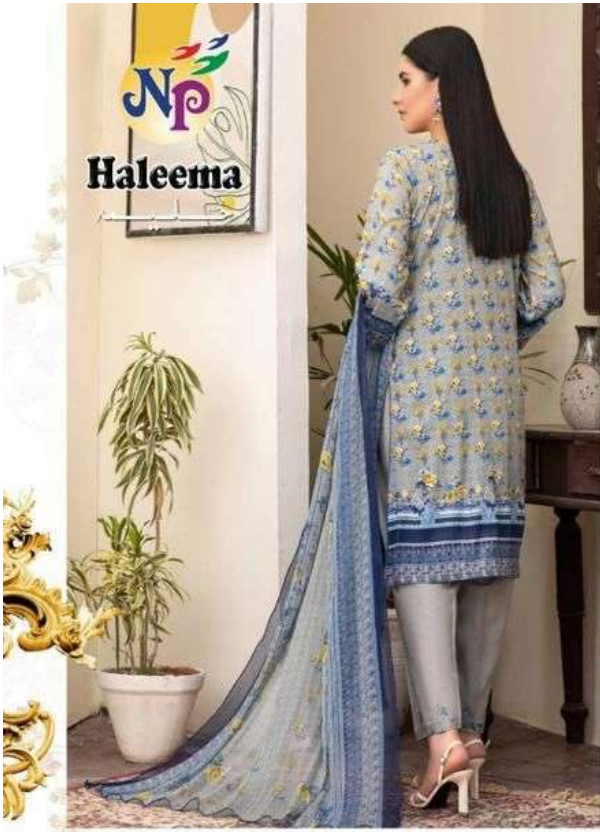

حلیما
Haleema

Haleema

DESIGN 01

LEARN HOW TO WEAR THE IT COLOUR OF THE SEASON AND BRING
GLAMOUR TO YOUR SEASONAL WARDROBE TO INSPIRE OTHERS THIS
SEASON

حلیما
Haleema

DESIGN 04

MAKE SURE THAT WHEREVER YOU GO, YOU SPORT OUR STAND-OUT PIECES IN A LAID BACK APPROACH. OUR LATEST COLLECTION FEATURES AN INSPIRATION FOR DRESSING UP IN THE UPCOMING SEASON AND IS GEARED AT FOCUSING ON FASHIONABLY WEARABLE TRENDS.

Np
Haleema

A CLASSY DRESS THAT DEFIES ALL THAT IS MUNDANE AND OVERWHELMING TO MAKE YOUR SUMMER A SOOTHING AND RELAXING SPELL

DESIGN 03

Np
Haleema
هاليمه

DESIGN 02

THE SUBLIME COLOR OF THIS ENSEMBLE SERVES AS A SOOTHER TO THE EYES. IT FEATURES AN ARRAY OF FLORAL BURSTS AND DELICATE EMBELLISHMENTS.

DESIGN 05

ENSEMBLE IS ARTISTICALLY ILLUSTRATED USING THE MOST DELICATE EMBROIDERY TECHNIQUES. IT IS PAIRED AGAINST SOOTHING CONTRASTS, WHICH MAKE THIS RELAXED SILHOUETTE.

THIS COLLECTION IS A PROOF THAT WE MAKE SURE OUR STYLES KEEP EVOLVING, TO BRING FORWARD WHAT IS MOST COMFORTABLE AND APPEALING FOR YOU. OUR LATEST COLLECTION FOR THE SEASON IS ALL ABOUT DRESSING FOR REAL LIFE THROUGH WELL THOUGHT OPTIONS