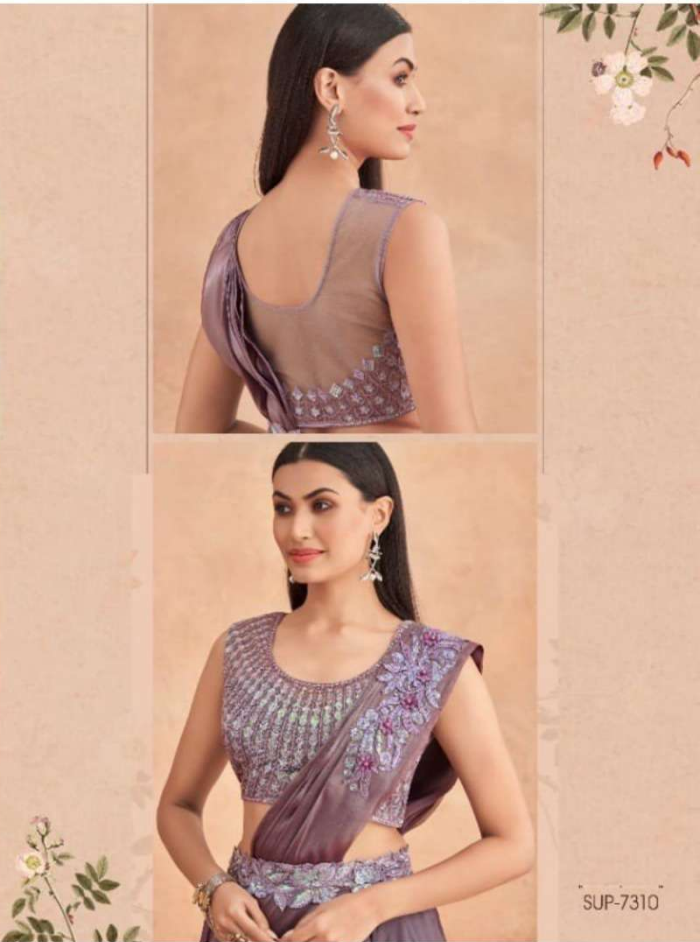

SUPER STAR

SUP-7304

SUPER STAR

Catalog Name	D.No.	Rate (IN RS.)	CUT. (approx.)	Fabric Details
SUPER STAR	SUP-7301	2550/-	12.00 mts.	Fancy Saree With Belt
SUPER STAR	SUP-7302	2283/-	10.00 mts.	Fancy Saree With Belt
SUPER STAR	SUP-7304	2194/-	08.25 mts.	Fancy Saree With Belt
SUPER STAR	SUP-7310	2328/-	11.00 mts.	Fancy Saree With Belt
SUPER STAR	SUP-7311	2361/-	11.50 mts.	Fancy Saree With Belt

SUP-7301

SUPER STAR

TFH
THE FASHION HUB

THE STYLL SAVANT

2024-2025 THE VOICE OF THE
COMFORTABLE AND MODERN WOMAN

SUP-7302

TFH
THE FASHION PLUS

SUP-7311