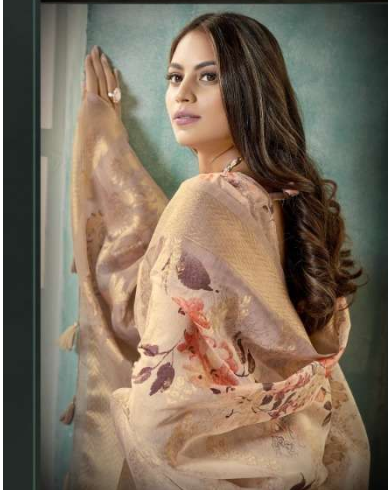

Beautiful Couture

THE ESSENCE OF GREAT FASHION.

D.NO.2201