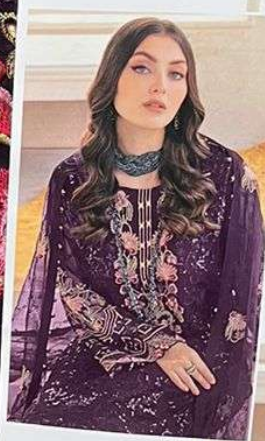

AL KHUSHBU®
ALK D.NO.3043-H

TOP
Fox Georgette
with Embroidery

BOTTOM-INNER
Dull santoon

DUPATTA
Nazmin
with Embroidery