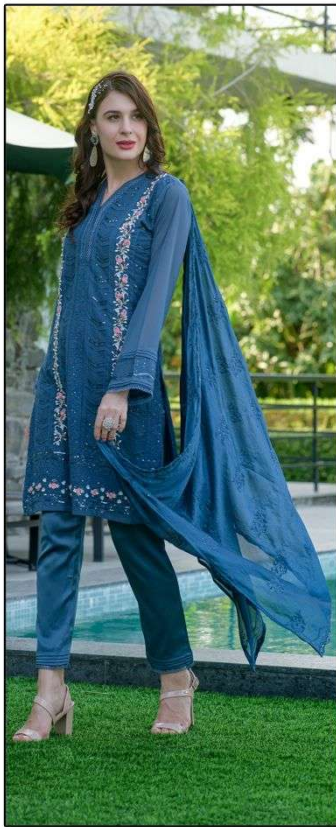

  
**LAIBA**  
AM VOL-165

LAIBA  
AM VOL-165

**LAIBA**  
AM VOL-165

  
**LAIBA**  
AM VOL-165

**LAIBA**  
AM VOL-165

VOL-165

**FABRICS DETAILS**

TOP:-PURE GEORGETTE

BOTTOM:-PURE COTTON SARTIN STREACHABLE

SIZE:-XL

**CARE INSTRUCTIONS**

DRY CLEAN RECOMMENDED  
DO NOT USE ANY TYPE OF BLEACH OR STAIN REMOVING CHEMICALS  
WASH & SOAK COLORED & WHITE FABRICS SEPARATELY  
DO NOT OVER EXPOSE DAMP FABRIC TO STRONG SUNLIGHT  
IRON AT MODERATE TEMPERATURE