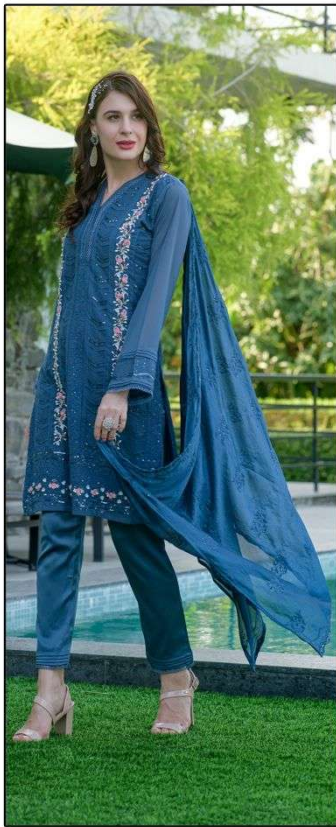

LAIBA  
AM VOL-165

LAIBA  
AM VOL-165

**LAIBA**  
AM VOL-165

  
**LAIBA**  
AM VOL-165

**LAIBA**  
AM VOL-165

VOL-165

**FABRICS DETAILS**

TOP:-PURE GEORGETTE

BOTTOM:-PURE COTTON SARTIN STREACHABLE

SIZE:-XL

**CARE INSTRUCTIONS**

DRY CLEAN RECOMMENDED  
DO NOT USE ANY TYPE OF BLEACH OR STAIN REMOVING CHEMICALS  
WASH & SOAK COLORED & WHITE FABRICS SEPARATELY  
DO NOT OVER EXPOSE DAMP FABRIC TO STRONG SUNLIGHT  
IRON AT MODERATE TEMPERATURE