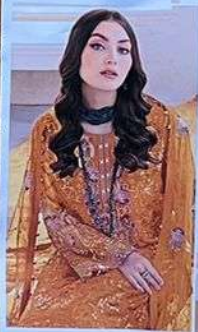

AL

AL KHUSHBU
ALK D.NO.3043-H

TOP
Fox Georgette
with Embroidery

BOTTOM-INNER
Dull santoon

DUPATTA
Nazmin
with Embroidery

AK
AL KHUSHBU

AK
AL KHUSHBU

AK
AL KHUSHBU

AK
AL KHUSHBU

AL KHUSHBU®
ALK D.NO.3043-F
TOP
Fox Georgette
with Embroidery
BOTTOM-INNER
Dull santoon
DUPATTA
Nazmin
with Embroid

AK

AK KHUSHBU
ALK D.NO.3043-G

TOP
Fox Georgette
with Embroidery
BOTTOM-INNER
Dull santoon
DUPATTA
Nazmin
with Embroidery