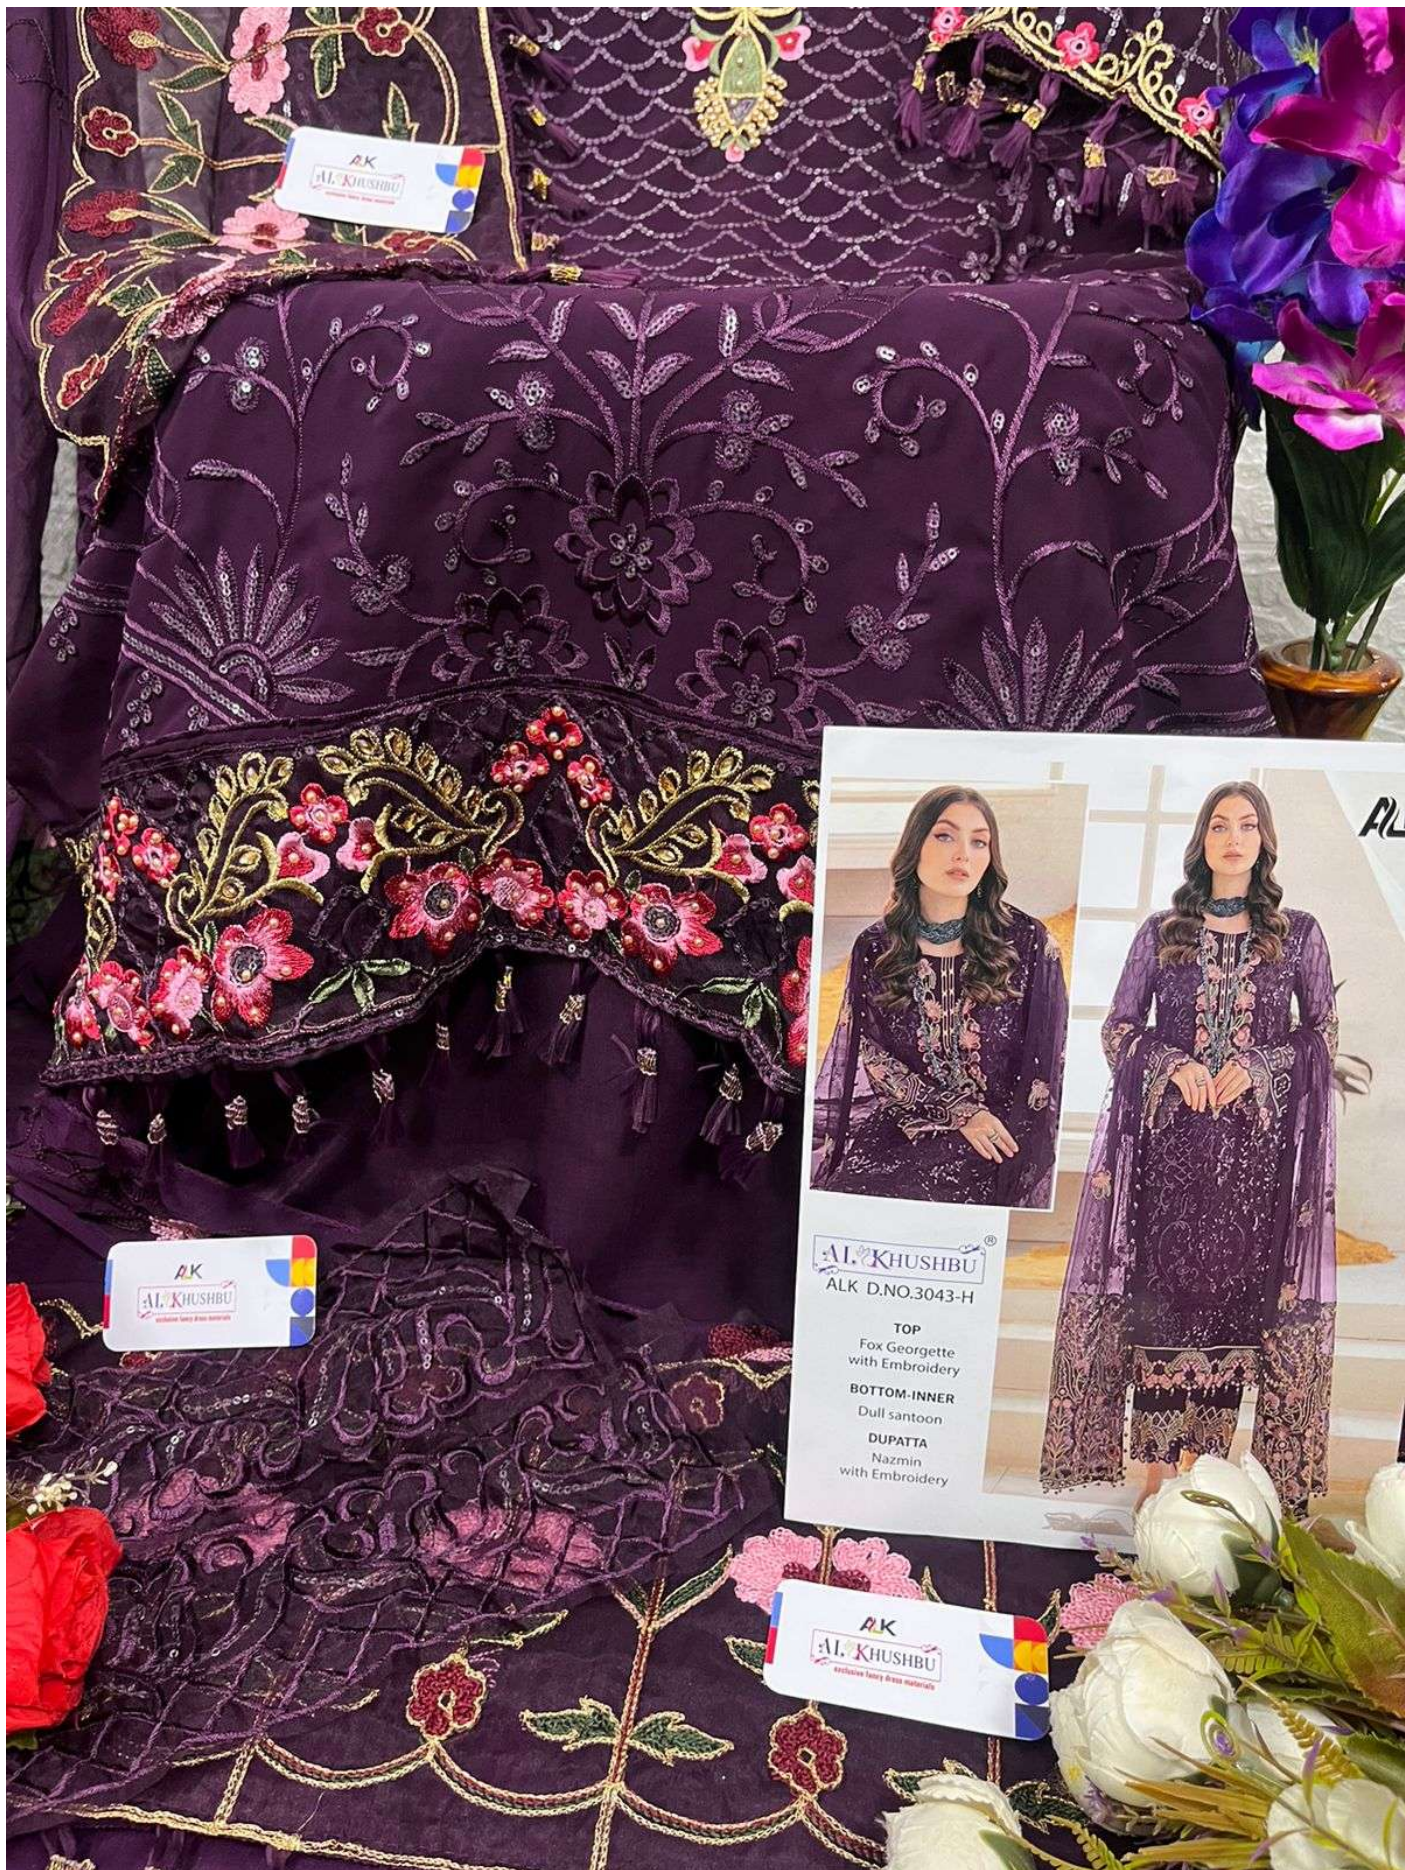

ALK-3043-E

ALK-3043-F

ALK-3043-G

ALK-3043-H

AK
AL-KHUSHBU

AK
AL-KHUSHBU

AK
AL-KHUSHBU

AL-KHUSHBU®
ALK D.NO.3043-H

TOP
Fox Georgette
with Embroidery

BOTTOM-INNER
Dull santoon

DUPATTA
Nazmin
with Embroidery

AL