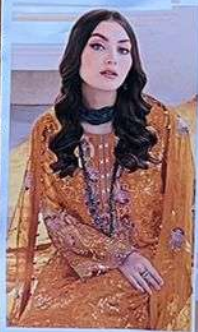

BOTTOM-INNER
Dull santoon

DUPATTA
Nazmin
with Embroidery

AK
AL KHUSHBU

AK
AL KHUSHBU
Premium Quality Ready Made Garments

AK
AL KHUSHBU
Premium Quality Ready Made Garments

AK
AL KHUSHBU
Premium Quality Ready Made Garments

AL KHUSHBU®
ALK D.NO.3043-F
TOP
Fox Georgette
with Embroidery
BOTTOM-INNER
Dull santoon
DUPATTA
Nazmin
with Embroid

AL-KHUSHBU
ALK D.NO.3043-G

TOP
Fox Georgette
with Embroidery

BOTTOM-INNER
Dull santoon

DUPATTA
Nazmin
with Embroidery