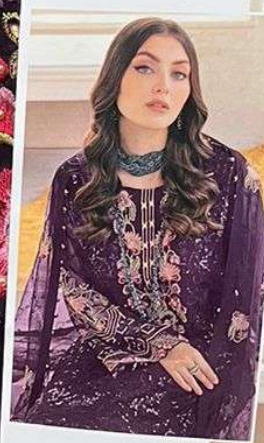

AL-KHUSHBU
ALK D.NO.3043-H

TOP
Fox Georgette
with Embroidery

BOTTOM-INNER
Dull santoon

DUPATTA
Nazmin
with Embroidery

AK
AL-KHUSHBU
exclusive Tarty Dress Materials