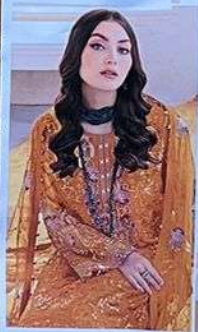

AL KHUSHBU
Prestigious Style for Every Occasion

AK
AL. KHUSHBU

AK
AL. KHUSHBU

AK
AL. KHUSHBU

AL. KHUSHBU®
ALK D.NO.3043-F
TOP
Fox Georgette
with Embroidery
BOTTOM-INNER
Dull santoon
DUPATTA
Nazmin
with Embroid