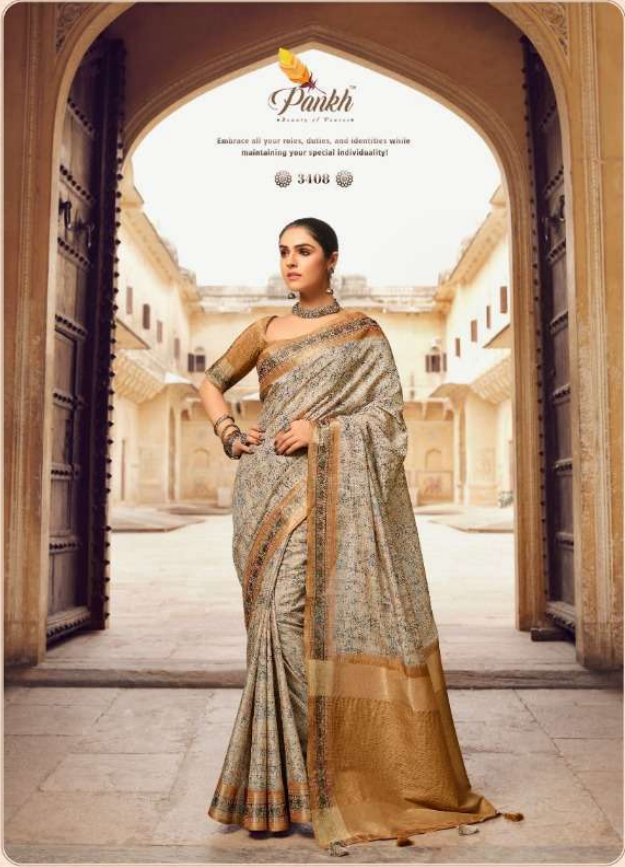

3405

Pankh
PINKH

A real feeling of pride and royalty, our premium hand woven saree is here of postel.

3406

Indulge in the luxury of our premium handwoven sarees, this shade with zari is the most versatile and suited for a soiree.

3407

Pankh
A legacy of Excellence

Inspired in the history of our premium handwoven sarees, this shade with zari is the most versatile and suited for a soiree.

3-407

Premium silk fabric outlasts the wearers, it is known for its resilience and lustrous shine.