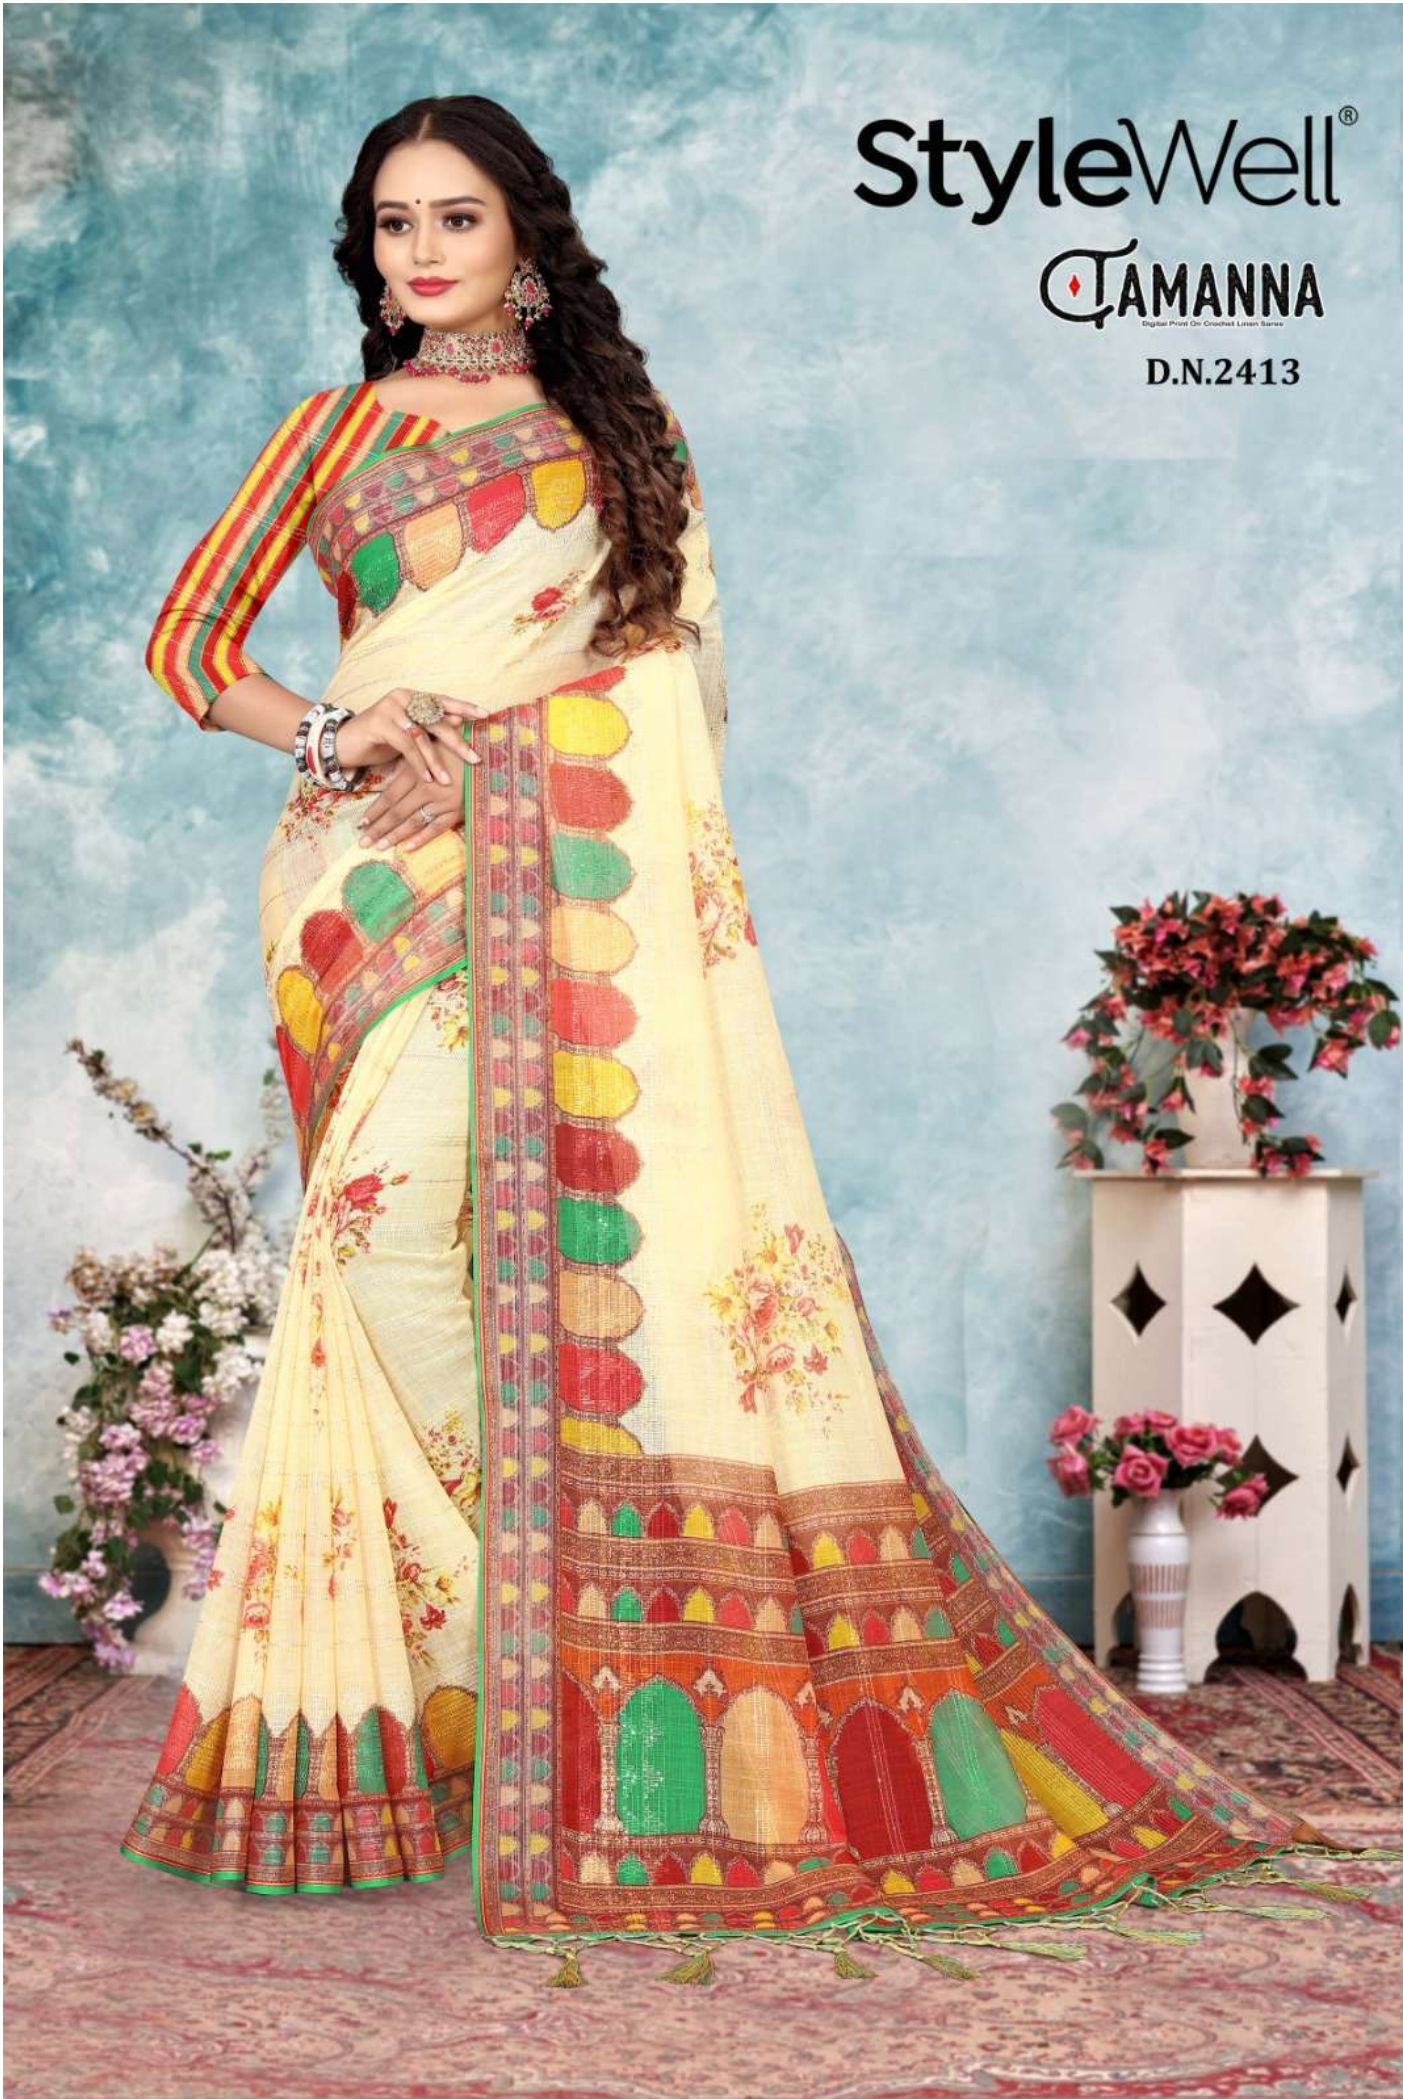

StyleWell®

TAMANNA  
Digital Print On Crochet Linen Saree

D.N.2414

StyleWell®

TAMANNA  
Digital Print On Crochet Linen Saree

D.N.2413

StyleWell®

D.N.2411