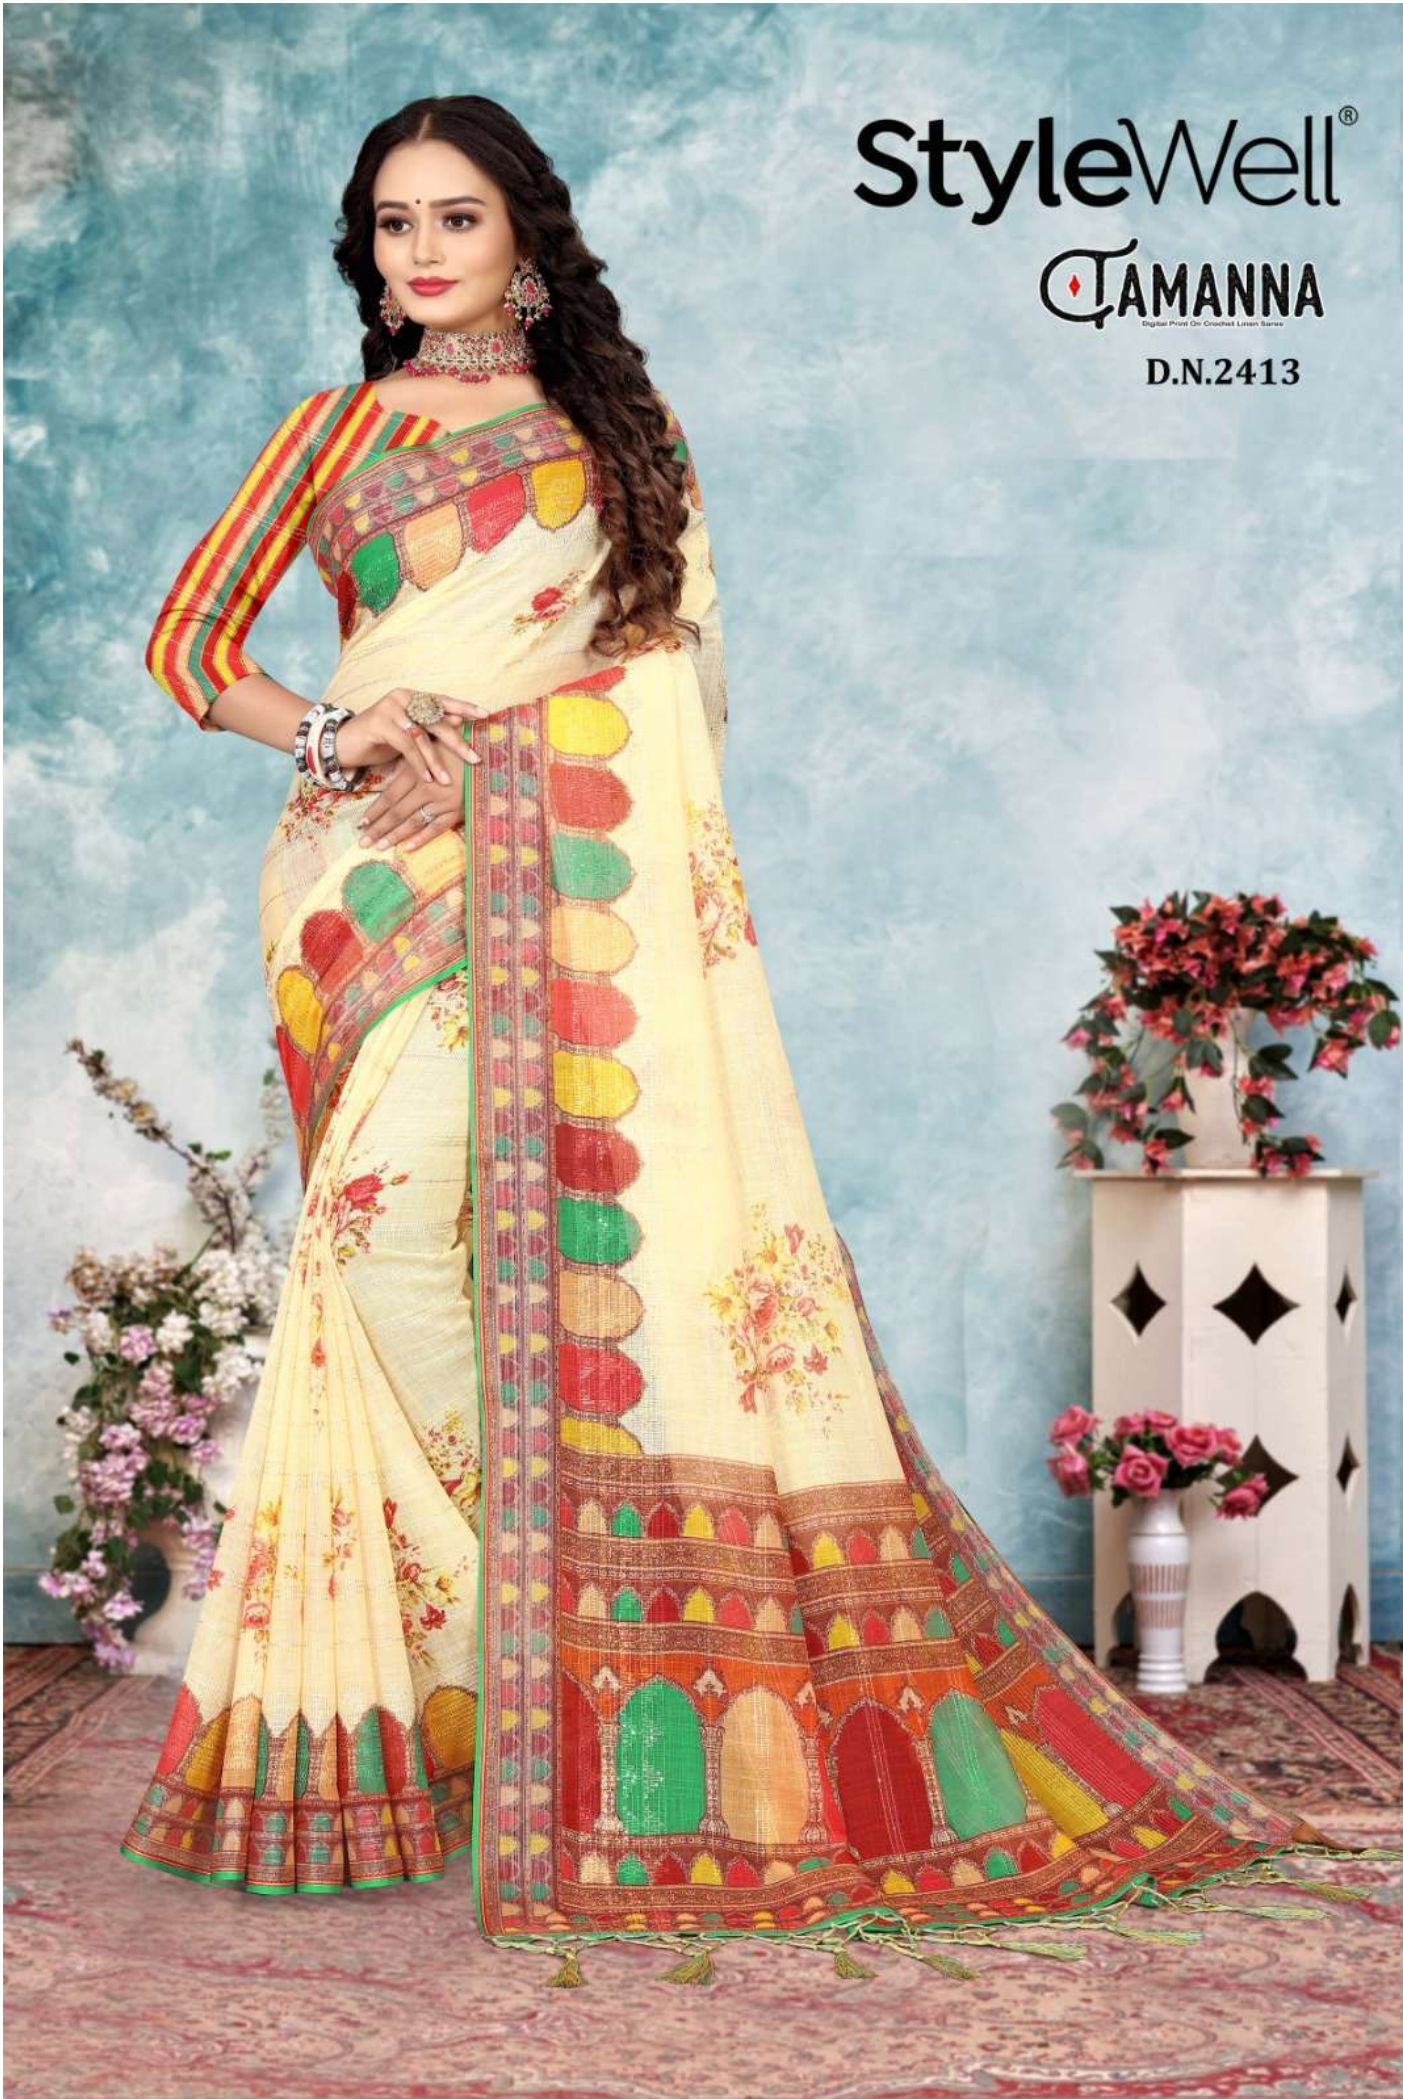

StyleWell®

TAMANNA
Digital Print On Crochet Linen Saree

D.N.2414

StyleWell®

TAMANNA
Digital Print On Crochet Linen Saree

D.N.2413

StyleWell®

D.N.2411