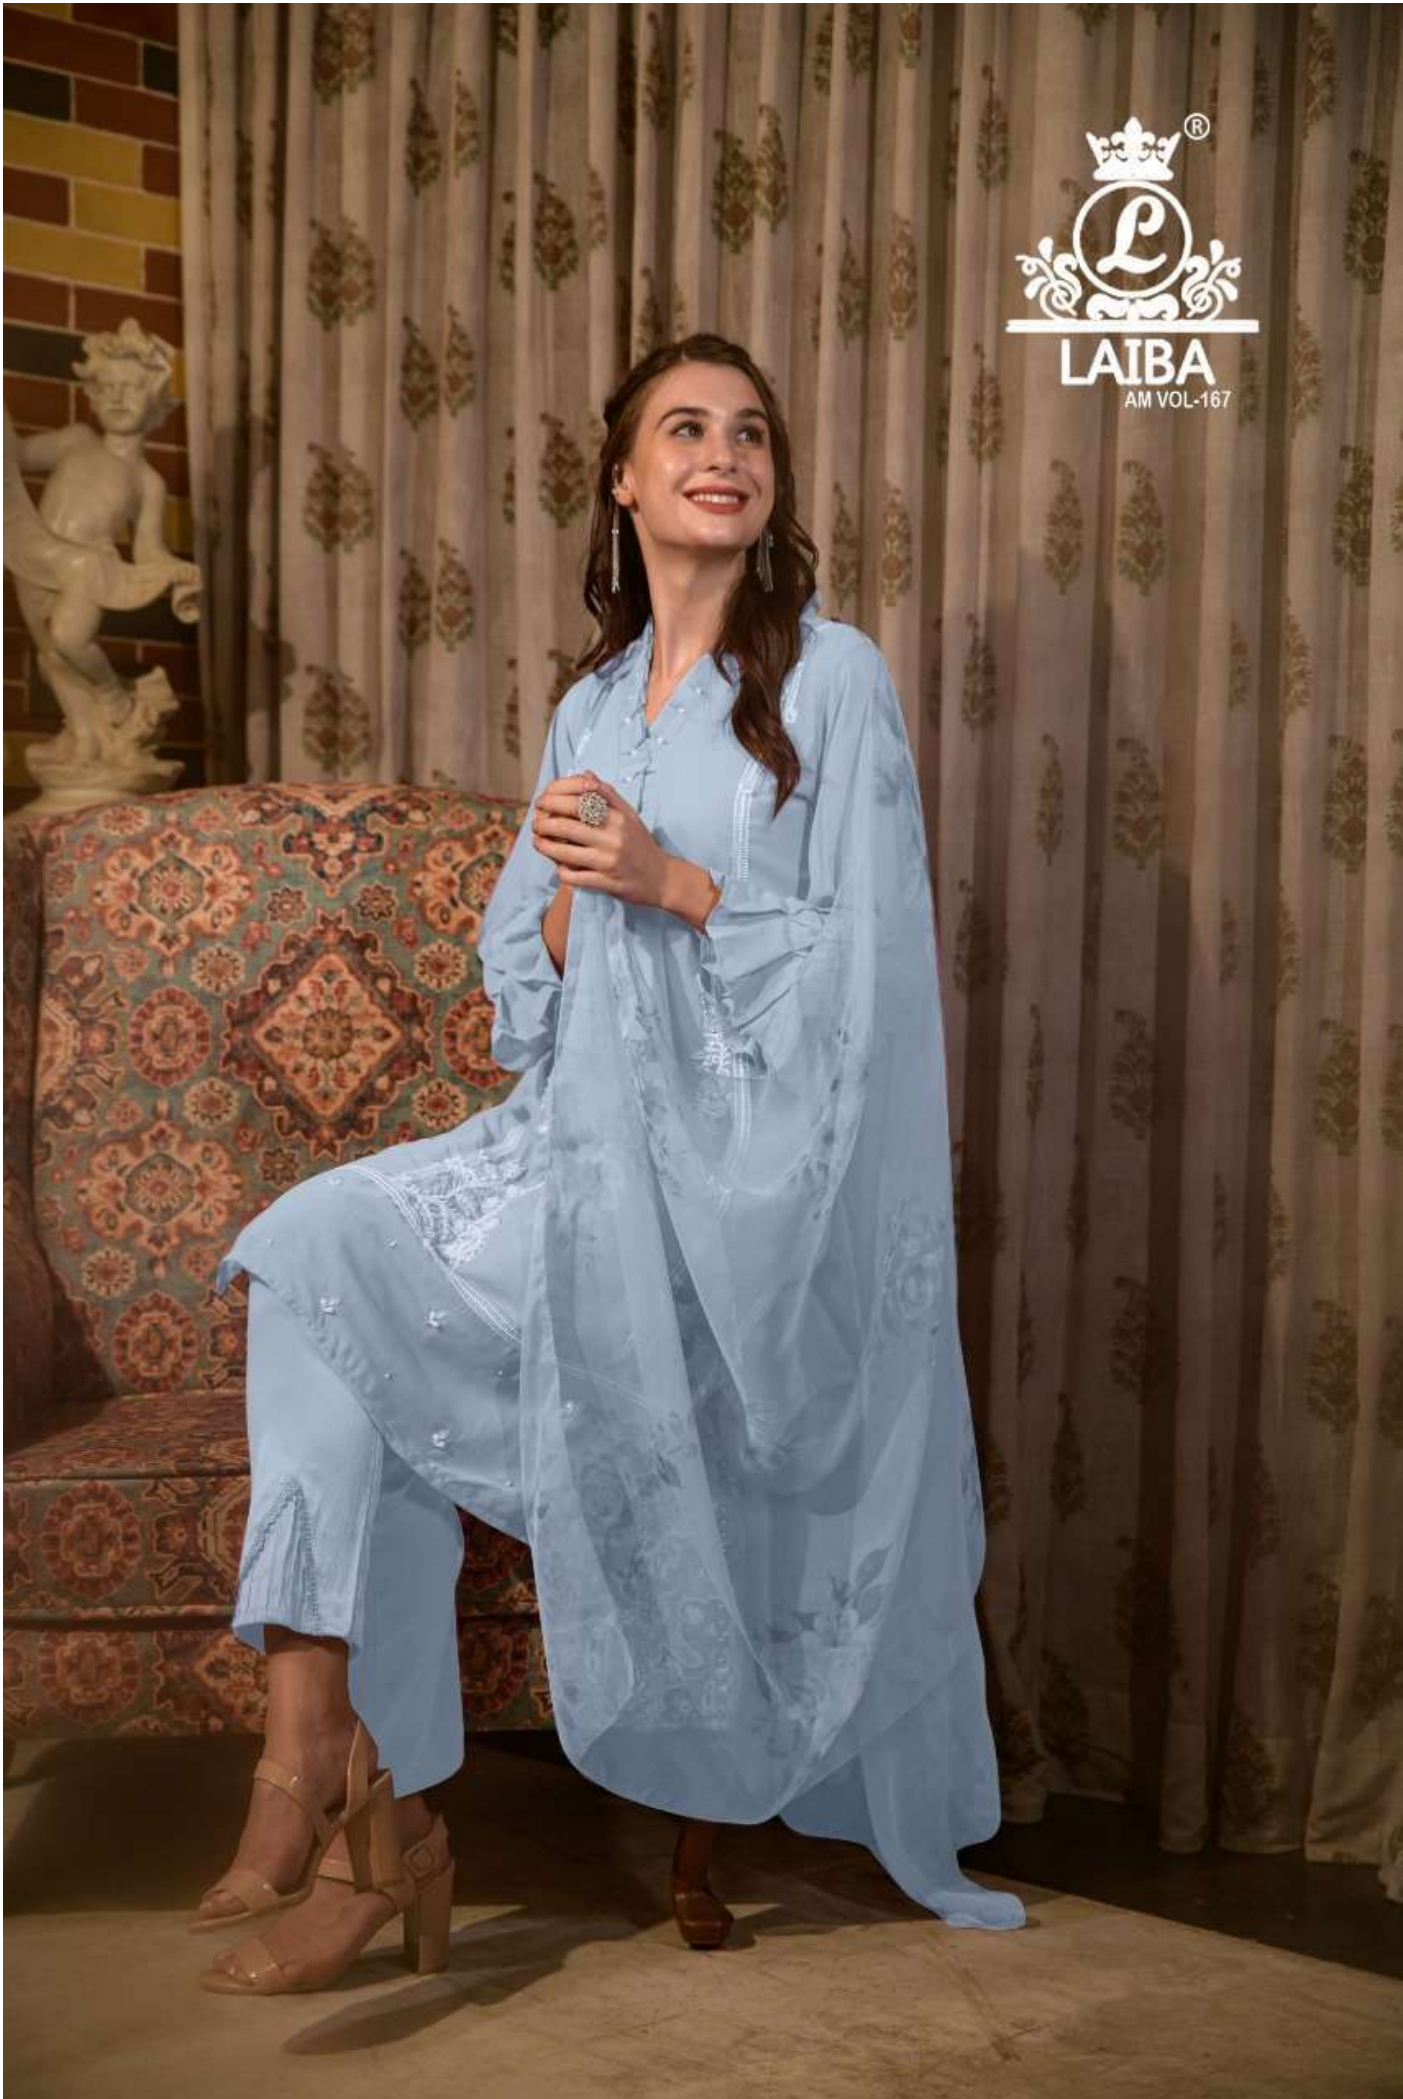

LAIBA
AM VOL-167

LAIBA
AM VOL-167

LAIBA
AM VOL-167

LAIBA
AM VOL-167

LAIBA
AM VOL-167

LAIBA
AM VOL-167

LAIBA
AM VOL-167

LAIBA
AM VOL-167

LAIBA
AM VOL-167

LAIBA
AM VOL-167

FABRICS DETAILS

TOP:-PURE GEORGETTE

BOTTOM:-PURE COTTON SARTIN STREACHABLE

SIZE:-XL

CARE INSTRUCTIONS

DRY CLEAN RECOMMENDED
DO NOT USE ANY TYPE OF BLEACH OR STAIN REMOVING CHEMICALS
WASH & SOAK COLORED & WHITE FABRICS SEPARATELY
DO NOT OVER EXPOSE DAMP FABRIC TO STRONG SUNLIGHT
IRON AT MODERATE TEMPERATURE