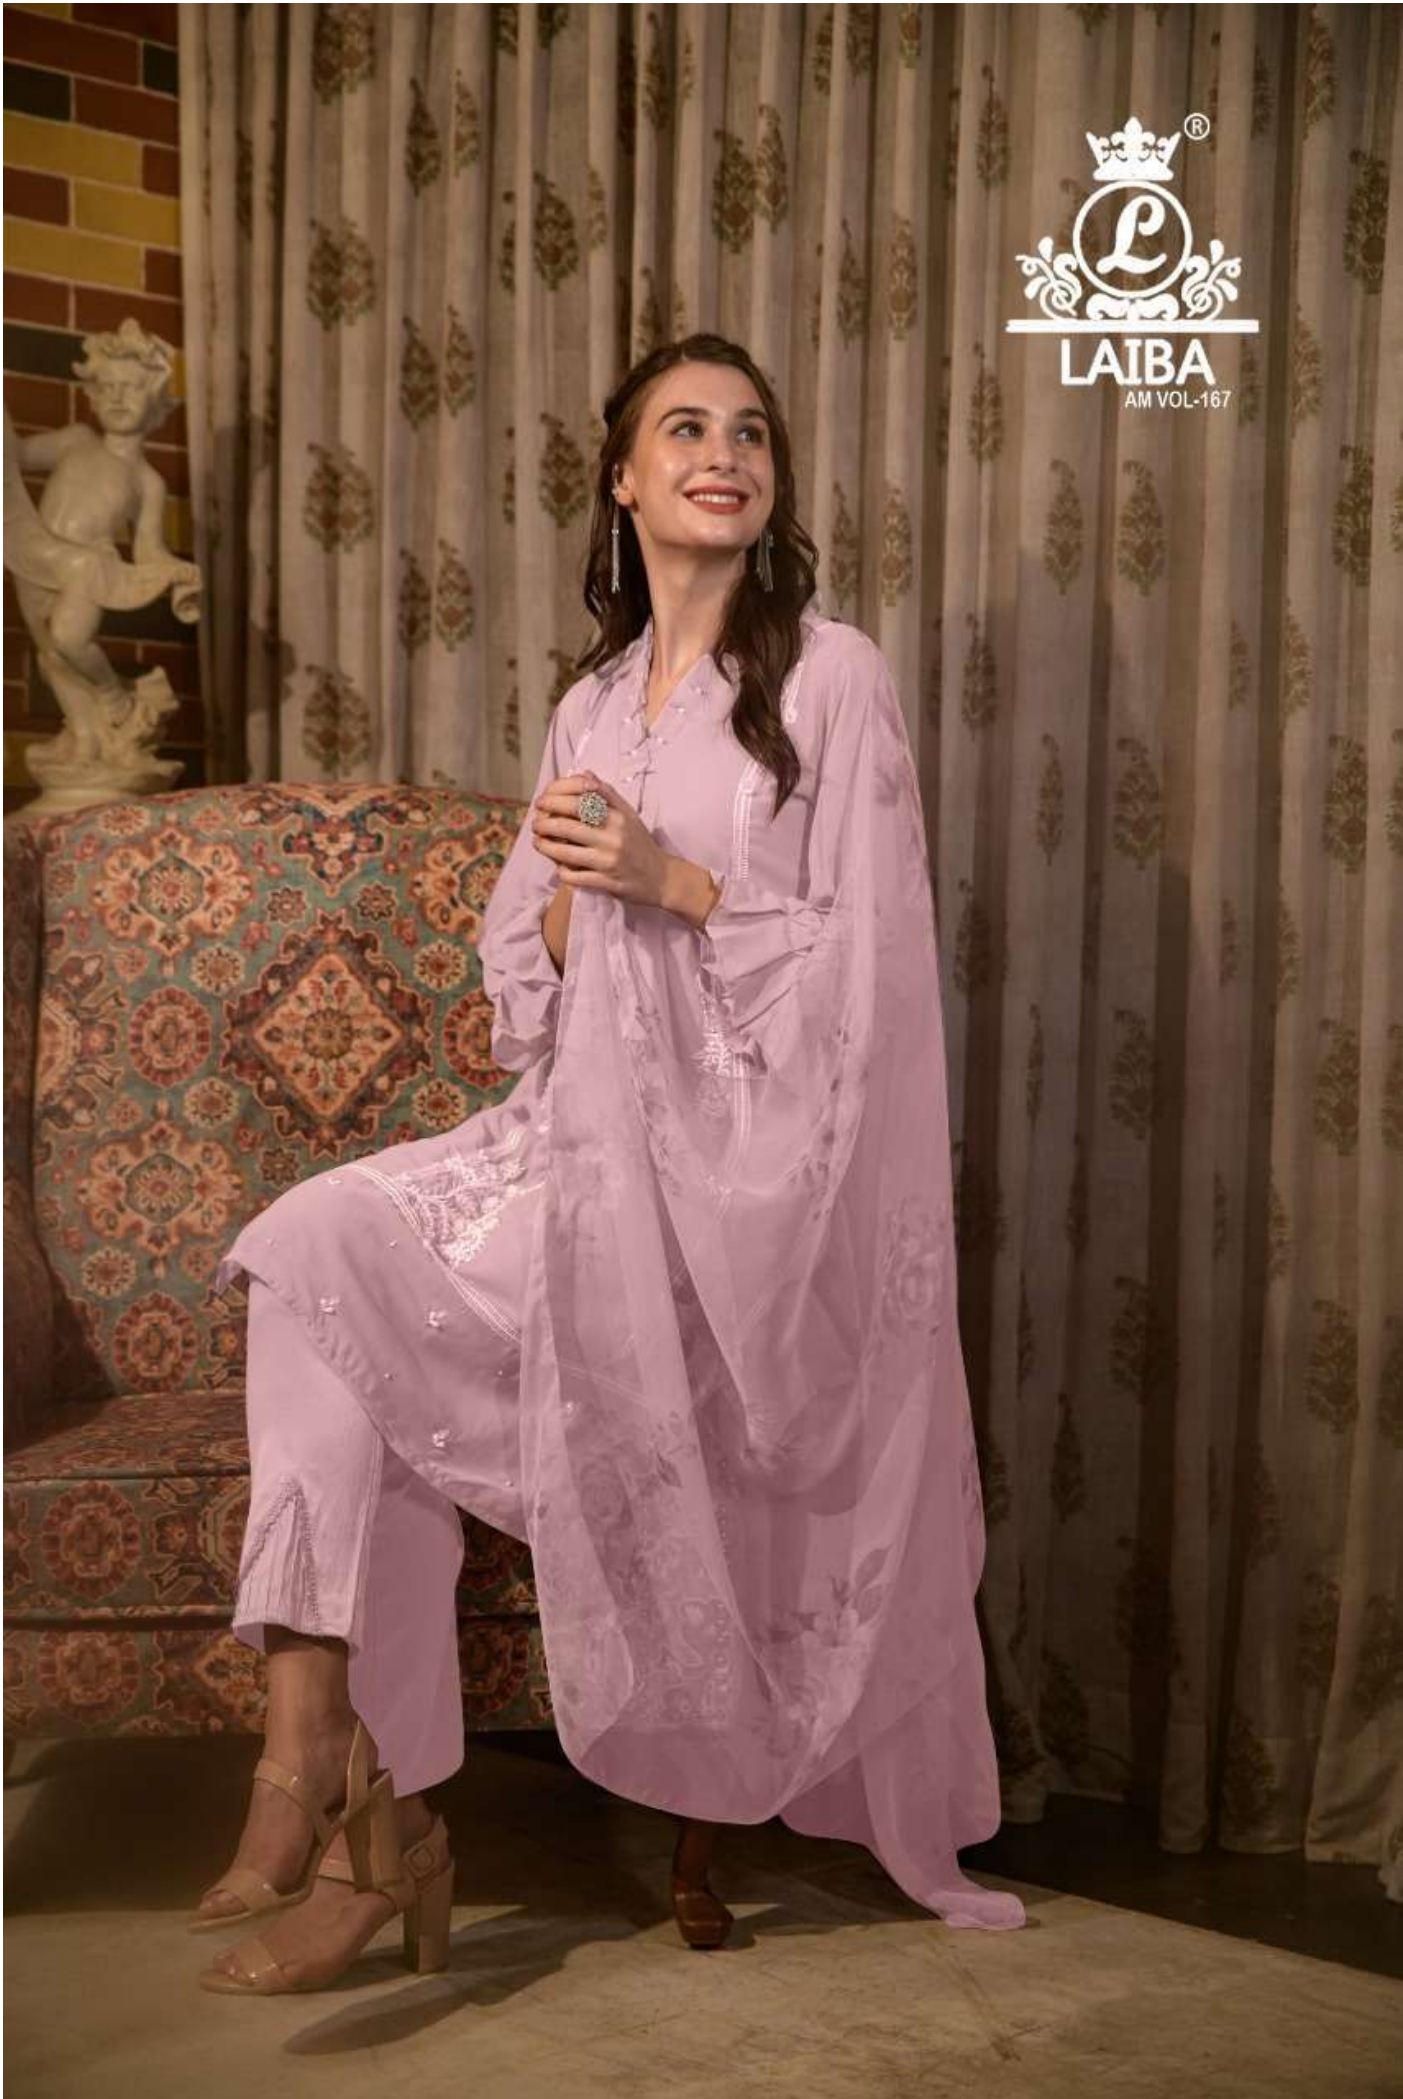

LAIBA
AM VOL-167

LAIBA
AM VOL-167

LAIBA
AM VOL-167

LAIBA
AM VOL-167

LAIBA
AM VOL-167

LAIBA
AM VOL-167

LAIBA
AM VOL-167

LAIBA
AM VOL-167

LAIBA
AM VOL-167

LAIBA
AM VOL-167

FABRICS DETAILS

TOP:-PURE GEORGETTE

BOTTOM:-PURE COTTON SARTIN STREACHABLE

SIZE:-XL

CARE INSTRUCTIONS

DRY CLEAN RECOMMENDED
DO NOT USE ANY TYPE OF BLEACH OR STAIN REMOVING CHEMICALS
WASH & SOAK COLORED & WHITE FABRICS SEPARATELY
DO NOT OVER EXPOSE DAMP FABRIC TO STRONG SUNLIGHT
IRON AT MODERATE TEMPERATURE