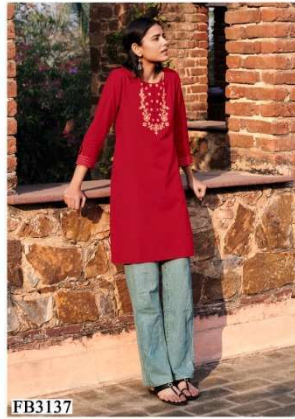

four
buttons

Elegance · Designed & Delivered

**four
buttons**

Elegance - Designed & Delivered

FB3137

PRESENTING TO YOU OUR NEW CATLOGUE

TULIP-3

FROM FOUR BUTTONS

PRODUCT DETAIL

:TOP:

KURTI - INTRICATE PLACEMENT EMBROIDERIES ON HEAVY COTTON DOBBY.

:SIZES:

M L XL XXL 3XL.

TOTAL PCS- 7

Elegance - Designed & Delivered

FOUR BUTTONS ALL RIGHTS RESERVED

Elegance - Designed & Delivered

TULIP 3

**four
buttons**

Elegance - Designed & Delivered

FB3131

**four
buttons**
●●●●

Elegance - Designed & Delivered

FB3132