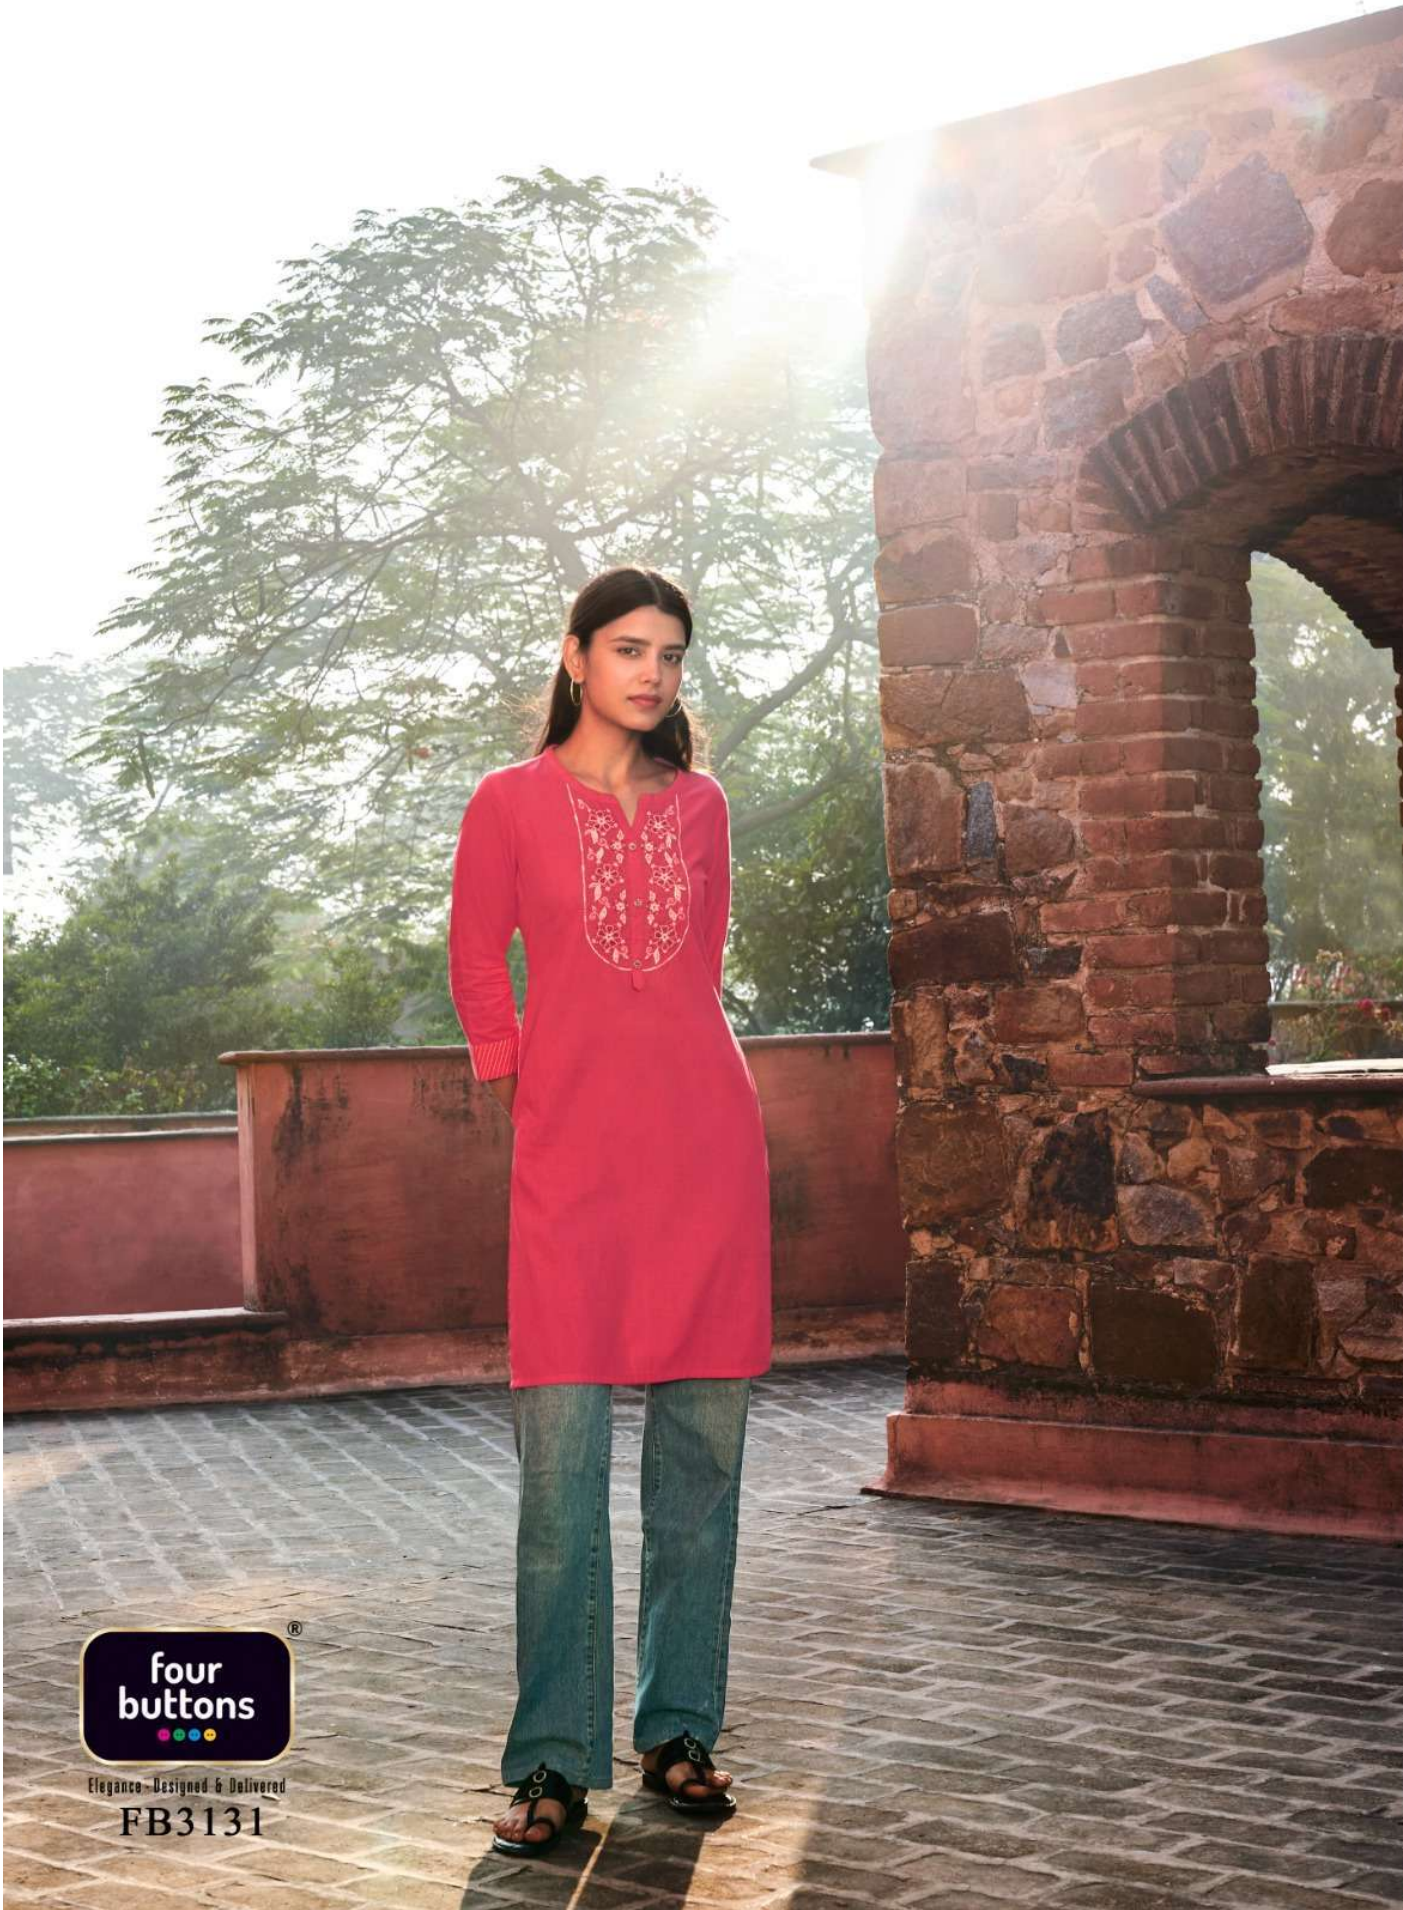

four
buttons

Elegance · Designed & Delivered

**four
buttons**

Elegance - Designed & Delivered

FB3137

PRESENTING TO YOU OUR NEW CATLOGUE

TULIP-3

FROM FOUR BUTTONS

PRODUCT DETAIL

:TOP:

KURTI - INTRICATE PLACEMENT EMBROIDERIES ON HEAVY COTTON DOBBY.

:SIZES:

M L XL XXL 3XL.

TOTAL PCS- 7

Elegance - Designed & Delivered

FOUR BUTTONS ALL RIGHTS RESERVED

Elegance - Designed & Delivered

TULIP 3

**four
buttons**

Elegance - Designed & Delivered

FB3131

**four
buttons**
●●●●

Elegance - Designed & Delivered

FB3132