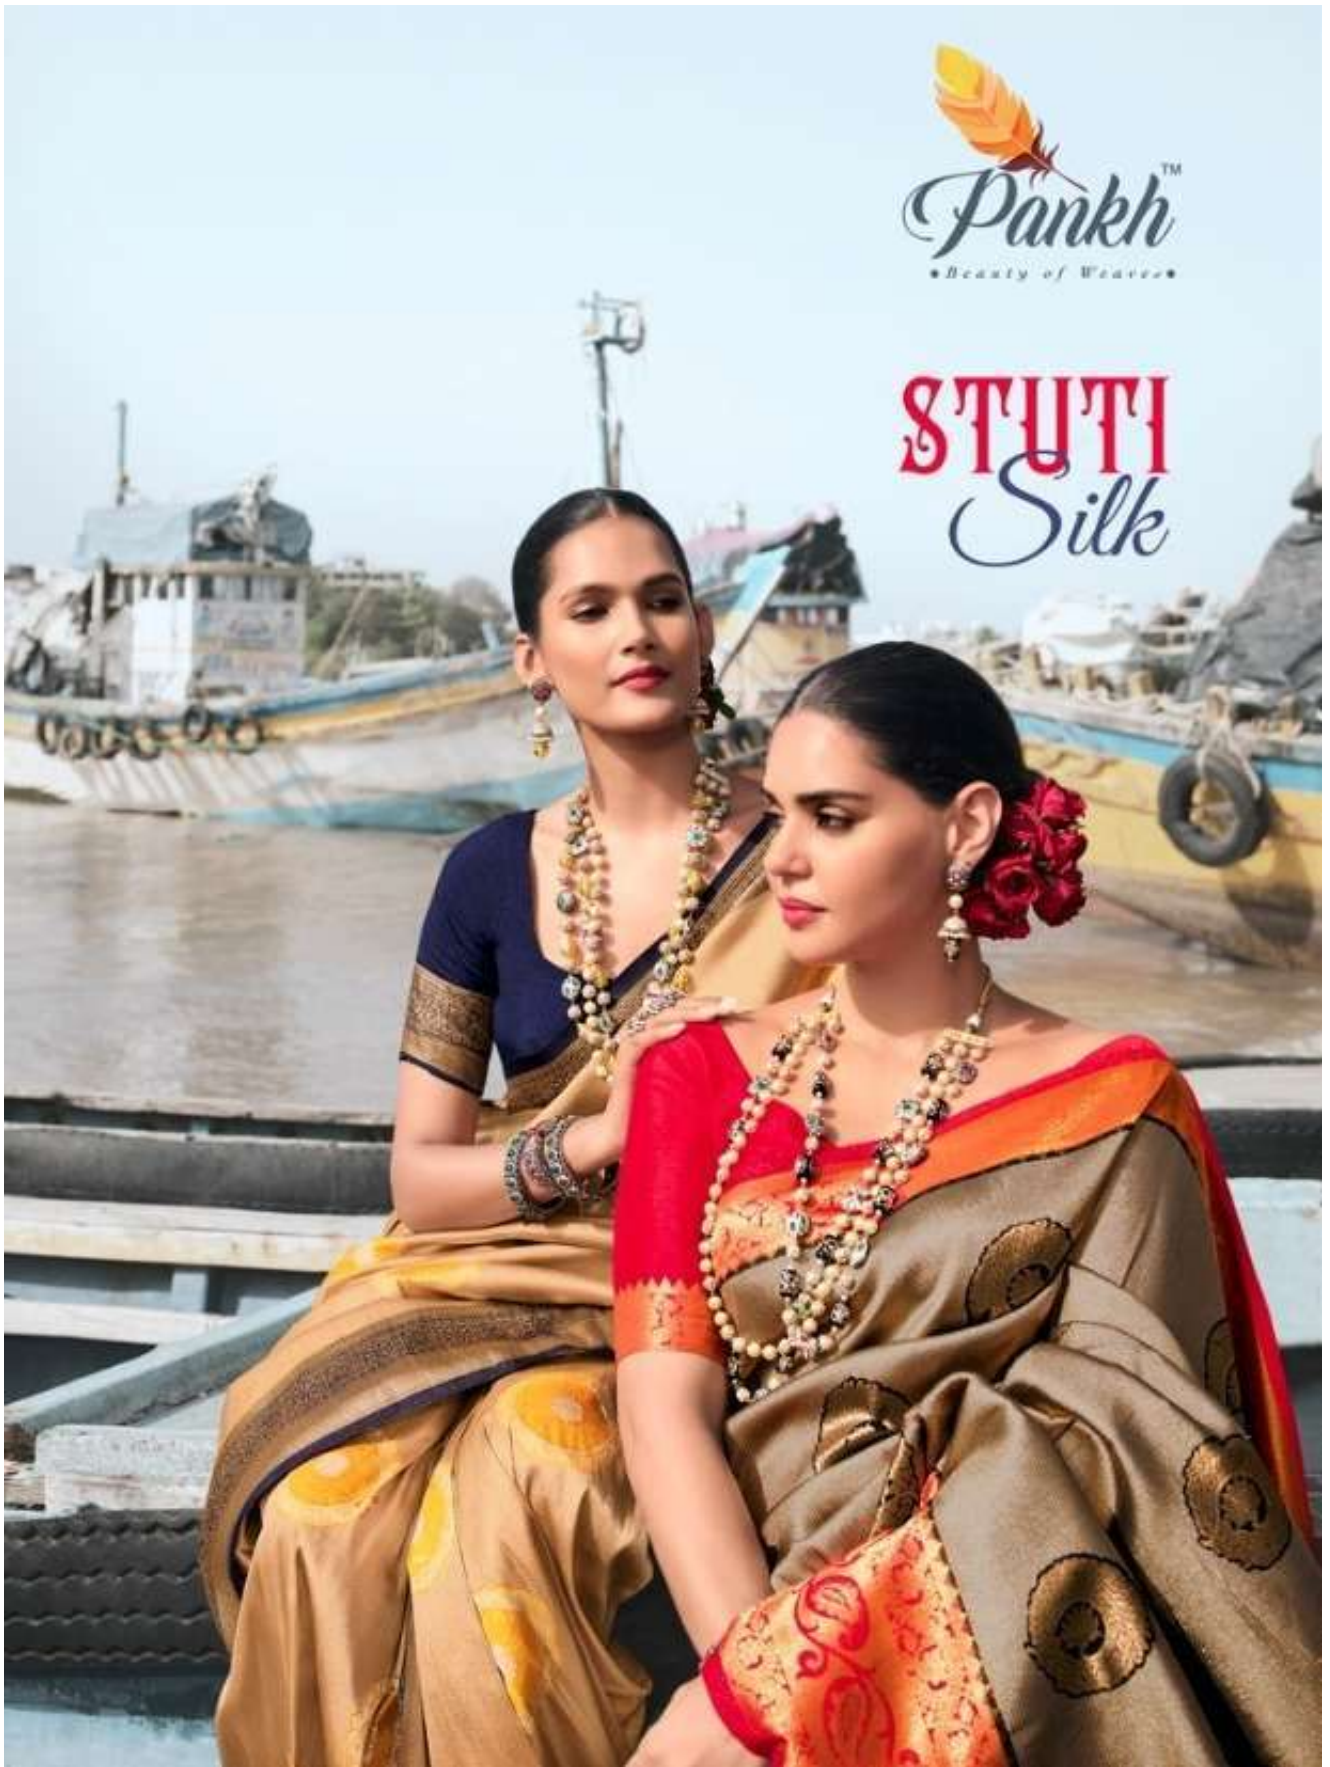

Pankh™  
Beauty of Weavers

STUTI  
Silk

Pankh™  
Beauty of Weavers

STUTI  
Silk

3105

*Glory of*  
ROOTS

100 DIFFERENT FORMS, 100 DIFFERENT  
COLOURS - A SAREE HAS MANAGED  
TO REIGN AS THE QUEEN OF EVERY  
INDIAN WOMAN'S WARDROBE FOR CENTURIES.

3107

  
Pankh  
BRANDS OF PASTORAL

*Touch*  
TRADITION

A TOUCH OF TRADITION AND A HINT OF  
ART. EVERYTHING  
THAT YOU HAVE BEEN LOOKING  
FOR TO MAKE YOUR LOOK SPECIAL, COMES  
ALIVE IN THIS MAJESTIC GREEN SAREE.

3108

3101

3102

3103

3107

3108

3109