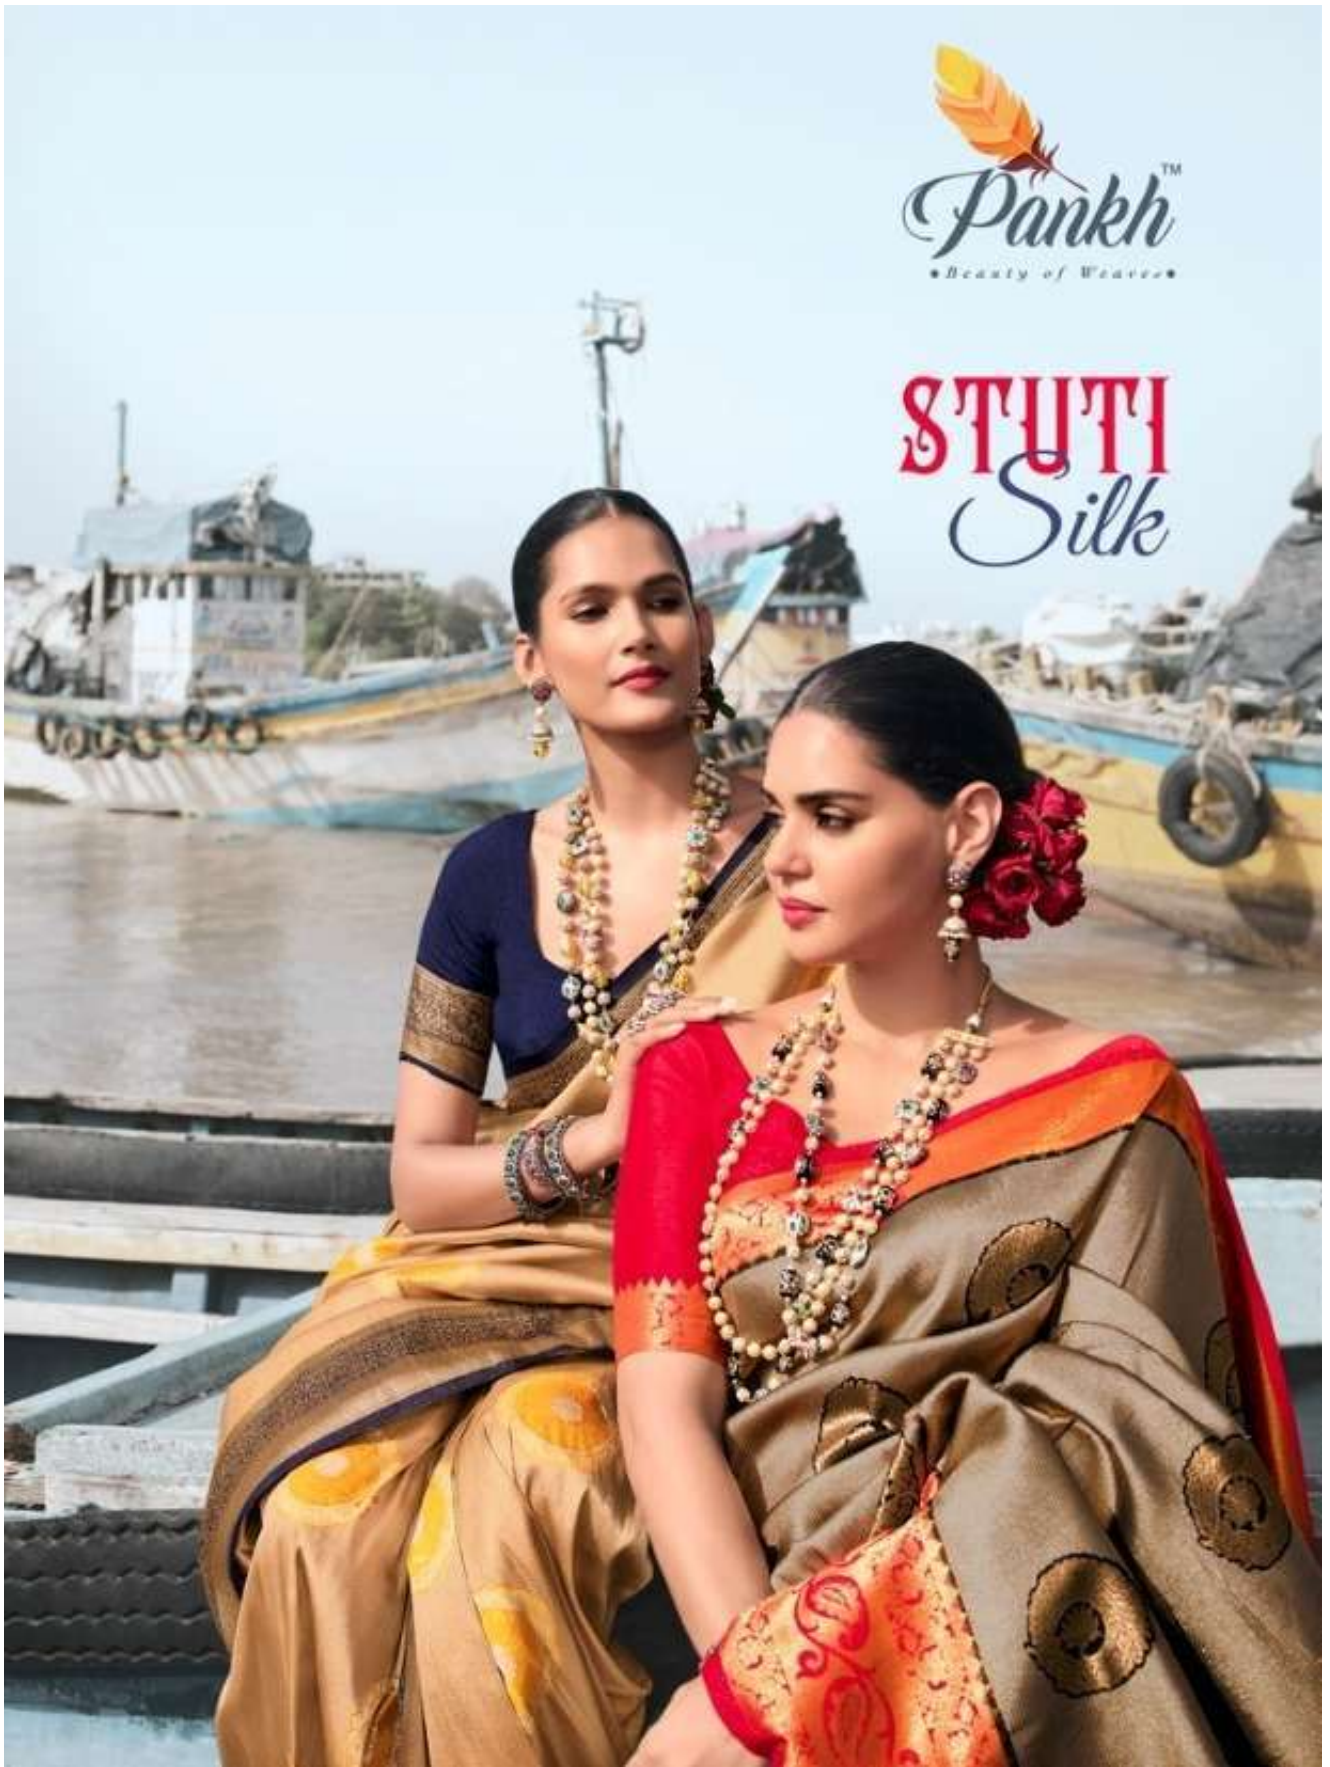

Pankh™
Beauty of Weavers

STUTI
Silk

Pankh™
Beauty of Weavers

STUTI
Silk

Opulence of SILK

WEARS, TEXTURES AND FEEL
SOAK IN THE RICH WEAVES,
THE LUSTROUS TEXTURES,
THE FEELING OF GRANDIOSE.

Grandeur of
GRACE

WEAR THE ELEGANCE AND GRACE,
ELABORATE DESIGNS AND RICH SILK
FABRIC. CRAFTED WITH MATCHLESS
WEAVING SKILLS, TO KEEP THE
COMPLIMENTS COMING!

3105

*Glory of*  
ROOTS

100 DIFFERENT FORMS, 100 DIFFERENT  
COLOURS - A SAREE HAS MANAGED  
TO REIGN AS THE QUEEN OF EVERY  
INDIAN WOMAN'S WARDROBE FOR CENTURIES.

3107

  
**Pankh**  
BRANDS OF PASTORAL

**Touch**  
**TRADITION**

A TOUCH OF TRADITION AND A HINT OF ART. EVERYTHING THAT YOU HAVE BEEN LOOKING FOR TO MAKE YOUR LOOK SPECIAL, COMES ALIVE IN THIS MAJESTIC GREEN SAREE.

3108

3101

3102

3103

3107

3108

3109