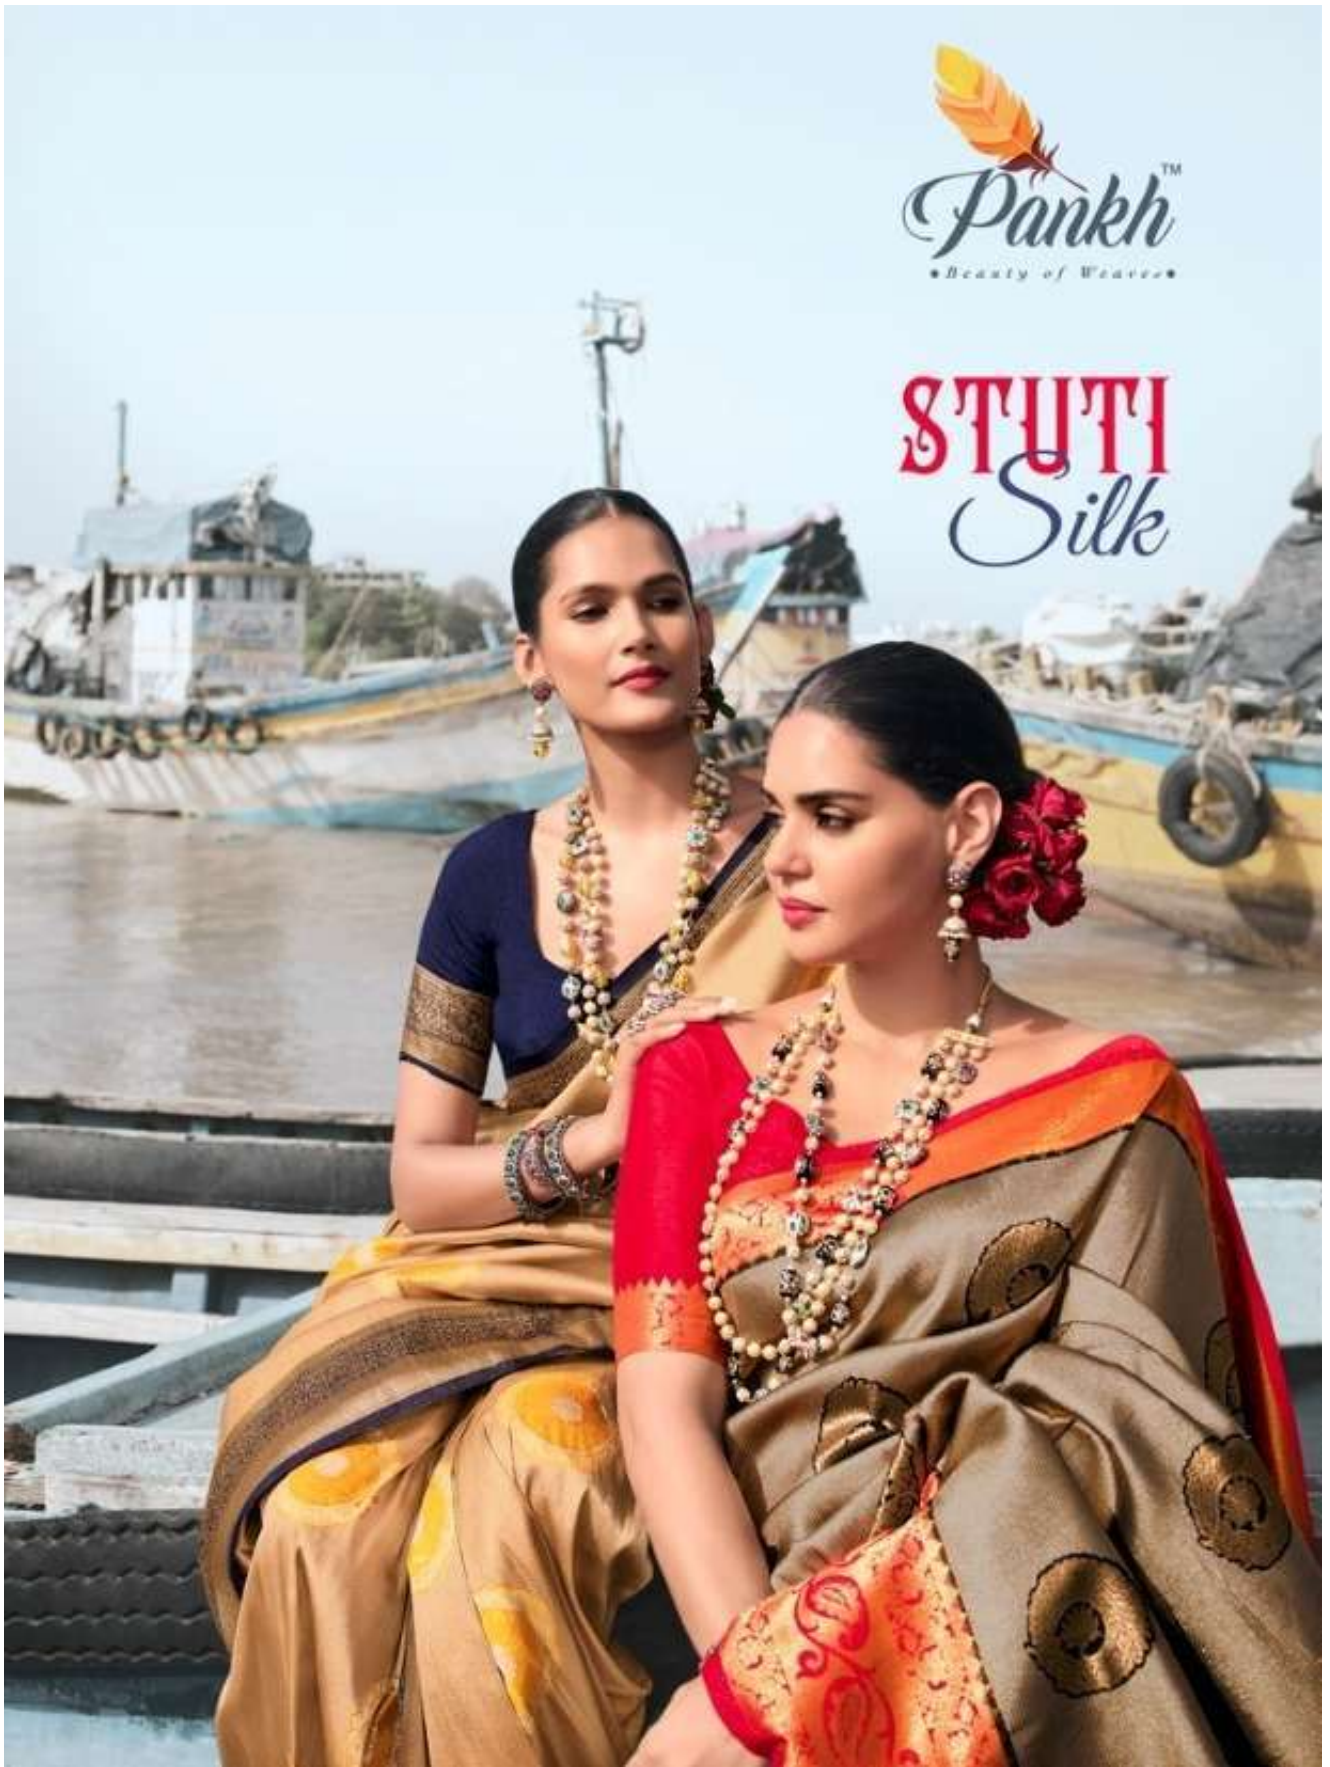

Pankh™
Beauty of Weavers

STUTI
Silk

Pankh™
Beauty of Weavers

STUTI
Silk

Opulence of SILK

WEARS, TEXTURES AND FEEL
SOAK IN THE RICH WEAVES,
THE LUSTROUS TEXTURES,
THE FEELING OF GRANDIOSE.

Grandeur of
GRACE

WEAR THE ELEGANCE AND GRACE,
ELABORATE DESIGNS AND RICH SILK
FABRIC. CRAFTED WITH MATCHLESS
WEAVING SKILLS, TO KEEP THE
COMPLIMENTS COMING!

3102

*Pankh*  
Heritage of Weavers

*Melody of*  
**COLOURS**

INCLUDE IN THE LIBRARY OF OUR  
PREMIUM HANDWOVEN SAREES,  
THESE SHADIS WITH ZARI ARE  
THE MOST VERSATILE AND SUITED  
FOR A SOHRE.

*Allure of*  
WEAVES

3105

Glory of
ROOTS

100 DIFFERENT FORMS, 100 DIFFERENT
COLOURS - A SAREE HAS MANAGED
TO REIGN AS THE QUEEN OF EVERY
INDIAN WOMAN'S WARDROBE FOR CENTURIES.

3107

Pankh
BRANDS OF PASTORAL

Touch
TRADITION

A TOUCH OF TRADITION AND A HINT OF
ART. EVERYTHING
THAT YOU HAVE BEEN LOOKING
FOR TO MAKE YOUR LOOK SPECIAL, COMES
ALIVE IN THIS MAJESTIC GREEN SAREE.