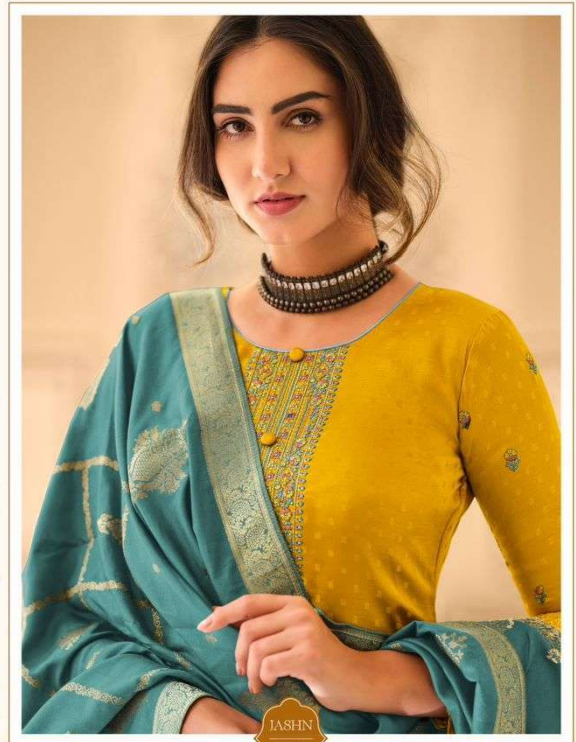

منتز آرٹس
Munteez Arts
Rajpuri de Luxe

|| STUNNING FASHION ||