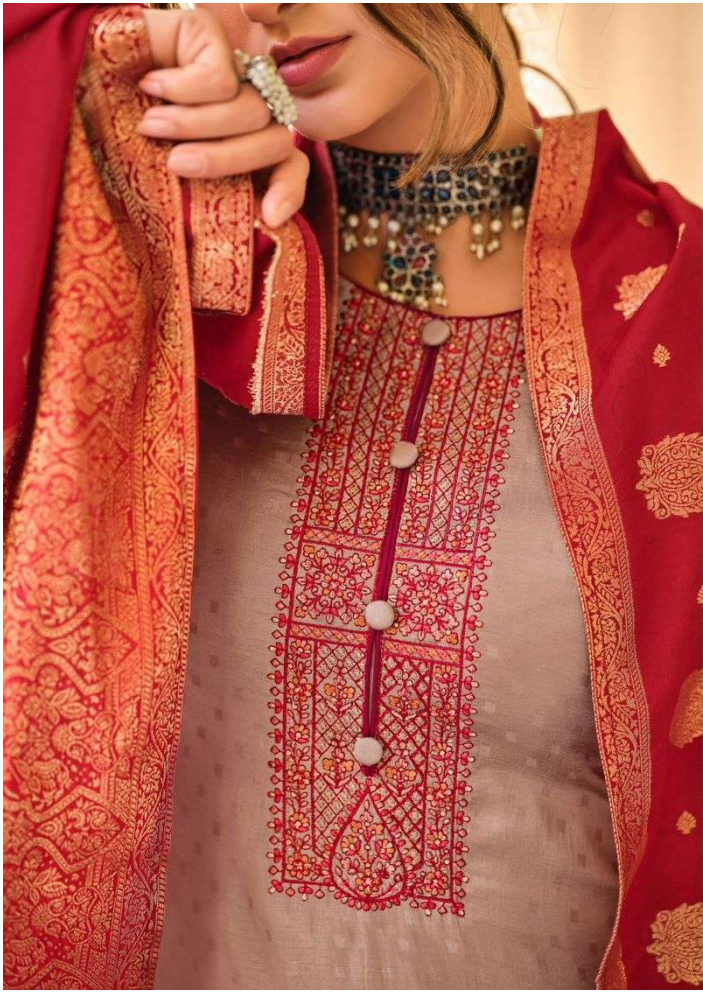

منتظر آرٹس
Muntaz Arts
Rajpuri to Lounge

JASHN
11003

|| PERFECT CHOICE ||

A full-body photograph of a woman in a red and gold saree with a grey blouse, standing in a classical setting. The saree features gold floral motifs and a red border. The blouse has a grey base with red floral patterns. The background is a warm, golden-toned interior with architectural details. A gold badge with the text 'JASHN 11003' is positioned at the bottom of the image. Below the image, the text '|| PERFECT CHOICE ||' is displayed with a decorative flourish.