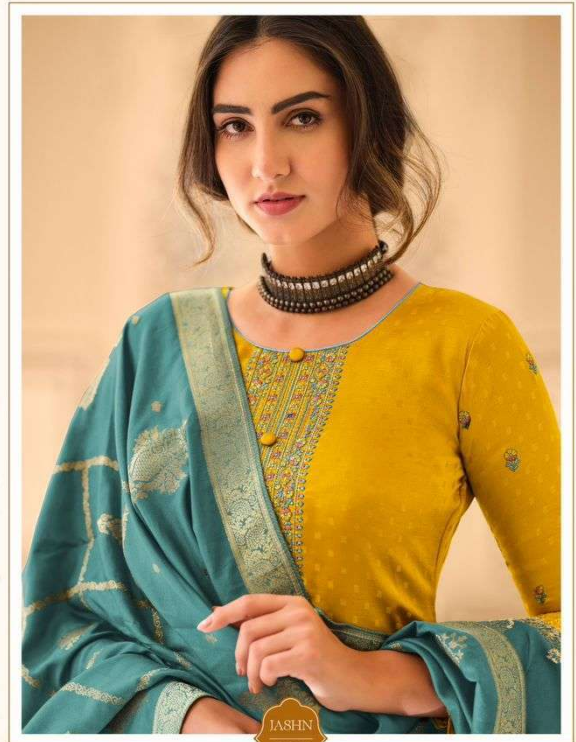

منتزات افسان
Muntaz Arts
Rajshahi de Luxe

|| STUNNING FASHION ||