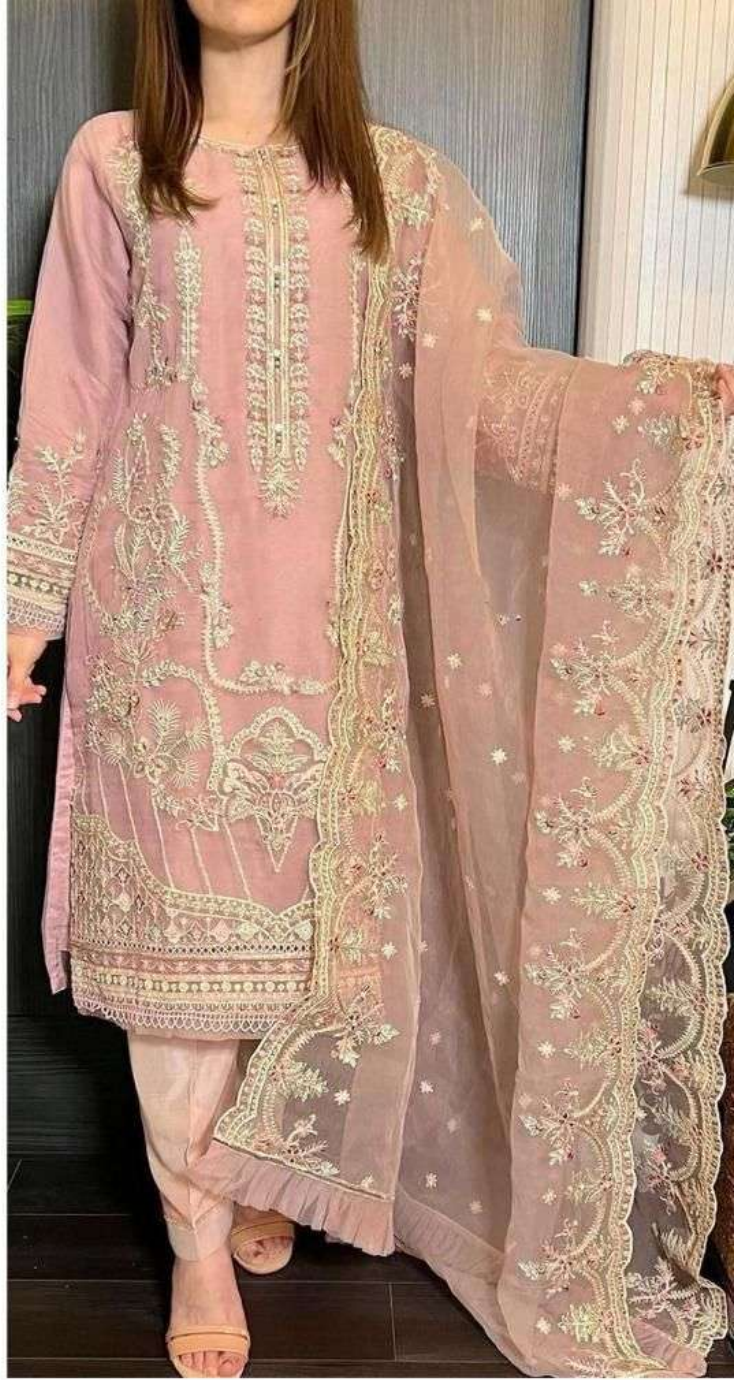

HOOR TEX

OR-9

DRY CLEAN ONLY.   
DO NOT USE ANY BLEACH OR STAIN REMOVEG CHEMICAL.   
IRON THE FABRIC AT MODERATE TEMPERATURE. 

HOOR TEX

OR-9

DRY CLEAN ONLY.   
DO NOT USE ANY BLEACH OR STAIN REMOVEG CHEMICAL.   
IRON THE FABRIC AT MODERATE TEMPERATURE. 