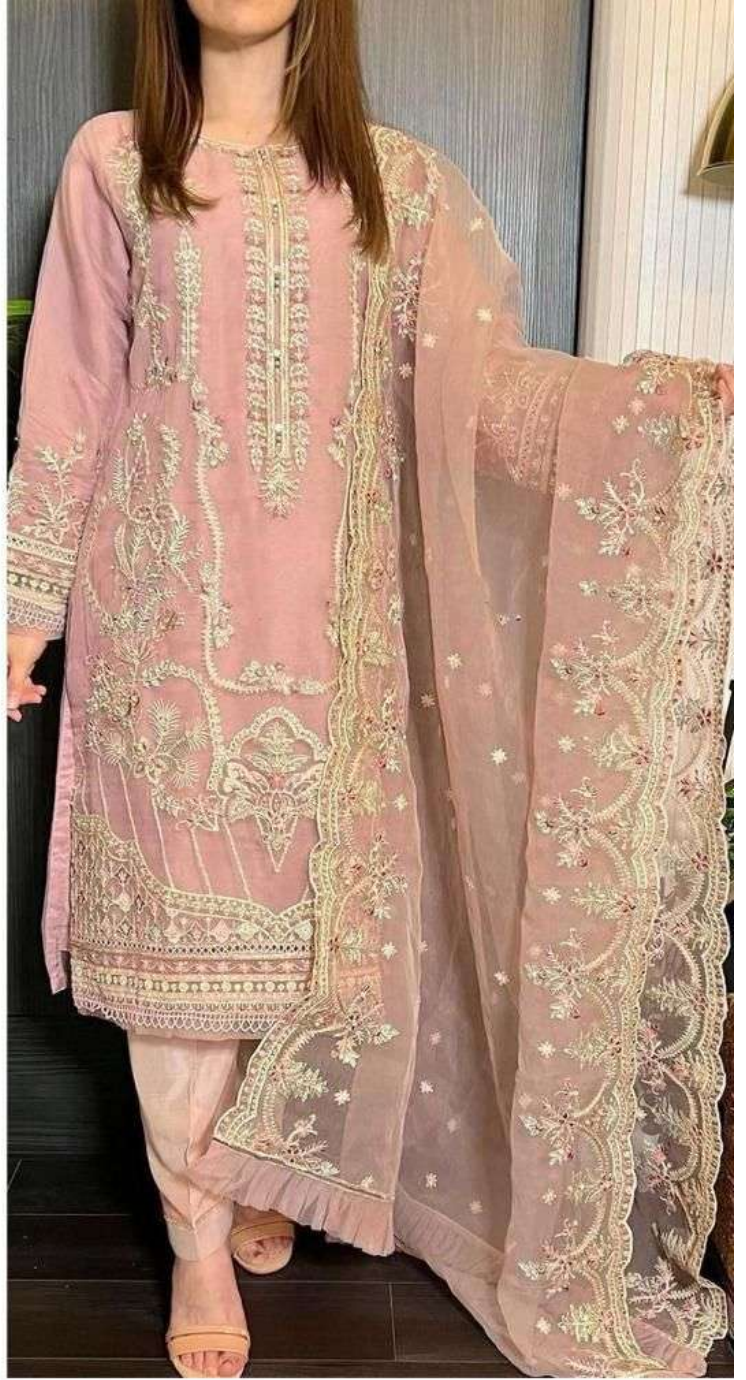

HOOR TEX

OR-9

DRY CLEAN ONLY. 
DO NOT USE ANY BLEACH OR STAIN REMOVEG CHEMICAL. 
IRON THE FABRIC AT MODERATE TEMPERATURE. 

HOOR TEX

OR-9

DRY CLEAN ONLY. 
DO NOT USE ANY BLEACH OR STAIN REMOVEG CHEMICAL. 
IRON THE FABRIC AT MODERATE TEMPERATURE. 