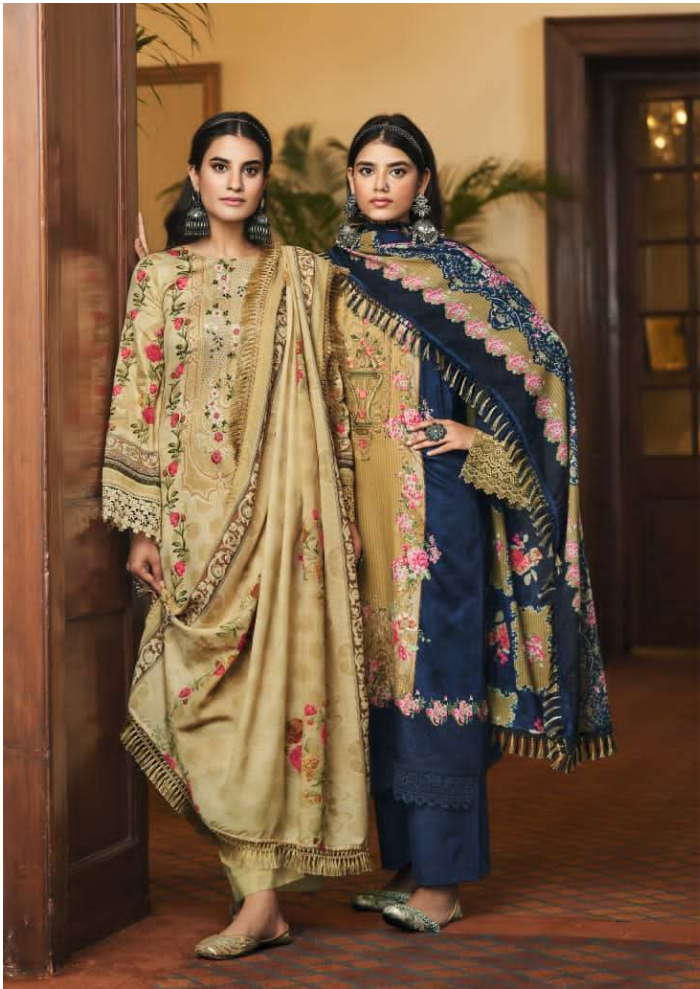

Kesari
TRENDZ

Elaani e Ishq

Pakistani Collection

Kesari
TRENDZ

Elaani e Ishq

Pakistani Collection

kesari
TRENDZ

Code :- 10010

Code :- 10013

Code :- 10009

A decorative background for the advertisement. The top half features a repeating pattern of small, stylized floral motifs in a light beige color. Three ornate, hanging lanterns are positioned at the top, adding a traditional touch. The bottom half of the background is a solid, light beige color.

*Embrace yourself with
grace by flaunting these lovely outfits.*

10009

10010

10011

10012

10013

10014

10015