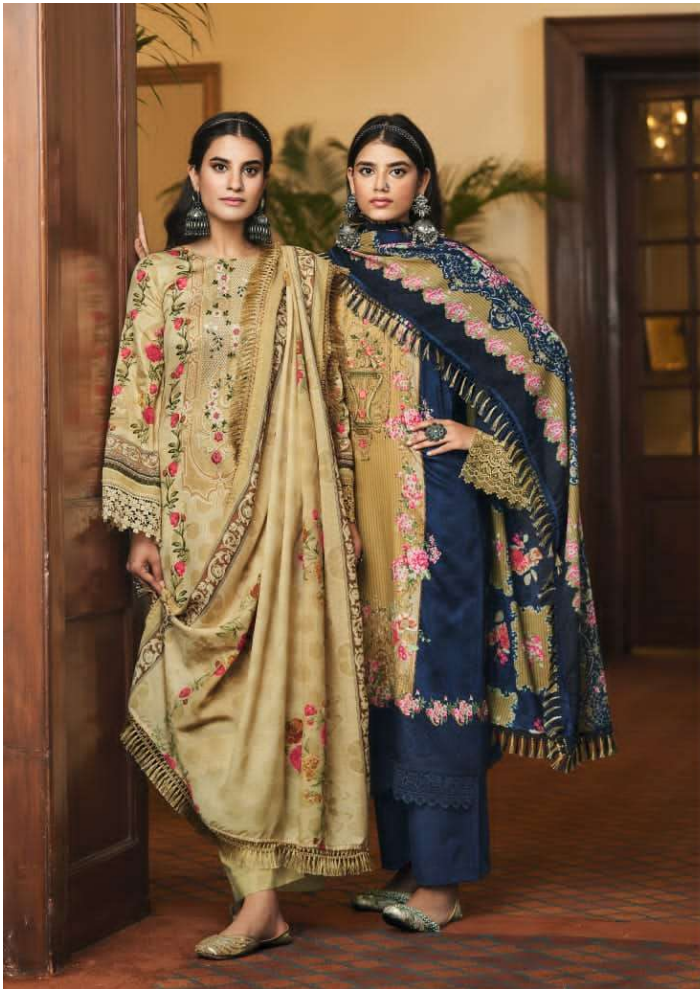

**Kesari**  
TRENDZ

Code :- 10015

esari  
TRENDS

A decorative background for the advertisement. The top half features a repeating pattern of small, stylized floral motifs in a light beige color. Three ornate, hanging lanterns are positioned at the top, adding a traditional touch. The bottom half of the background is a solid, light beige color.