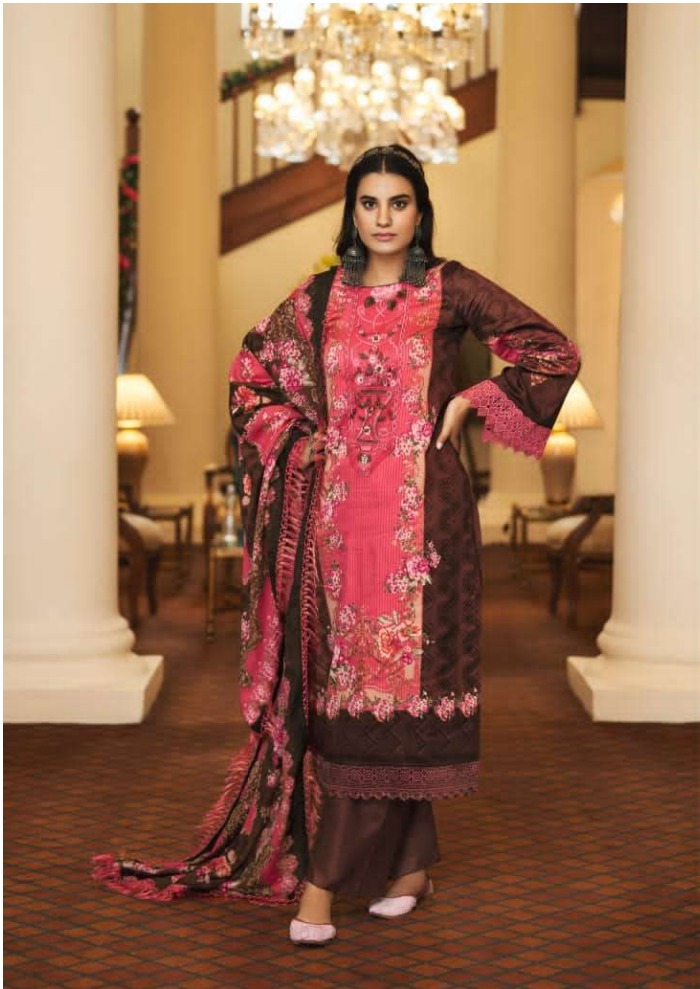

Code :- 10009