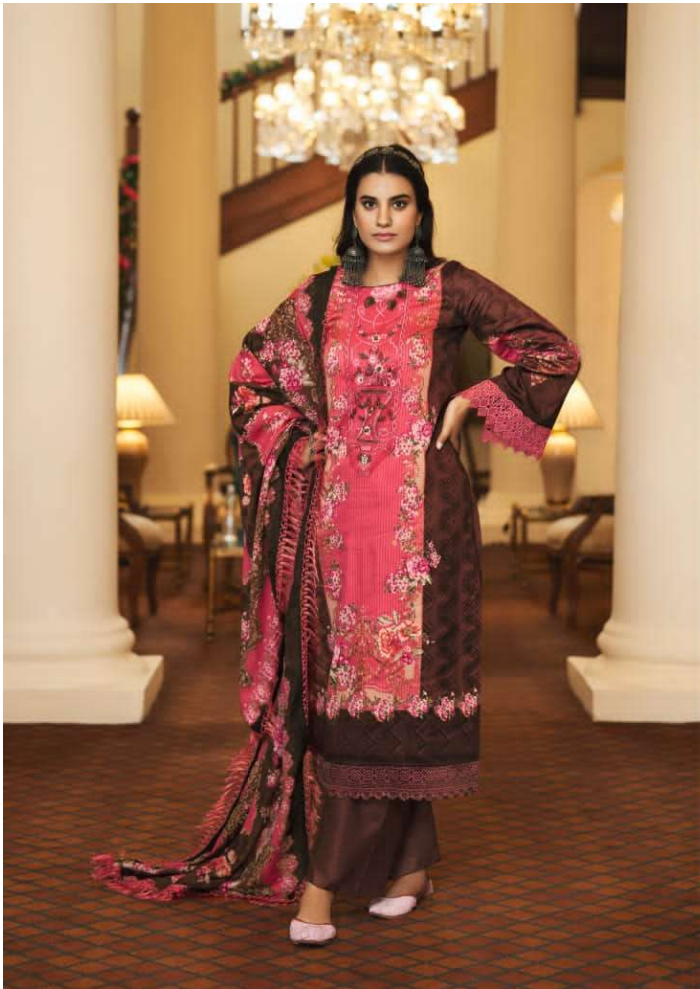

Kesari
TRENDZ

Elaani e Ishq

Pakistani Collection

Kesari
TRENDZ

Elaani e Ishq

Pakistani Collection

kesari
TRENDZ

Code :- 10010

Code :- 10013

Code :- 10009

A decorative background for the advertisement. The top half features a repeating pattern of small, stylized floral motifs in a light beige color. Three ornate, hanging lanterns are positioned at the top, adding a traditional touch. The bottom half of the background is a solid, light beige color.