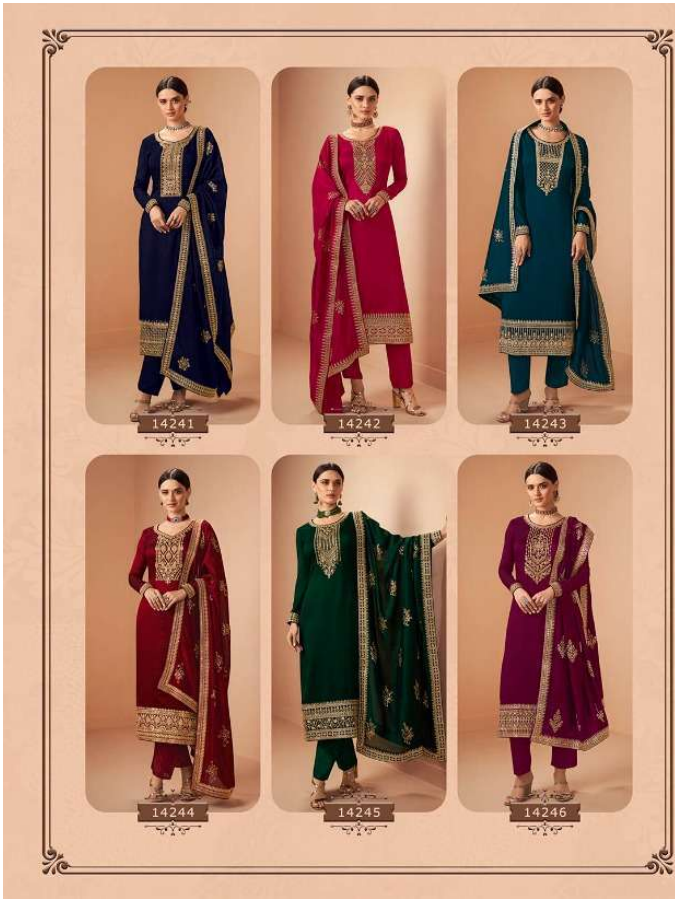

ZISA<sup>®</sup>  
Firdosh

ZISA<sup>®</sup>  
Firdosh

14243

ZISA (FIRDOSH)

TOP -BLOOMING SILK JORGET WITH  
EMBROIDERY SEQUENCE WORK

DUPTTA -BLOOMING SILK JORGET WITH  
EMBROIDERY SEQUENCE WORK

INNER -DULL SANTOON

BOTTOM -PURE VISCOSE SANTOON