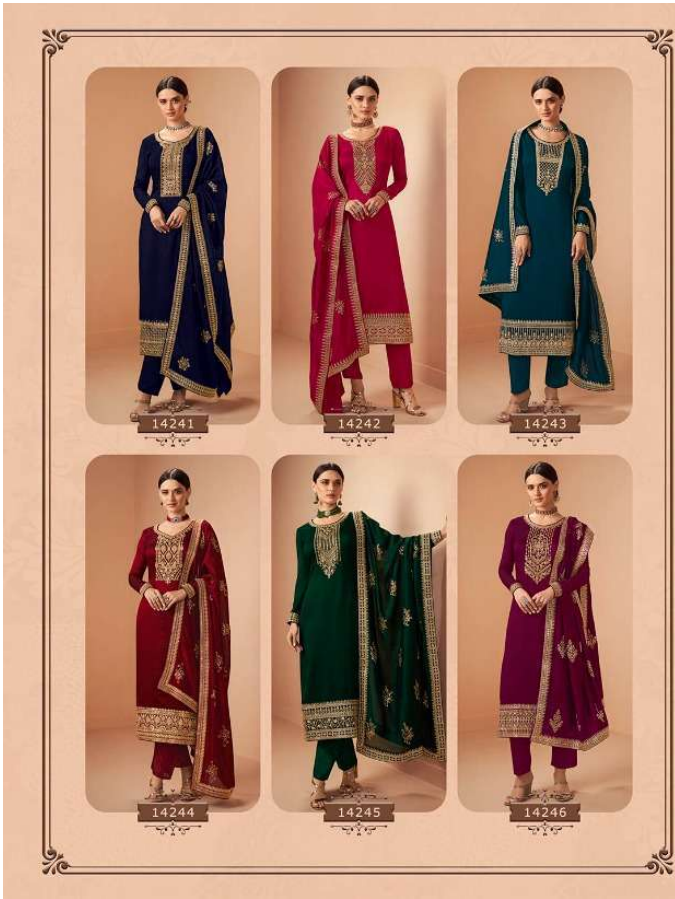

ZISA[®]
Firdosh

ZISA[®]
Firdosh

14243

ZISA (FIRDOSH)

TOP -BLOOMING SILK JORGET WITH
EMBROIDERY SEQUENCE WORK

DUPTTA -BLOOMING SILK JORGET WITH
EMBROIDERY SEQUENCE WORK

INNER -DULL SANTOON

BOTTOM -PURE VISCOSE SANTOON