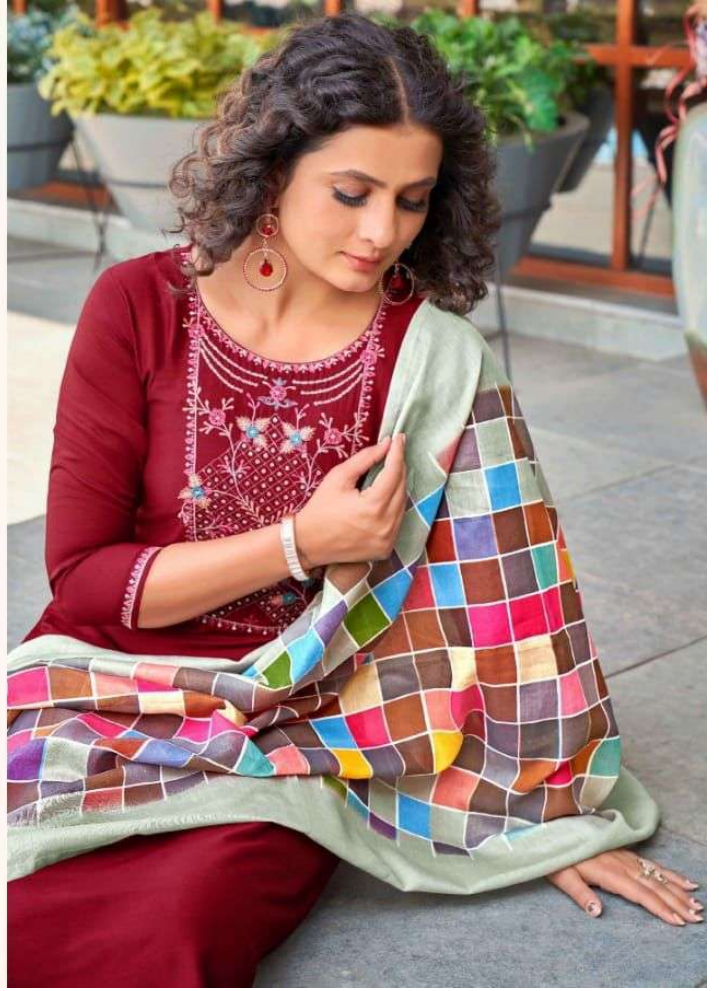

13697

PERFECT ATTITUDE