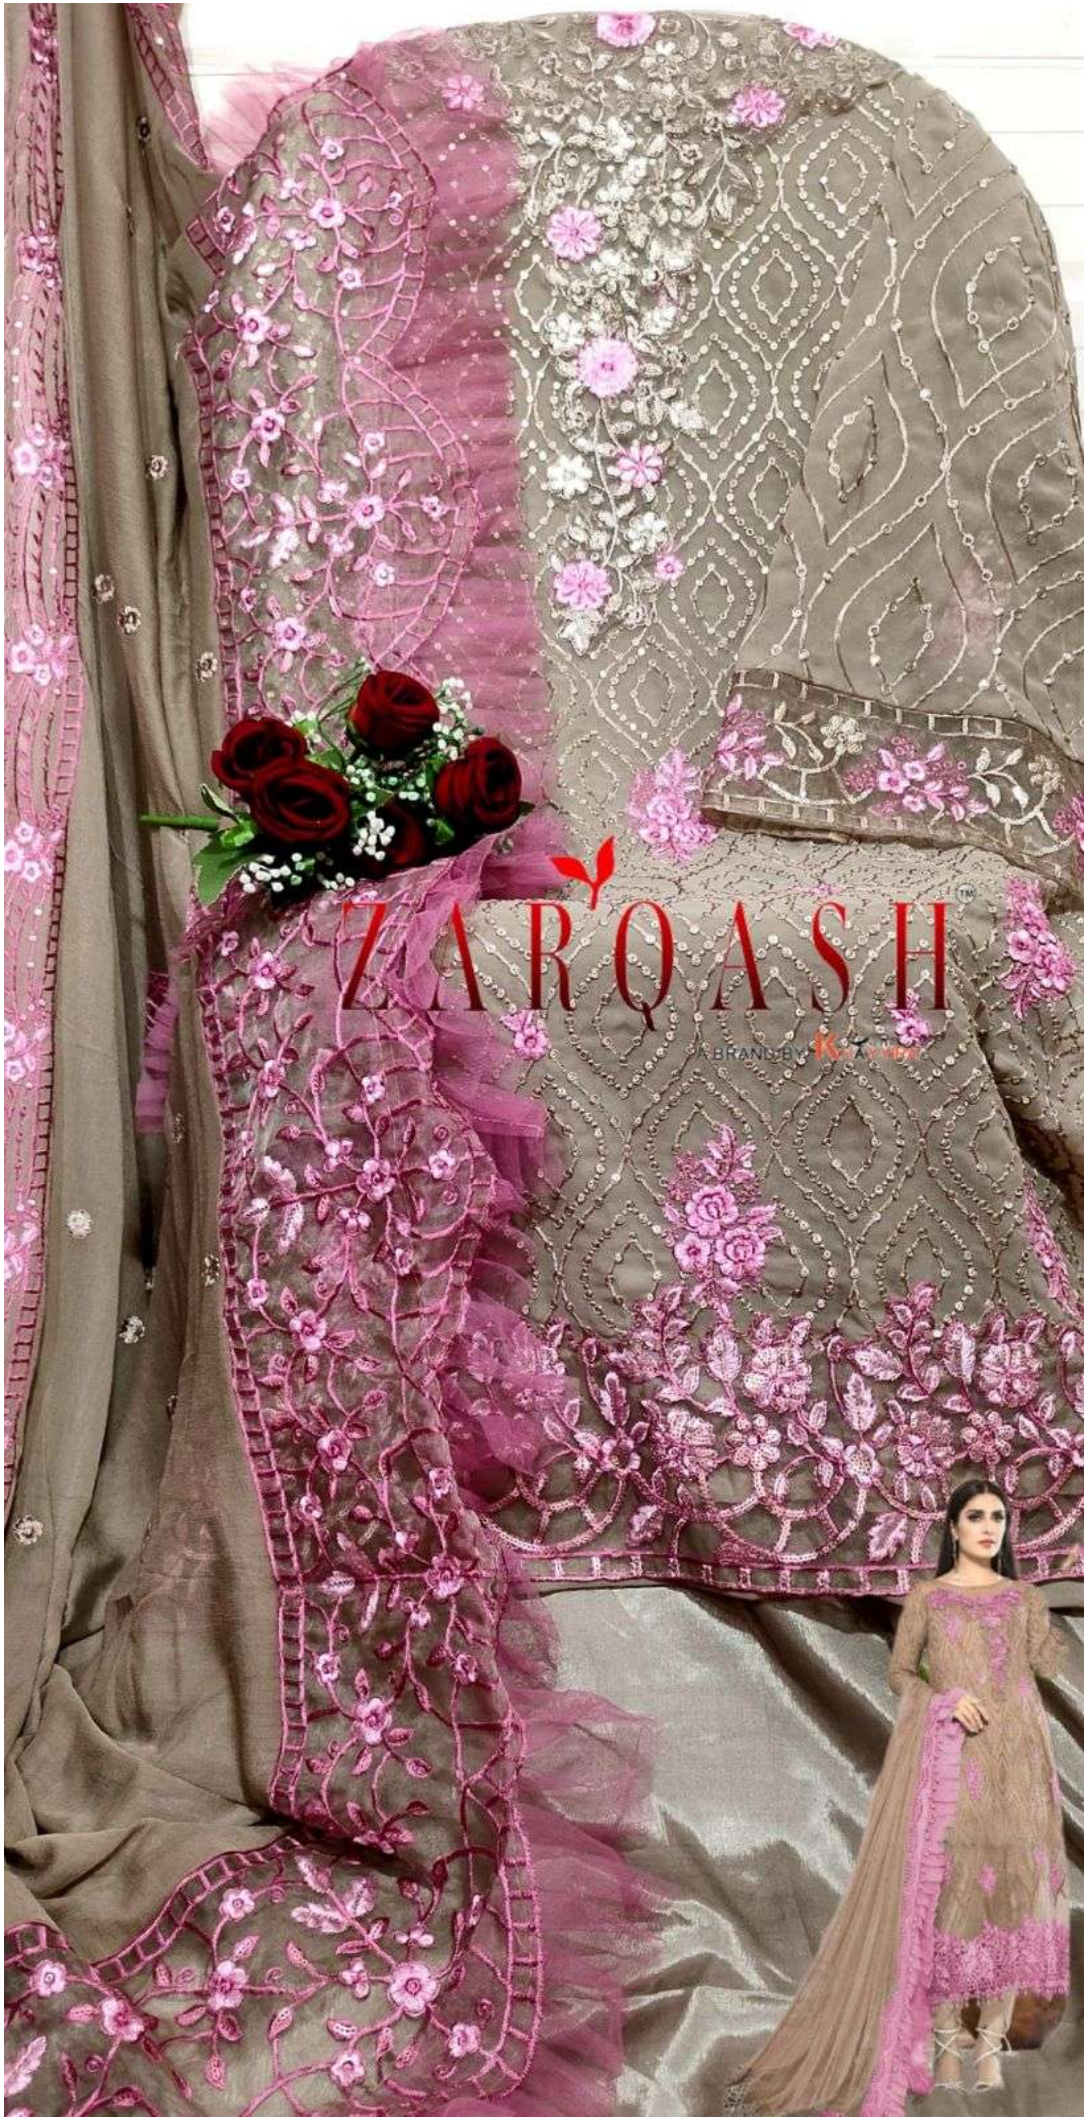

ZARQASH

BRAND BY K...