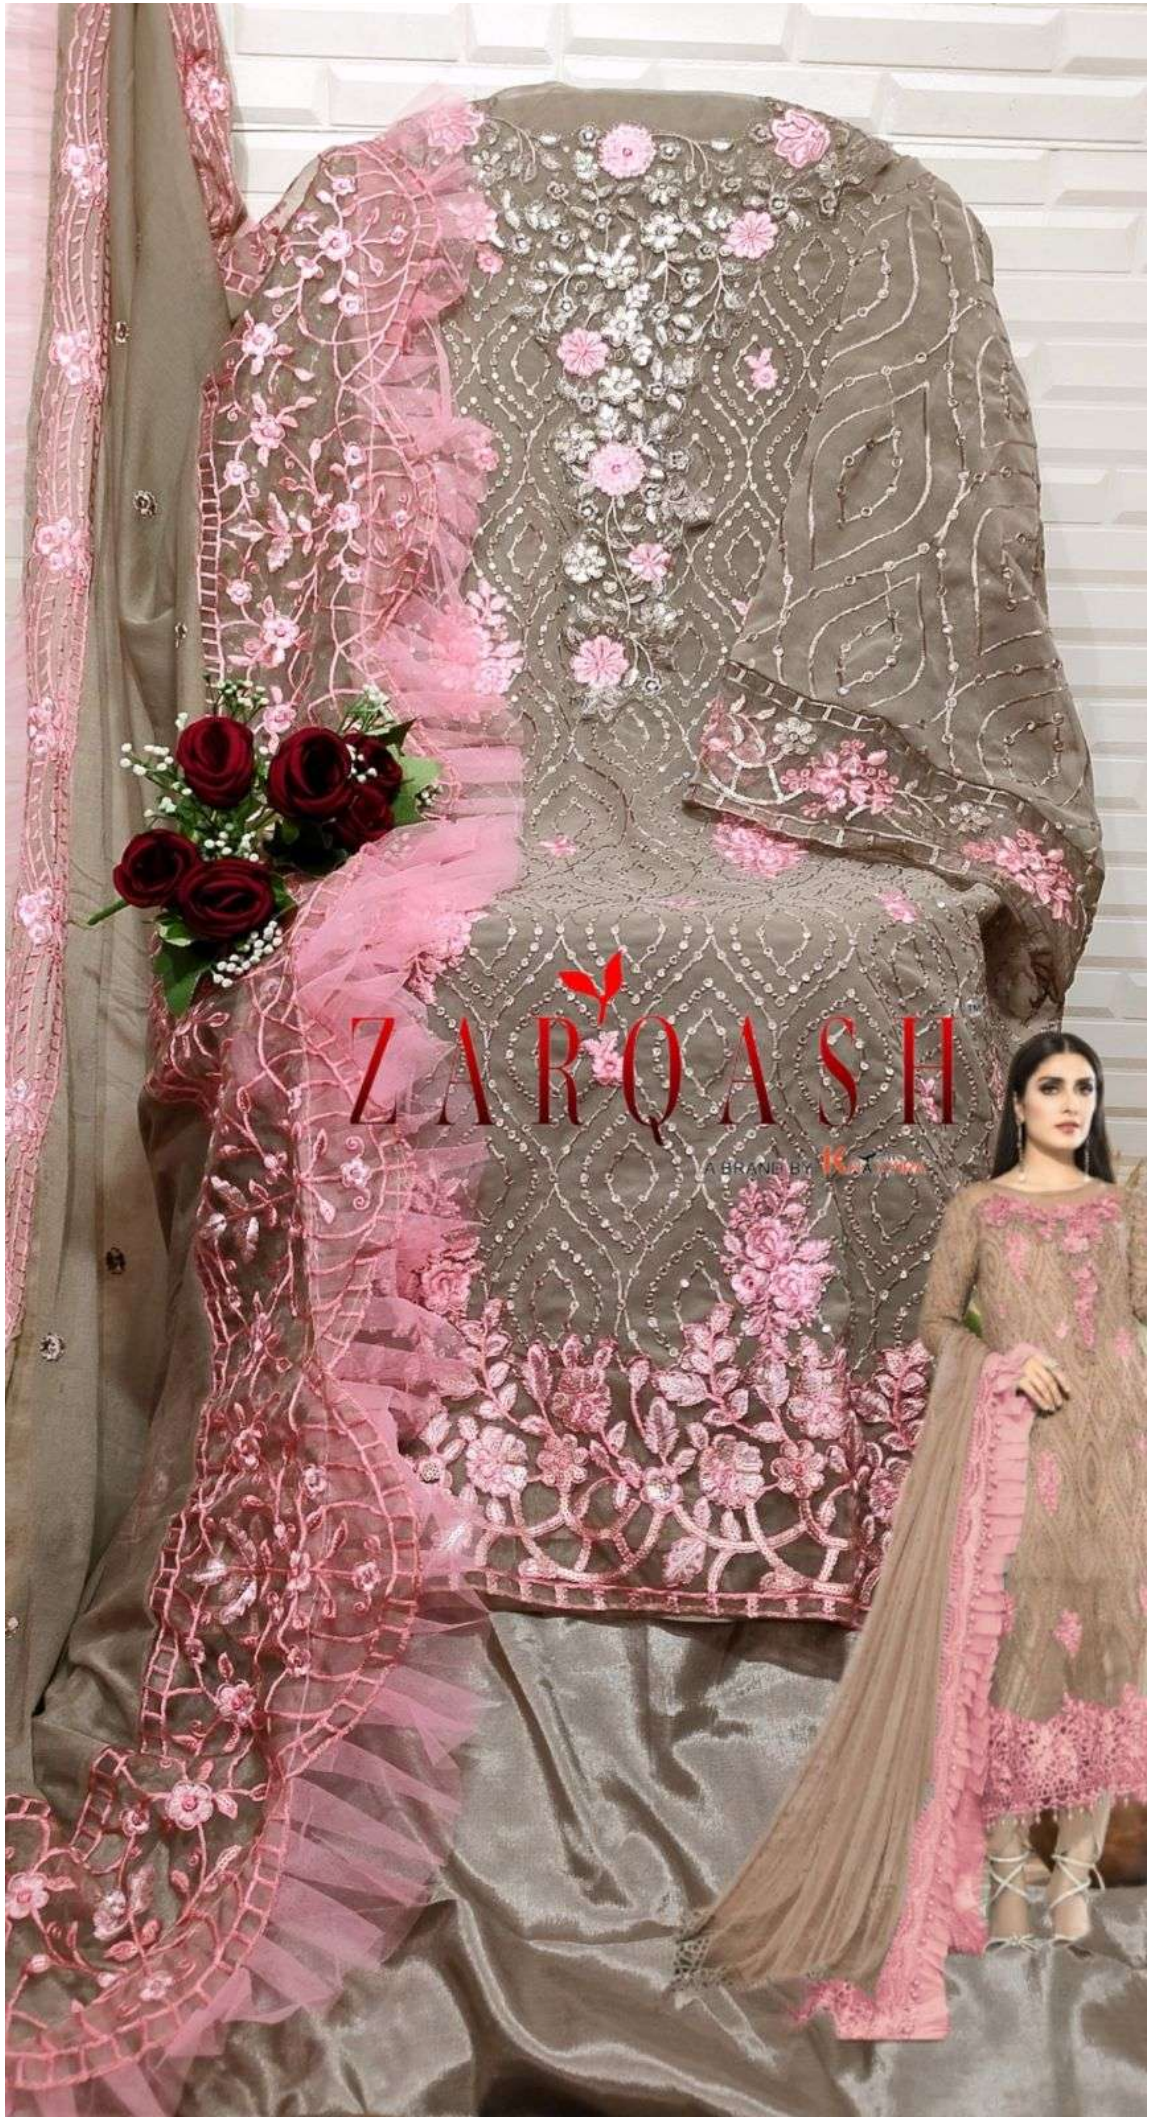

ZARQASH<sup>TM</sup>  
A BRAND BY KHAJURA

Z-3012-A

-.:TOP :-

FOX GEORGETTE EMBROIDERY

-.:BOTTOM/INNER :-

SANTOON

-.:DUPATTA :-

NAZNIN EMBROIDERED WITH FRILL

Z-3012-D

**-.:TOP :-**

**FOX GEORGETTE EMBROIDERY**

**-.:BOTTOM/INNER :-**

**SANTOON**

**-.:DUPATTA :-**

**NAZNIN EMBROIDERED WITH FRILL**

ZARQASH