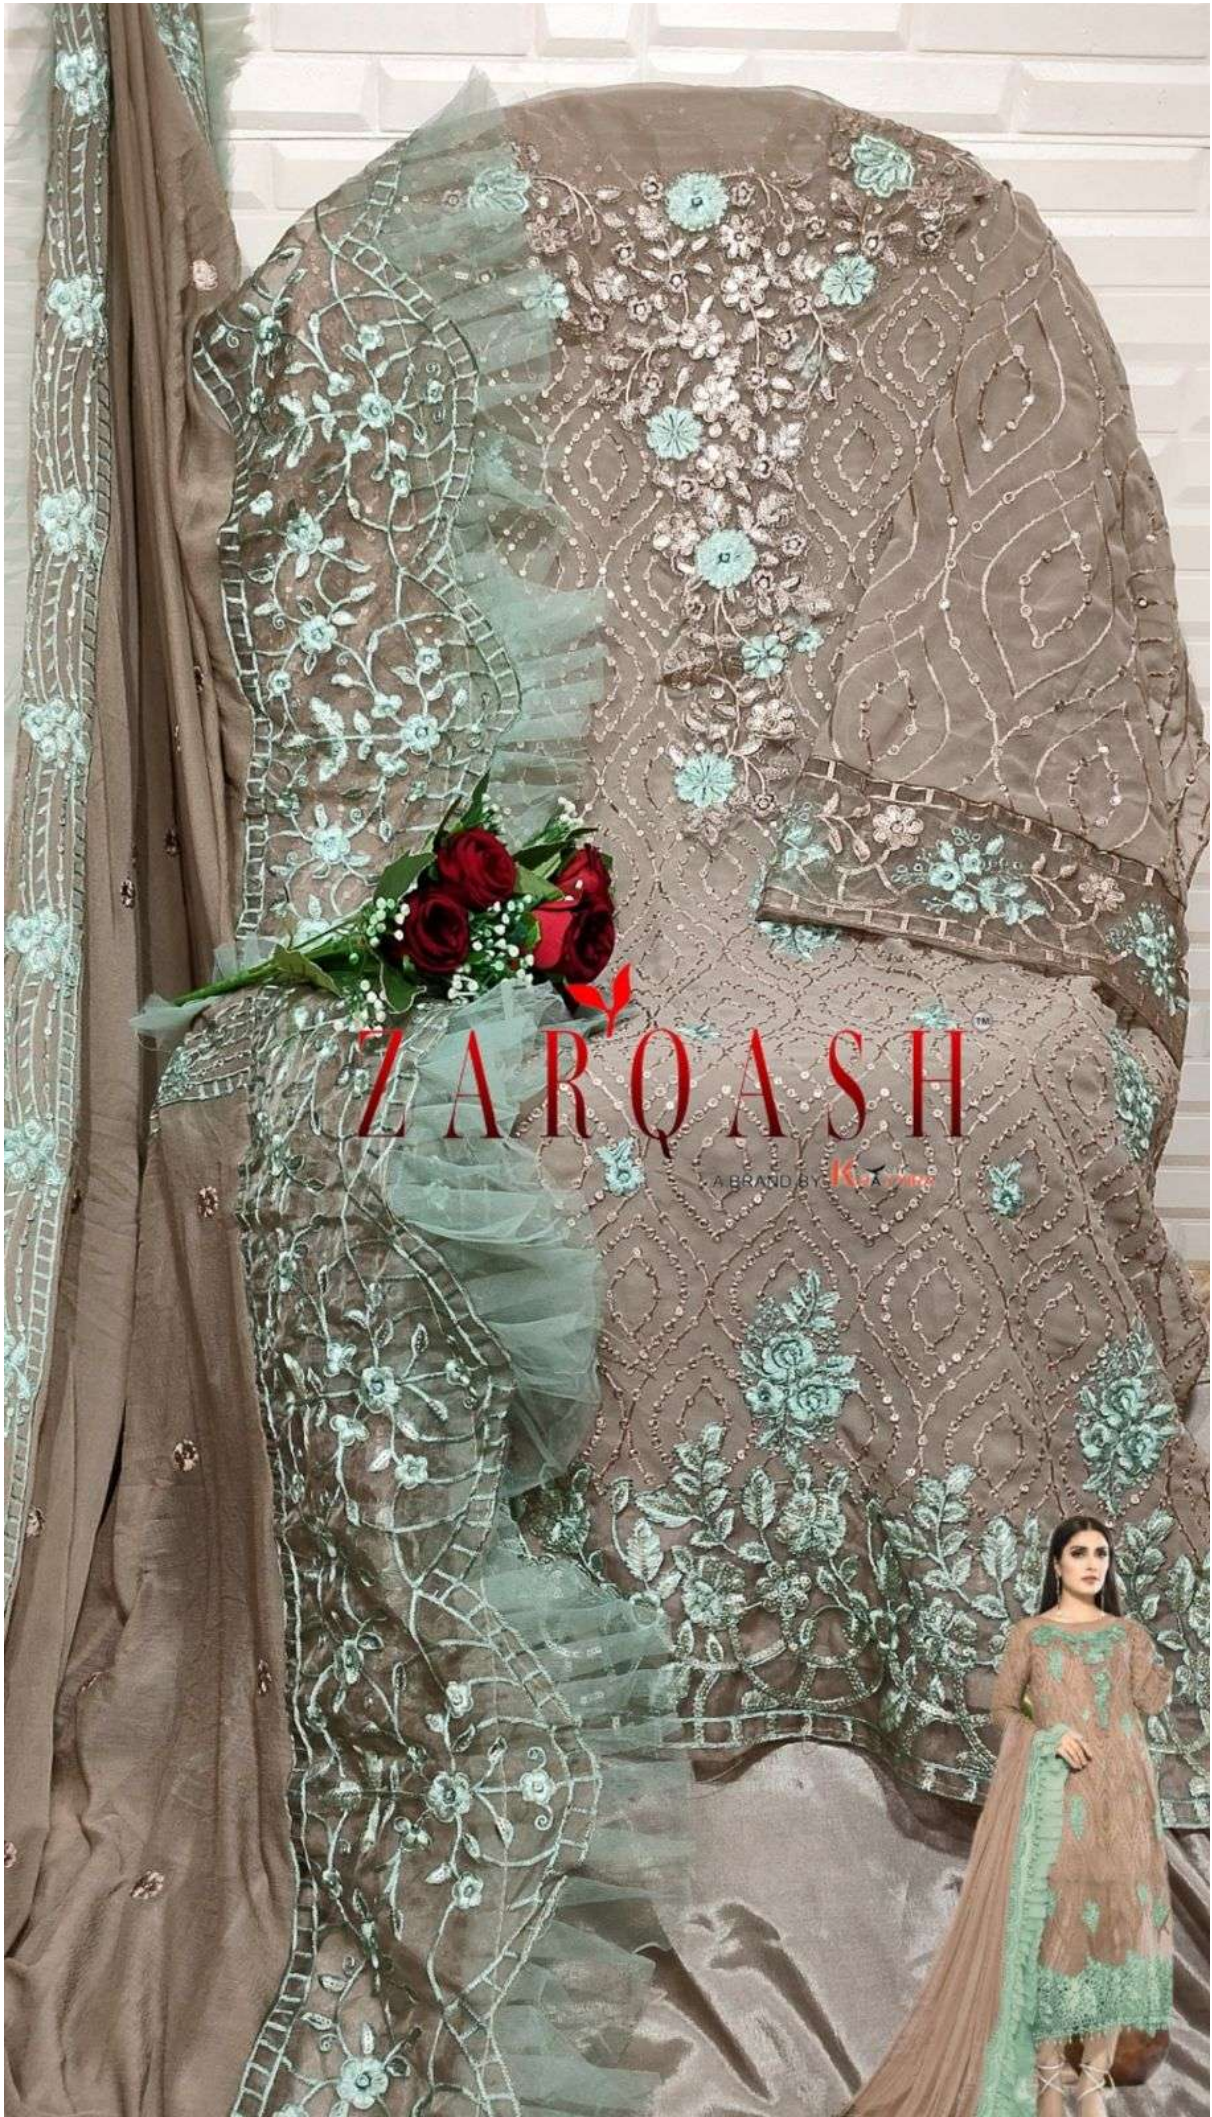

ZARQASH™

A BRAND BY K.A.