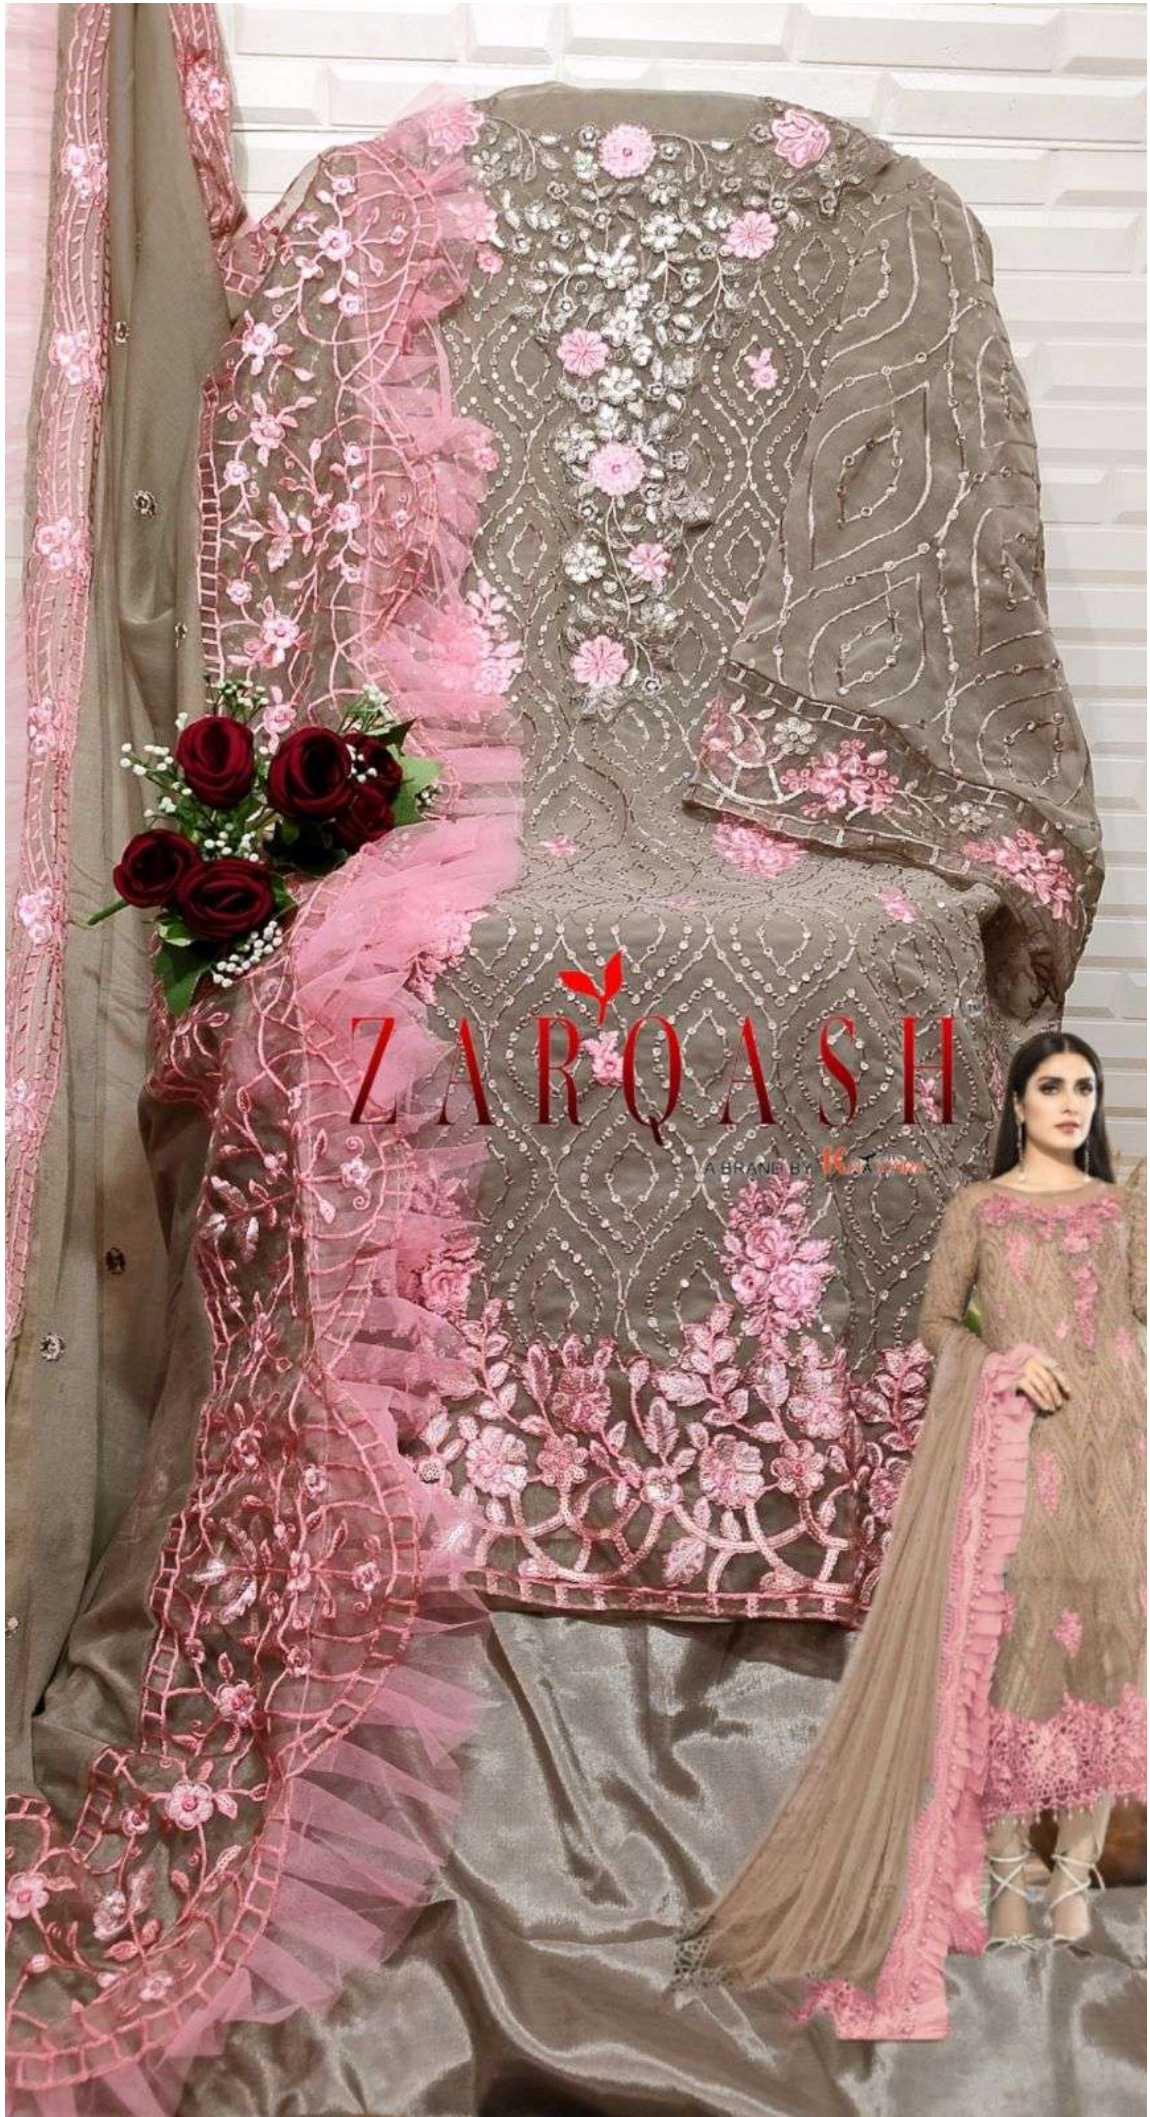

NAZNIN EMBROIDERED WITH FRILL

ZARQASHTM
A BRAND BY KHAJURA

Z-3012-A

-:TOP :-

FOX GEORGETTE EMBROIDERY

-:BOTTOM/INNER :-

SANTOON

-:DUPATTA :-

ZARQASHTM
A BRAND BY KHAJURA

Z-3012-D

-:TOP :-

FOX GEORGETTE EMBROIDERY

-:BOTTOM/INNER :-

SANTOON

-:DUPATTA :-

NAZNIN EMBROIDERED WITH FRILL