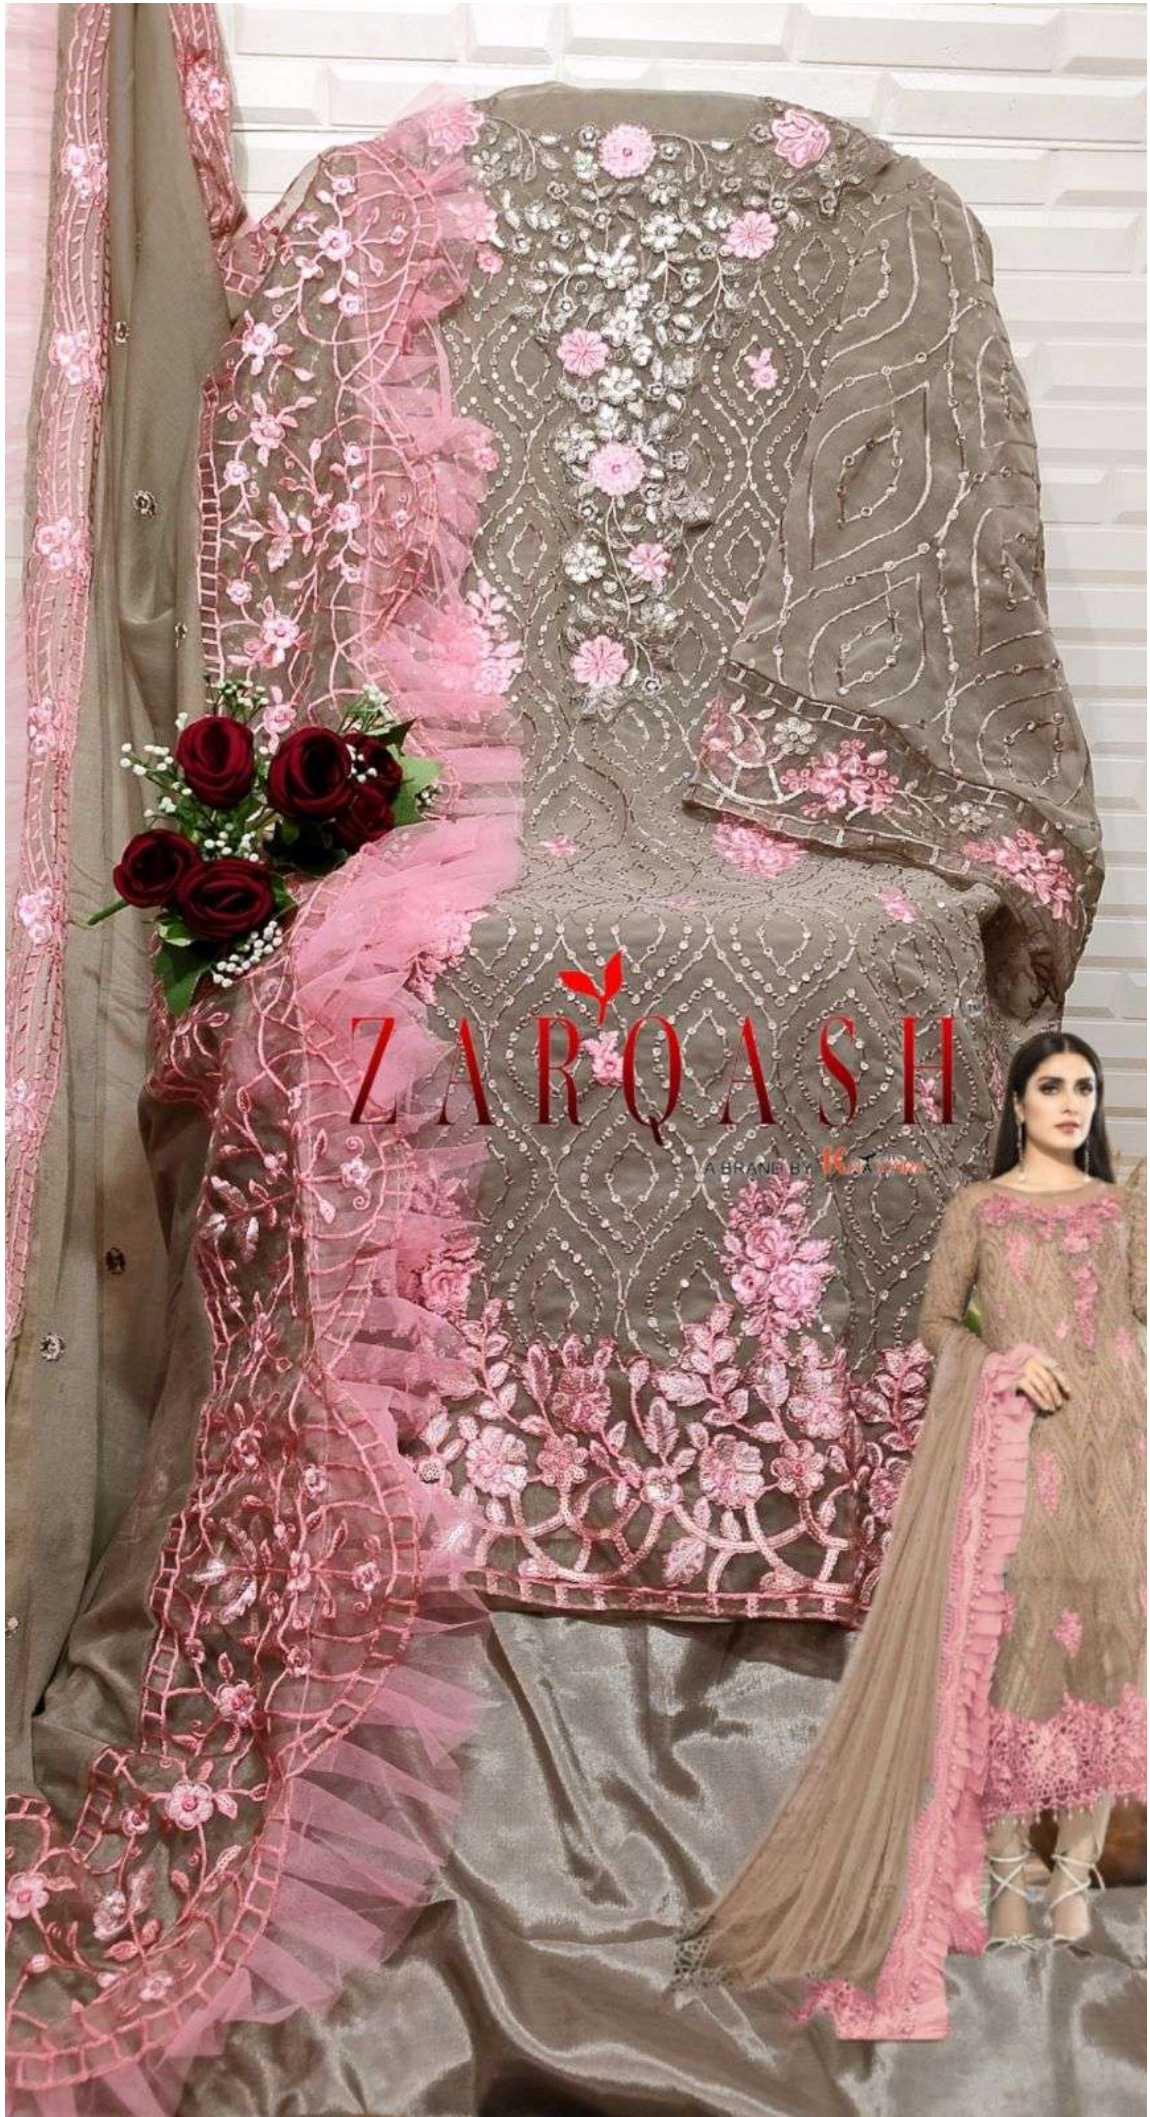

ZARQASHTM
A BRAND BY KHAJURA

Z-3012-A

:-TOP :-

FOX GEORGETTE EMBROIDERY

:-BOTTOM/INNER :-

SANTOON

:-DUPATTA :-

NAZNIN EMBROIDERED WITH FRILL

ZARQASHTM
A BRAND BY KHAJURA

Z-3012-A

-.:TOP :-

FOX GEORGETTE EMBROIDERY

-.:BOTTOM/INNER :-

SANTOON

-.:DUPATTA :-

NAZNIN EMBROIDERED WITH FRILL

A BRAND BY KHAJURA

Z-3012-D

-:TOP :-

FOX GEORGETTE EMBROIDERY

-:BOTTOM/INNER :-

SANTOON

-:DUPATTA :-

NAZNIN EMBROIDERED WITH FRILL